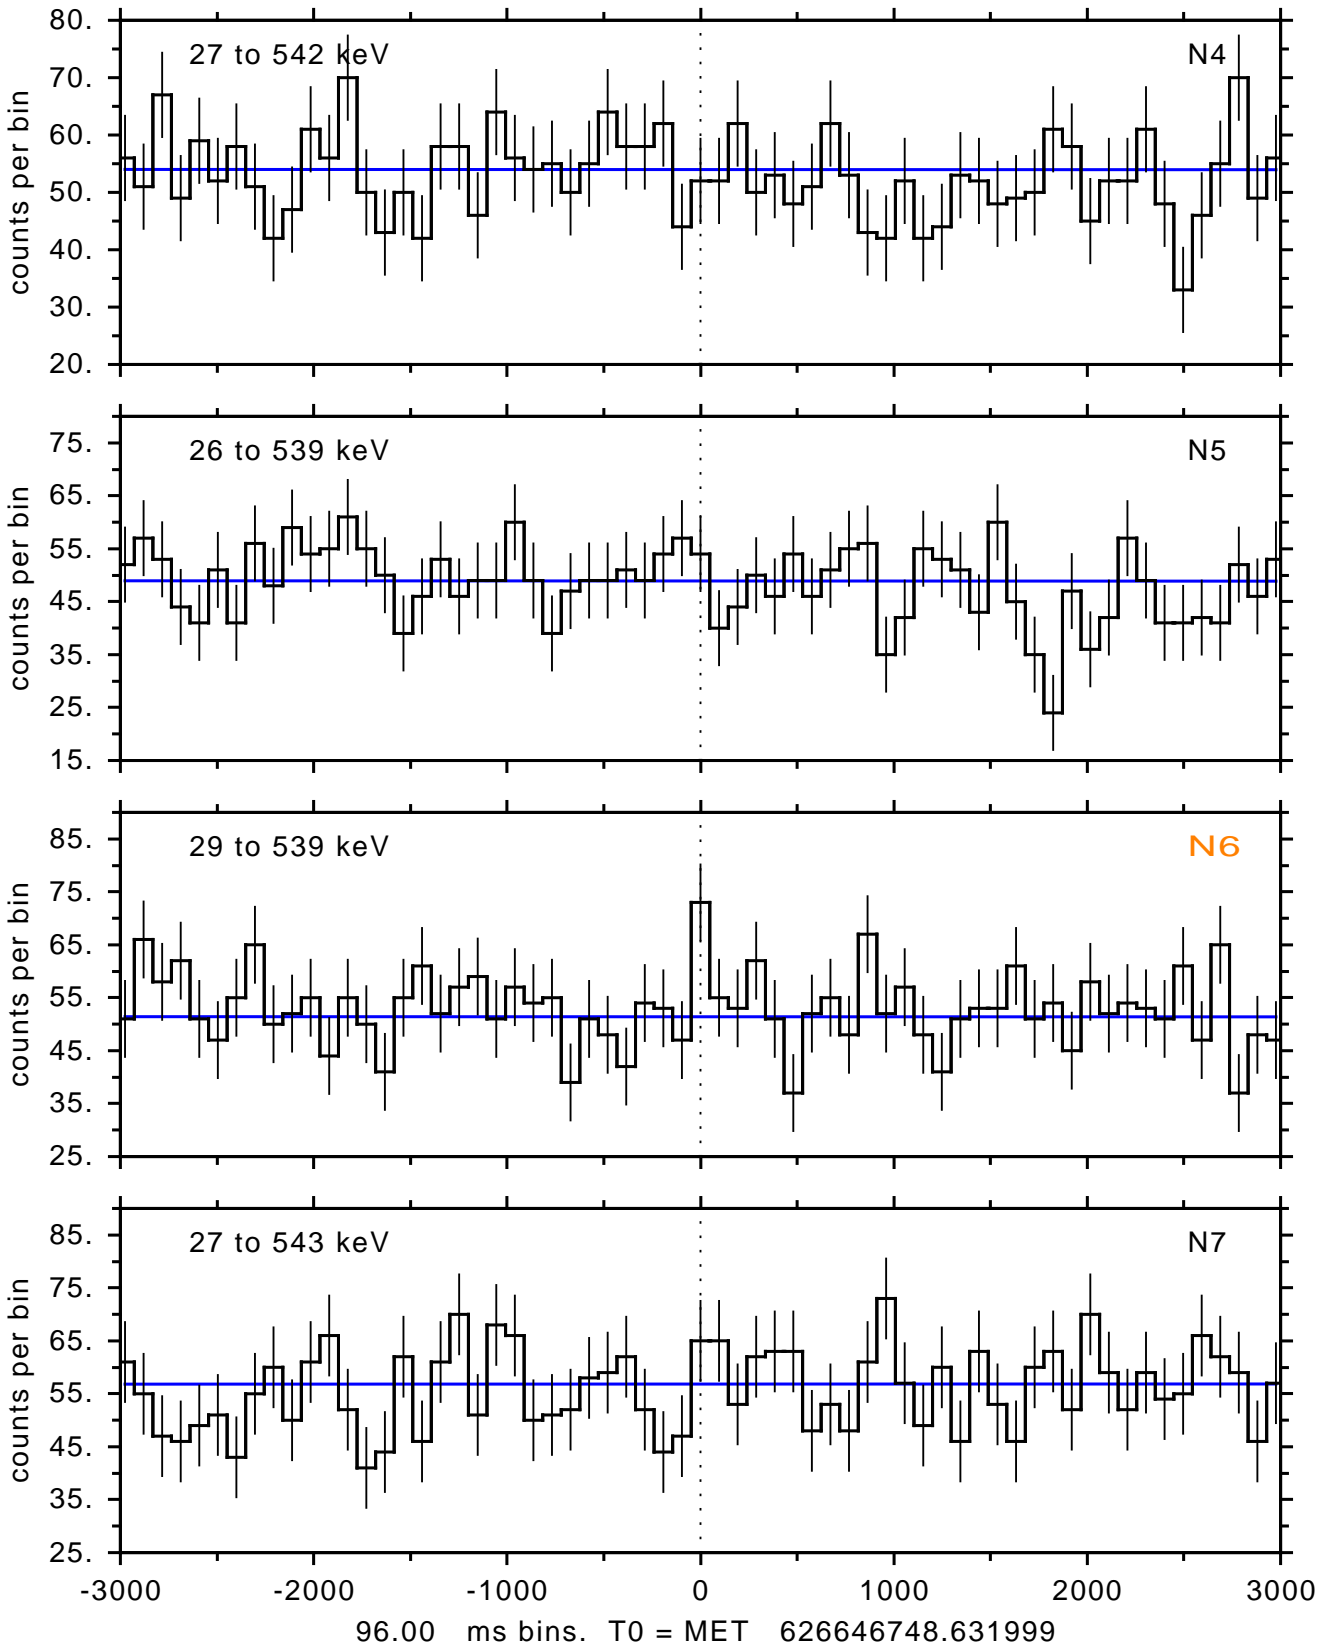

sGRB ver 116b of 2020 Feb 14 run on 2020-11-09 19:30:41
T0 = 626646748.631999 = 2020-11-09 20:32:23.632000
Algr: 1: P01 of F0001: glg_tte_b0_201109_20z_v00

sGRB ver 116b of 2020 Feb 14 run on 2020-11-09 19:30:41
T0 = 626646748.631999 = 2020-11-09 20:32:23.632000
Algr: 1: P01 of F0001: glg_tte_b0_201109_20z_v00

sGRB ver 116b of 2020 Feb 14 run on 2020-11-09 19:30:41
T0 = 626646748.631999 = 2020-11-09 20:32:23.632000
Algr: 1: P01 of F0001: glg_tte_b0_201109_20z_v00

sGRB ver 116b of 2020 Feb 14 run on 2020-11-09 19:30:41

T0 = 626646748.631999 = 2020-11-09 20:32:23.632000

Algr: 1: P01 of F0001: glg_tte_b0_201109_20z_v00