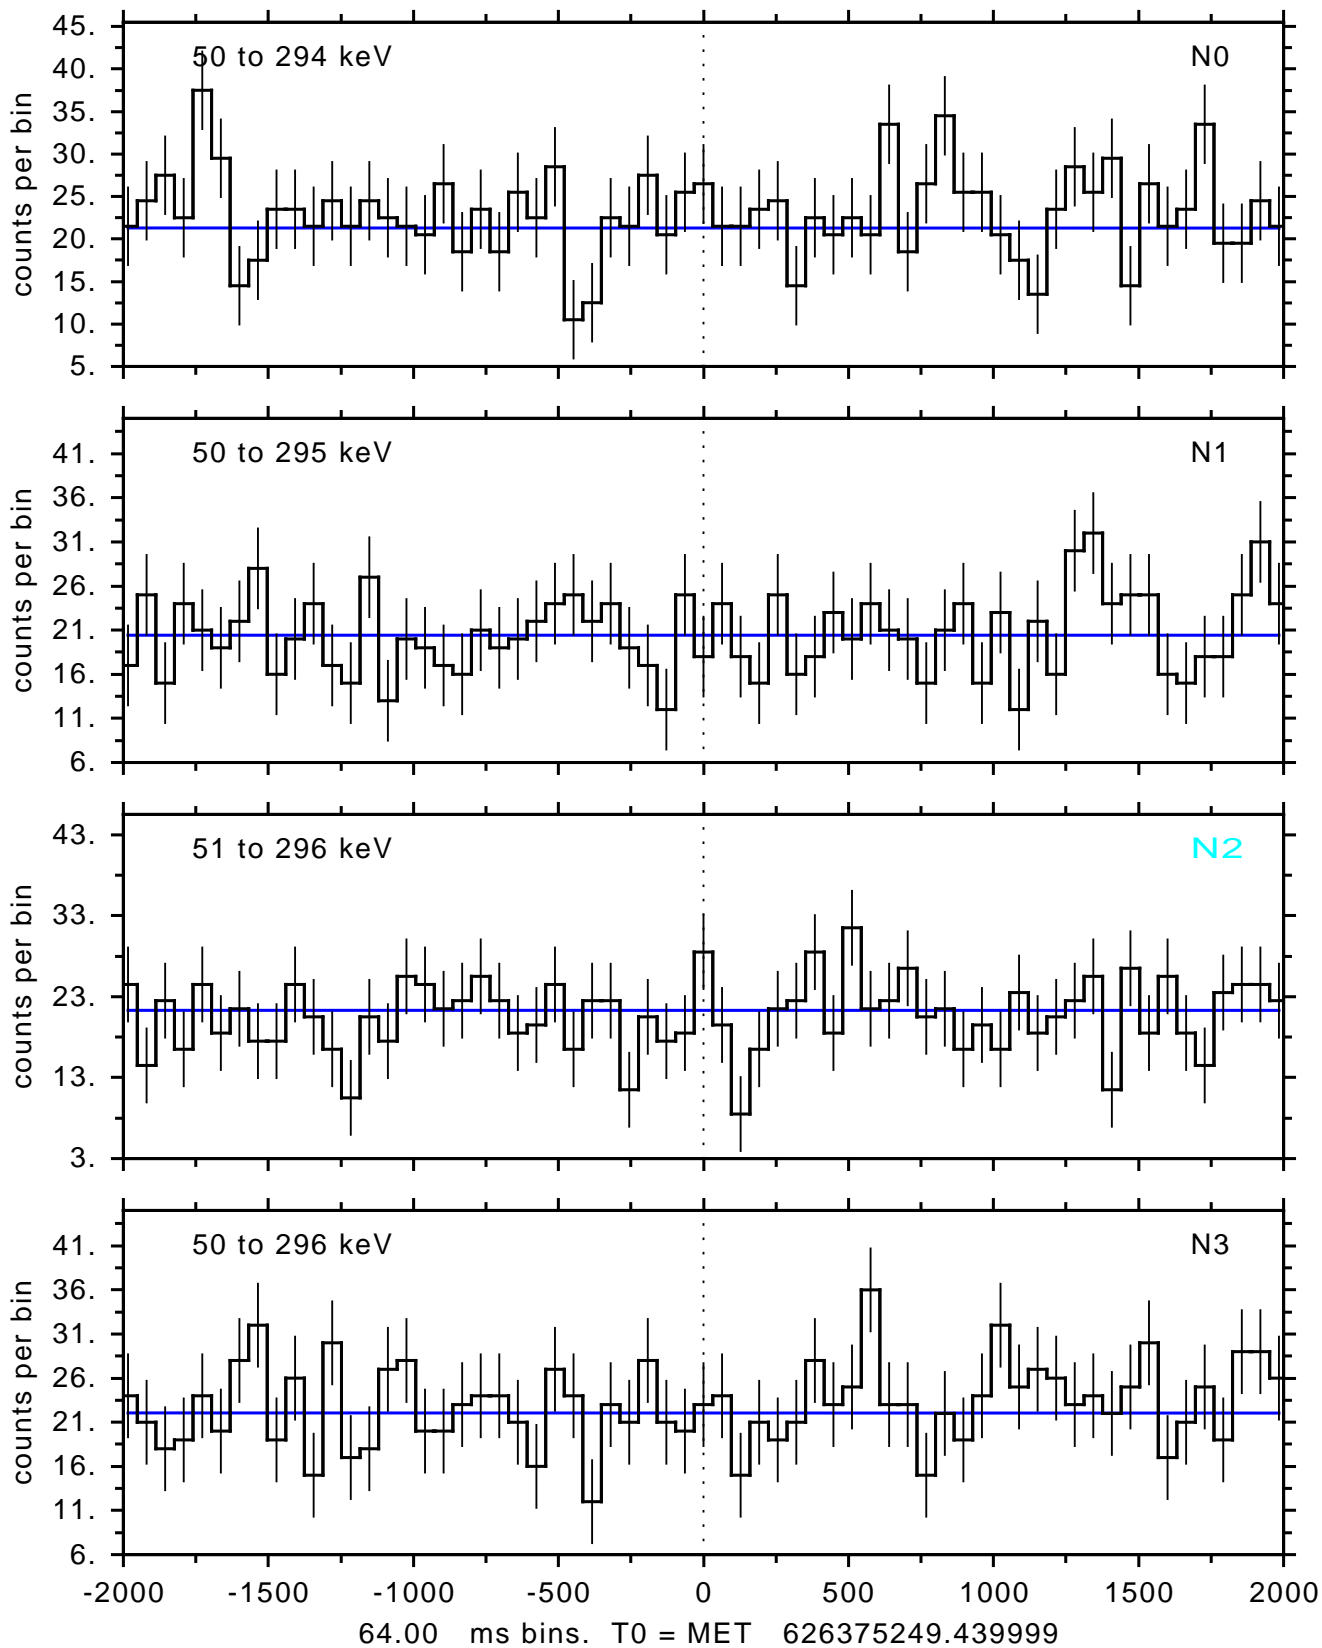

sGRB ver 116b of 2020 Feb 14 run on 2020-11-06 14:33:28

T0 = 626375249.439999 = 2020-11-06 17:07:24.440000

Algr: 4: P01 of F0001: glg_tte_b0_201106_17z_v00

sGRB ver 116b of 2020 Feb 14 run on 2020-11-06 14:33:28
T0 = 626375249.439999 = 2020-11-06 17:07:24.440000
Algr: 4: P01 of F0001: glg_tte_b0_201106_17z_v00