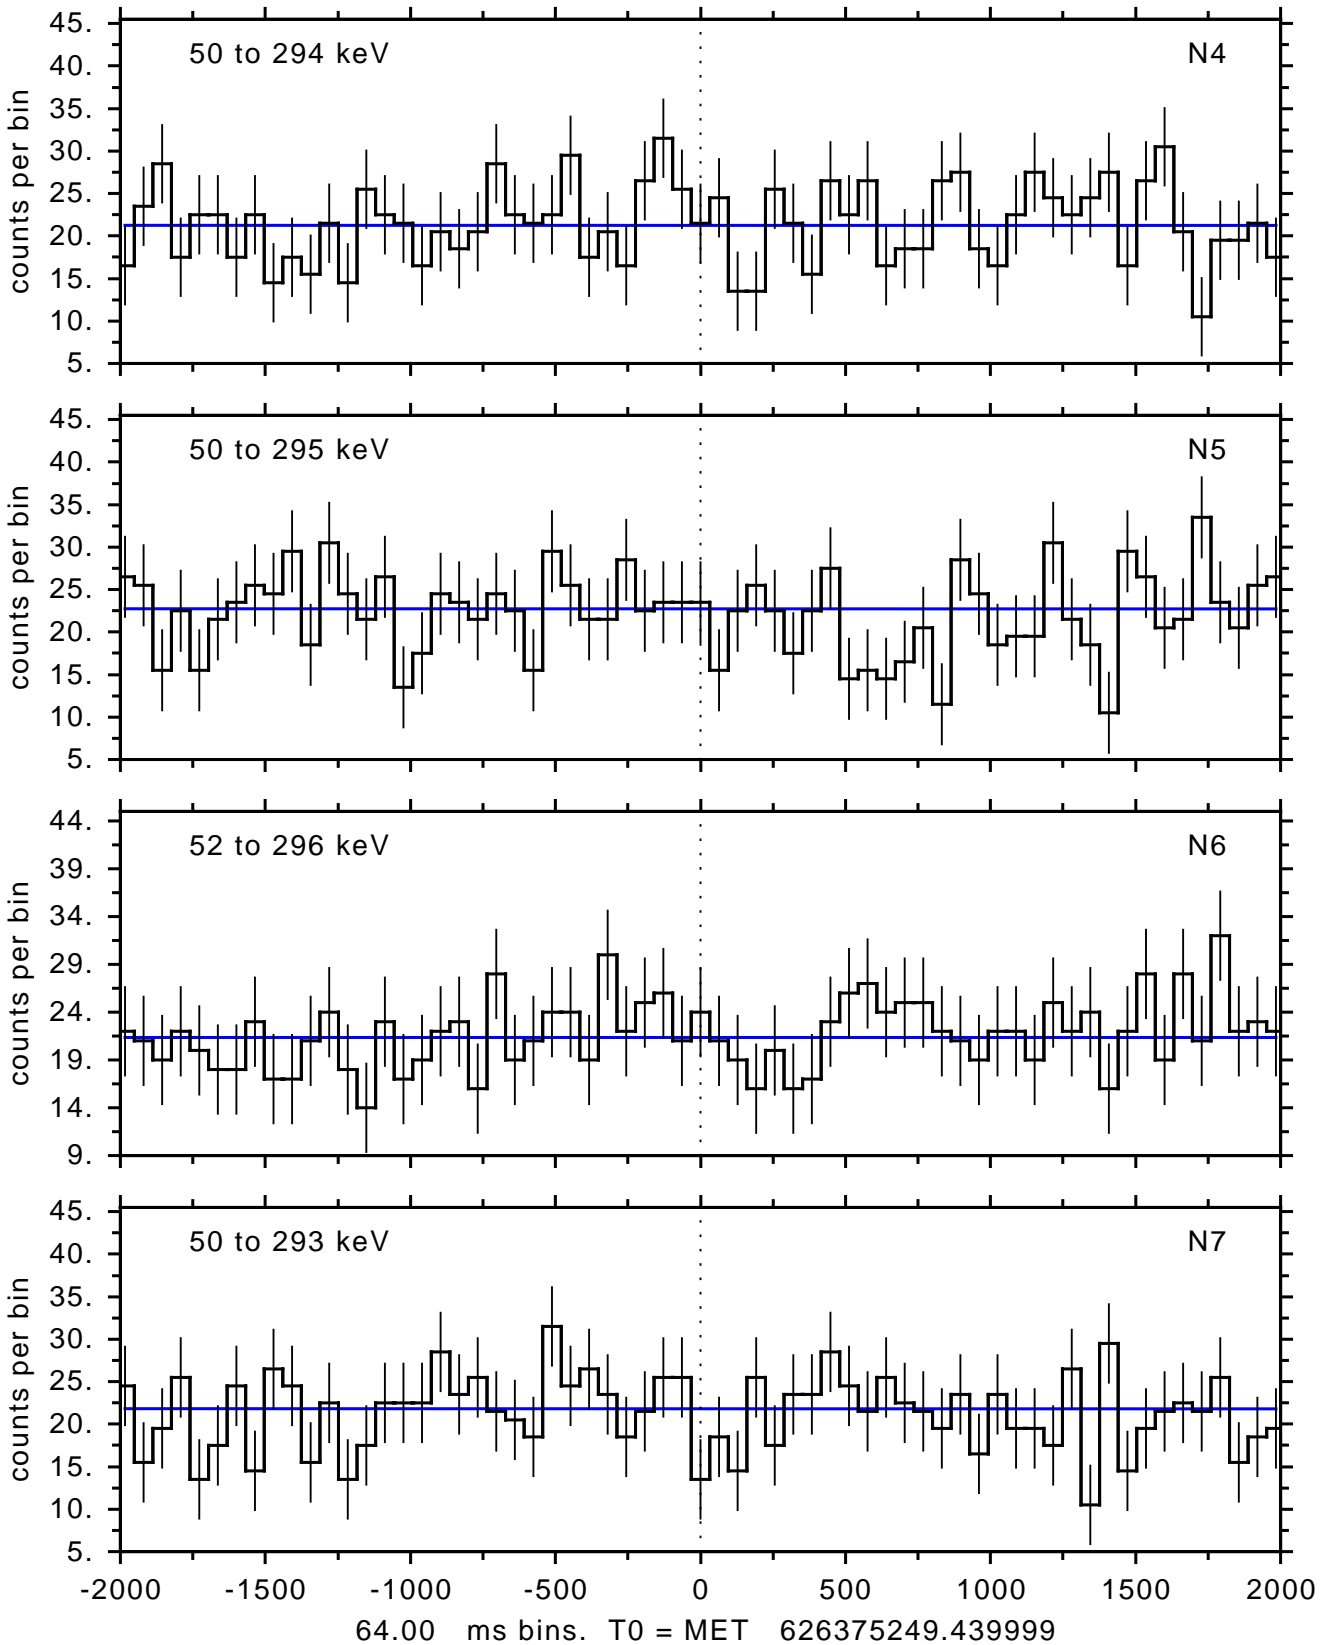

sGRB ver 116b of 2020 Feb 14 run on 2020-11-06 14:33:28

T0 = 626375249.439999 = 2020-11-06 17:07:24.440000

Algr: 4: P01 of F0001: glg_tte_b0_201106_17z_v00

sGRB ver 116b of 2020 Feb 14 run on 2020-11-06 14:33:28
T0 = 626375249.439999 = 2020-11-06 17:07:24.440000
Algr: 4: P01 of F0001: glg_tte_b0_201106_17z_v00