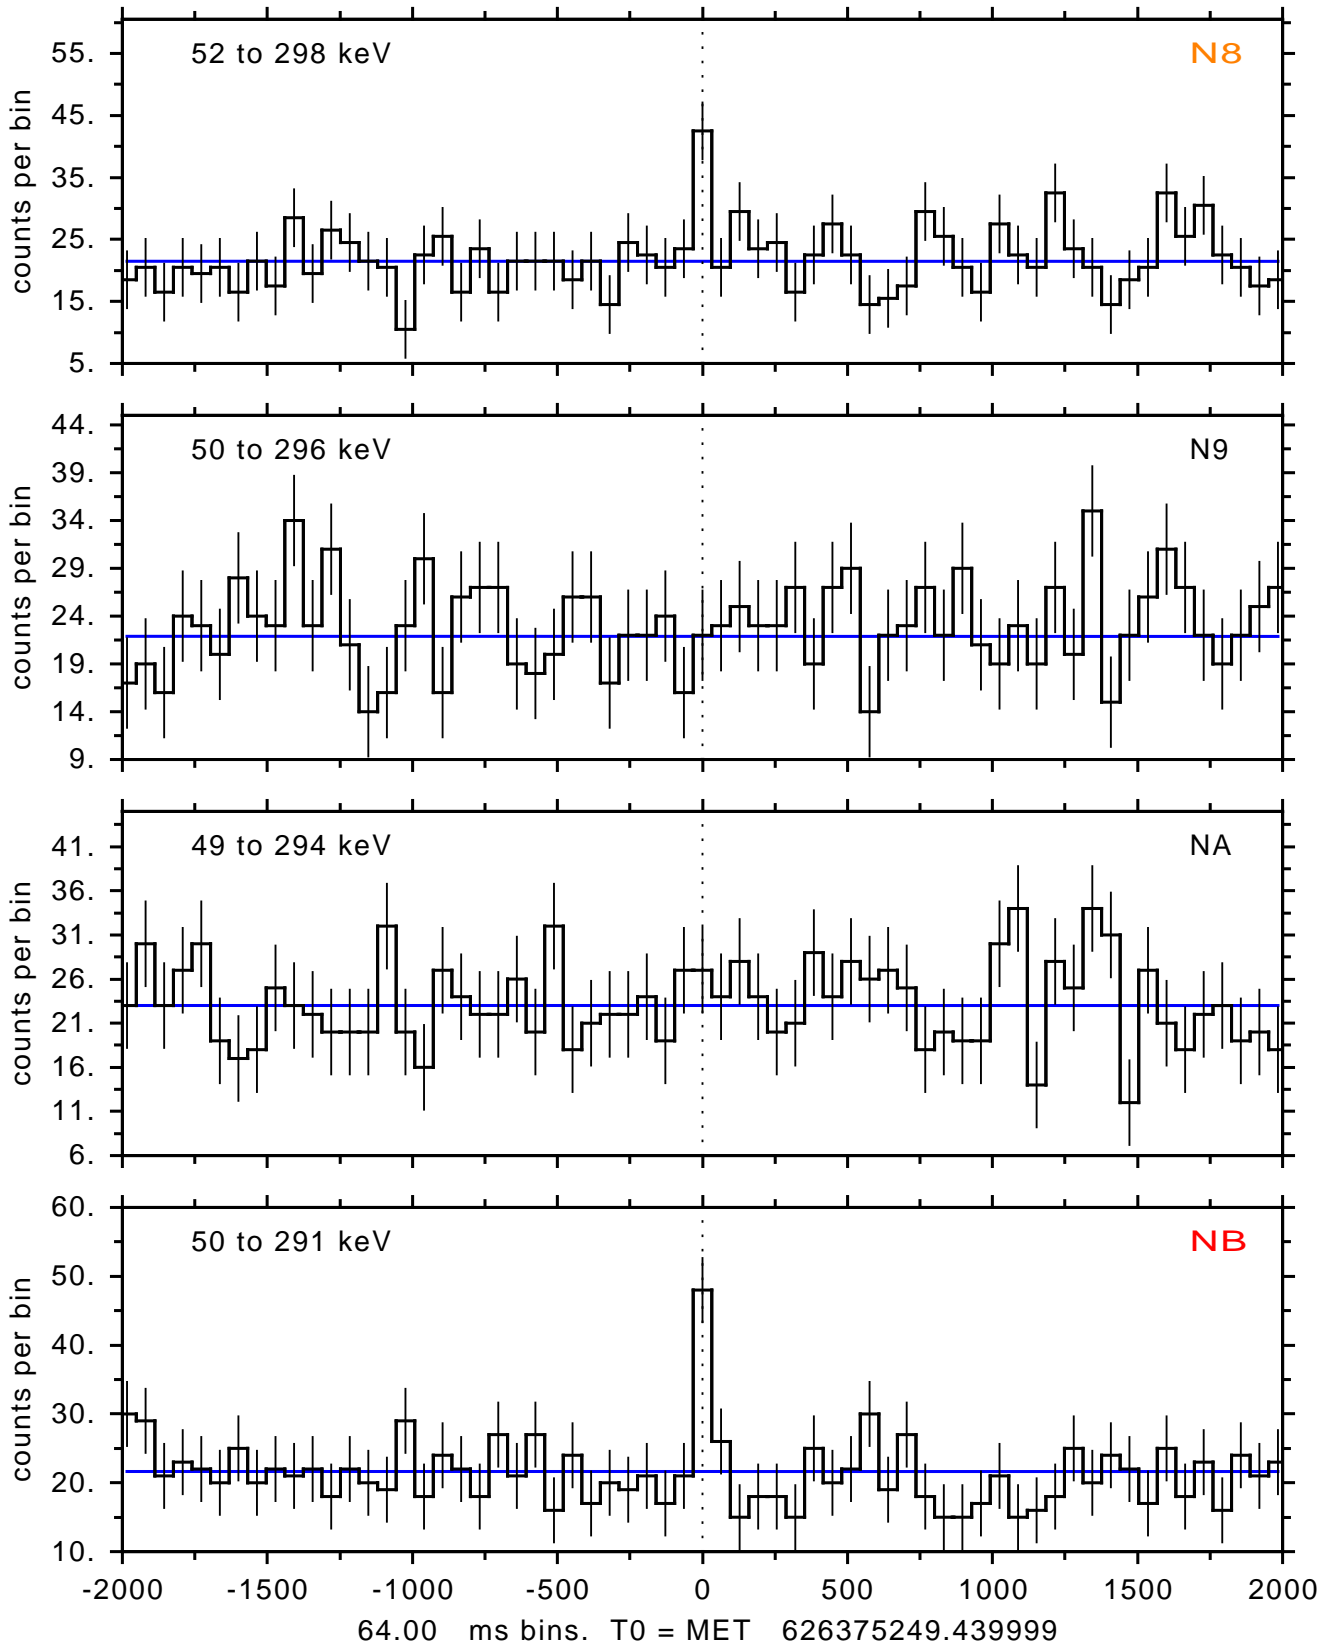

sGRB ver 116b of 2020 Feb 14 run on 2020-11-06 14:33:28

T0 = 626375249.439999 = 2020-11-06 17:07:24.440000

Algr: 4: P01 of F0001: glg_tte_b0_201106_17z_v00

sGRB ver 116b of 2020 Feb 14 run on 2020-11-06 14:33:28
T0 = 626375249.439999 = 2020-11-06 17:07:24.440000
Algr: 4: P01 of F0001: glg_tte_b0_201106_17z_v00