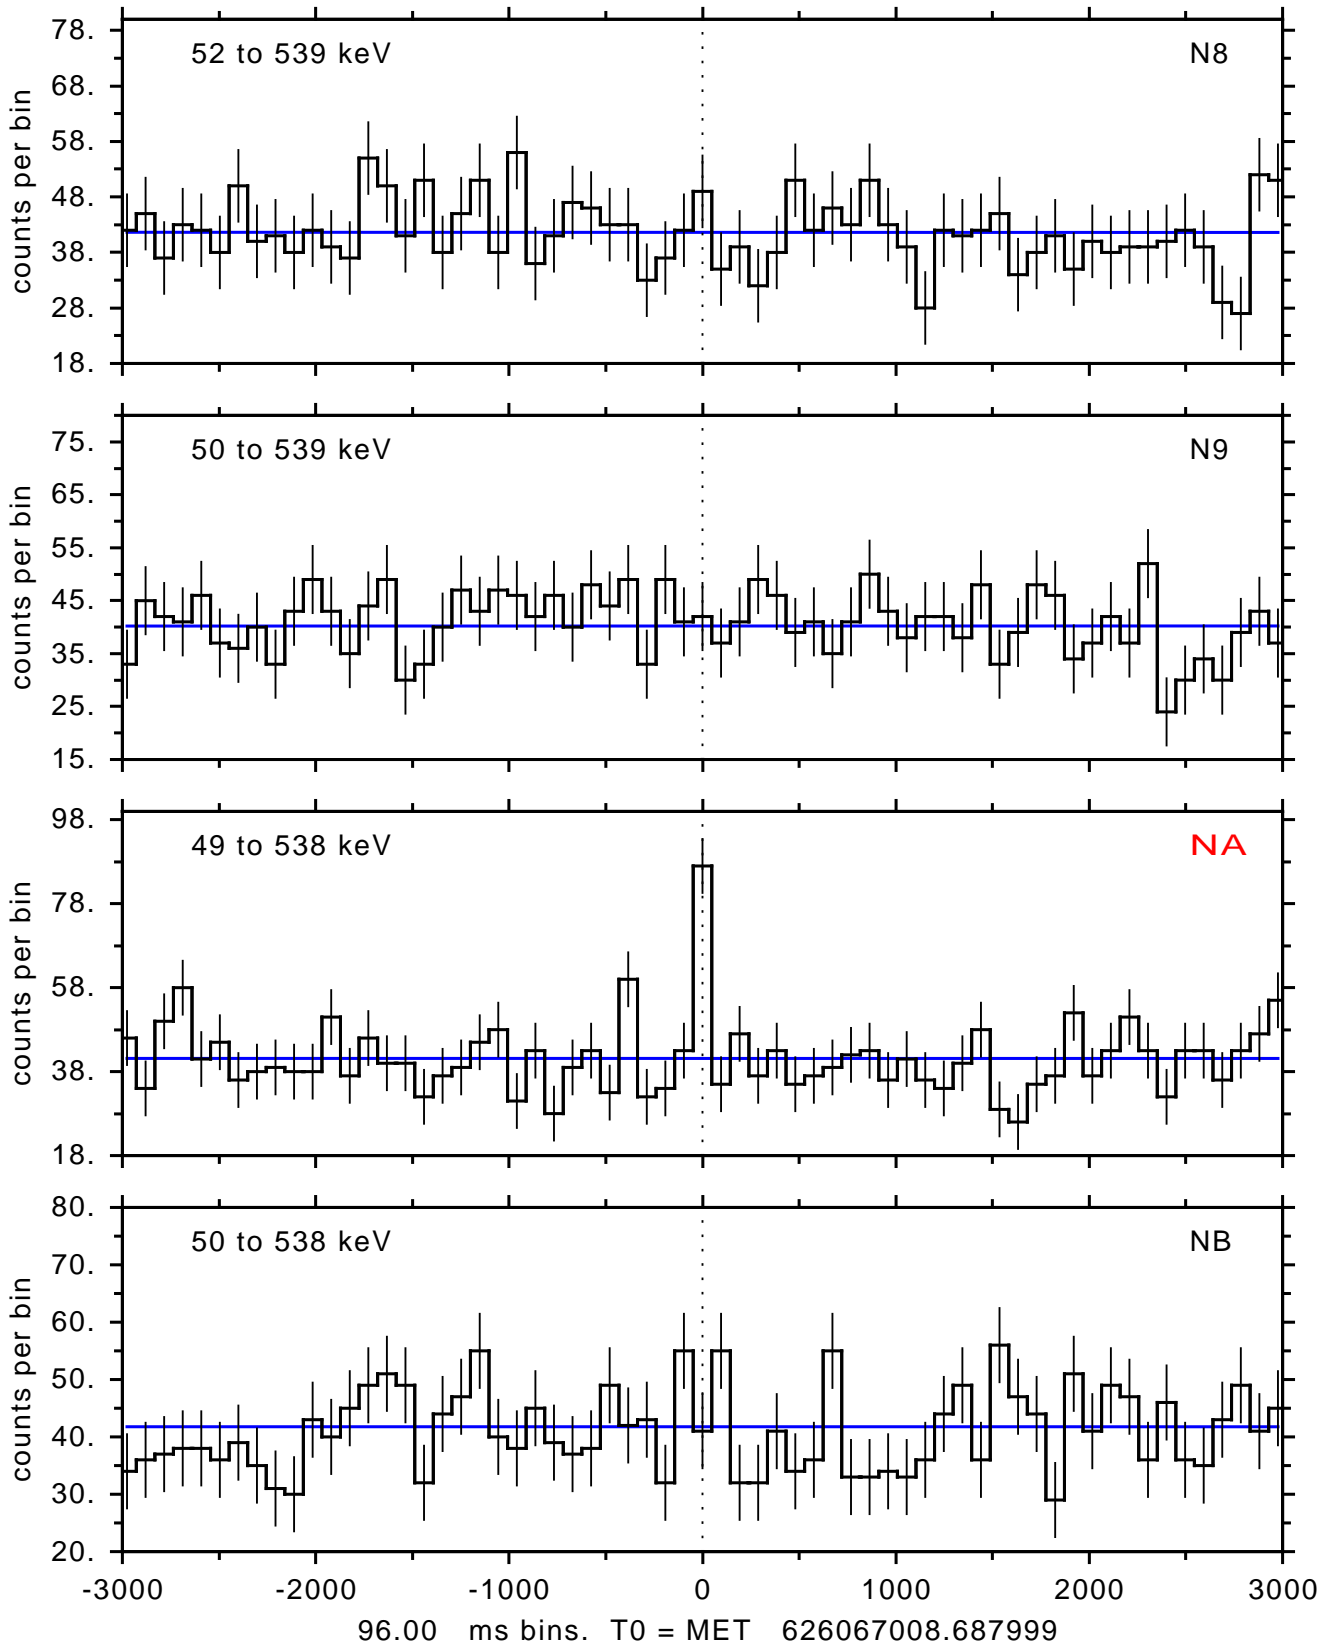

sGRB ver 116b of 2020 Feb 14 run on 2020-11-03 01:17:43

T0 = 626067008.687999 = 2020-11-03 03:30:03.688000

Algr: 2: P03 of F0001: glg_tte_b0_201103_03z_v00

sGRB ver 116b of 2020 Feb 14 run on 2020-11-03 01:17:43
T0 = 626067008.687999 = 2020-11-03 03:30:03.688000
Algr: 2: P03 of F0001: glg_tte_b0_201103_03z_v00