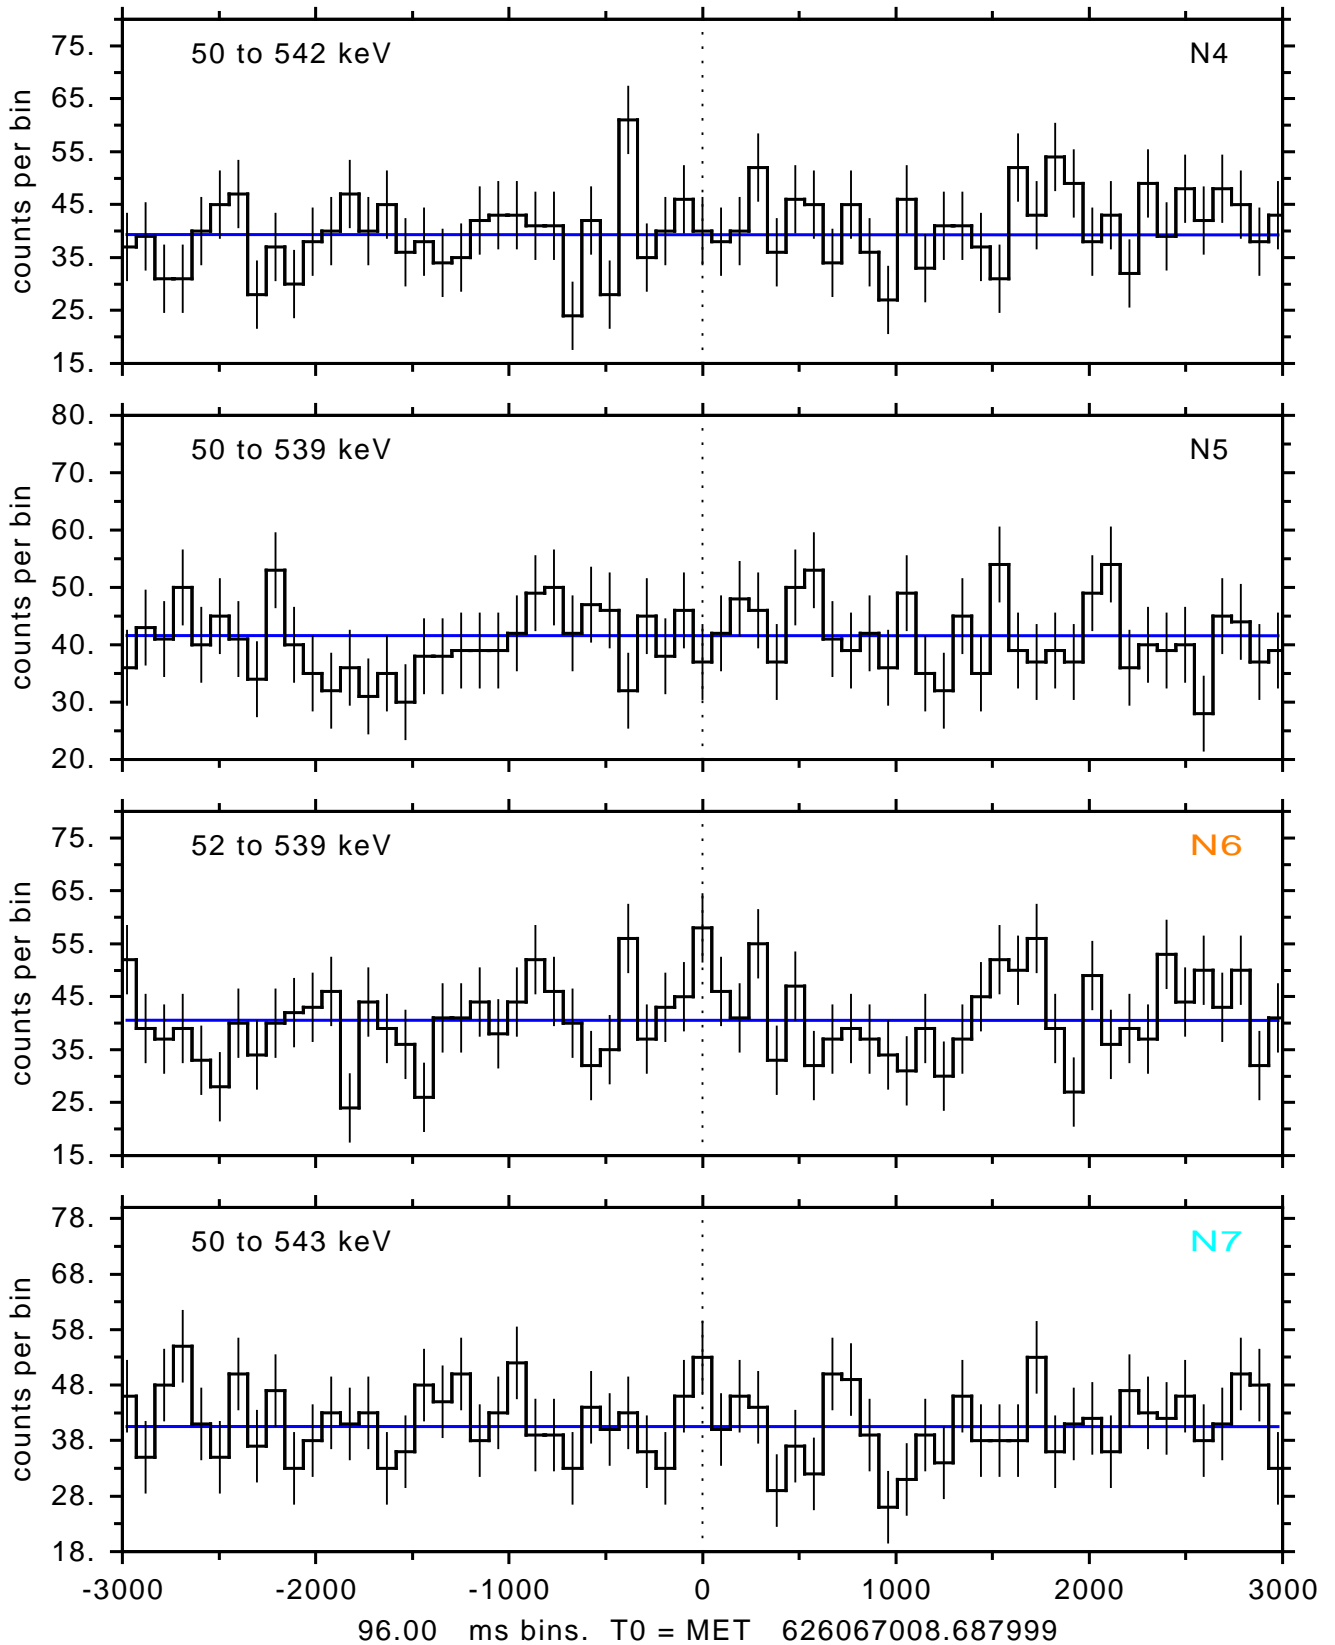

sGRB ver 116b of 2020 Feb 14 run on 2020-11-03 01:17:43

T0 = 626067008.687999 = 2020-11-03 03:30:03.688000

Algr: 2: P03 of F0001: glg_tte_b0_201103_03z_v00

sGRB ver 116b of 2020 Feb 14 run on 2020-11-03 01:17:43
T0 = 626067008.687999 = 2020-11-03 03:30:03.688000
Algr: 2: P03 of F0001: glg_tte_b0_201103_03z_v00