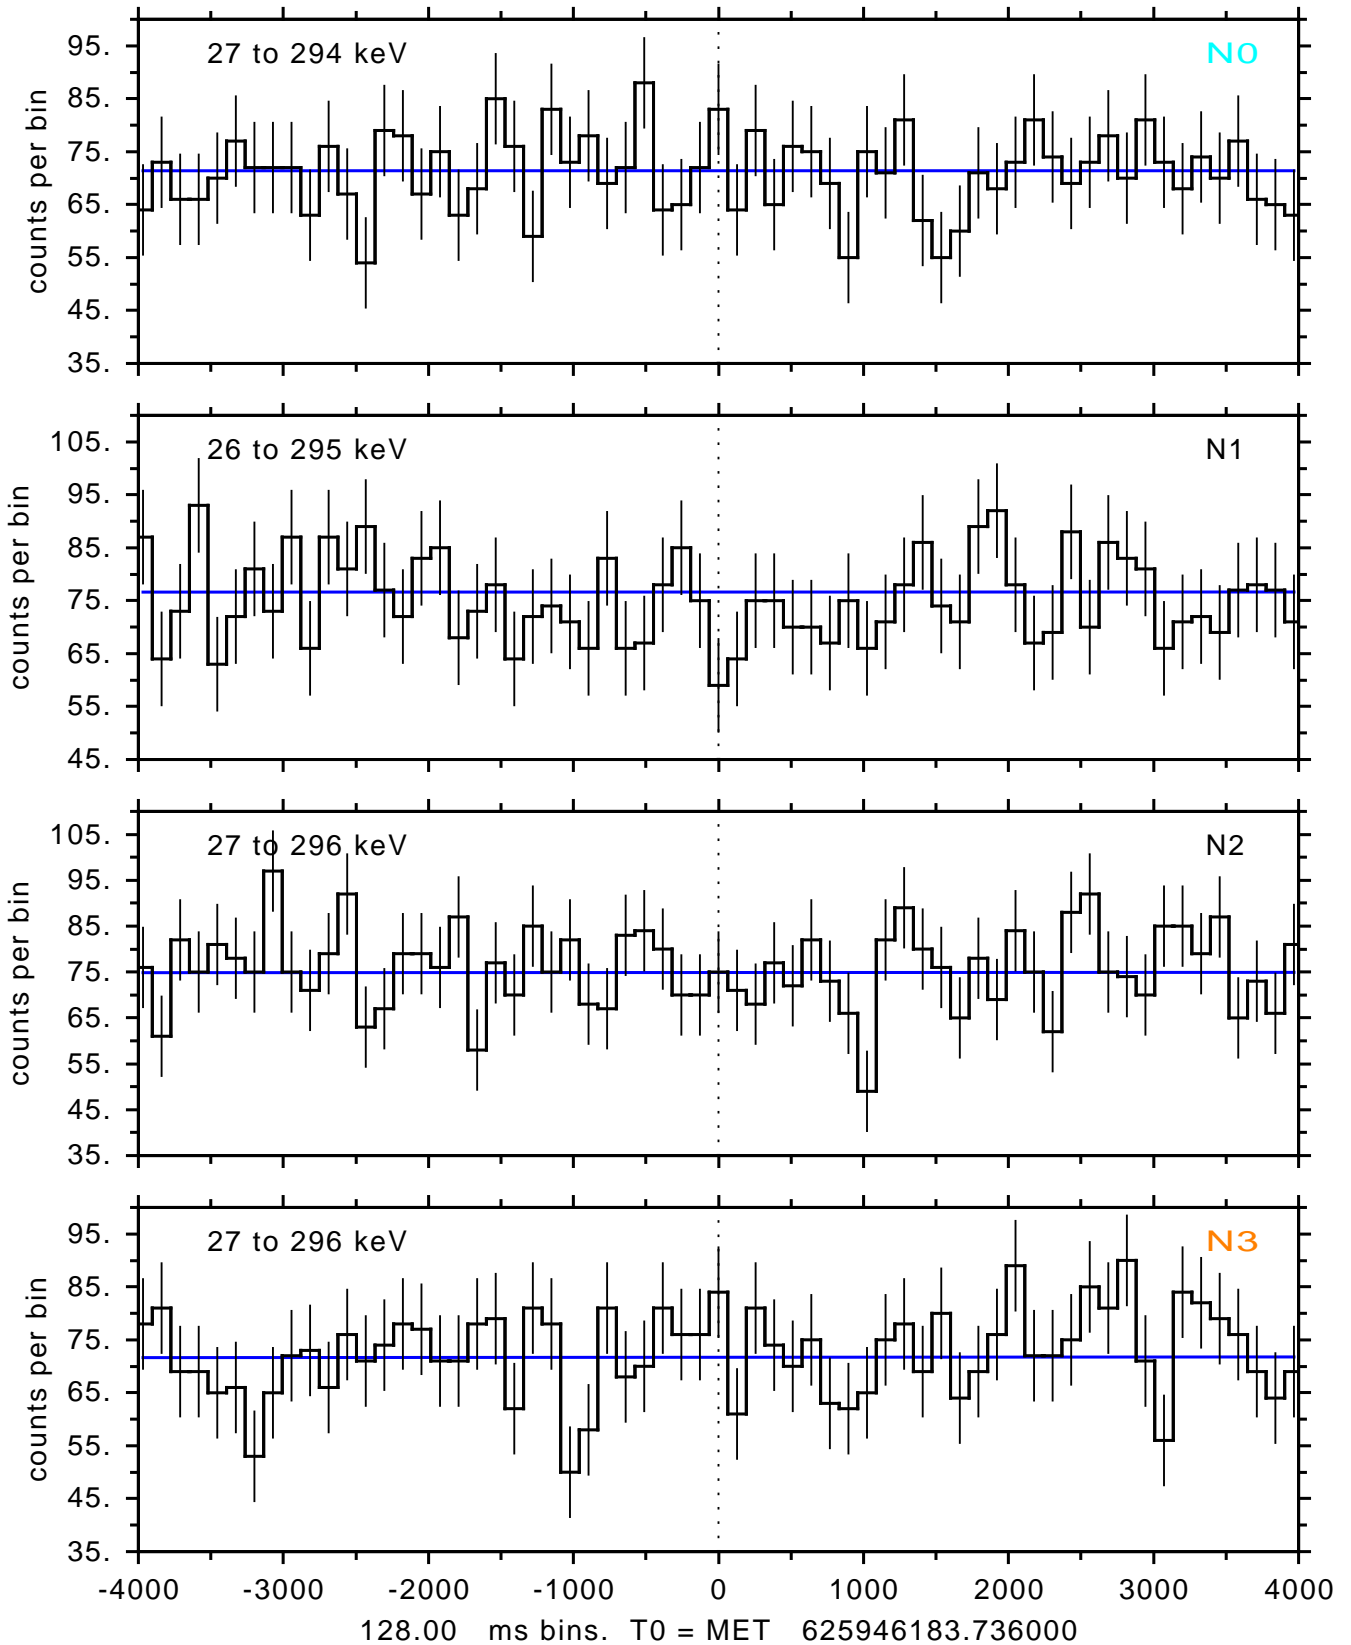

sGRB ver 116b of 2020 Feb 14 run on 2020-11-01 15:20:41  
T0 = 625946183.736000 = 2020-11-01 17:56:18.736000  
Algr: 3: P01 of F0001: glg\_tte\_b0\_201101\_17z\_v00

sGRB ver 116b of 2020 Feb 14 run on 2020-11-01 15:20:41  
T0 = 625946183.736000 = 2020-11-01 17:56:18.736000  
Algr: 3: P01 of F0001: glg\_tte\_b0\_201101\_17z\_v00