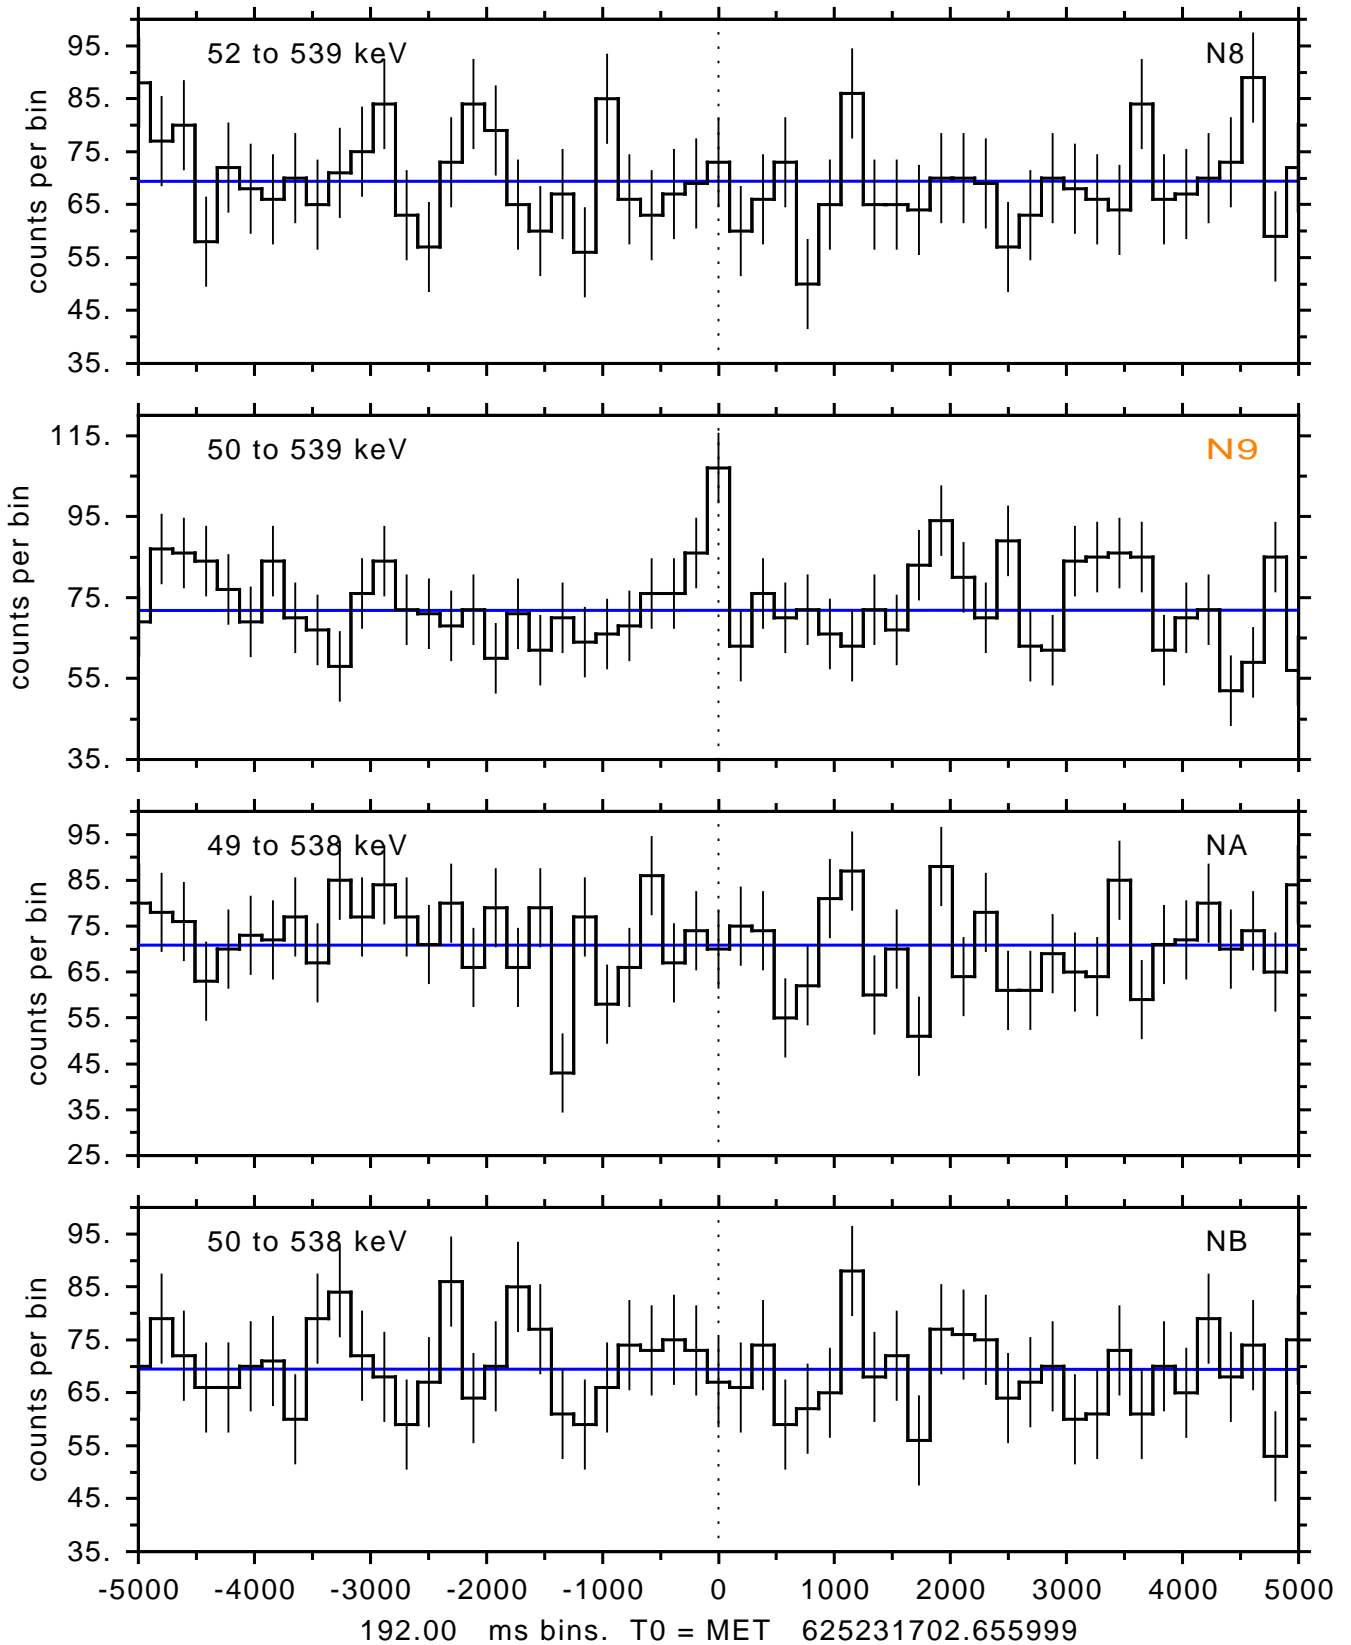

sGRB ver 116b of 2020 Feb 14 run on 2020-10-24 14:20:36
T0 = 625231702.655999 = 2020-10-24 11:28:17.656000
Algr: 2: P01 of F0001: glg_tte_b0_201024_11z_v00

sGRB ver 116b of 2020 Feb 14 run on 2020-10-24 14:20:36
T0 = 625231702.655999 = 2020-10-24 11:28:17.656000
Algr: 2: P01 of F0001: glg_tte_b0_201024_11z_v00