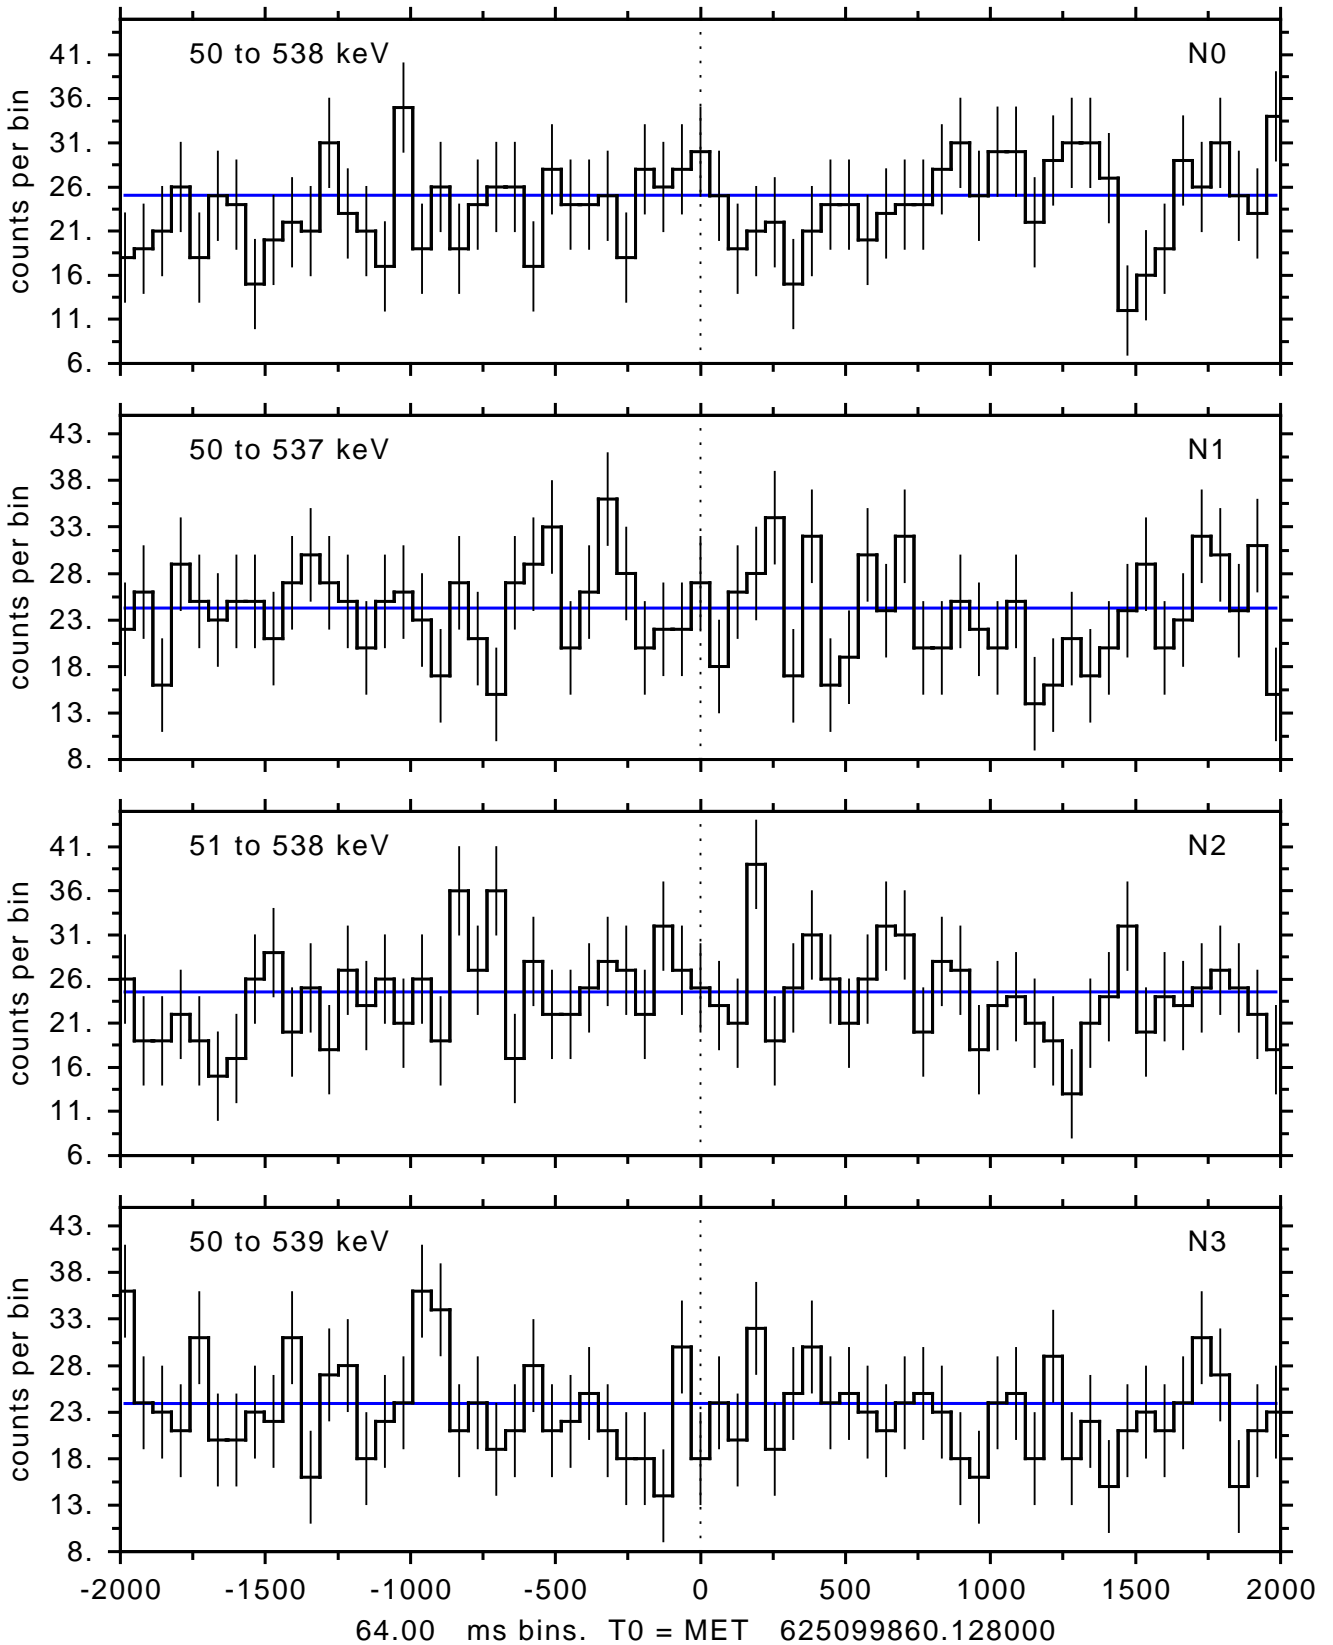

sGRB ver 116b of 2020 Feb 14 run on 2020-10-23 15:08:15  
T0 = 625099860.128000 = 2020-10-22 22:50:55.128000  
Algr: 2: P01 of F0001: glg\_tte\_b0\_201022\_22z\_v00

sGRB ver 116b of 2020 Feb 14 run on 2020-10-23 15:08:15  
T0 = 625099860.128000 = 2020-10-22 22:50:55.128000  
Algr: 2: P01 of F0001: glg\_tte\_b0\_201022\_22z\_v00