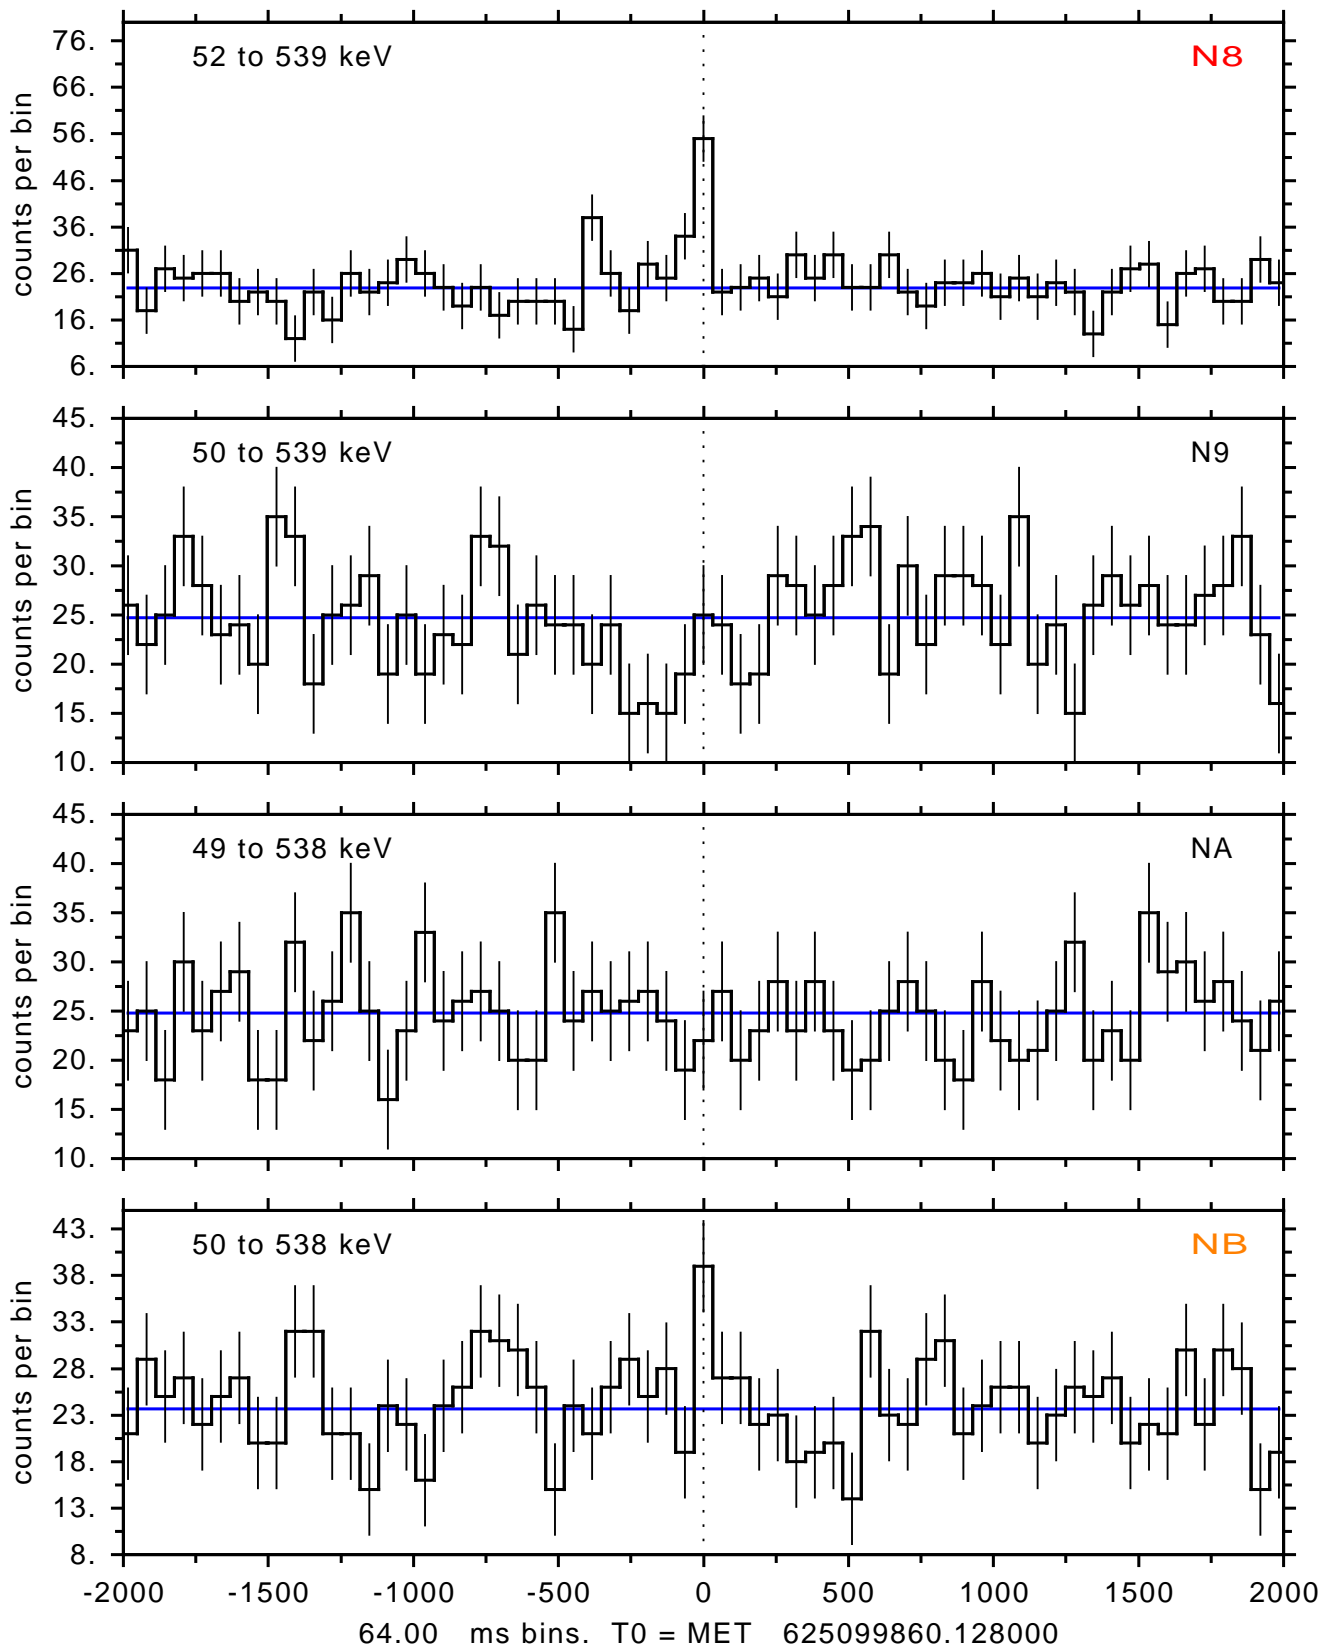

sGRB ver 116b of 2020 Feb 14 run on 2020-10-23 15:08:15  
T0 = 625099860.128000 = 2020-10-22 22:50:55.128000  
Algr: 2: P01 of F0001: glg\_tte\_b0\_201022\_22z\_v00

sGRB ver 116b of 2020 Feb 14 run on 2020-10-23 15:08:15  
T0 = 625099860.128000 = 2020-10-22 22:50:55.128000  
Algr: 2: P01 of F0001: glg\_tte\_b0\_201022\_22z\_v00