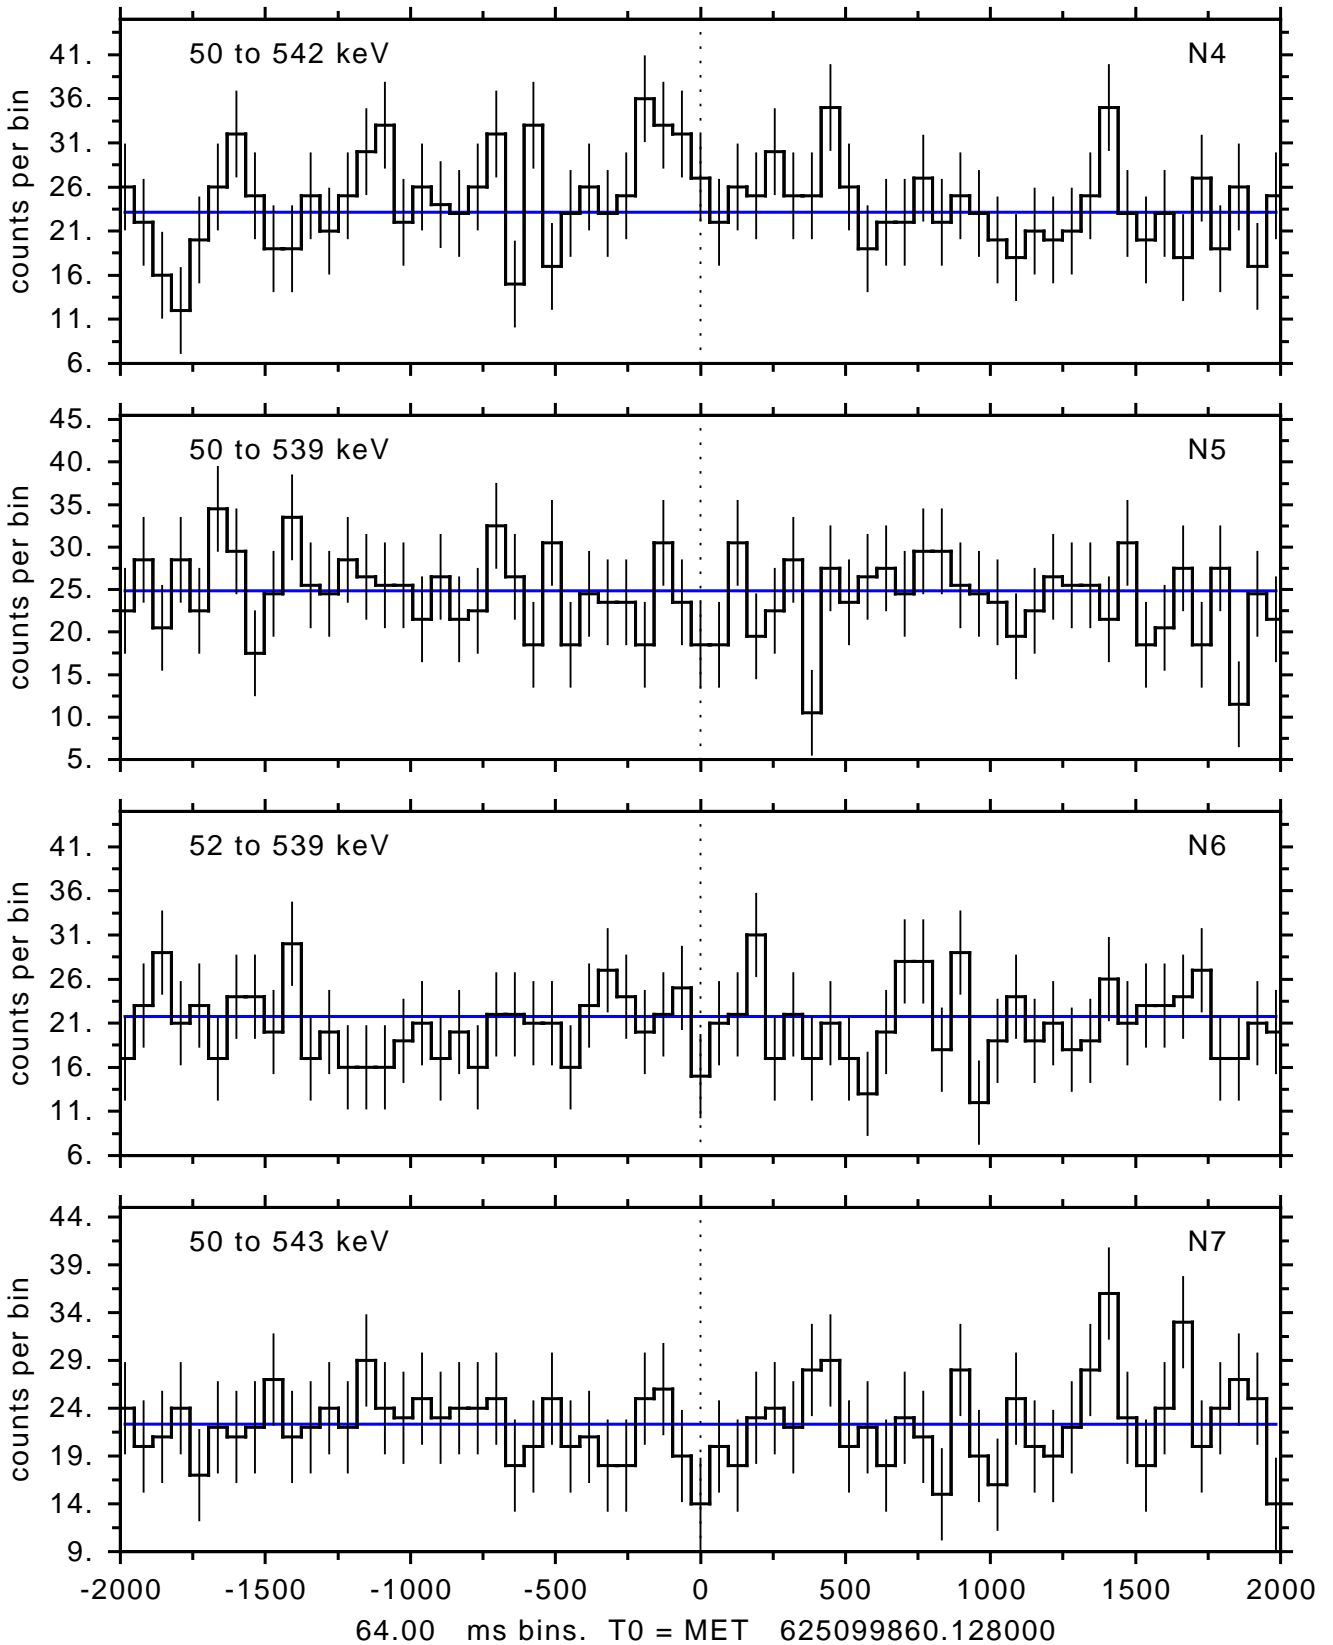

sGRB ver 116b of 2020 Feb 14 run on 2020-10-23 15:08:15  
T0 = 625099860.128000 = 2020-10-22 22:50:55.128000  
Algr: 2: P01 of F0001: glg\_tte\_b0\_201022\_22z\_v00

sGRB ver 116b of 2020 Feb 14 run on 2020-10-23 15:08:15  
T0 = 625099860.128000 = 2020-10-22 22:50:55.128000  
Algr: 2: P01 of F0001: glg\_tte\_b0\_201022\_22z\_v00