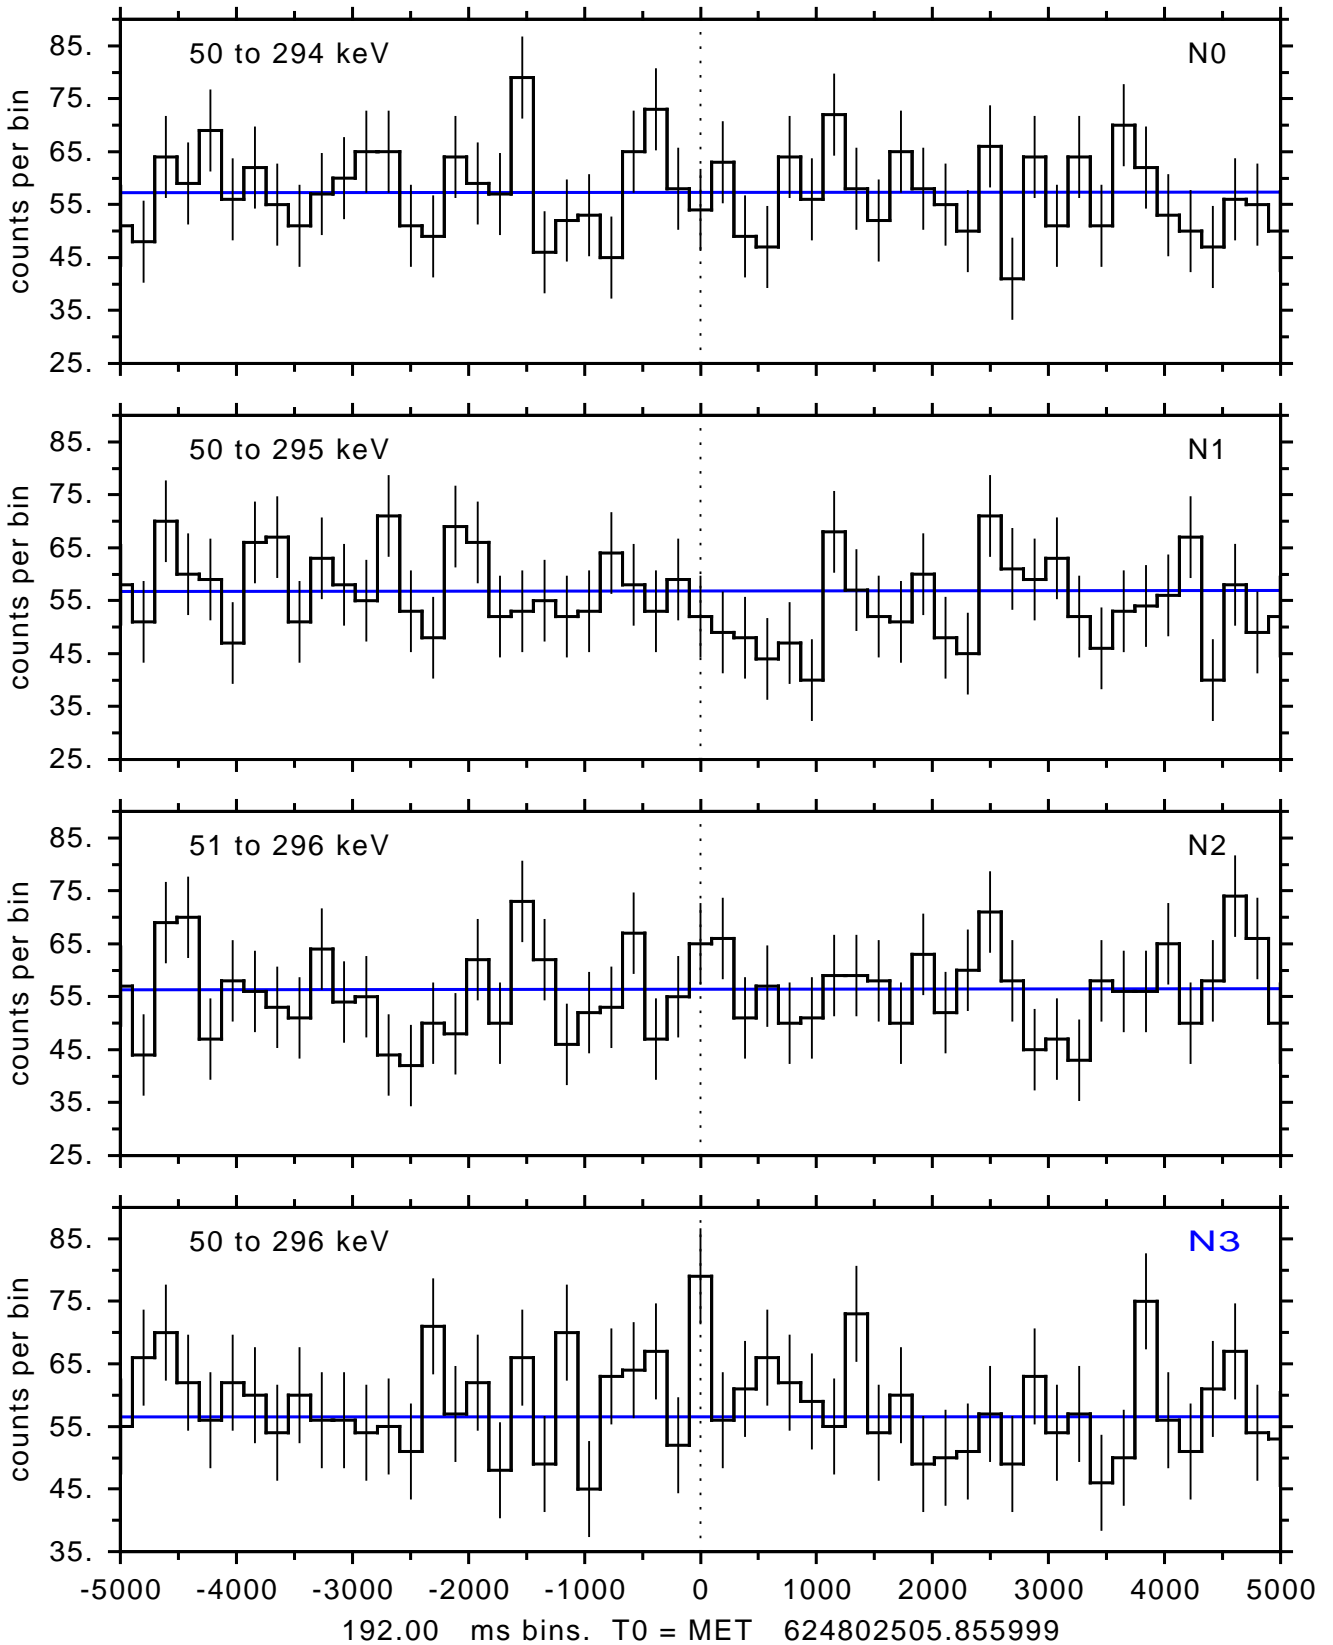

sGRB ver 116b of 2020 Feb 14 run on 2020-10-19 11:22:48  
T0 = 624802505.855999 = 2020-10-19 12:15:00.856000  
Algr: 4: P02 of F0001: glg\_tte\_b0\_201019\_12z\_v00

sGRB ver 116b of 2020 Feb 14 run on 2020-10-19 11:22:48  
T0 = 624802505.855999 = 2020-10-19 12:15:00.856000  
Algr: 4: P02 of F0001: glg\_tte\_b0\_201019\_12z\_v00