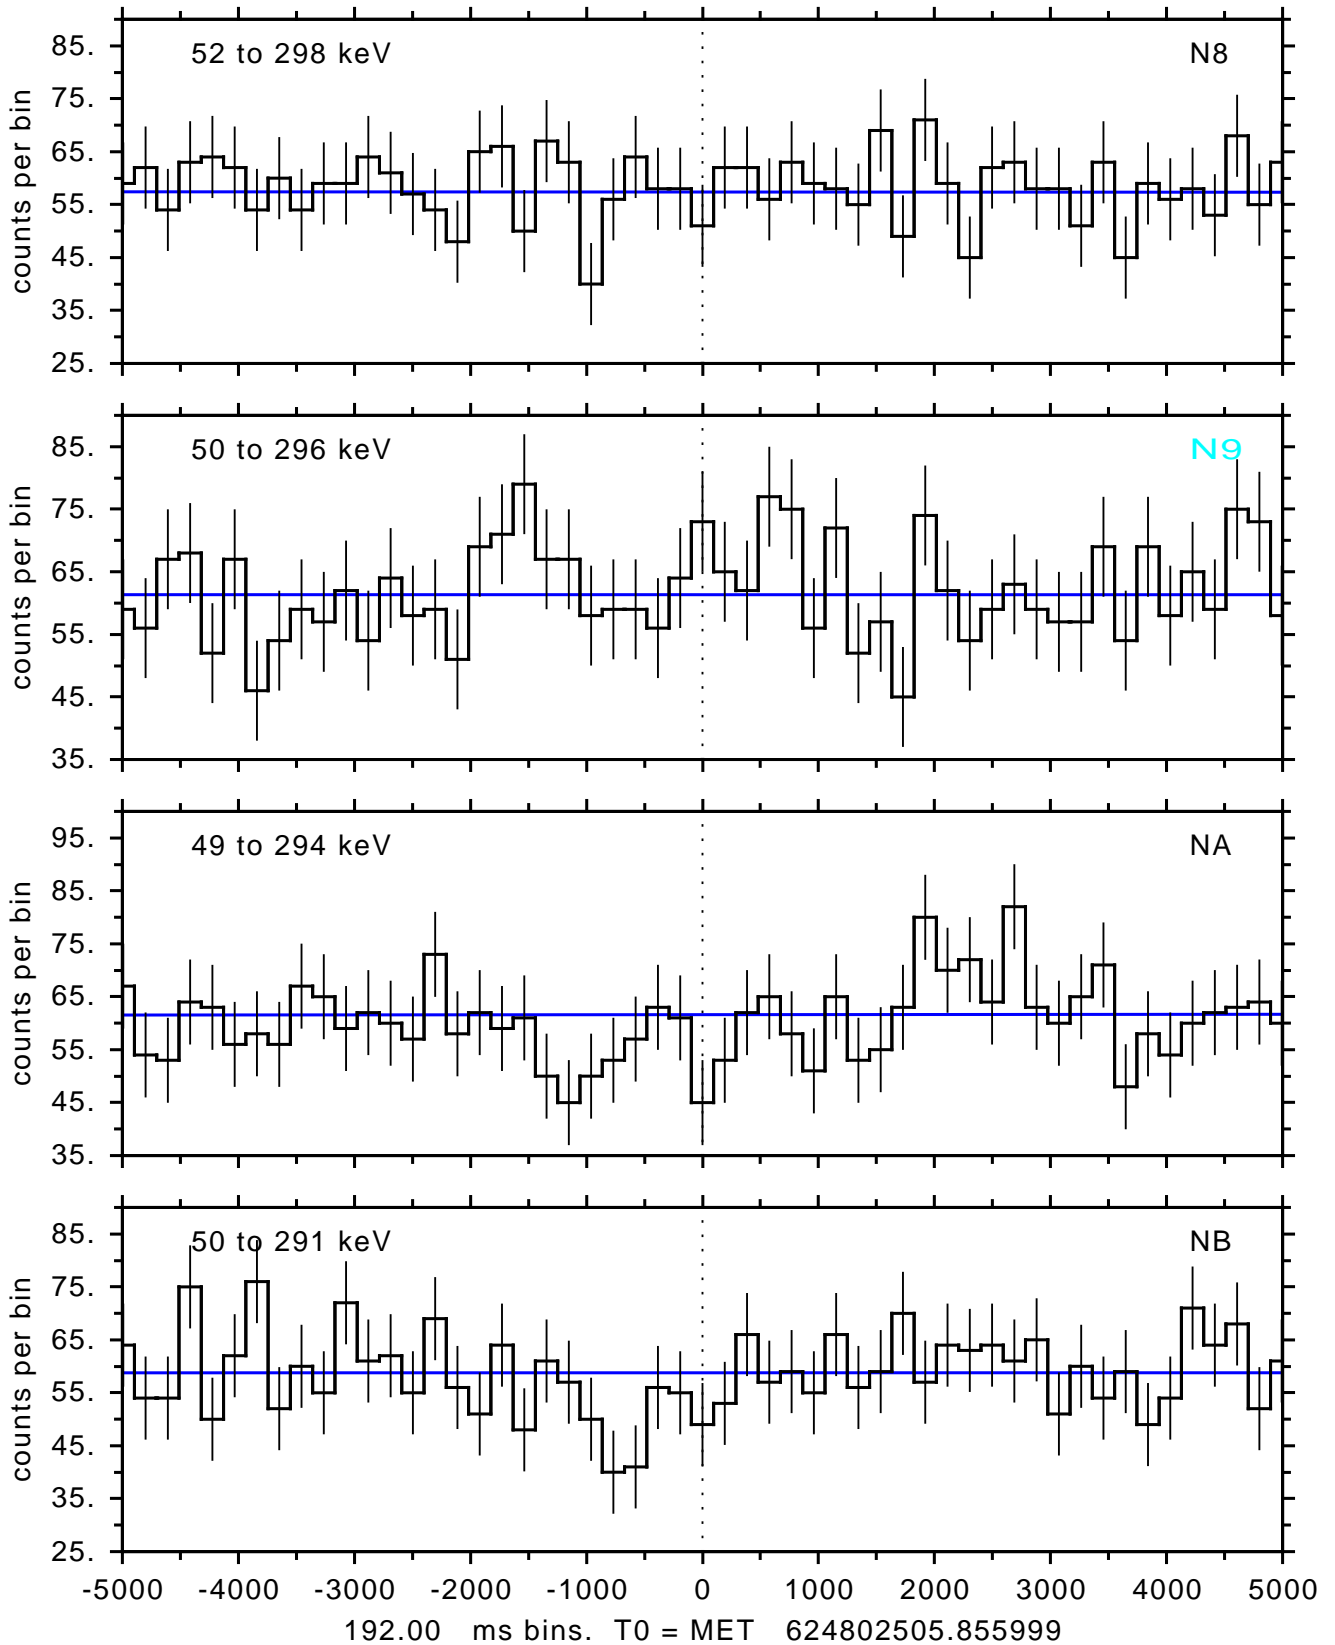

sGRB ver 116b of 2020 Feb 14 run on 2020-10-19 11:22:48  
T0 = 624802505.855999 = 2020-10-19 12:15:00.856000  
Algr: 4: P02 of F0001: glg\_tte\_b0\_201019\_12z\_v00

sGRB ver 116b of 2020 Feb 14 run on 2020-10-19 11:22:48  
T0 = 624802505.855999 = 2020-10-19 12:15:00.856000  
Algr: 4: P02 of F0001: glg\_tte\_b0\_201019\_12z\_v00