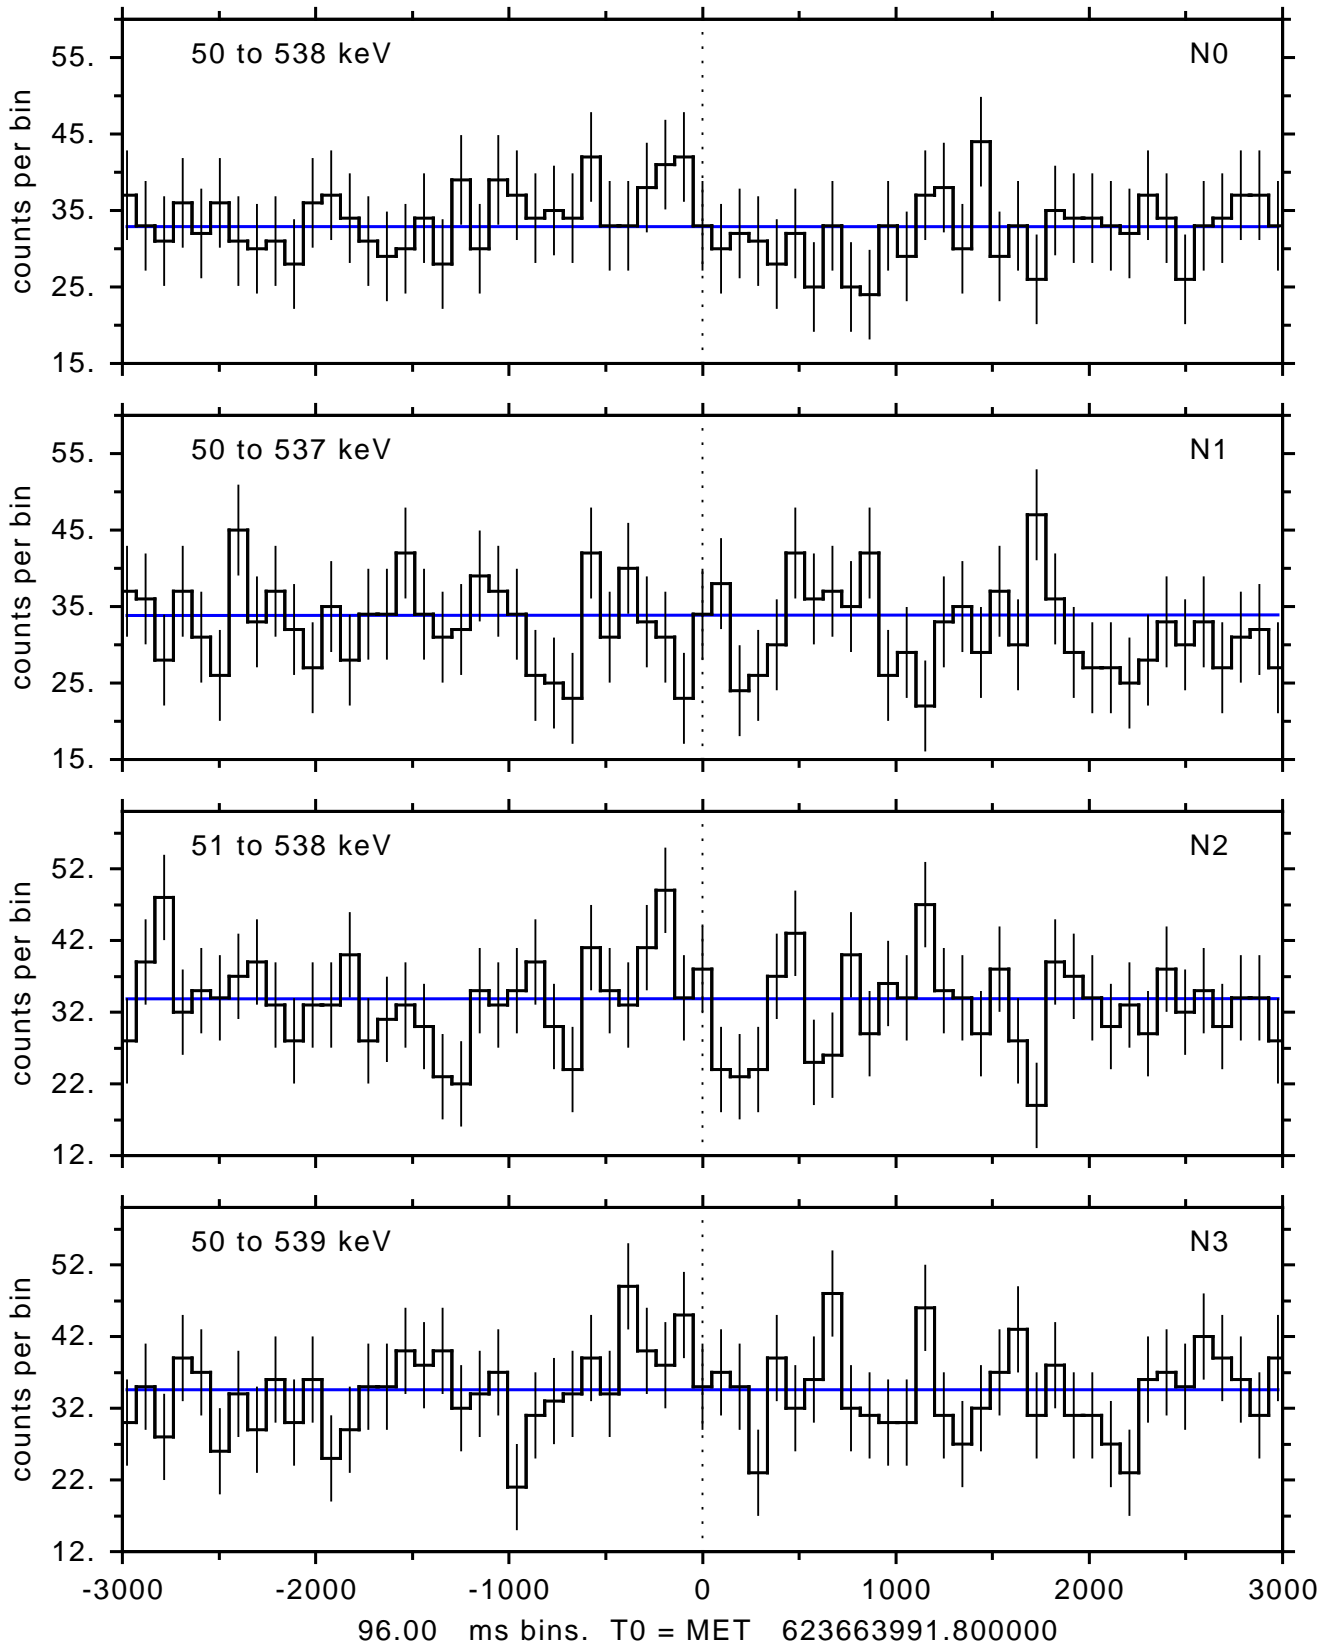

sGRB ver 116b of 2020 Feb 14 run on 2020-10-06 07:08:53
T0 = 623663991.800000 = 2020-10-06 07:59:46.800000
Algr: 2: P01 of F0001: glg_tte_b0_201006_07z_v00

sGRB ver 116b of 2020 Feb 14 run on 2020-10-06 07:08:53
T0 = 623663991.800000 = 2020-10-06 07:59:46.800000
Algr: 2: P01 of F0001: glg_tte_b0_201006_07z_v00