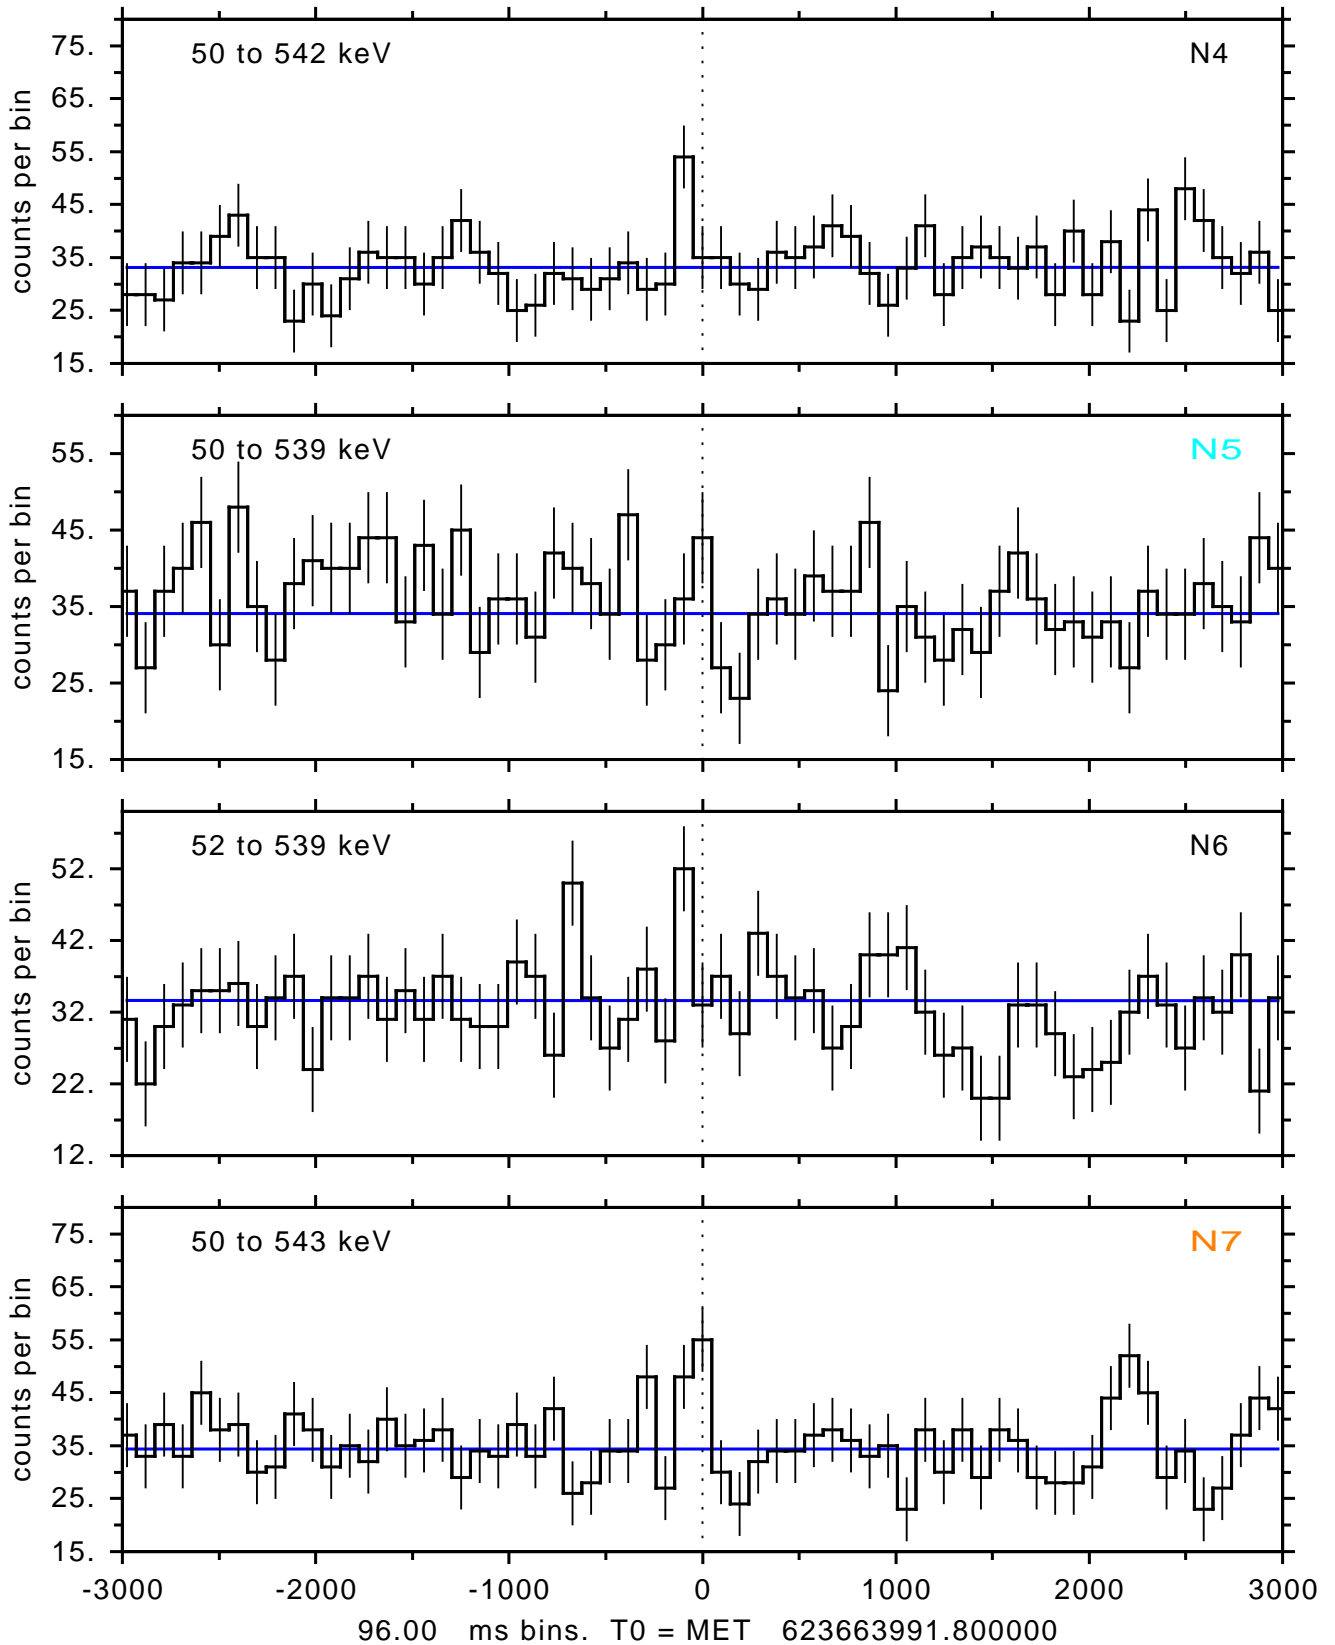

sGRB ver 116b of 2020 Feb 14 run on 2020-10-06 07:08:53
T0 = 623663991.800000 = 2020-10-06 07:59:46.800000
Algr: 2: P01 of F0001: glg_tte_b0_201006_07z_v00

sGRB ver 116b of 2020 Feb 14 run on 2020-10-06 07:08:53
T0 = 623663991.800000 = 2020-10-06 07:59:46.800000
Algr: 2: P01 of F0001: glg_tte_b0_201006_07z_v00