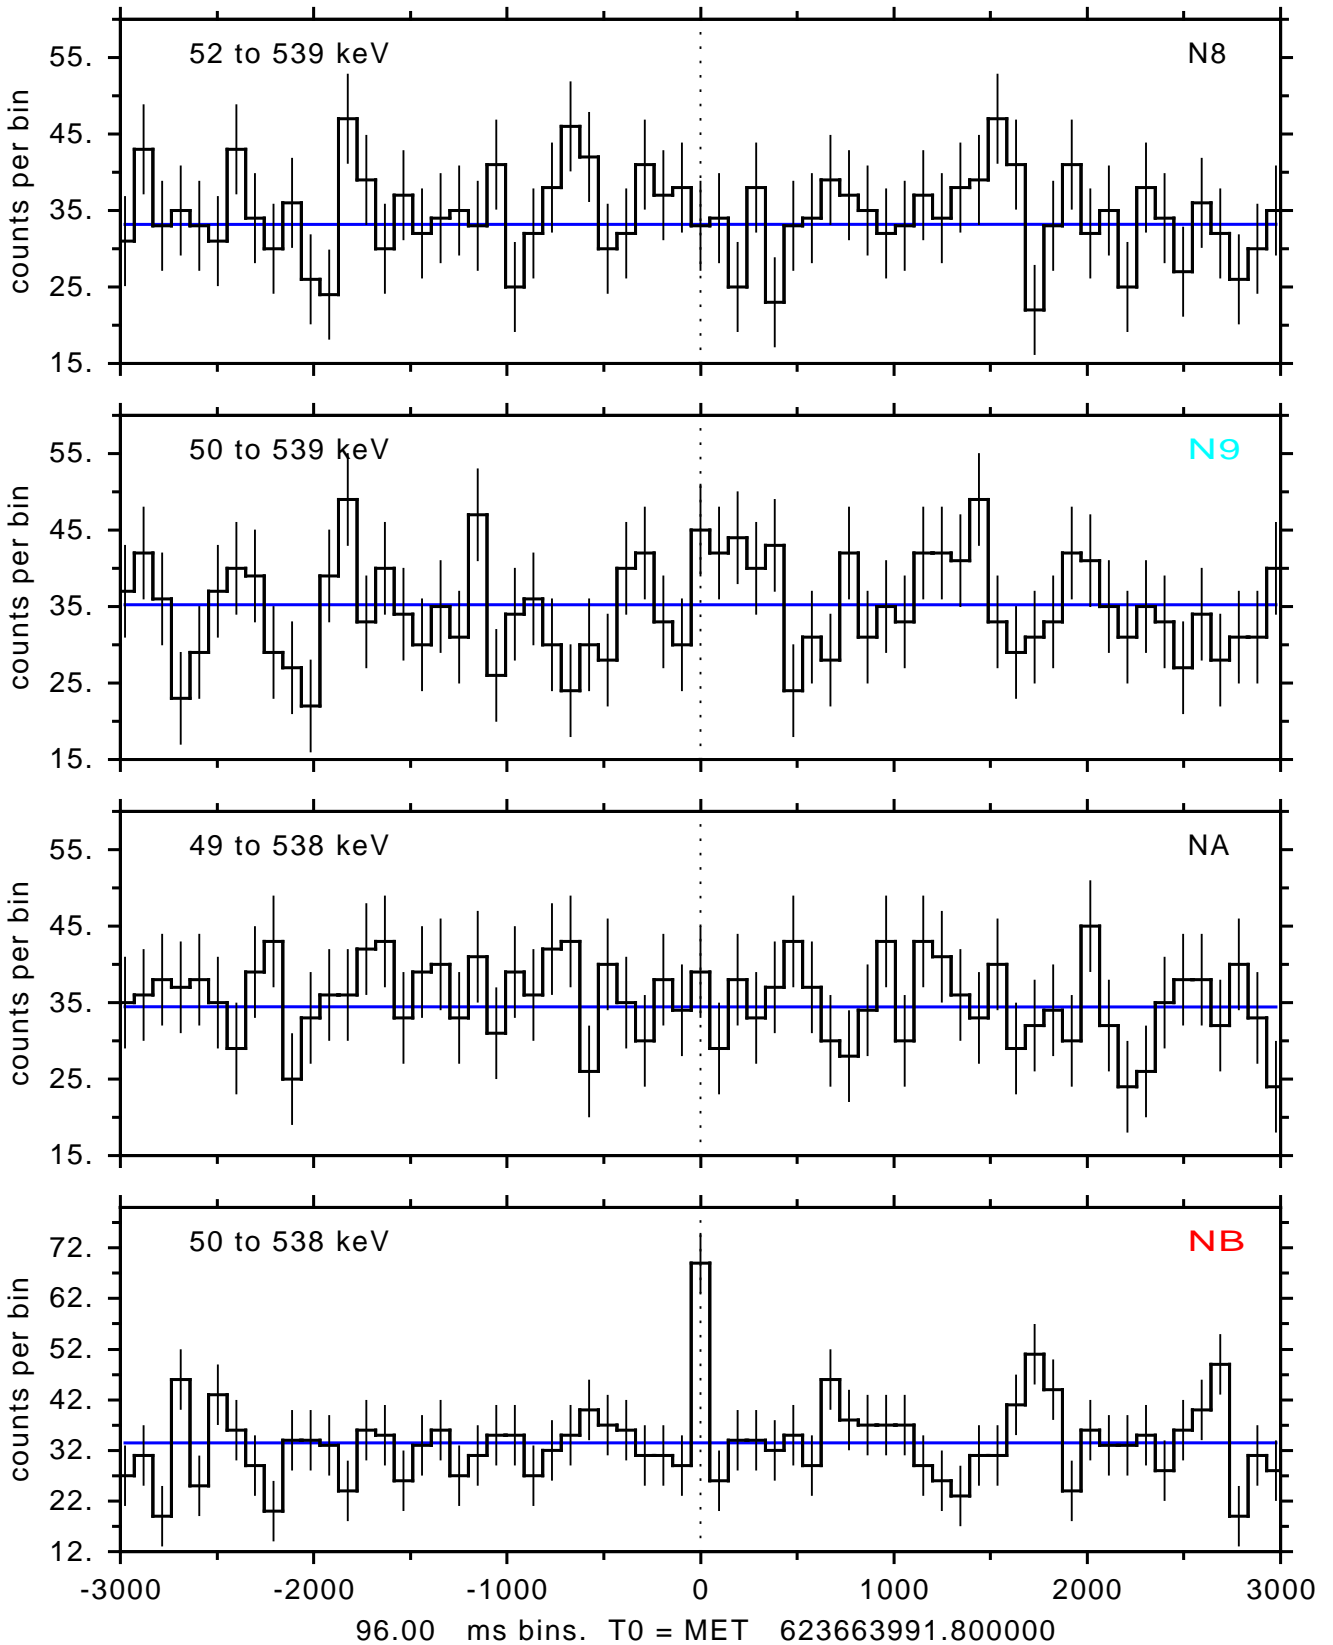

sGRB ver 116b of 2020 Feb 14 run on 2020-10-06 07:08:53
T0 = 623663991.800000 = 2020-10-06 07:59:46.800000
Algr: 2: P01 of F0001: glg_tte_b0_201006_07z_v00

sGRB ver 116b of 2020 Feb 14 run on 2020-10-06 07:08:53
T0 = 623663991.800000 = 2020-10-06 07:59:46.800000
Algr: 2: P01 of F0001: glg_tte_b0_201006_07z_v00