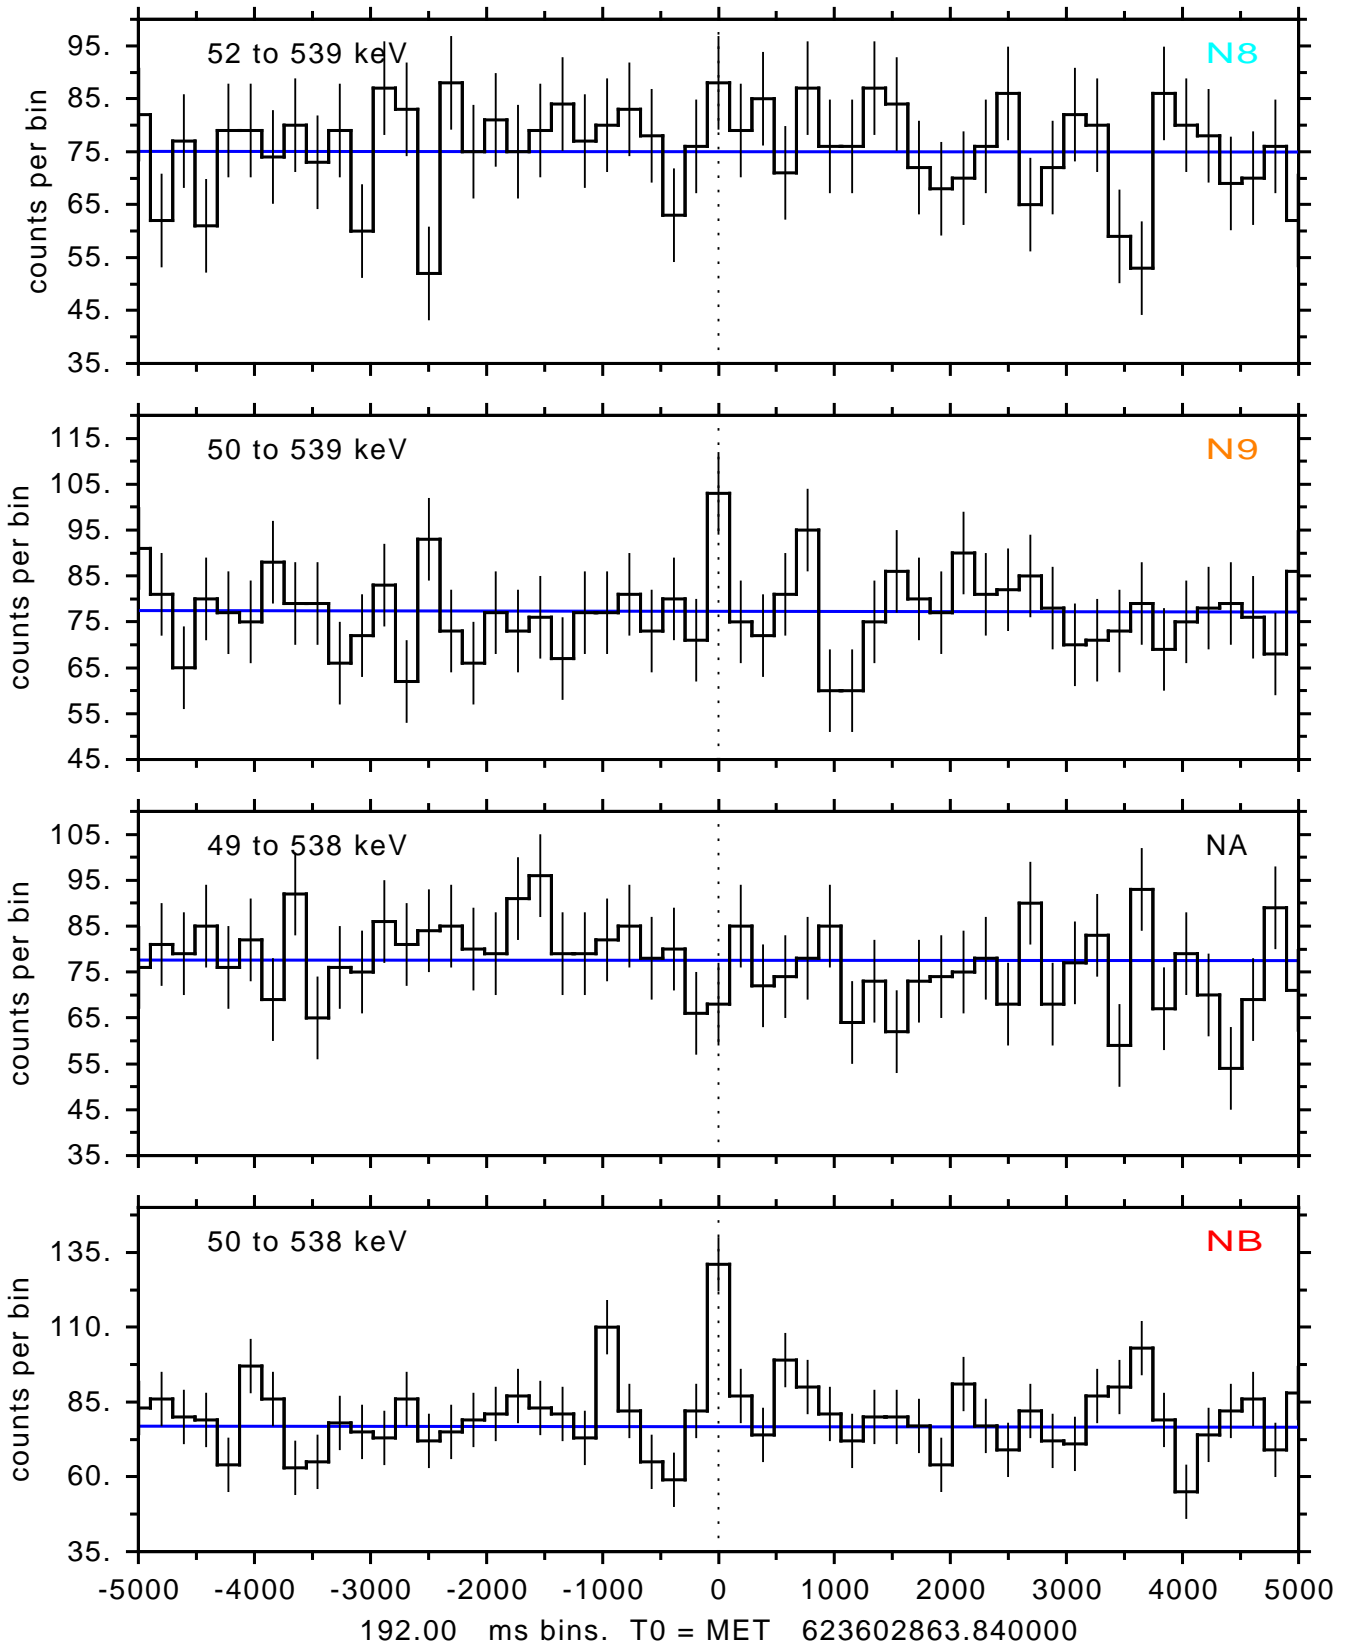

sGRB ver 116b of 2020 Feb 14 run on 2020-10-05 14:45:42
T0 = 623602863.840000 = 2020-10-05 15:00:58.840000
Algr: 2: P01 of F0001: glg_tte_b0_201005_15z_v00

sGRB ver 116b of 2020 Feb 14 run on 2020-10-05 14:45:42
T0 = 623602863.840000 = 2020-10-05 15:00:58.840000
Algr: 2: P01 of F0001: glg_tte_b0_201005_15z_v00