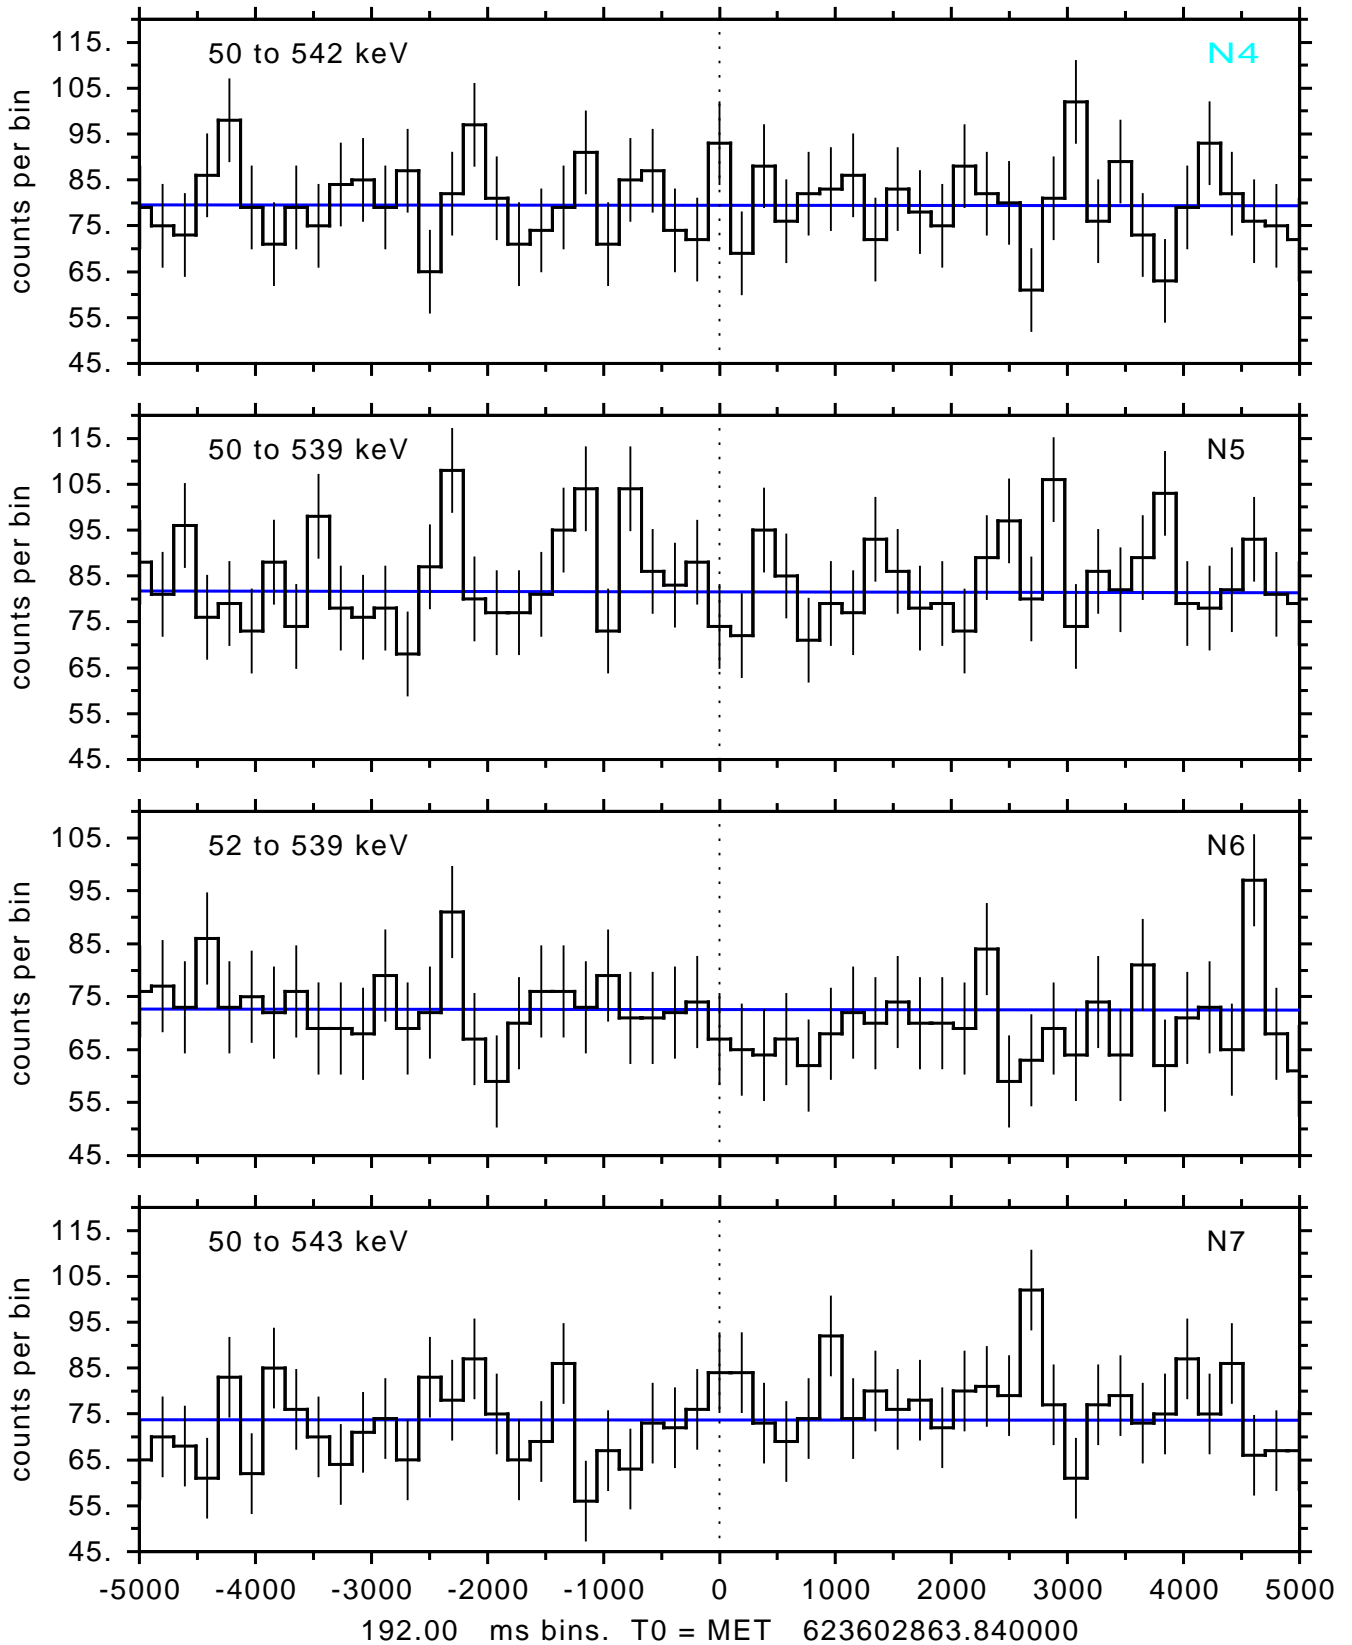

sGRB ver 116b of 2020 Feb 14 run on 2020-10-05 14:45:42
T0 = 623602863.840000 = 2020-10-05 15:00:58.840000
Algr: 2: P01 of F0001: glg_tte_b0_201005_15z_v00

sGRB ver 116b of 2020 Feb 14 run on 2020-10-05 14:45:42
T0 = 623602863.840000 = 2020-10-05 15:00:58.840000
Algr: 2: P01 of F0001: glg_tte_b0_201005_15z_v00