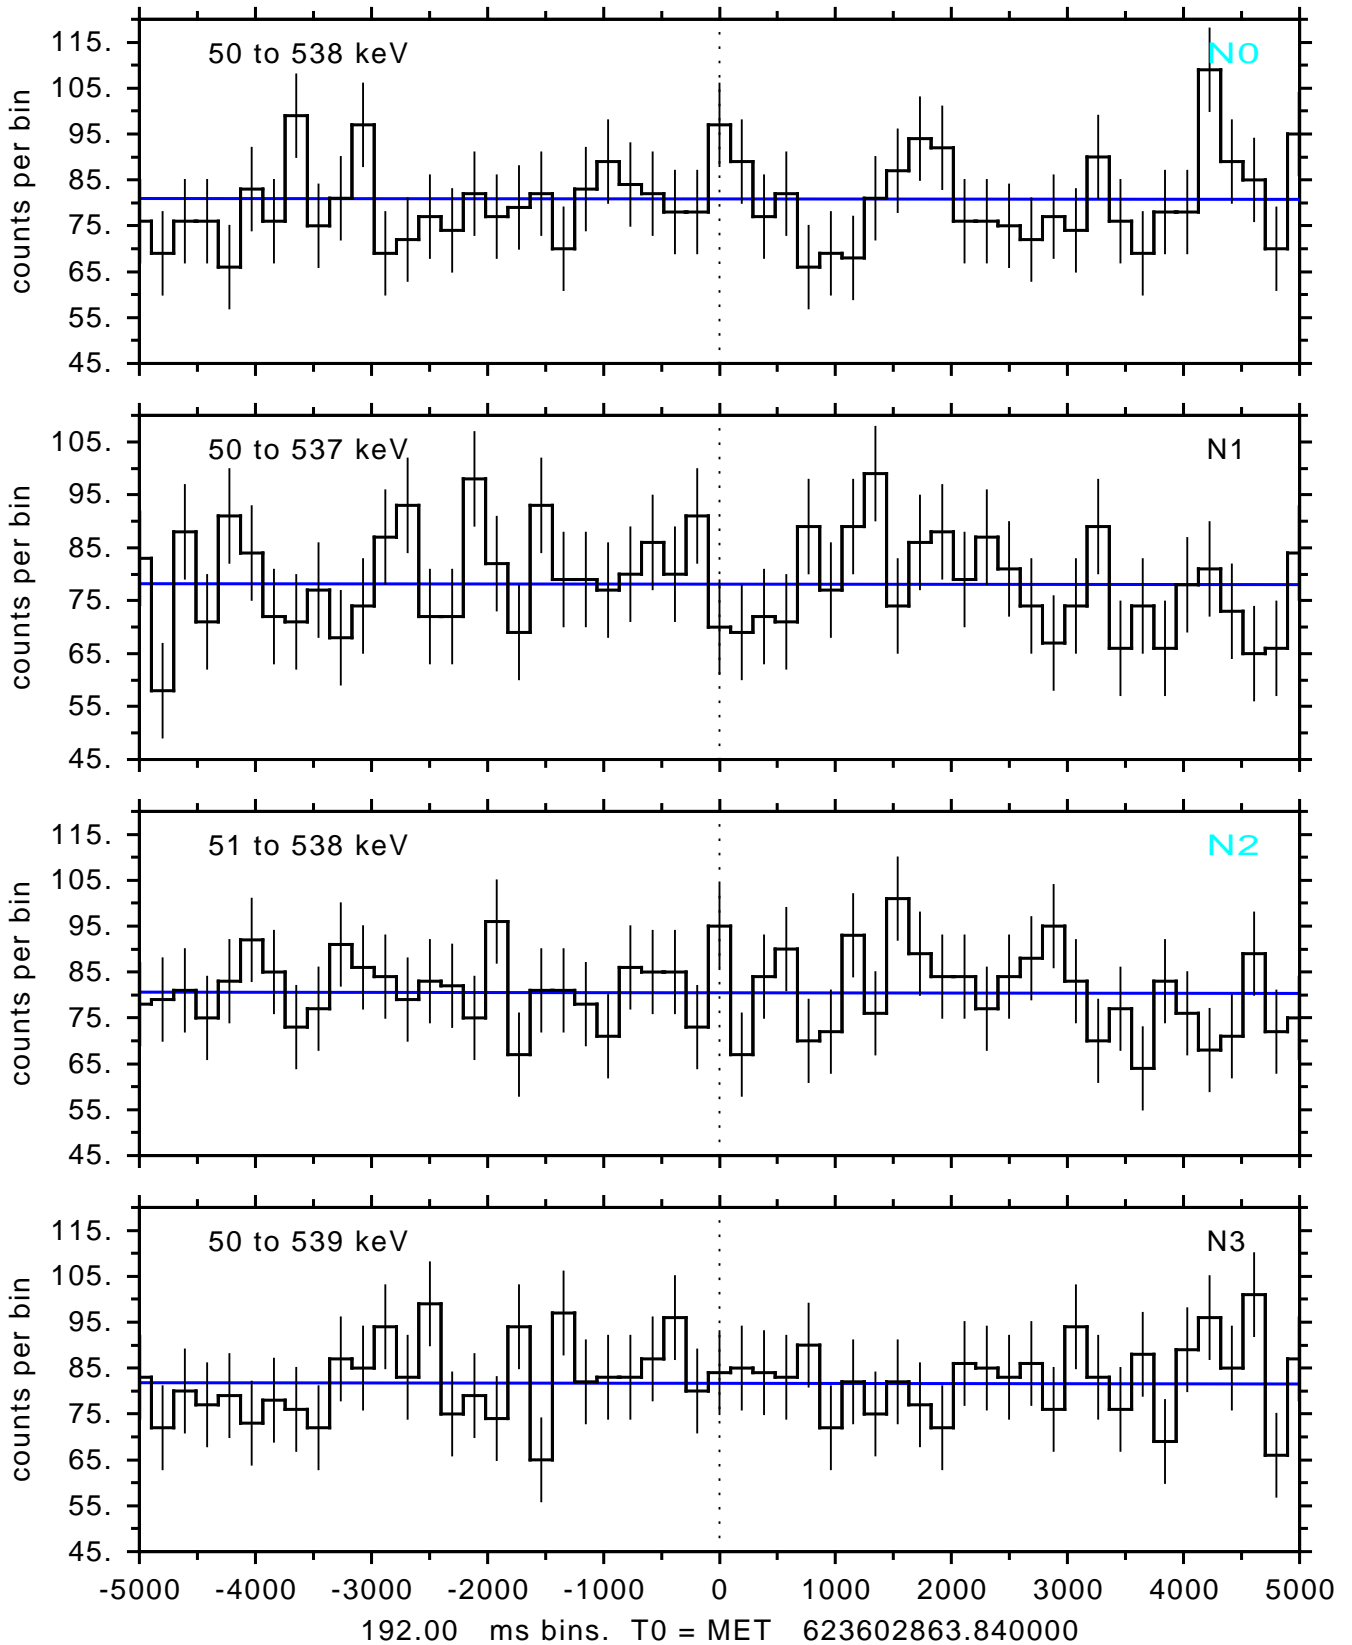

sGRB ver 116b of 2020 Feb 14 run on 2020-10-05 14:45:42
T0 = 623602863.840000 = 2020-10-05 15:00:58.840000
Algr: 2: P01 of F0001: glg_tte_b0_201005_15z_v00

sGRB ver 116b of 2020 Feb 14 run on 2020-10-05 14:45:42
T0 = 623602863.840000 = 2020-10-05 15:00:58.840000
Algr: 2: P01 of F0001: glg_tte_b0_201005_15z_v00