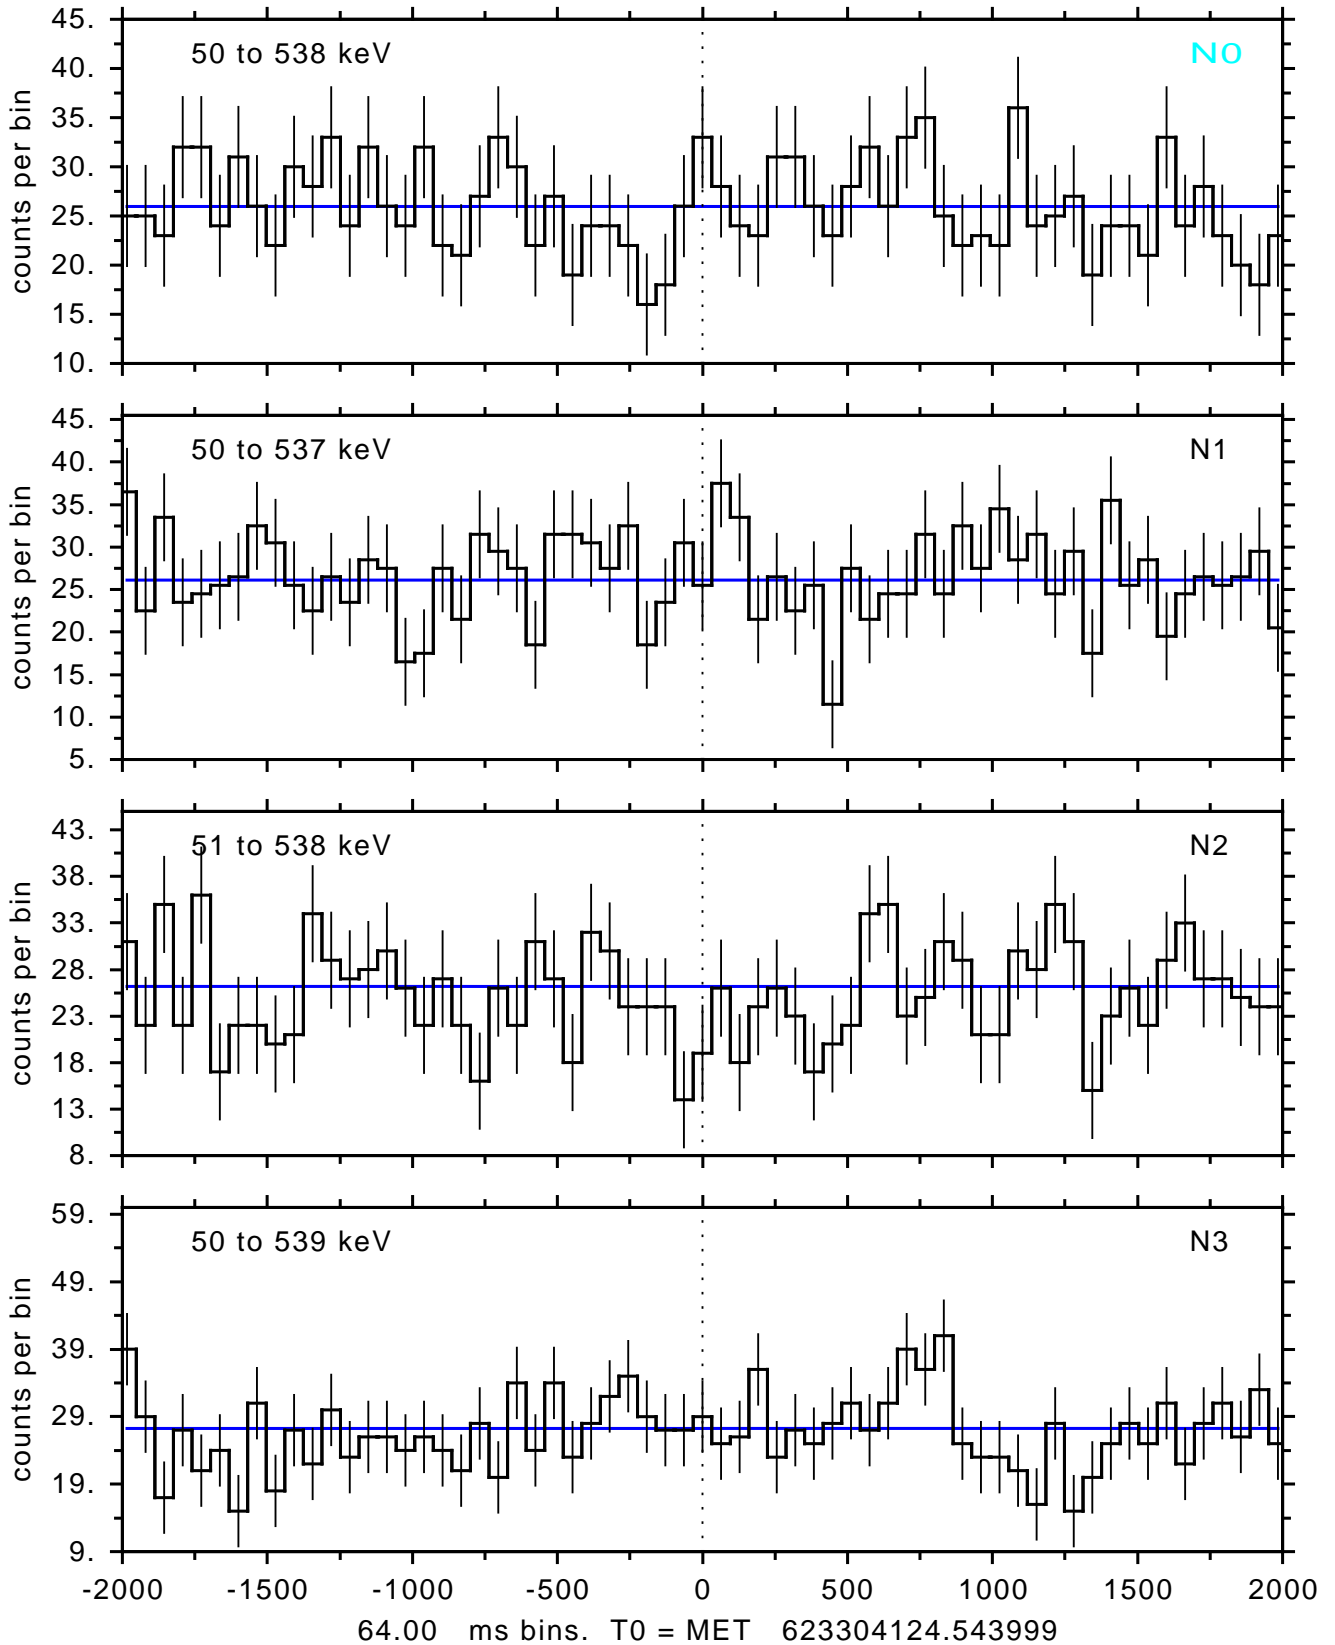

sGRB ver 116b of 2020 Feb 14 run on 2020-10-02 02:22:42
T0 = 623304124.543999 = 2020-10-02 04:01:59.544000
Algr: 2: P01 of F0001: glg_tte_b0_201002_04z_v00

sGRB ver 116b of 2020 Feb 14 run on 2020-10-02 02:22:42

T0 = 623304124.543999 = 2020-10-02 04:01:59.544000

Algr: 2: P01 of F0001: glg_tte_b0_201002_04z_v00

sGRB ver 116b of 2020 Feb 14 run on 2020-10-02 02:22:42
T0 = 623304124.543999 = 2020-10-02 04:01:59.544000
Algr: 2: P01 of F0001: glg_tte_b0_201002_04z_v00

sGRB ver 116b of 2020 Feb 14 run on 2020-10-02 02:22:42
T0 = 623304124.543999 = 2020-10-02 04:01:59.544000
Algr: 2: P01 of F0001: glg_tte_b0_201002_04z_v00