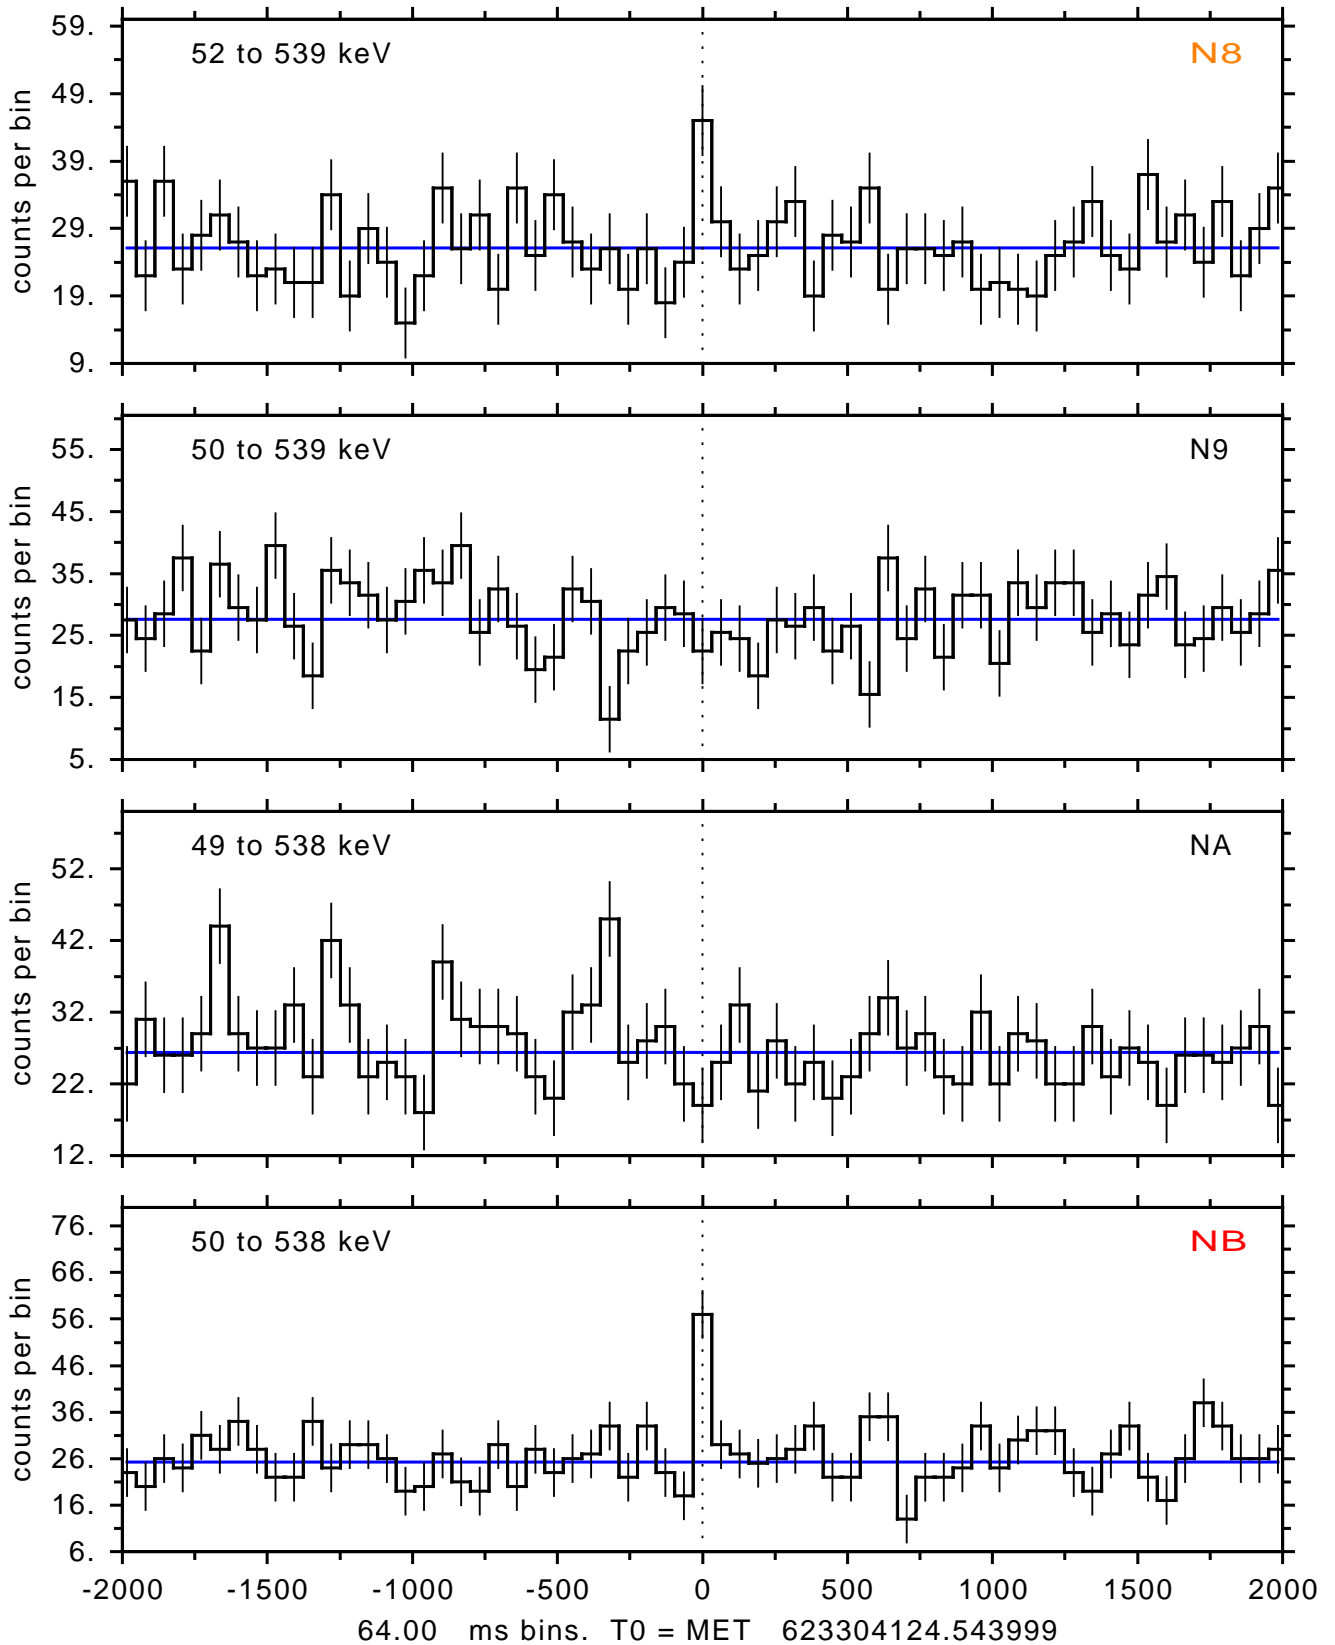

sGRB ver 116b of 2020 Feb 14 run on 2020-10-02 02:22:42
T0 = 623304124.543999 = 2020-10-02 04:01:59.544000
Algr: 2: P01 of F0001: glg_tte_b0_201002_04z_v00

sGRB ver 116b of 2020 Feb 14 run on 2020-10-02 02:22:42

T0 = 623304124.543999 = 2020-10-02 04:01:59.544000

Algr: 2: P01 of F0001: glg_tte_b0_201002_04z_v00

sGRB ver 116b of 2020 Feb 14 run on 2020-10-02 02:22:42
T0 = 623304124.543999 = 2020-10-02 04:01:59.544000
Algr: 2: P01 of F0001: glg_tte_b0_201002_04z_v00

sGRB ver 116b of 2020 Feb 14 run on 2020-10-02 02:22:42
T0 = 623304124.543999 = 2020-10-02 04:01:59.544000
Algr: 2: P01 of F0001: glg_tte_b0_201002_04z_v00