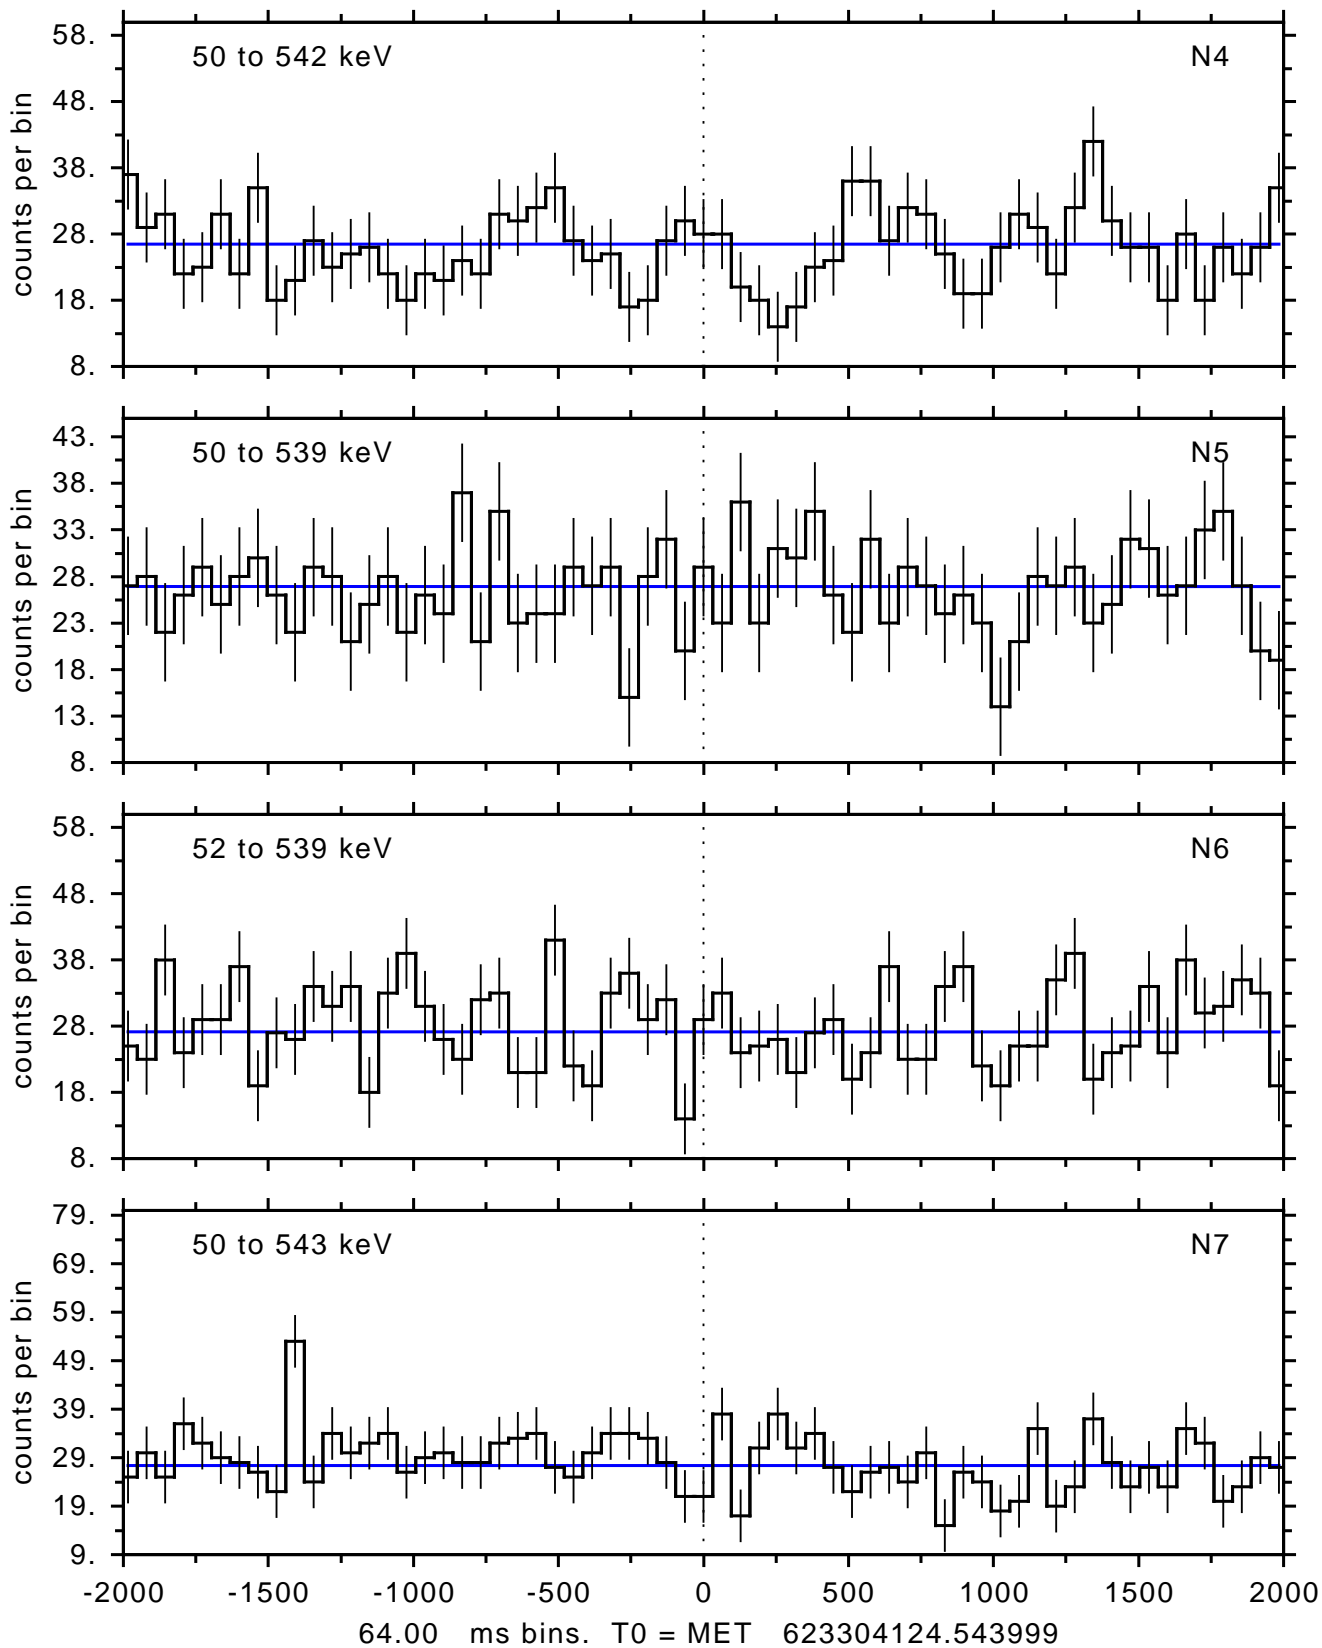

sGRB ver 116b of 2020 Feb 14 run on 2020-10-02 02:22:42
T0 = 623304124.543999 = 2020-10-02 04:01:59.544000
Algr: 2: P01 of F0001: glg_tte_b0_201002_04z_v00

sGRB ver 116b of 2020 Feb 14 run on 2020-10-02 02:22:42

T0 = 623304124.543999 = 2020-10-02 04:01:59.544000

Algr: 2: P01 of F0001: glg_tte_b0_201002_04z_v00

sGRB ver 116b of 2020 Feb 14 run on 2020-10-02 02:22:42
T0 = 623304124.543999 = 2020-10-02 04:01:59.544000
Algr: 2: P01 of F0001: glg_tte_b0_201002_04z_v00

sGRB ver 116b of 2020 Feb 14 run on 2020-10-02 02:22:42
T0 = 623304124.543999 = 2020-10-02 04:01:59.544000
Algr: 2: P01 of F0001: glg_tte_b0_201002_04z_v00