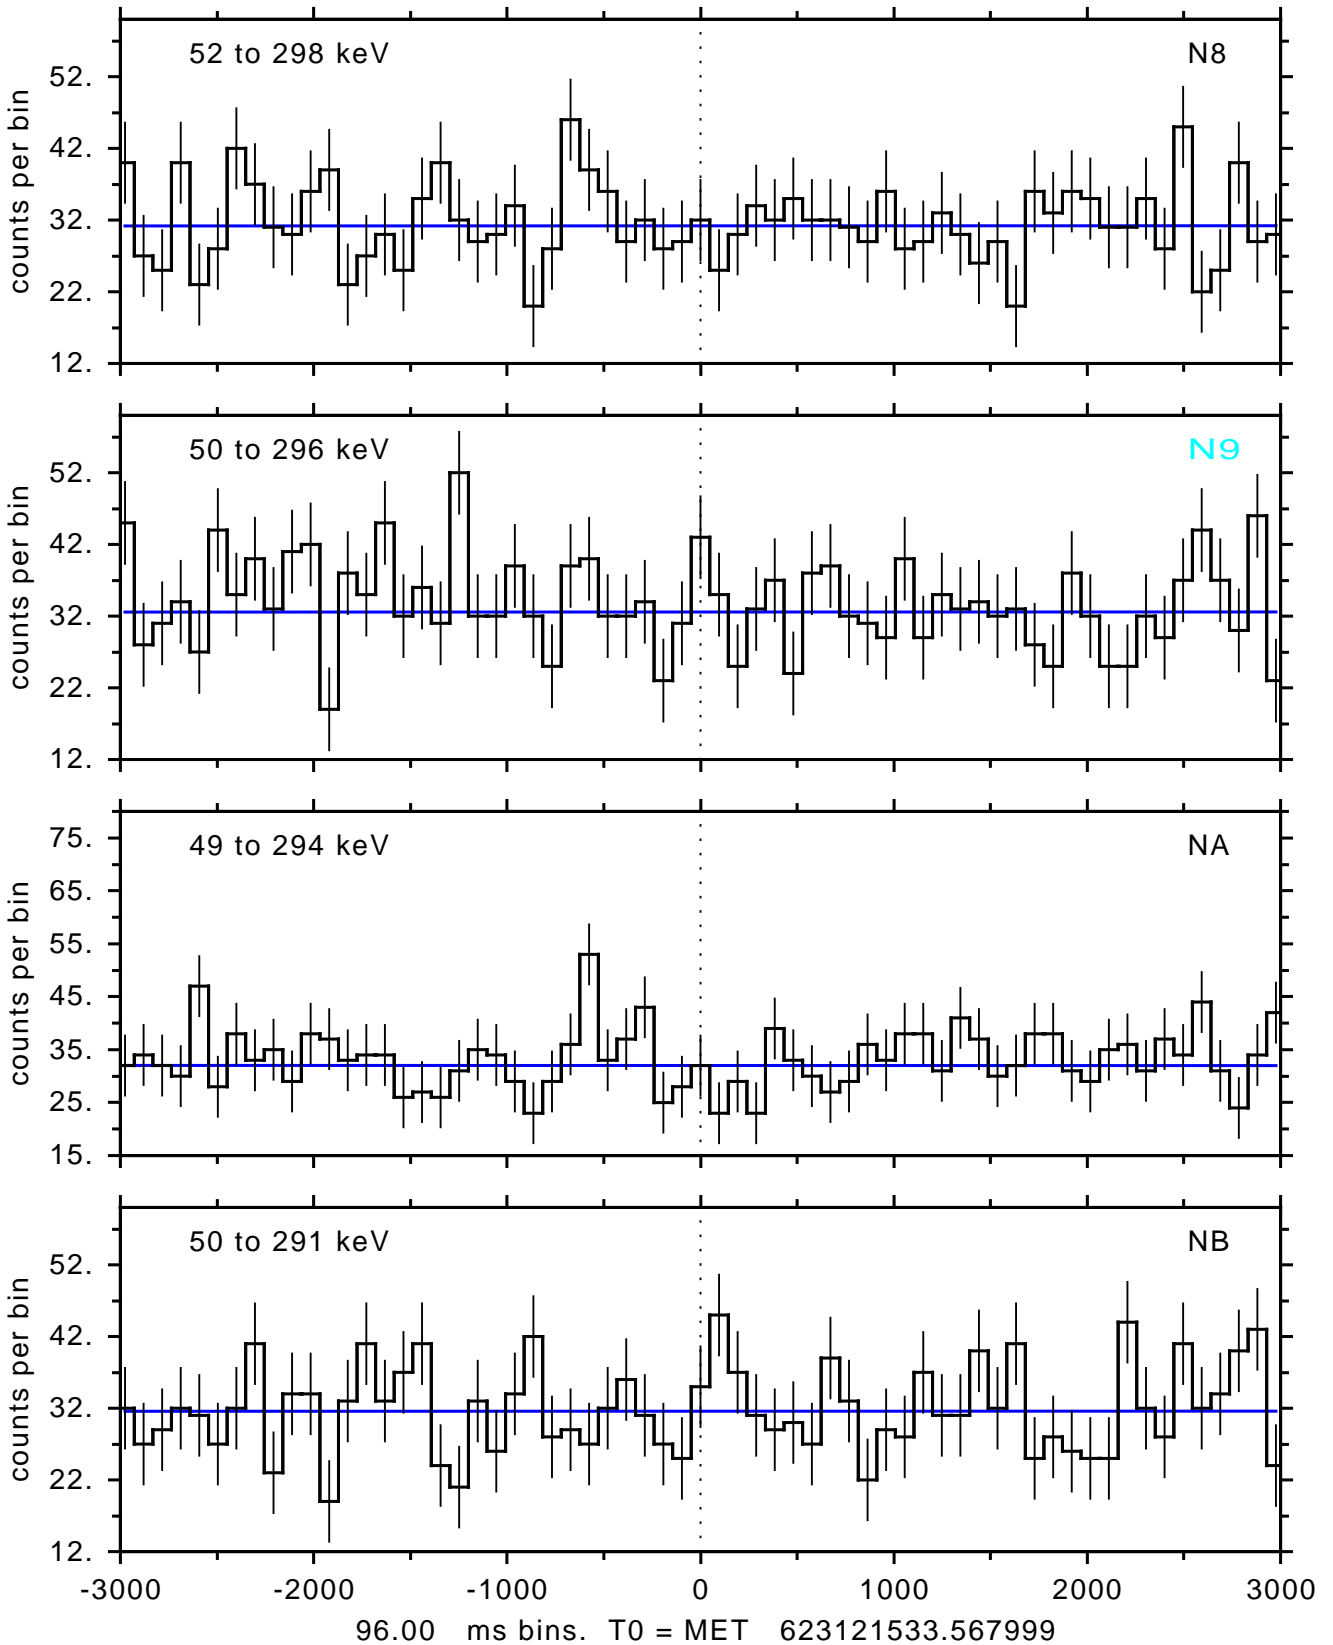

sGRB ver 116b of 2020 Feb 14 run on 2020-09-29 22:15:01
T0 = 623121533.567999 = 2020-09-30 01:18:48.568000
Algr: 4: P01 of F0001: glg_tte_b0_200930_01z_v00

sGRB ver 116b of 2020 Feb 14 run on 2020-09-29 22:15:01
T0 = 623121533.567999 = 2020-09-30 01:18:48.568000
Algr: 4: P01 of F0001: glg_tte_b0_200930_01z_v00