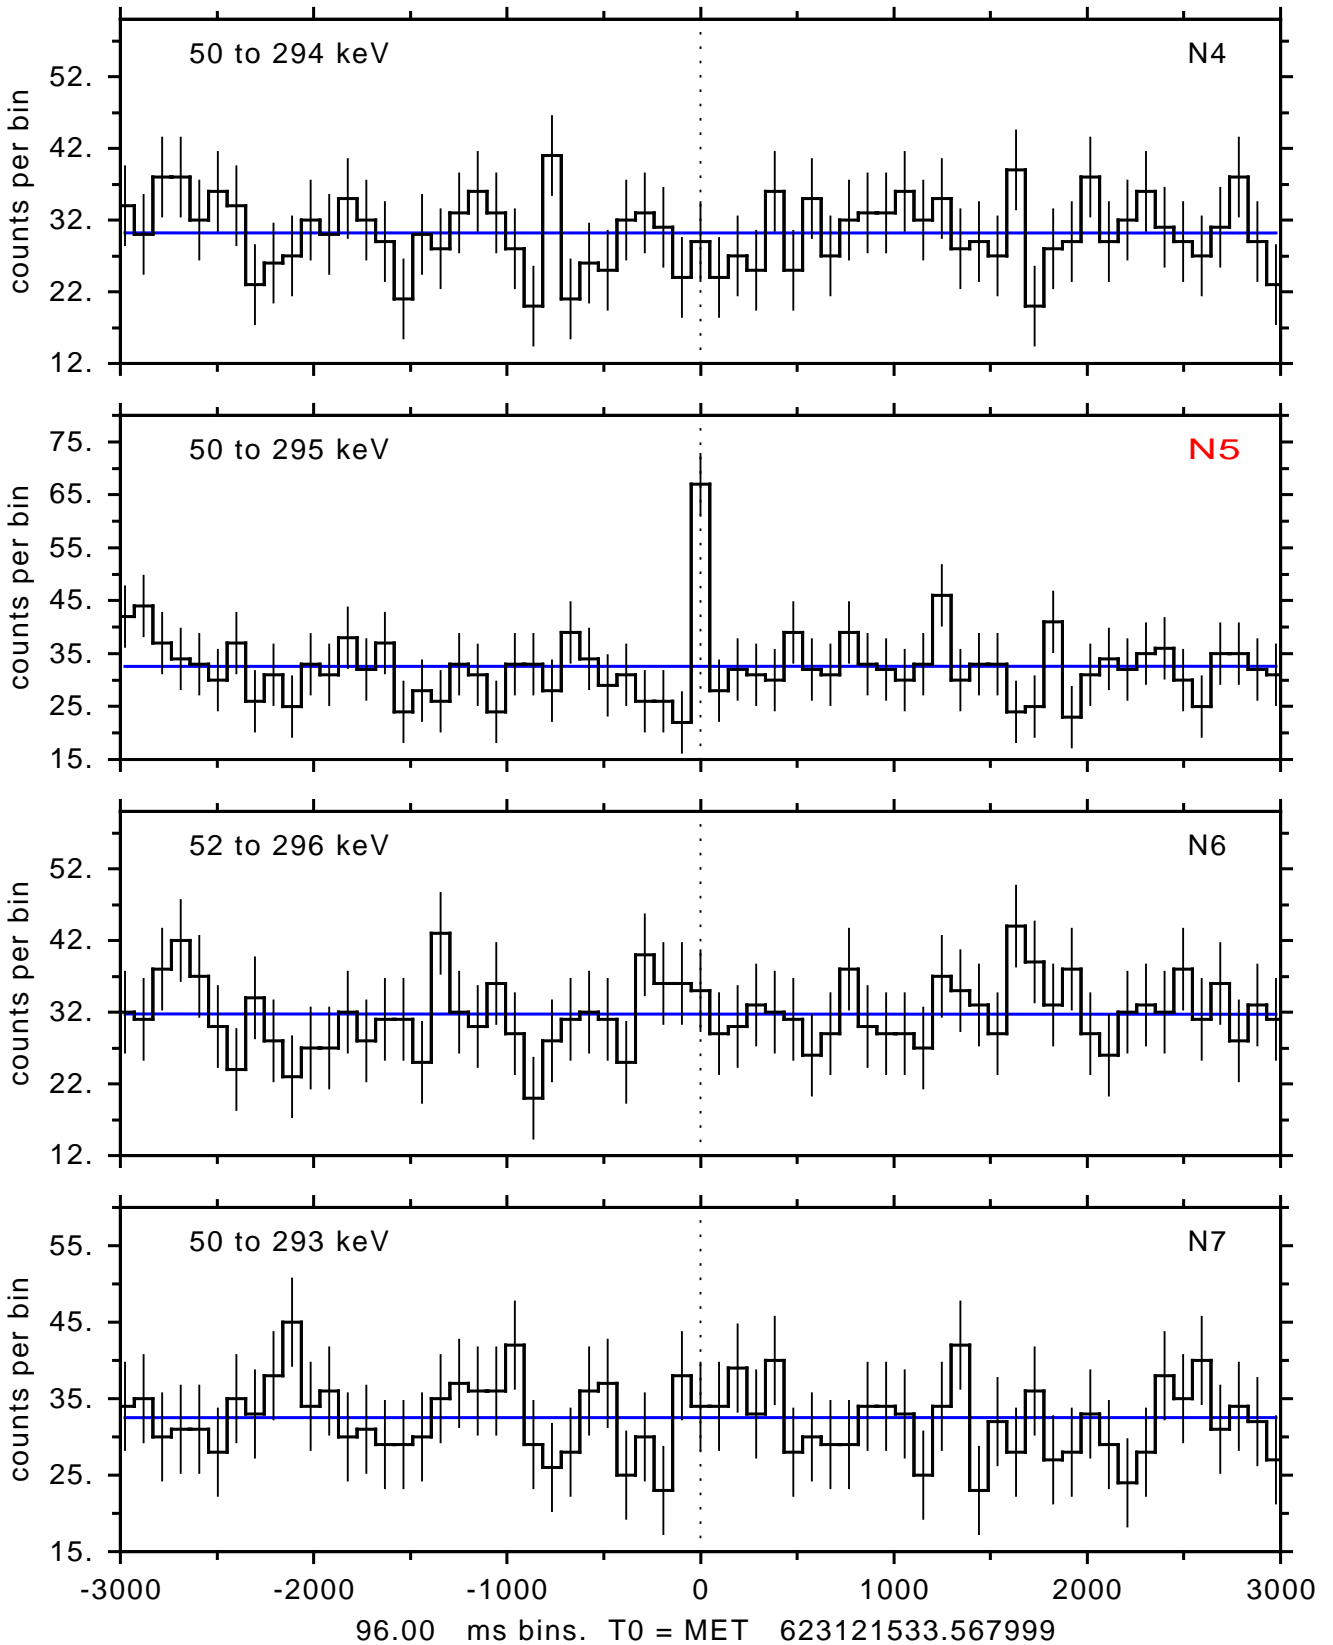

sGRB ver 116b of 2020 Feb 14 run on 2020-09-29 22:15:01
T0 = 623121533.567999 = 2020-09-30 01:18:48.568000
Algr: 4: P01 of F0001: glg_tte_b0_200930_01z_v00

sGRB ver 116b of 2020 Feb 14 run on 2020-09-29 22:15:01
T0 = 623121533.567999 = 2020-09-30 01:18:48.568000
Algr: 4: P01 of F0001: glg_tte_b0_200930_01z_v00