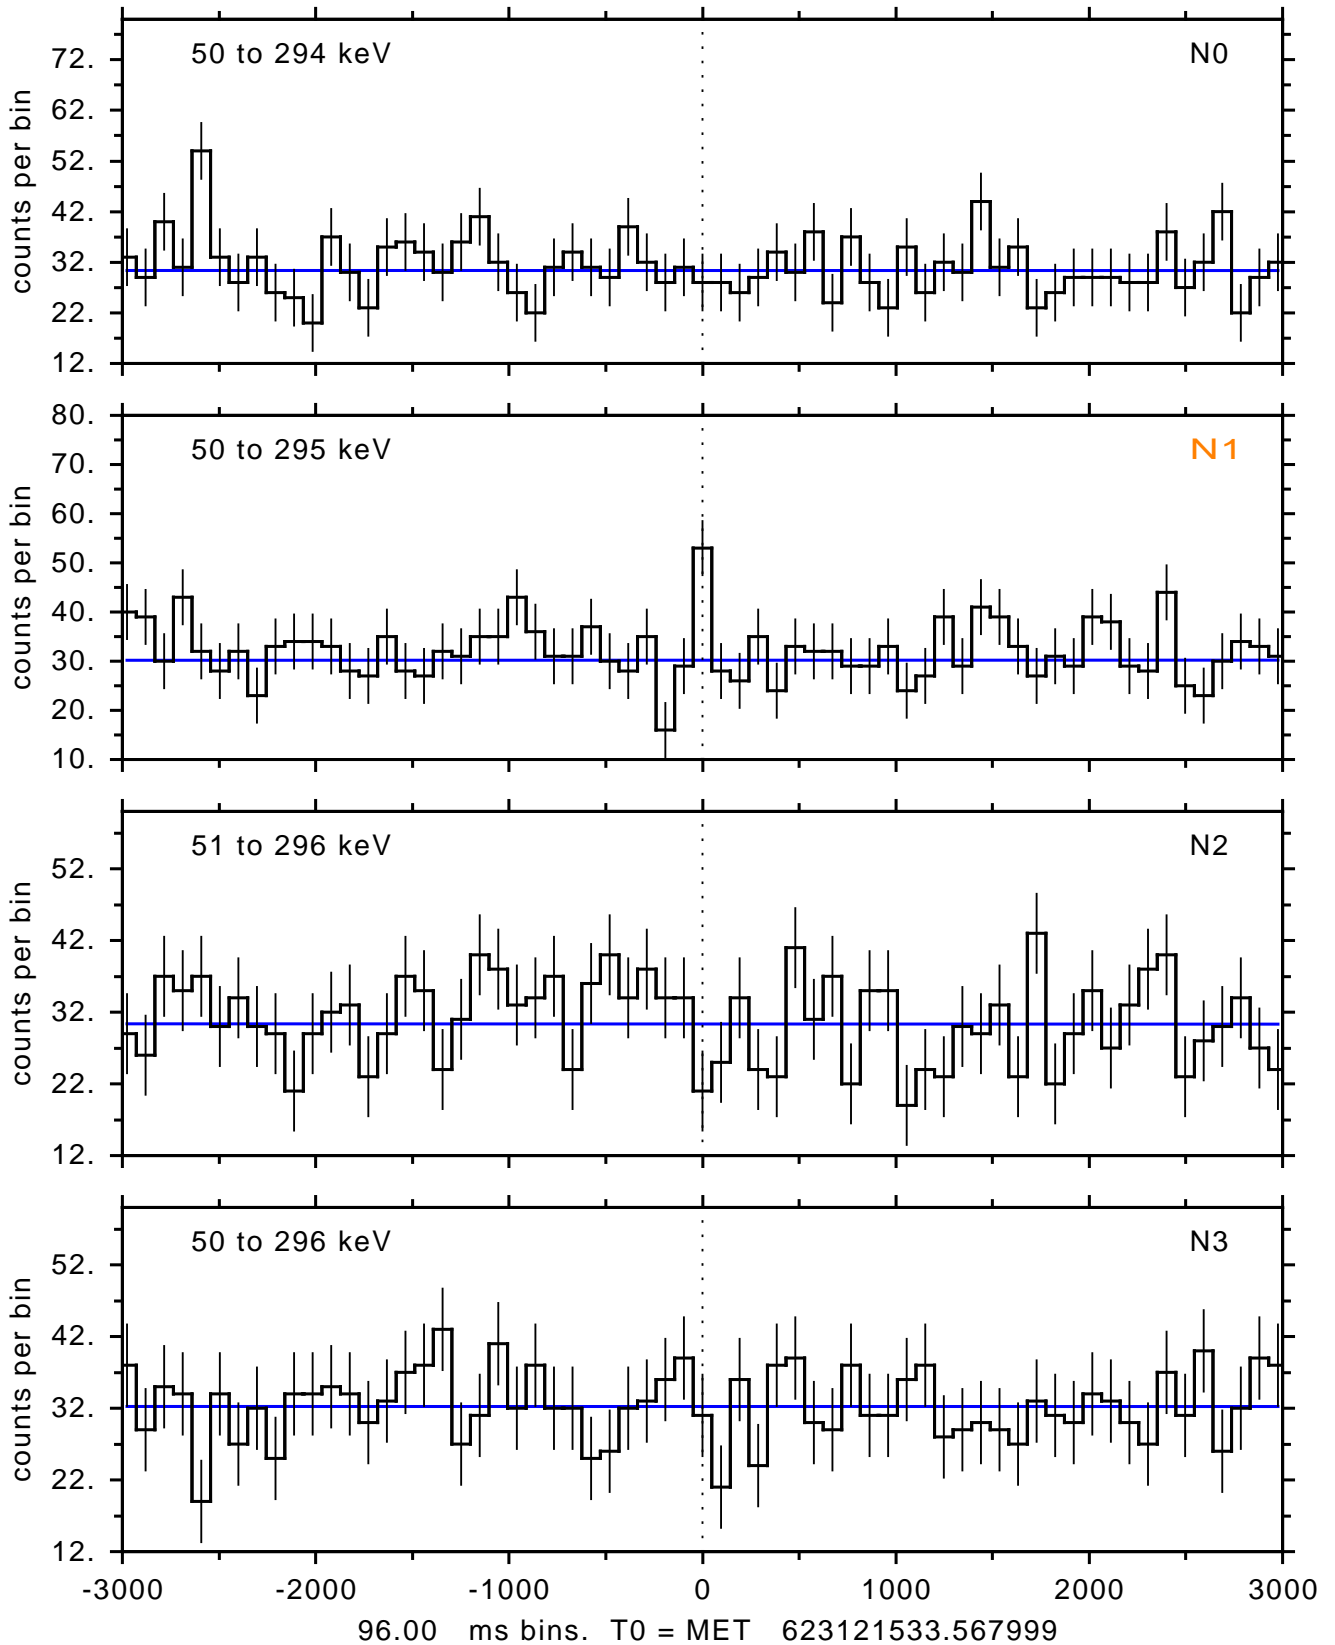

sGRB ver 116b of 2020 Feb 14 run on 2020-09-29 22:15:01
T0 = 623121533.567999 = 2020-09-30 01:18:48.568000
Algr: 4: P01 of F0001: glg_tte_b0_200930_01z_v00

sGRB ver 116b of 2020 Feb 14 run on 2020-09-29 22:15:01
T0 = 623121533.567999 = 2020-09-30 01:18:48.568000
Algr: 4: P01 of F0001: glg_tte_b0_200930_01z_v00