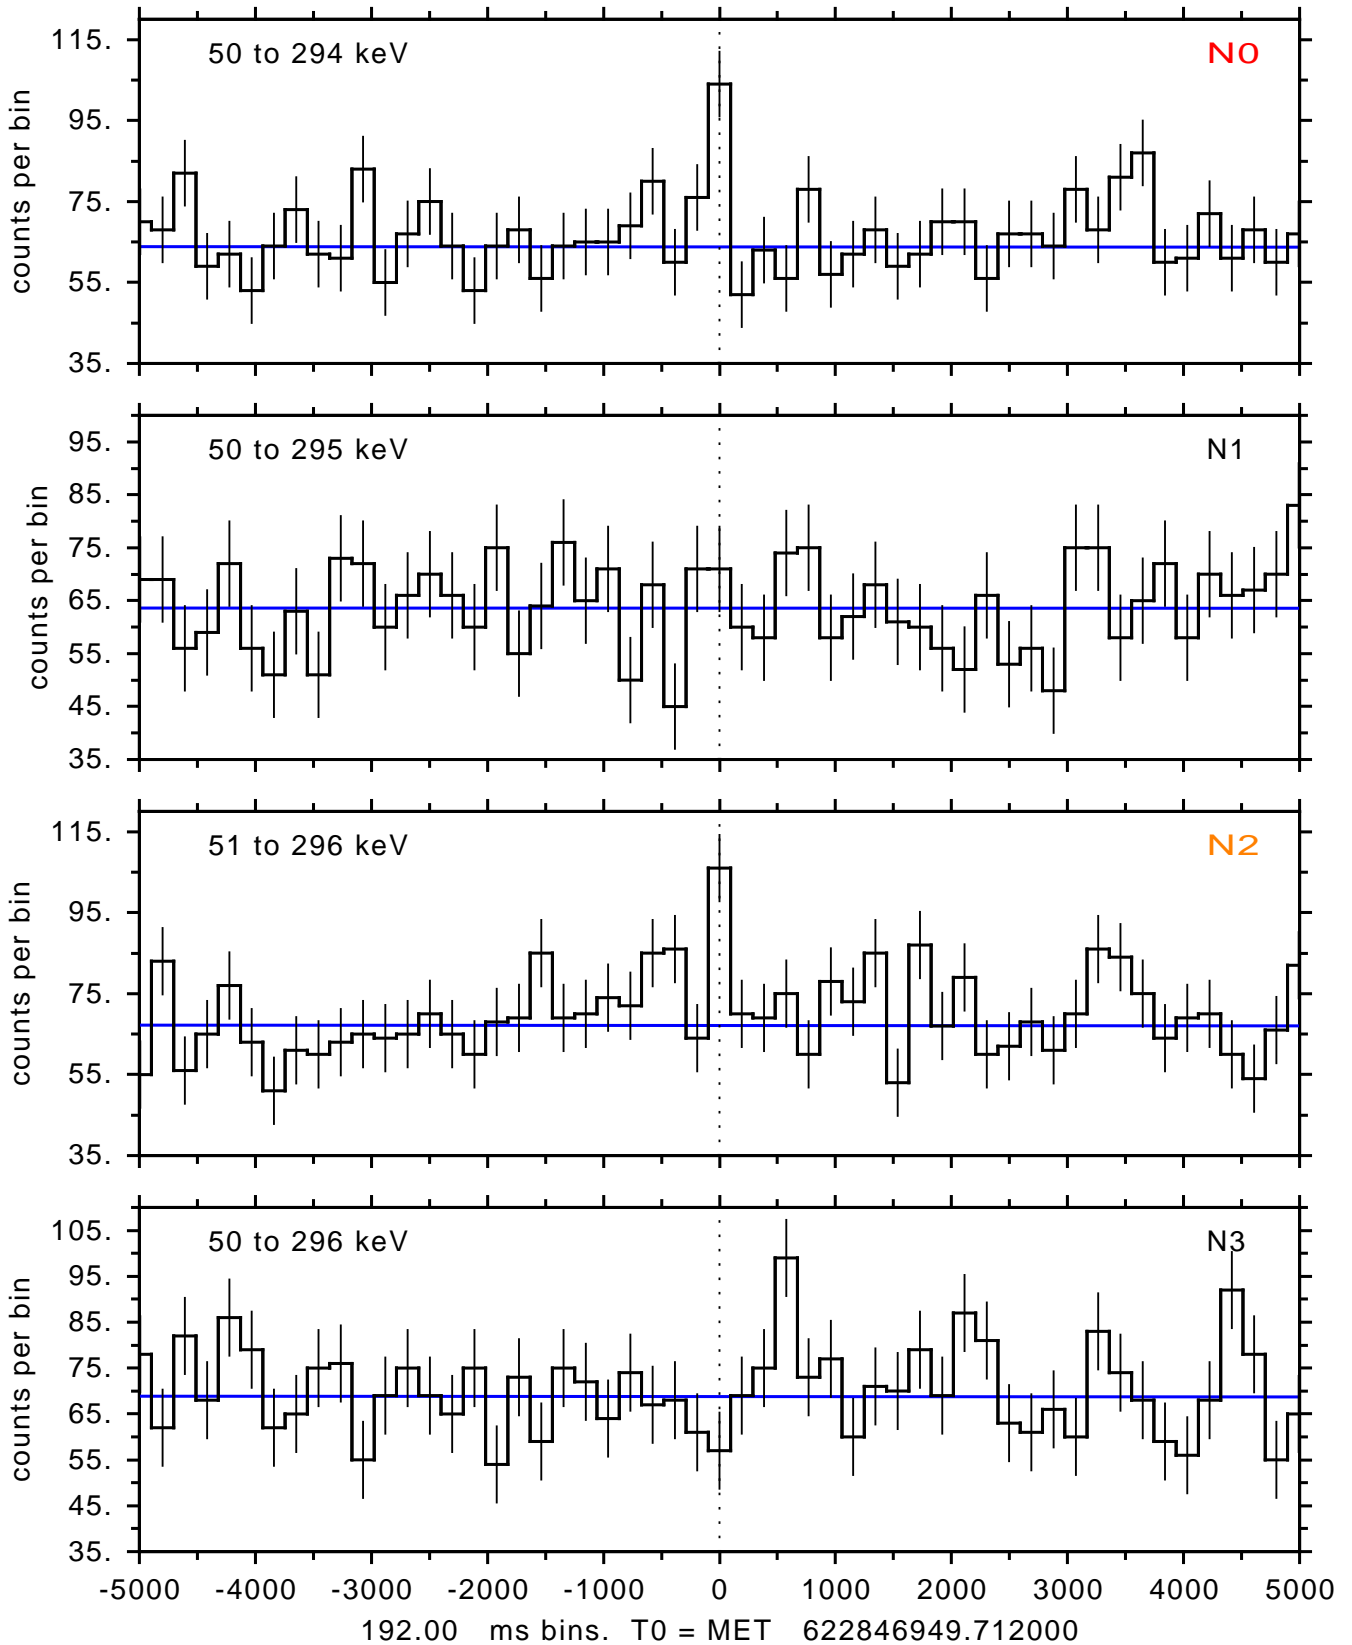

sGRB ver 116b of 2020 Feb 14 run on 2020-09-26 19:39:02  
T0 = 622846949.712000 = 2020-09-26 21:02:24.712000  
Algr: 4: P02 of F0001: glg\_tte\_b0\_200926\_21z\_v00

sGRB ver 116b of 2020 Feb 14 run on 2020-09-26 19:39:02  
T0 = 622846949.712000 = 2020-09-26 21:02:24.712000  
Algr: 4: P02 of F0001: glg\_tte\_b0\_200926\_21z\_v00