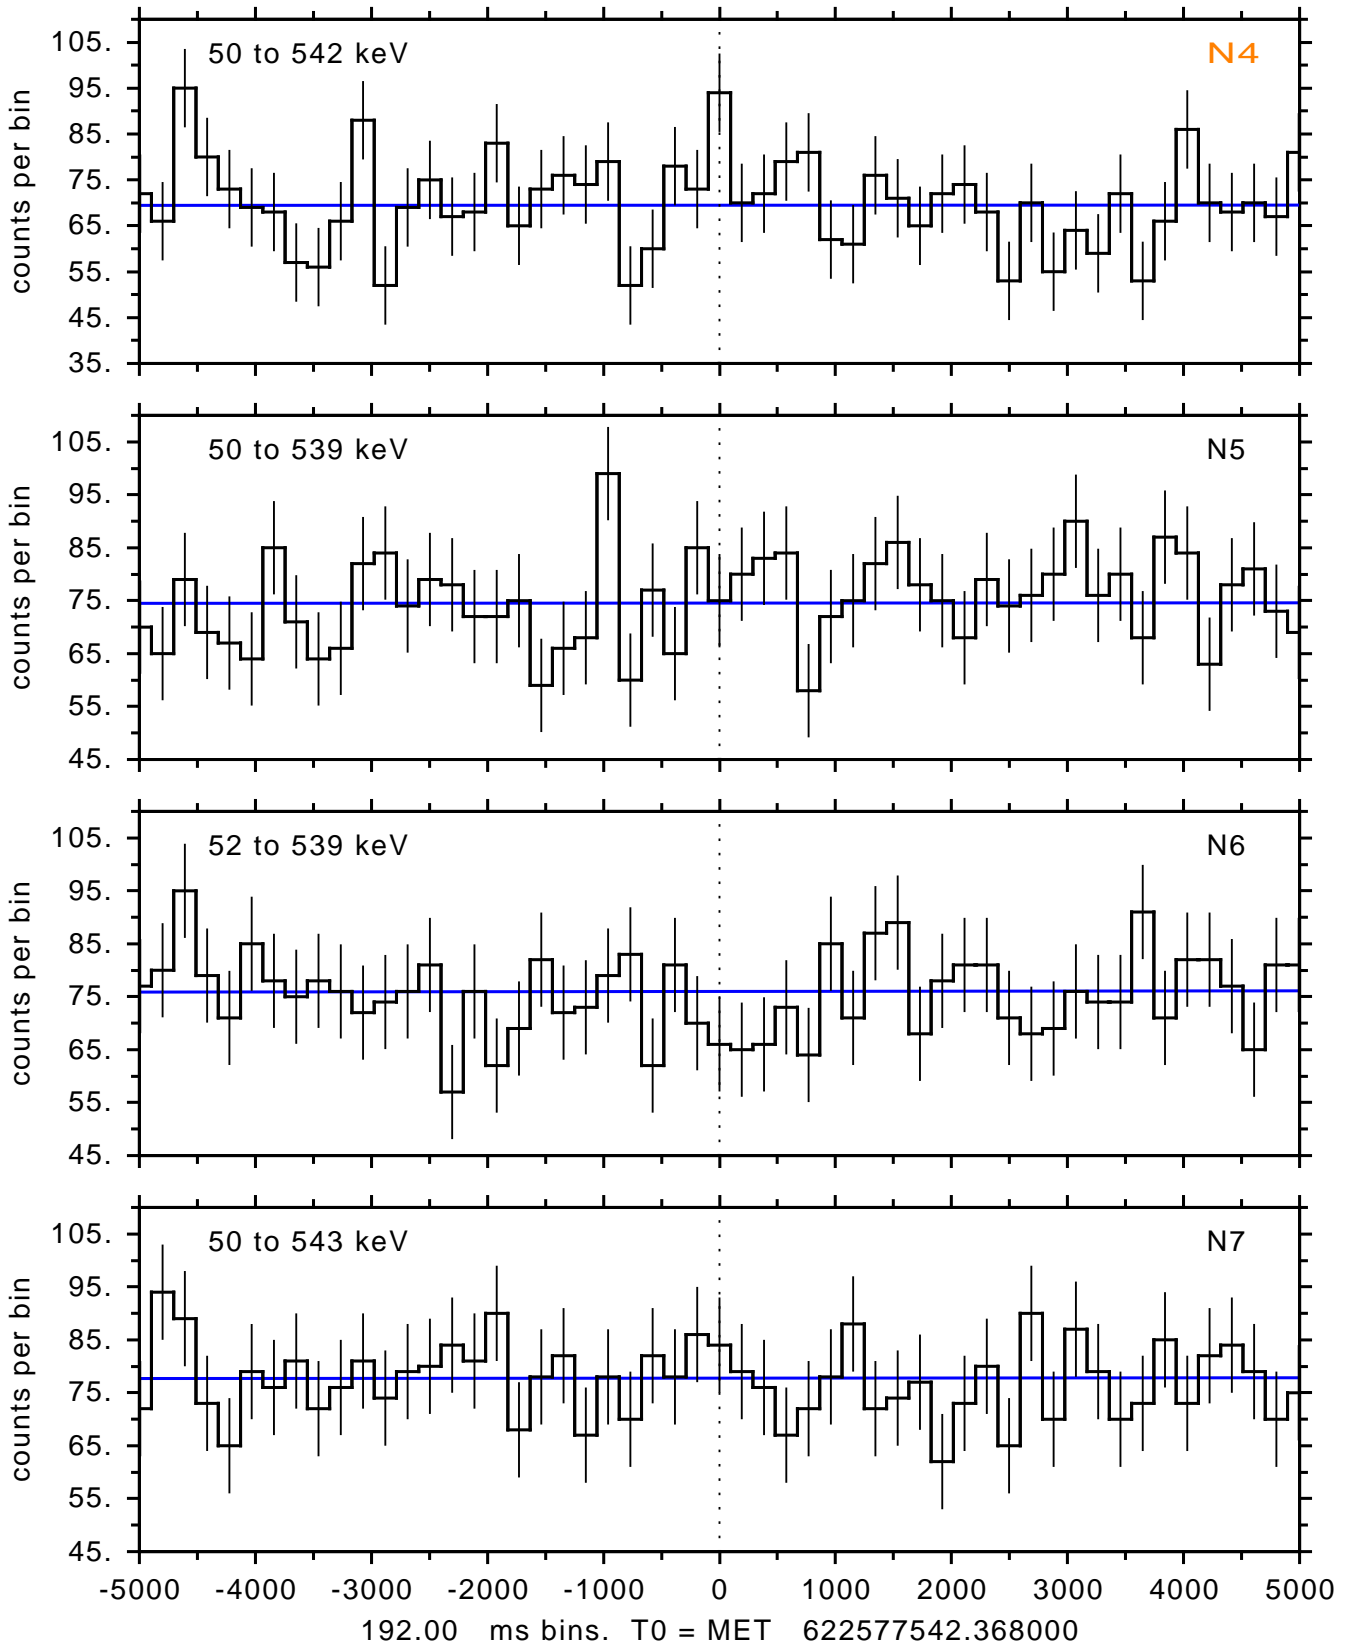

sGRB ver 116b of 2020 Feb 14 run on 2020-09-23 22:00:41
T0 = 622577542.368000 = 2020-09-23 18:12:17.368000
Algr: 2: P01 of F0001: glg_tte_b0_200923_18z_v00

sGRB ver 116b of 2020 Feb 14 run on 2020-09-23 22:00:41
T0 = 622577542.368000 = 2020-09-23 18:12:17.368000
Algr: 2: P01 of F0001: glg_tte_b0_200923_18z_v00