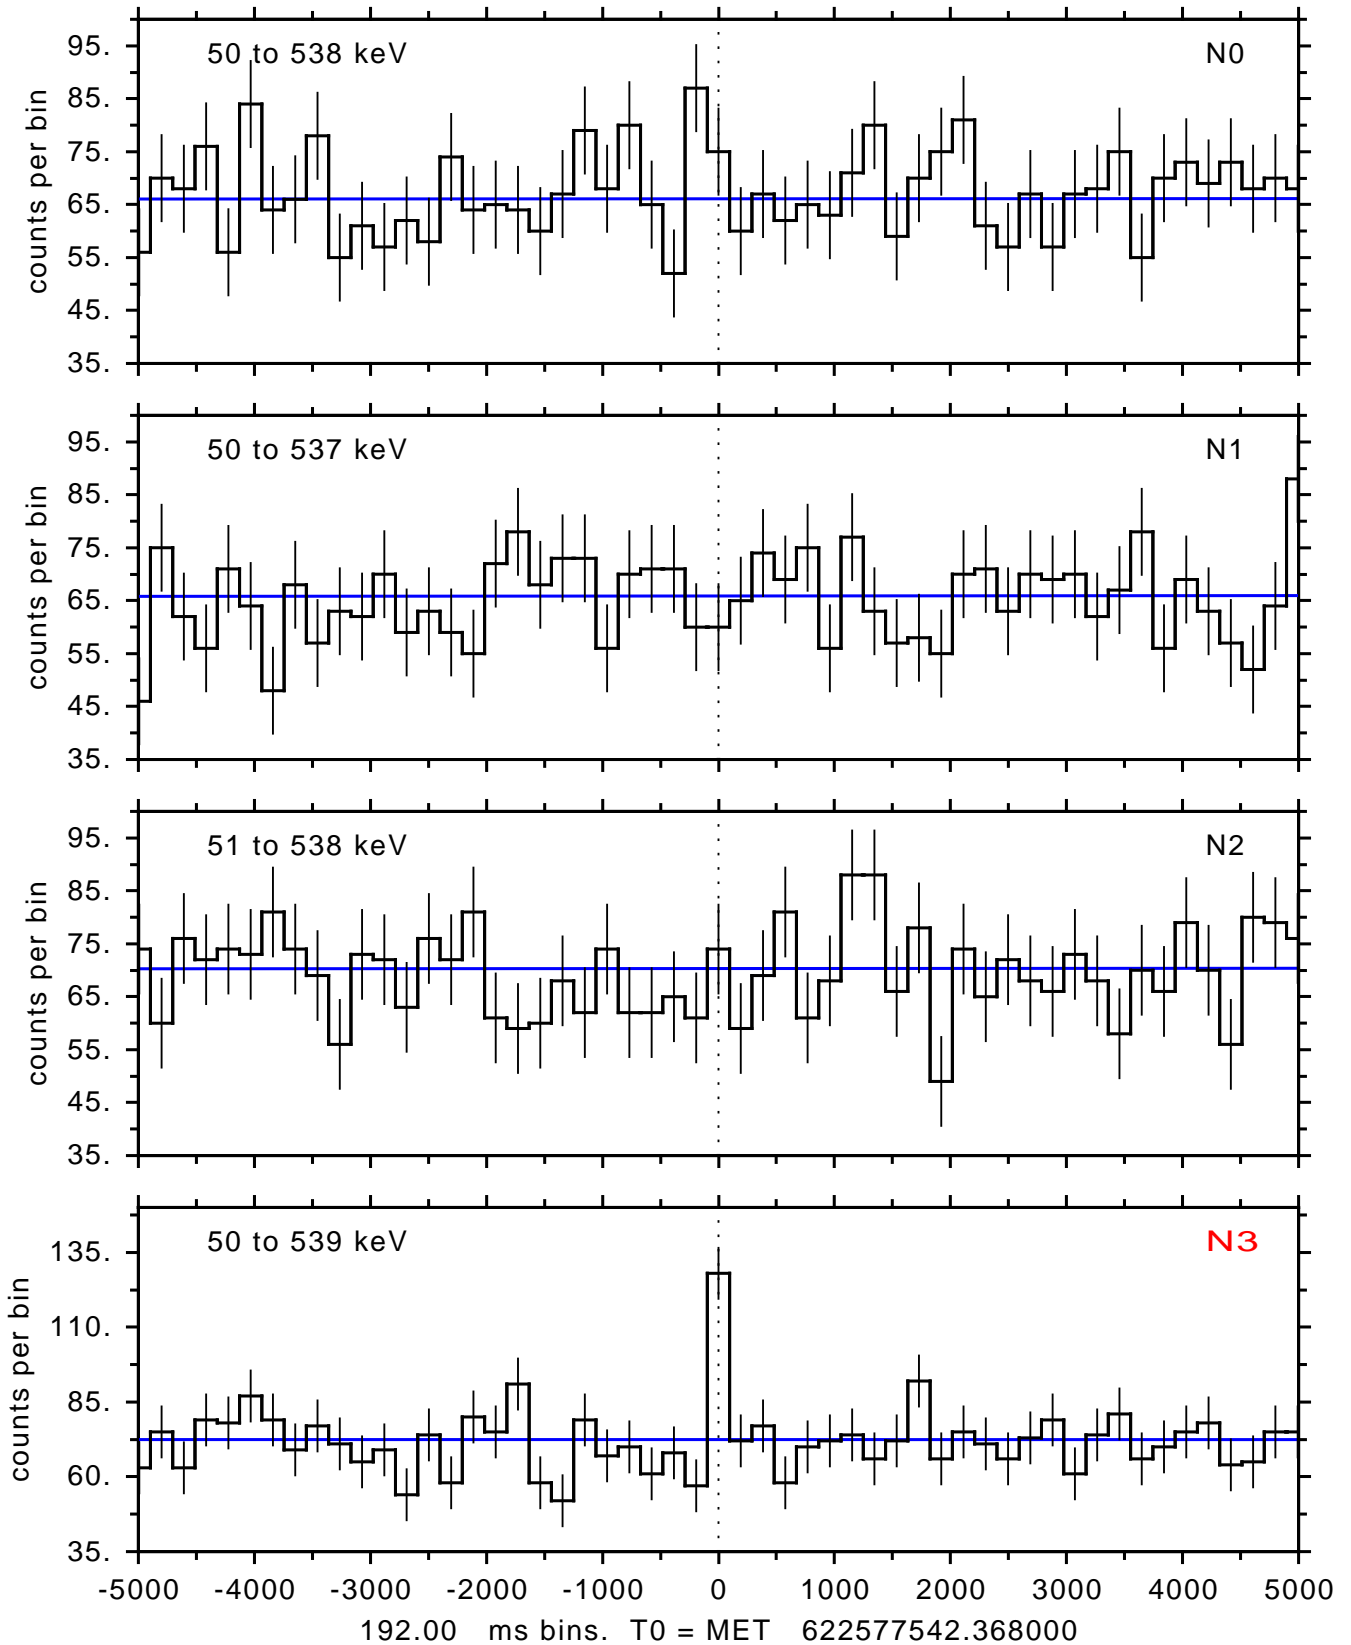

sGRB ver 116b of 2020 Feb 14 run on 2020-09-23 22:00:41
T0 = 622577542.368000 = 2020-09-23 18:12:17.368000
Algr: 2: P01 of F0001: glg_tte_b0_200923_18z_v00

sGRB ver 116b of 2020 Feb 14 run on 2020-09-23 22:00:41
T0 = 622577542.368000 = 2020-09-23 18:12:17.368000
Algr: 2: P01 of F0001: glg_tte_b0_200923_18z_v00