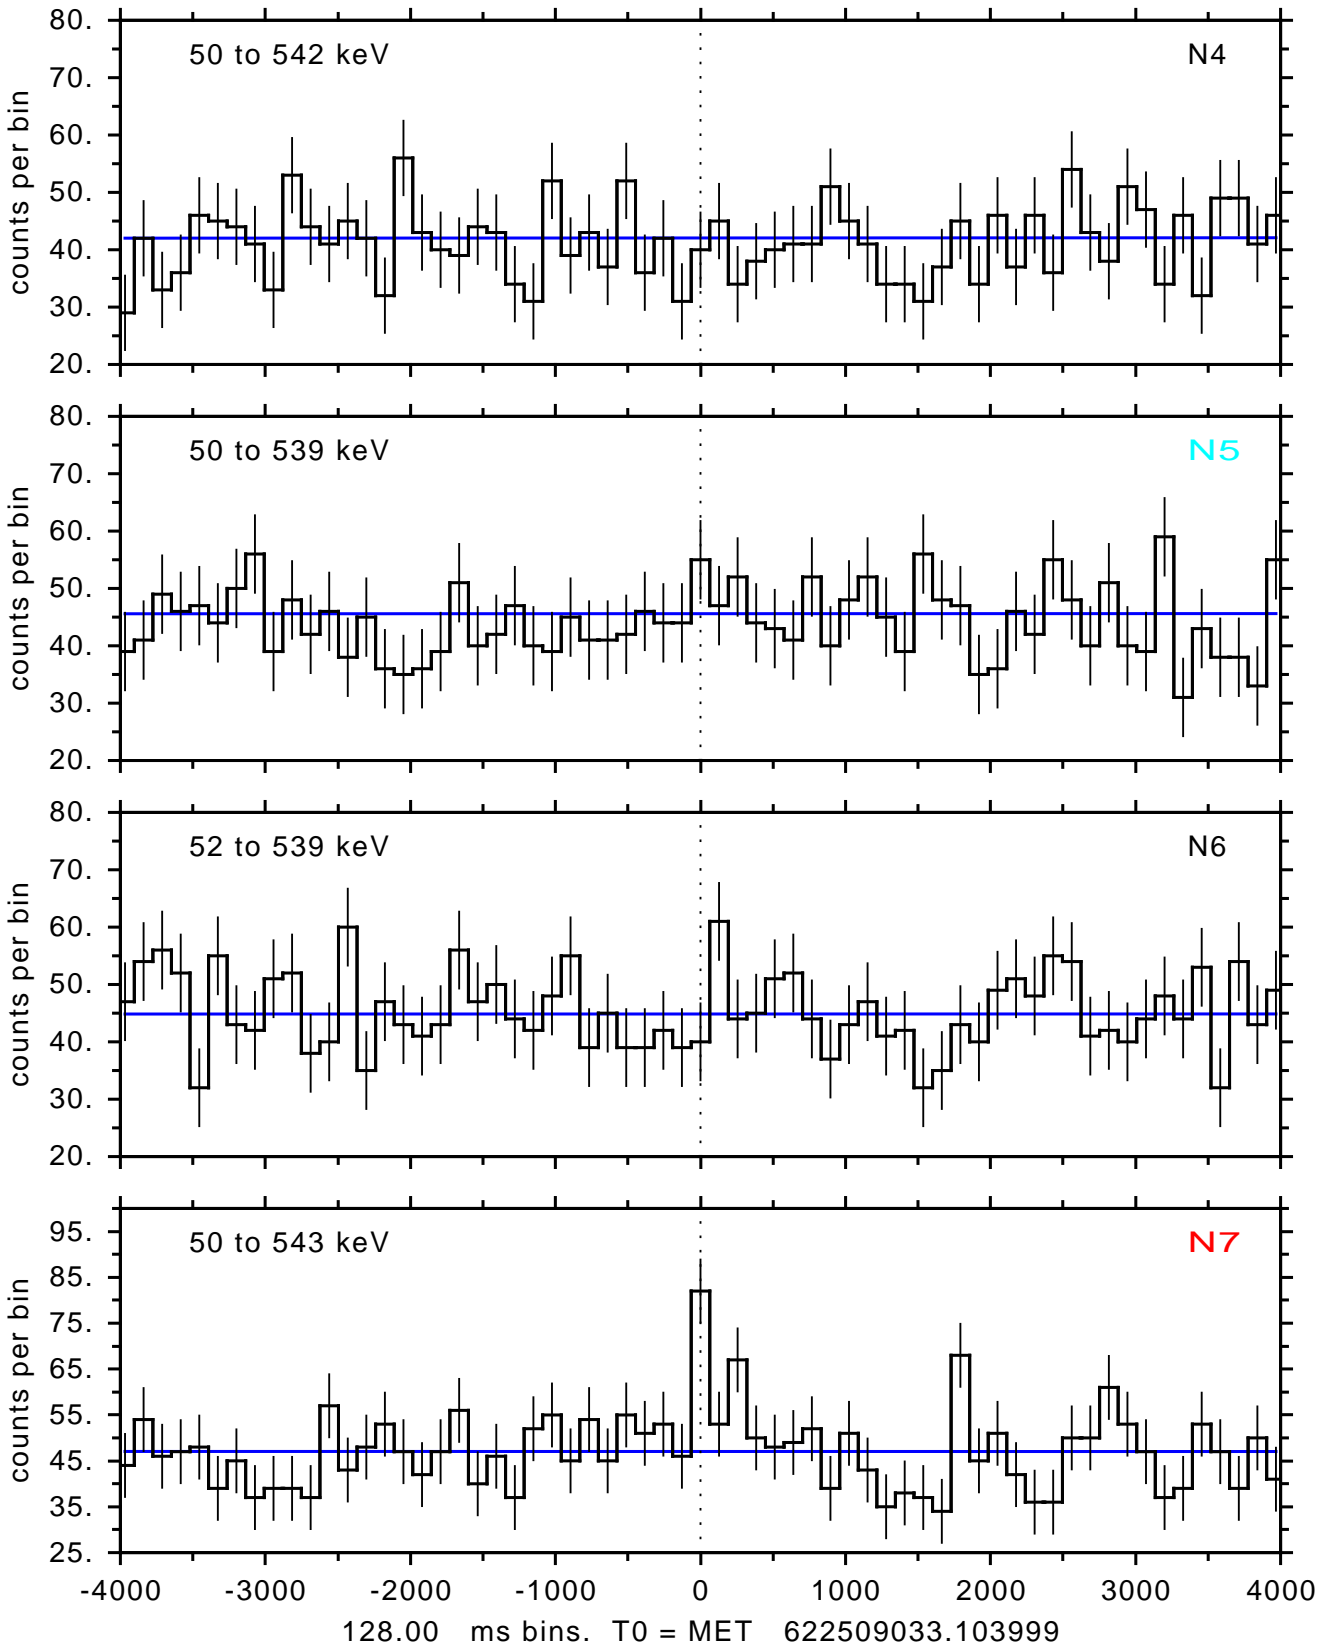

sGRB ver 116b of 2020 Feb 14 run on 2020-09-22 21:10:26
T0 = 622509033.103999 = 2020-09-22 23:10:28.104000
Algr: 2: P01 of F0001: glg_tte_b0_200922_23z_v00

sGRB ver 116b of 2020 Feb 14 run on 2020-09-22 21:10:26
T0 = 622509033.103999 = 2020-09-22 23:10:28.104000
Algr: 2: P01 of F0001: glg_tte_b0_200922_23z_v00