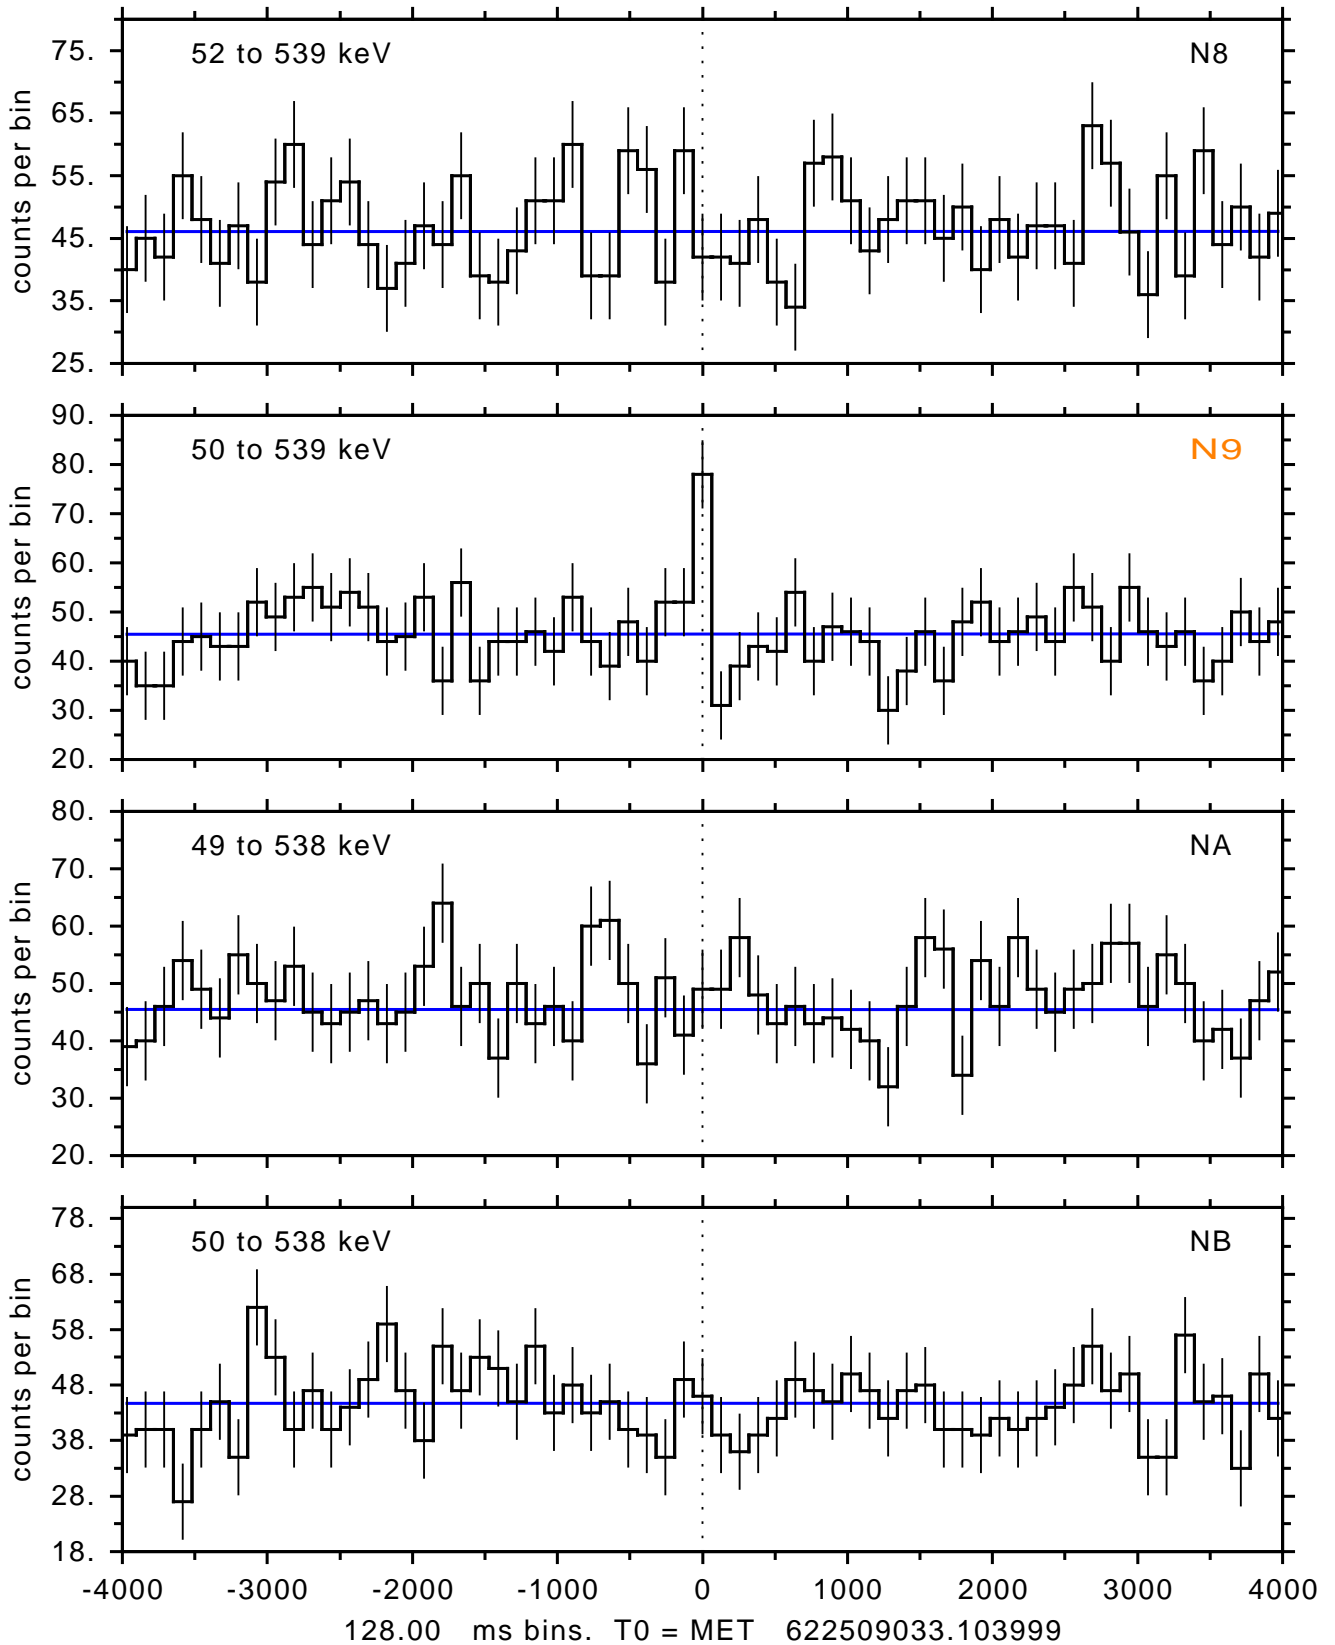

sGRB ver 116b of 2020 Feb 14 run on 2020-09-22 21:10:26
T0 = 622509033.103999 = 2020-09-22 23:10:28.104000
Algr: 2: P01 of F0001: glg_tte_b0_200922_23z_v00

sGRB ver 116b of 2020 Feb 14 run on 2020-09-22 21:10:26
T0 = 622509033.103999 = 2020-09-22 23:10:28.104000
Algr: 2: P01 of F0001: glg_tte_b0_200922_23z_v00