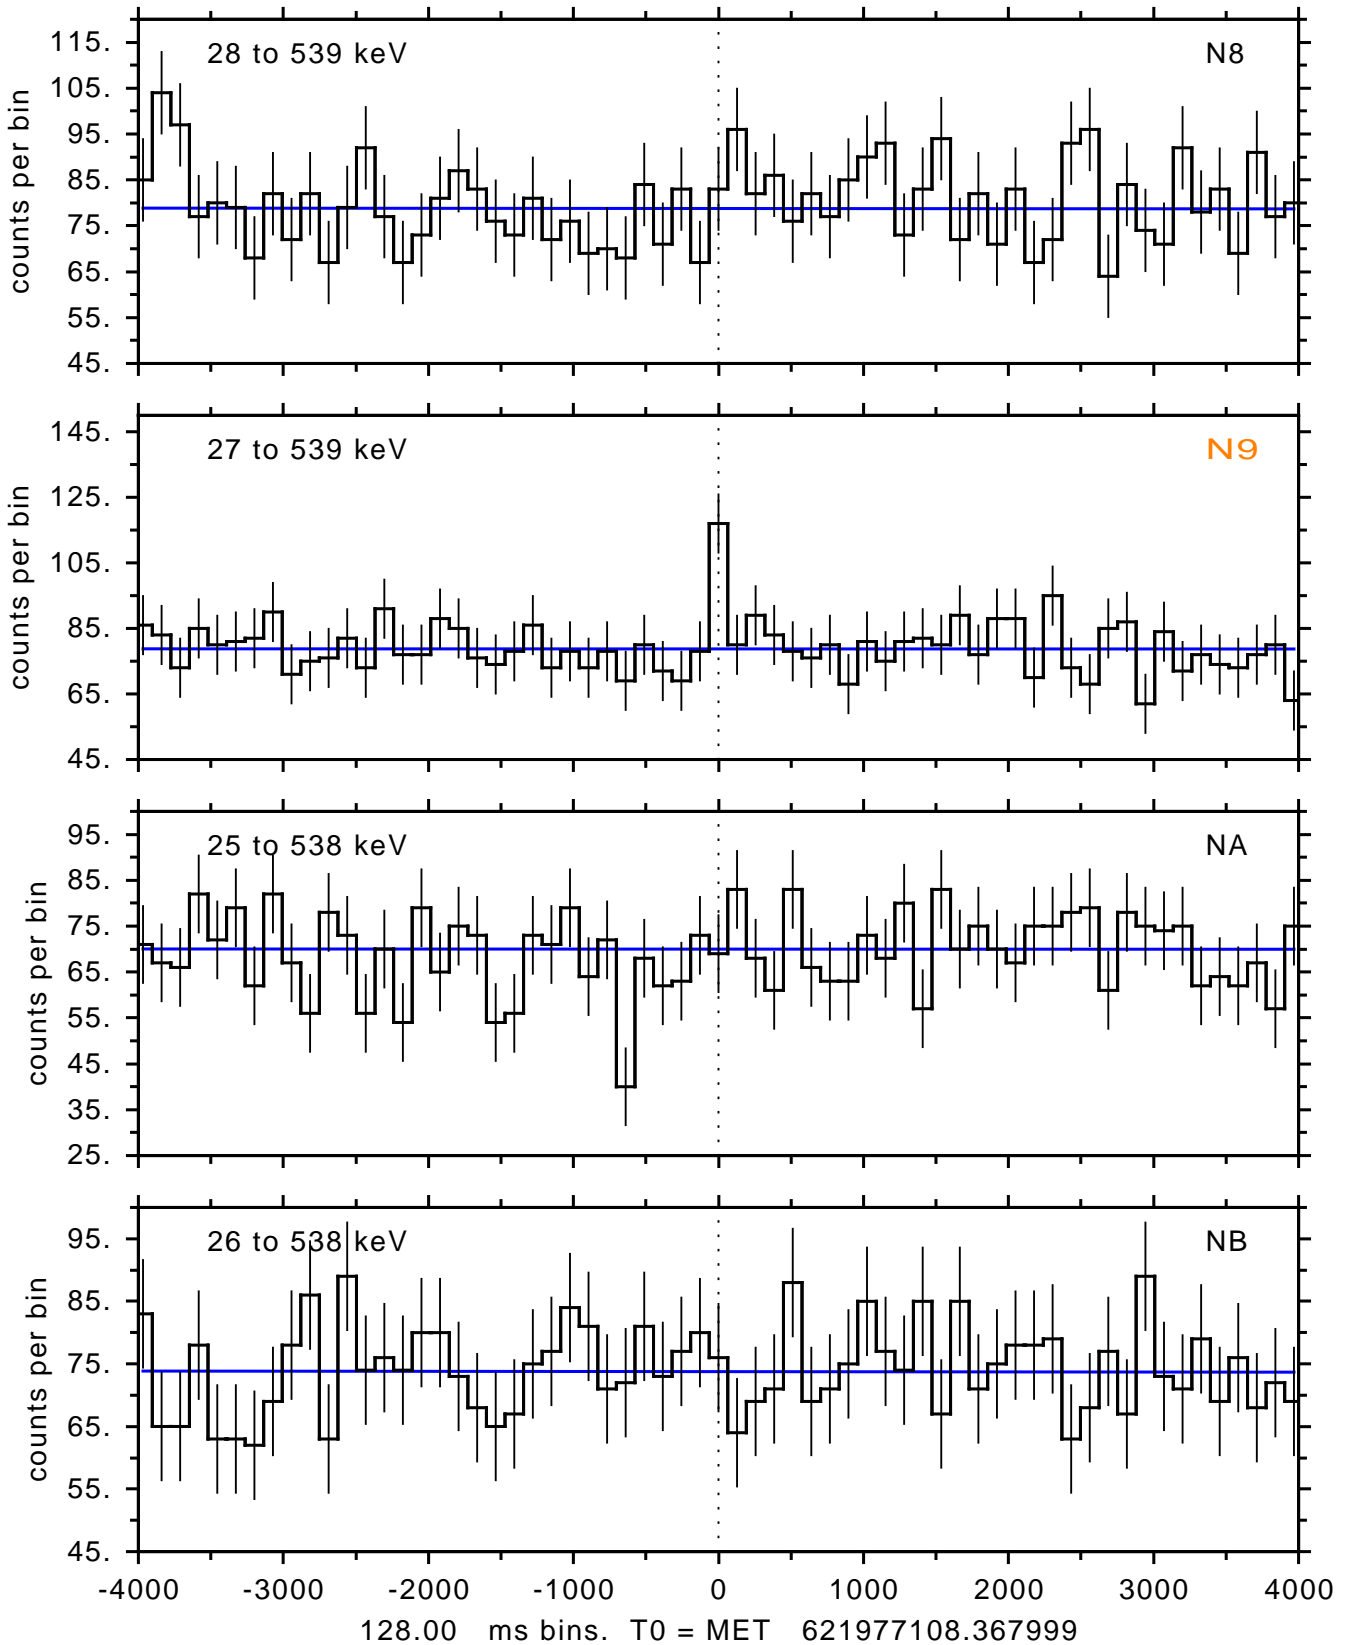

sGRB ver 116b of 2020 Feb 14 run on 2020-09-16 17:40:41
T0 = 621977108.367999 = 2020-09-16 19:25:03.368000
Algr: 1: P02 of F0001: glg_tte_b0_200916_19z_v00

sGRB ver 116b of 2020 Feb 14 run on 2020-09-16 17:40:41
T0 = 621977108.367999 = 2020-09-16 19:25:03.368000
Algr: 1: P02 of F0001: glg_tte_b0_200916_19z_v00