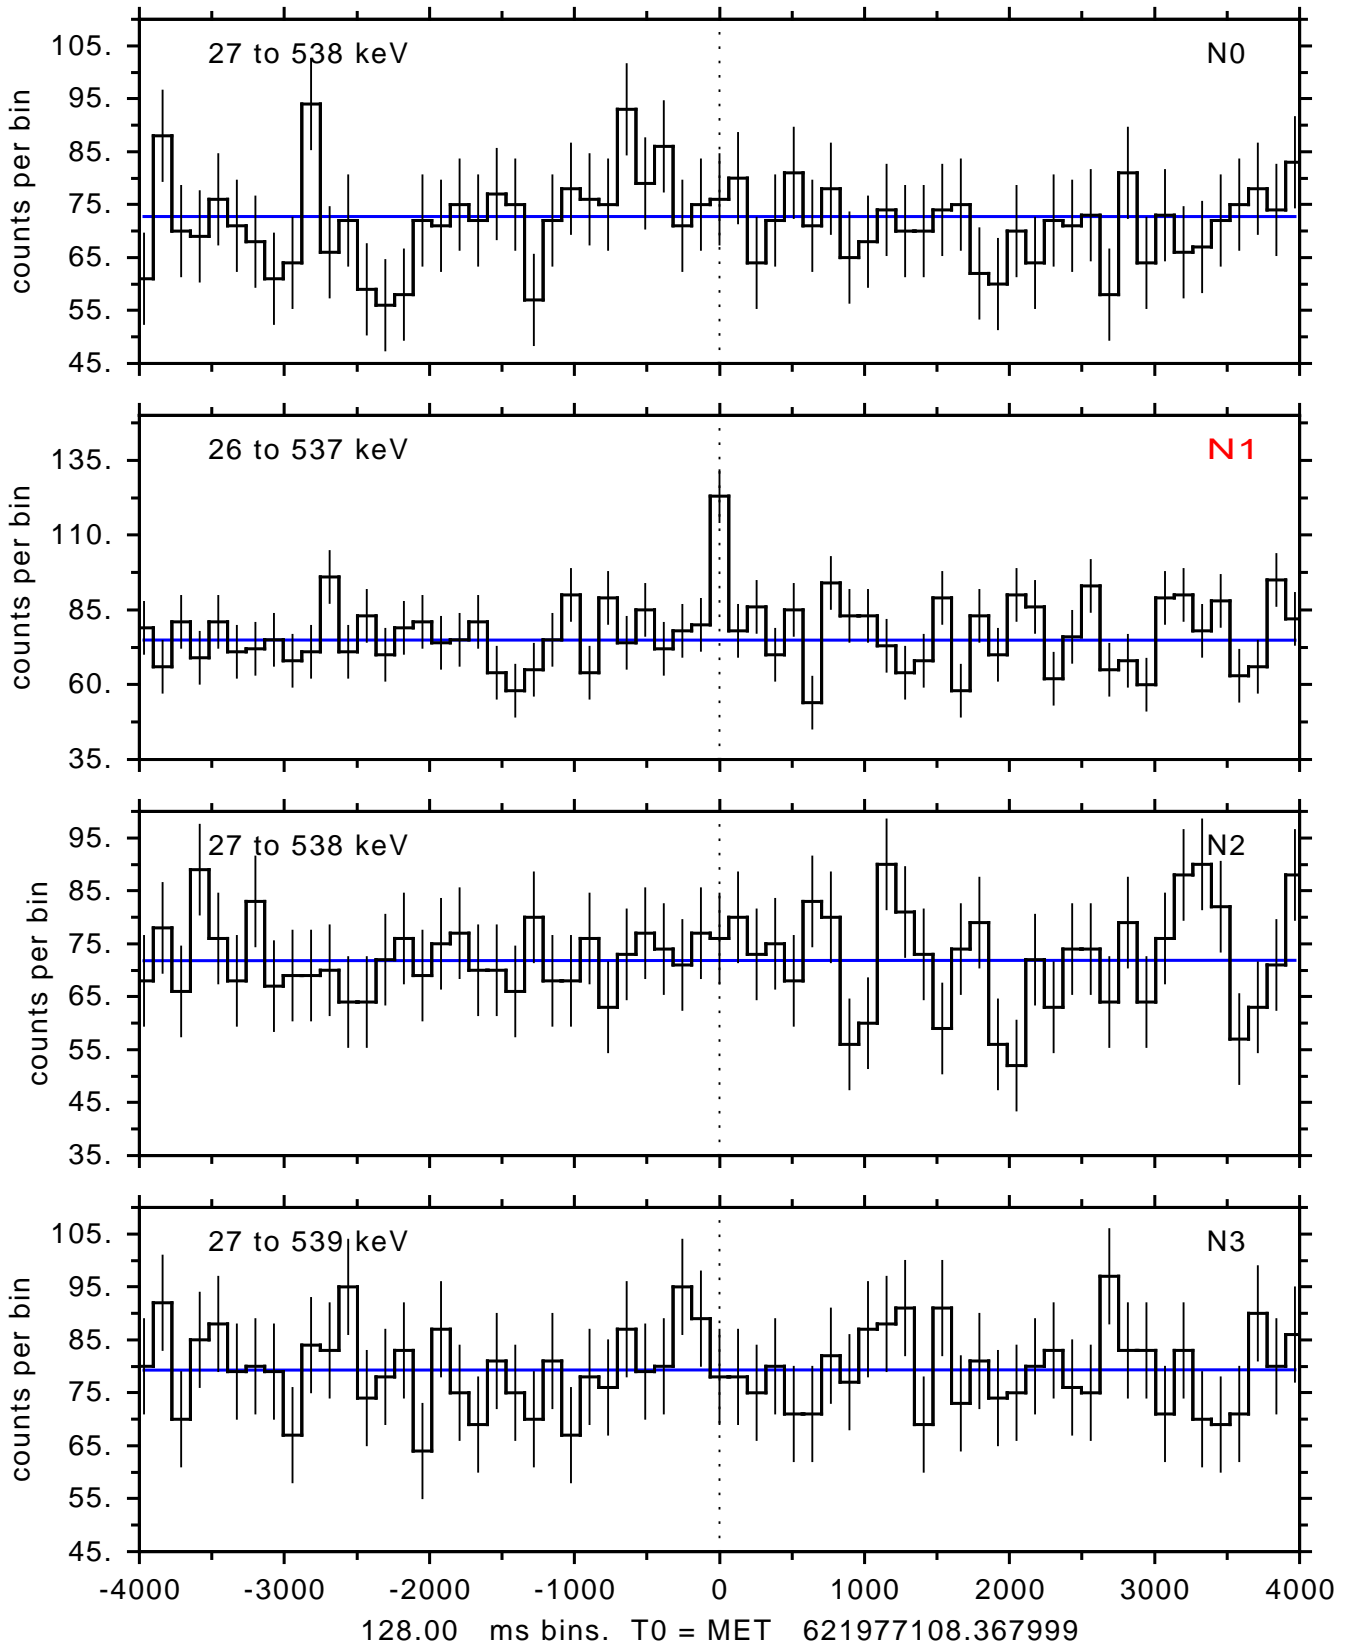

sGRB ver 116b of 2020 Feb 14 run on 2020-09-16 17:40:41
T0 = 621977108.367999 = 2020-09-16 19:25:03.368000
Algr: 1: P02 of F0001: glg_tte_b0_200916_19z_v00

sGRB ver 116b of 2020 Feb 14 run on 2020-09-16 17:40:41
T0 = 621977108.367999 = 2020-09-16 19:25:03.368000
Algr: 1: P02 of F0001: glg_tte_b0_200916_19z_v00