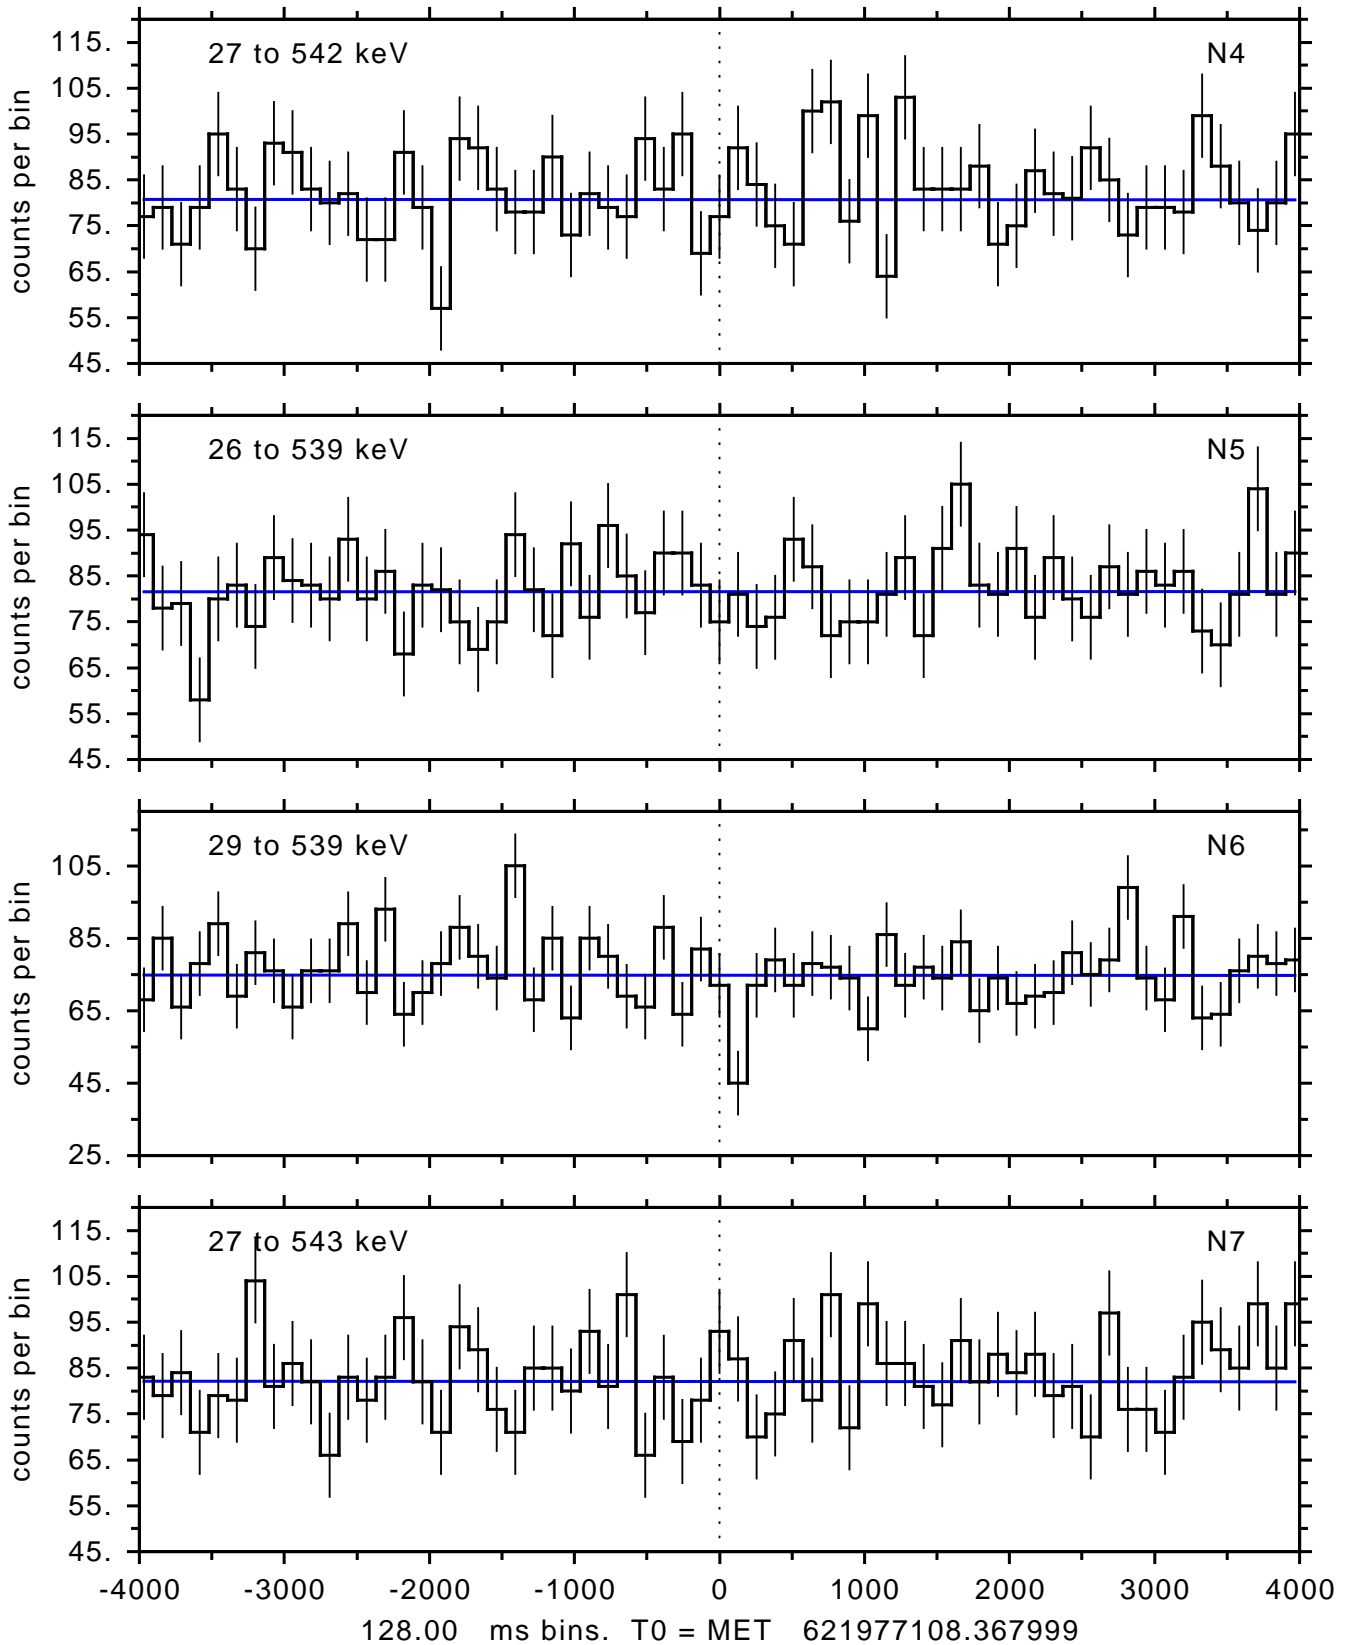

sGRB ver 116b of 2020 Feb 14 run on 2020-09-16 17:40:41
T0 = 621977108.367999 = 2020-09-16 19:25:03.368000
Algr: 1: P02 of F0001: glg_tte_b0_200916_19z_v00

sGRB ver 116b of 2020 Feb 14 run on 2020-09-16 17:40:41
T0 = 621977108.367999 = 2020-09-16 19:25:03.368000
Algr: 1: P02 of F0001: glg_tte_b0_200916_19z_v00