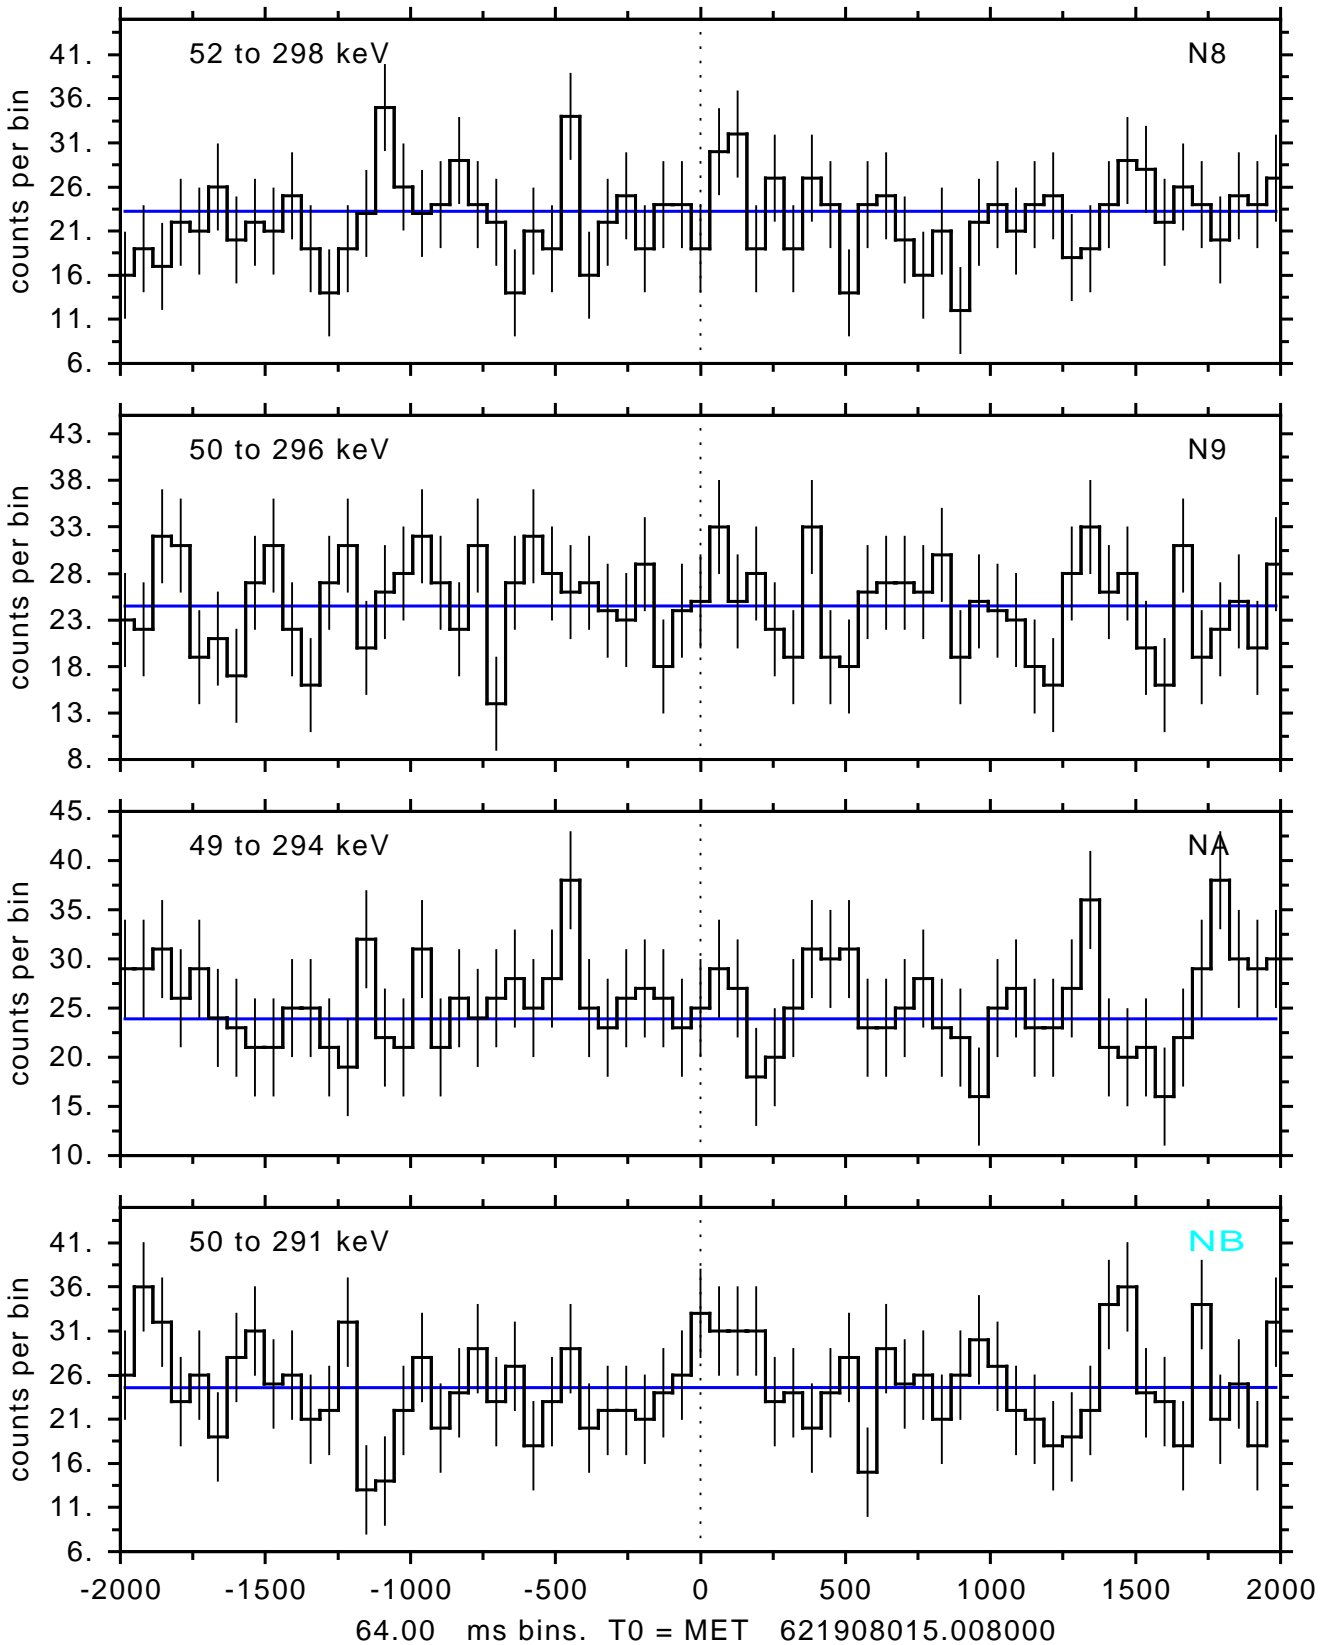

sGRB ver 116b of 2020 Feb 14 run on 2020-09-15 23:00:41  
T0 = 621908015.008000 = 2020-09-16 00:13:30.008000  
Algr: 4: P01 of F0001: glg\_tte\_b0\_200916\_00z\_v00

sGRB ver 116b of 2020 Feb 14 run on 2020-09-15 23:00:41

T0 = 621908015.008000 = 2020-09-16 00:13:30.008000

Algr: 4: P01 of F0001: glg\_tte\_b0\_200916\_00z\_v00

sGRB ver 116b of 2020 Feb 14 run on 2020-09-15 23:00:41  
T0 = 621908015.008000 = 2020-09-16 00:13:30.008000  
Algr: 4: P01 of F0001: glg\_tte\_b0\_200916\_00z\_v00

sGRB ver 116b of 2020 Feb 14 run on 2020-09-15 23:00:41  
T0 = 621908015.008000 = 2020-09-16 00:13:30.008000  
Algr: 4: P01 of F0001: glg\_tte\_b0\_200916\_00z\_v00