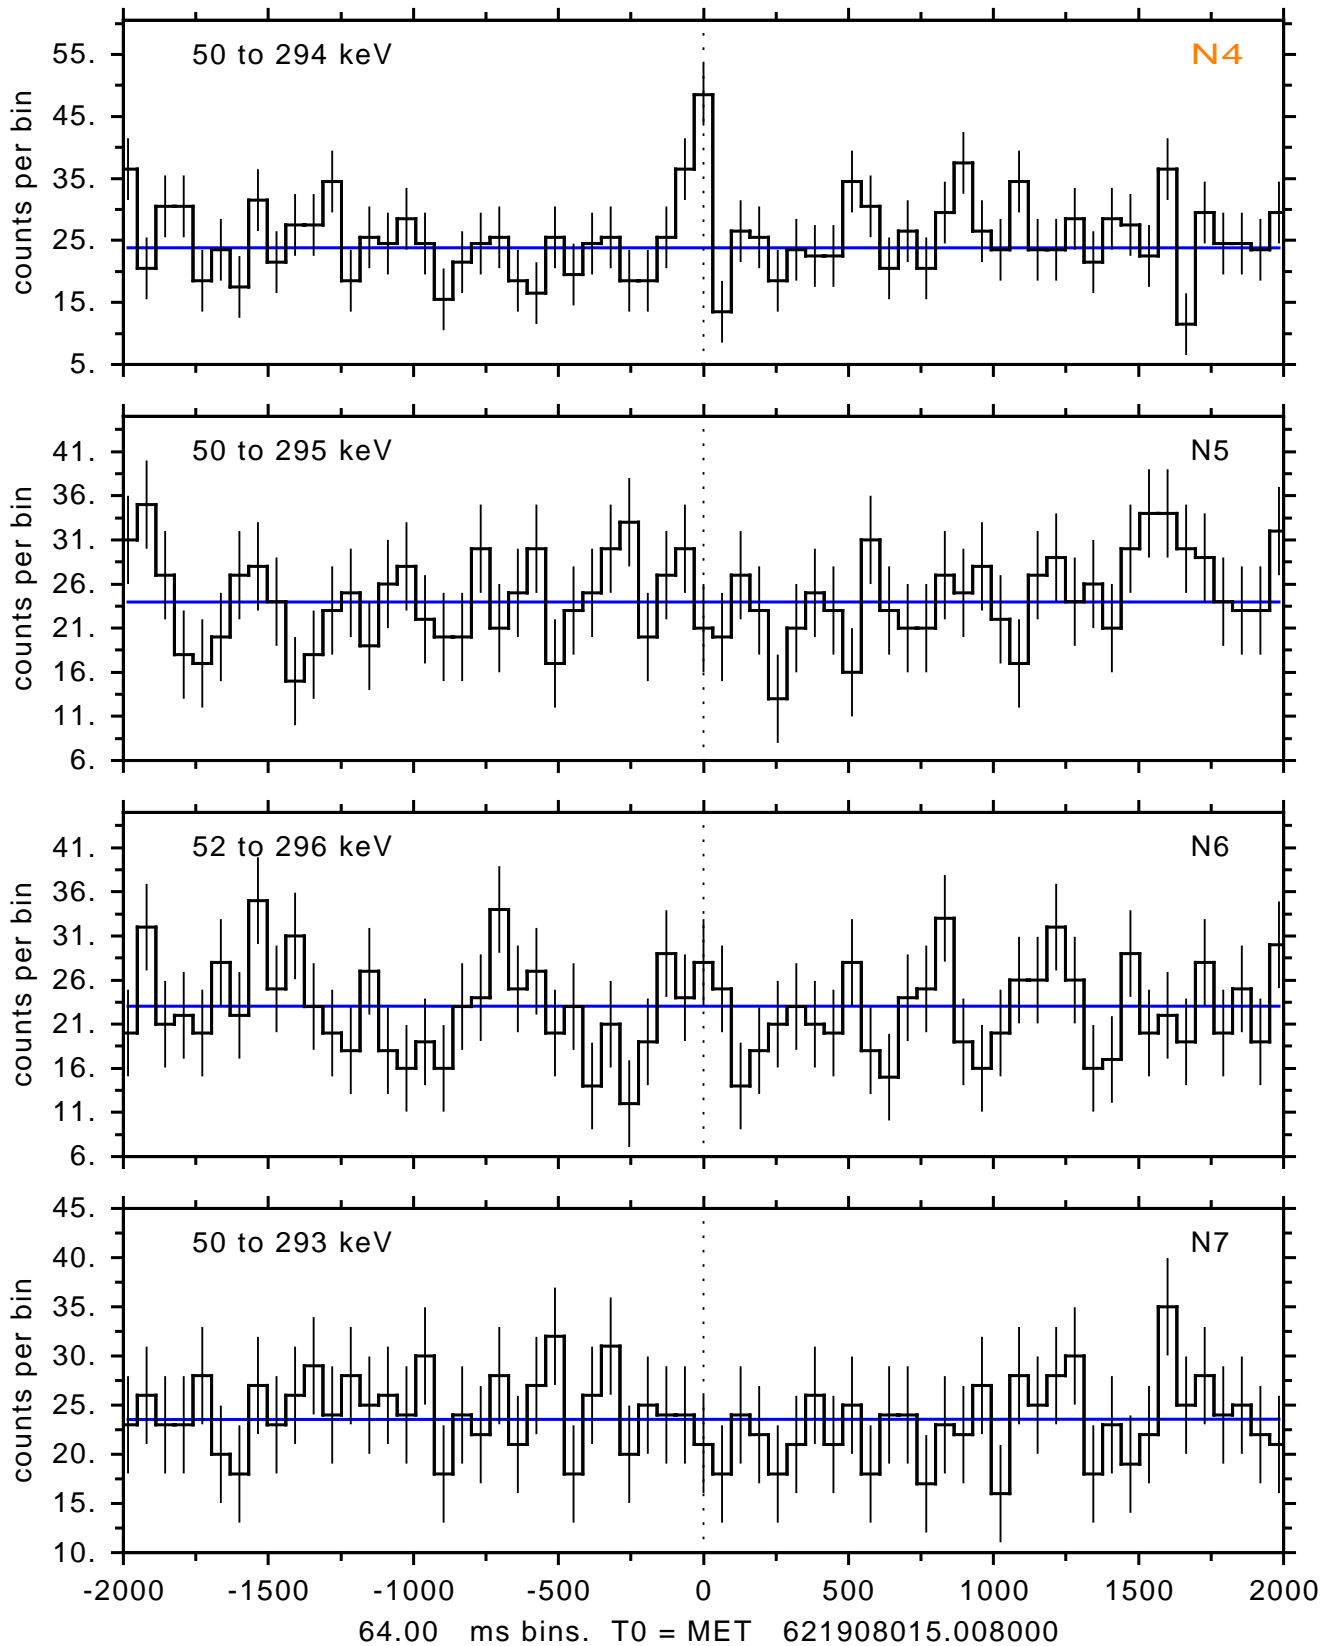

sGRB ver 116b of 2020 Feb 14 run on 2020-09-15 23:00:41  
T0 = 621908015.008000 = 2020-09-16 00:13:30.008000  
Algr: 4: P01 of F0001: glg\_tte\_b0\_200916\_00z\_v00

sGRB ver 116b of 2020 Feb 14 run on 2020-09-15 23:00:41

T0 = 621908015.008000 = 2020-09-16 00:13:30.008000

Algr: 4: P01 of F0001: glg\_tte\_b0\_200916\_00z\_v00

sGRB ver 116b of 2020 Feb 14 run on 2020-09-15 23:00:41  
T0 = 621908015.008000 = 2020-09-16 00:13:30.008000  
Algr: 4: P01 of F0001: glg\_tte\_b0\_200916\_00z\_v00

sGRB ver 116b of 2020 Feb 14 run on 2020-09-15 23:00:41  
T0 = 621908015.008000 = 2020-09-16 00:13:30.008000  
Algr: 4: P01 of F0001: glg\_tte\_b0\_200916\_00z\_v00