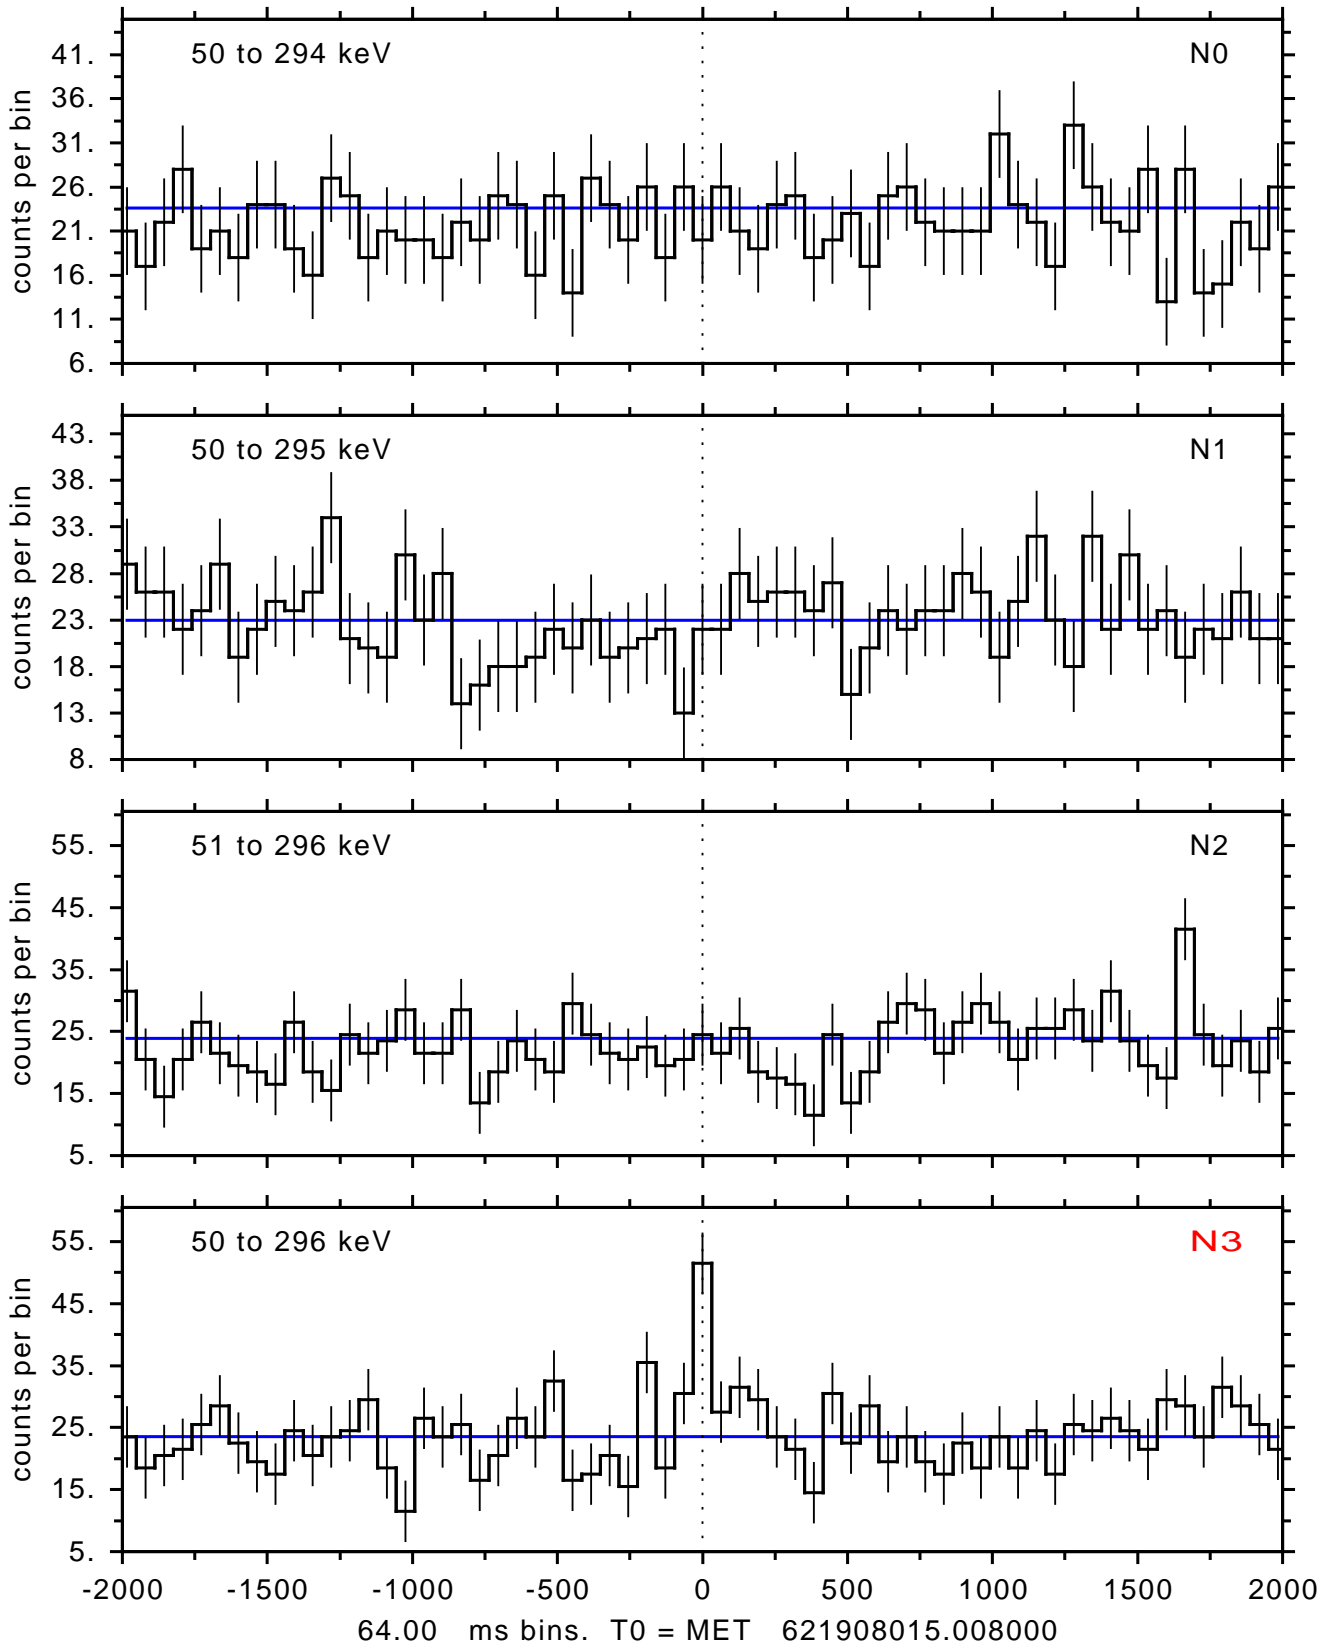

sGRB ver 116b of 2020 Feb 14 run on 2020-09-15 23:00:41  
T0 = 621908015.008000 = 2020-09-16 00:13:30.008000  
Algr: 4: P01 of F0001: glg\_tte\_b0\_200916\_00z\_v00

sGRB ver 116b of 2020 Feb 14 run on 2020-09-15 23:00:41

T0 = 621908015.008000 = 2020-09-16 00:13:30.008000

Algr: 4: P01 of F0001: glg\_tte\_b0\_200916\_00z\_v00

sGRB ver 116b of 2020 Feb 14 run on 2020-09-15 23:00:41  
T0 = 621908015.008000 = 2020-09-16 00:13:30.008000  
Algr: 4: P01 of F0001: glg\_tte\_b0\_200916\_00z\_v00

sGRB ver 116b of 2020 Feb 14 run on 2020-09-15 23:00:41  
T0 = 621908015.008000 = 2020-09-16 00:13:30.008000  
Algr: 4: P01 of F0001: glg\_tte\_b0\_200916\_00z\_v00