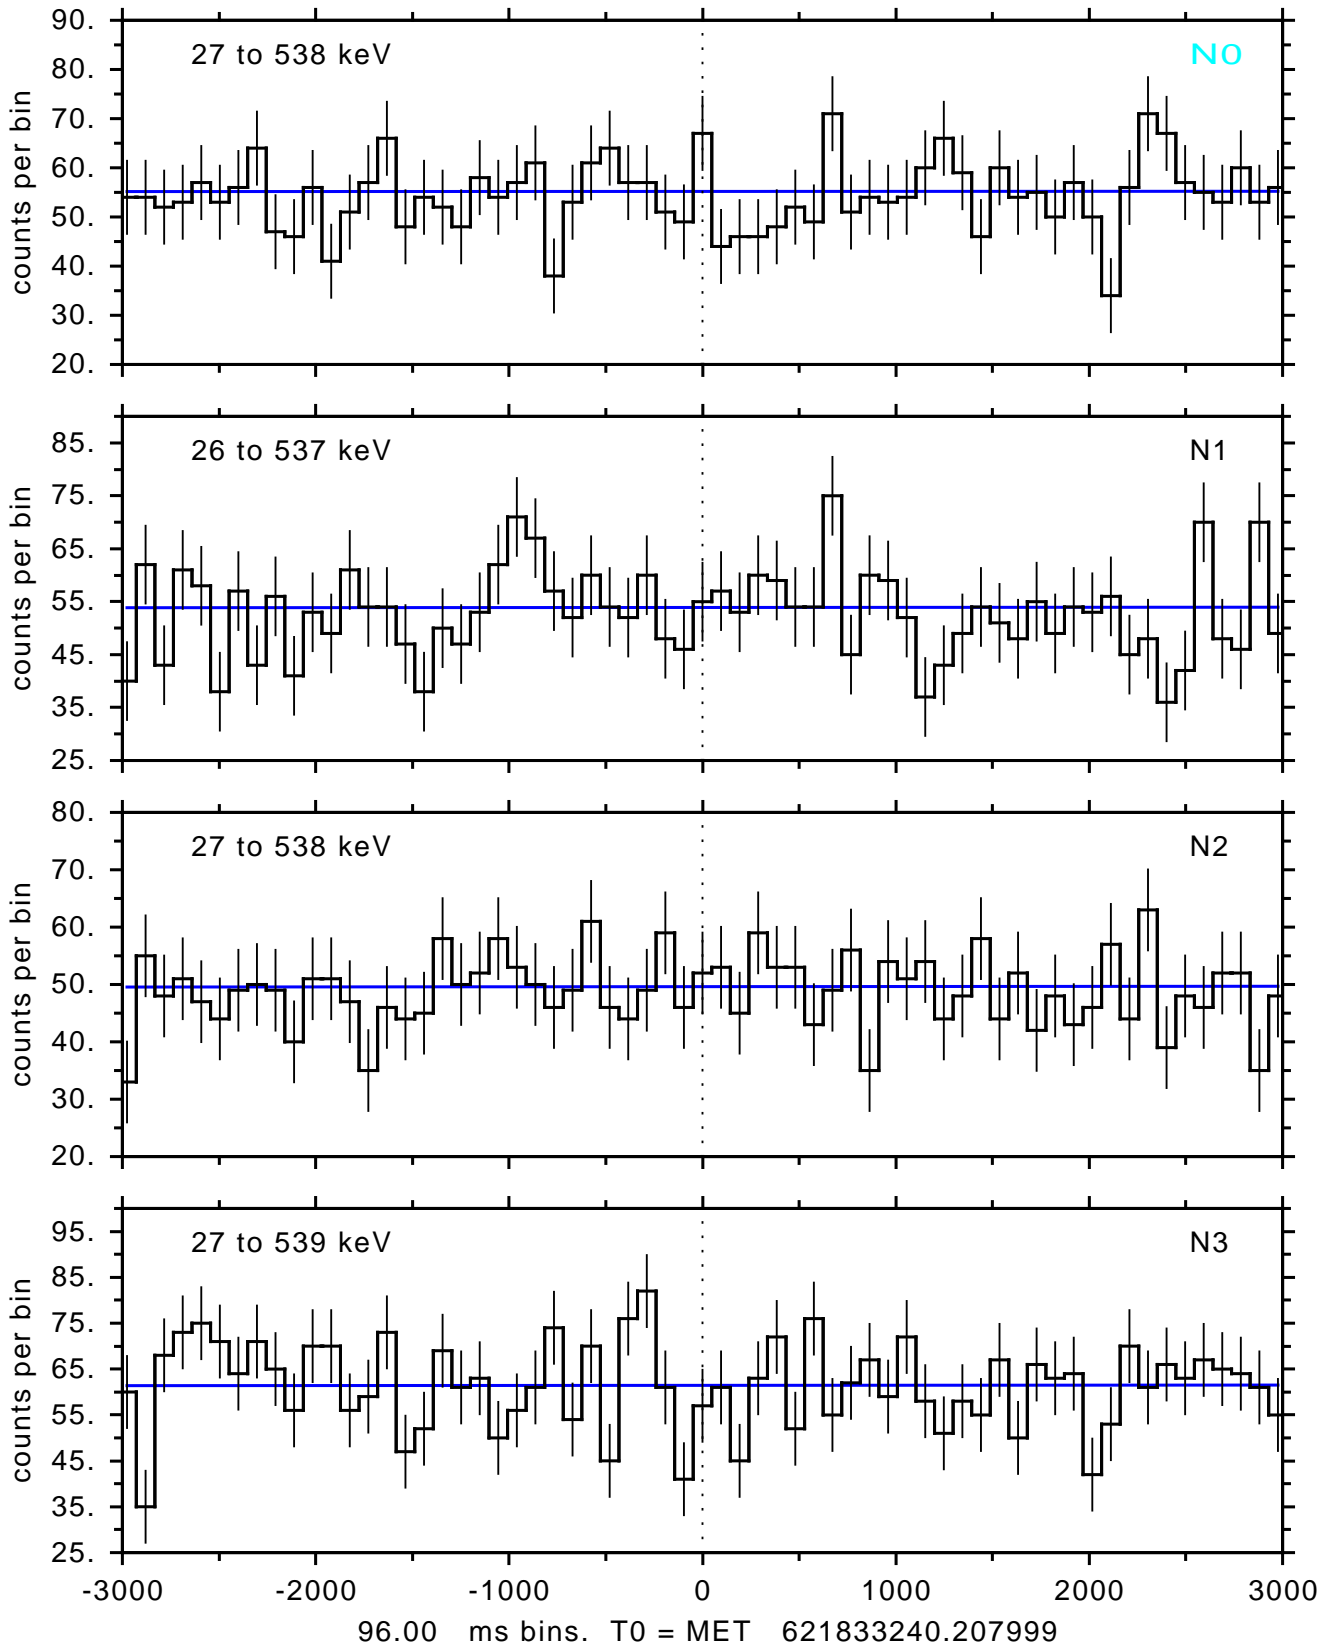

sGRB ver 116b of 2020 Feb 14 run on 2020-09-15 03:05:40
T0 = 621833240.207999 = 2020-09-15 03:27:15.208000
Algr: 1: P01 of F0001: glg_tte_b0_200915_03z_v00

sGRB ver 116b of 2020 Feb 14 run on 2020-09-15 03:05:40
T0 = 621833240.207999 = 2020-09-15 03:27:15.208000
Algr: 1: P01 of F0001: glg_tte_b0_200915_03z_v00