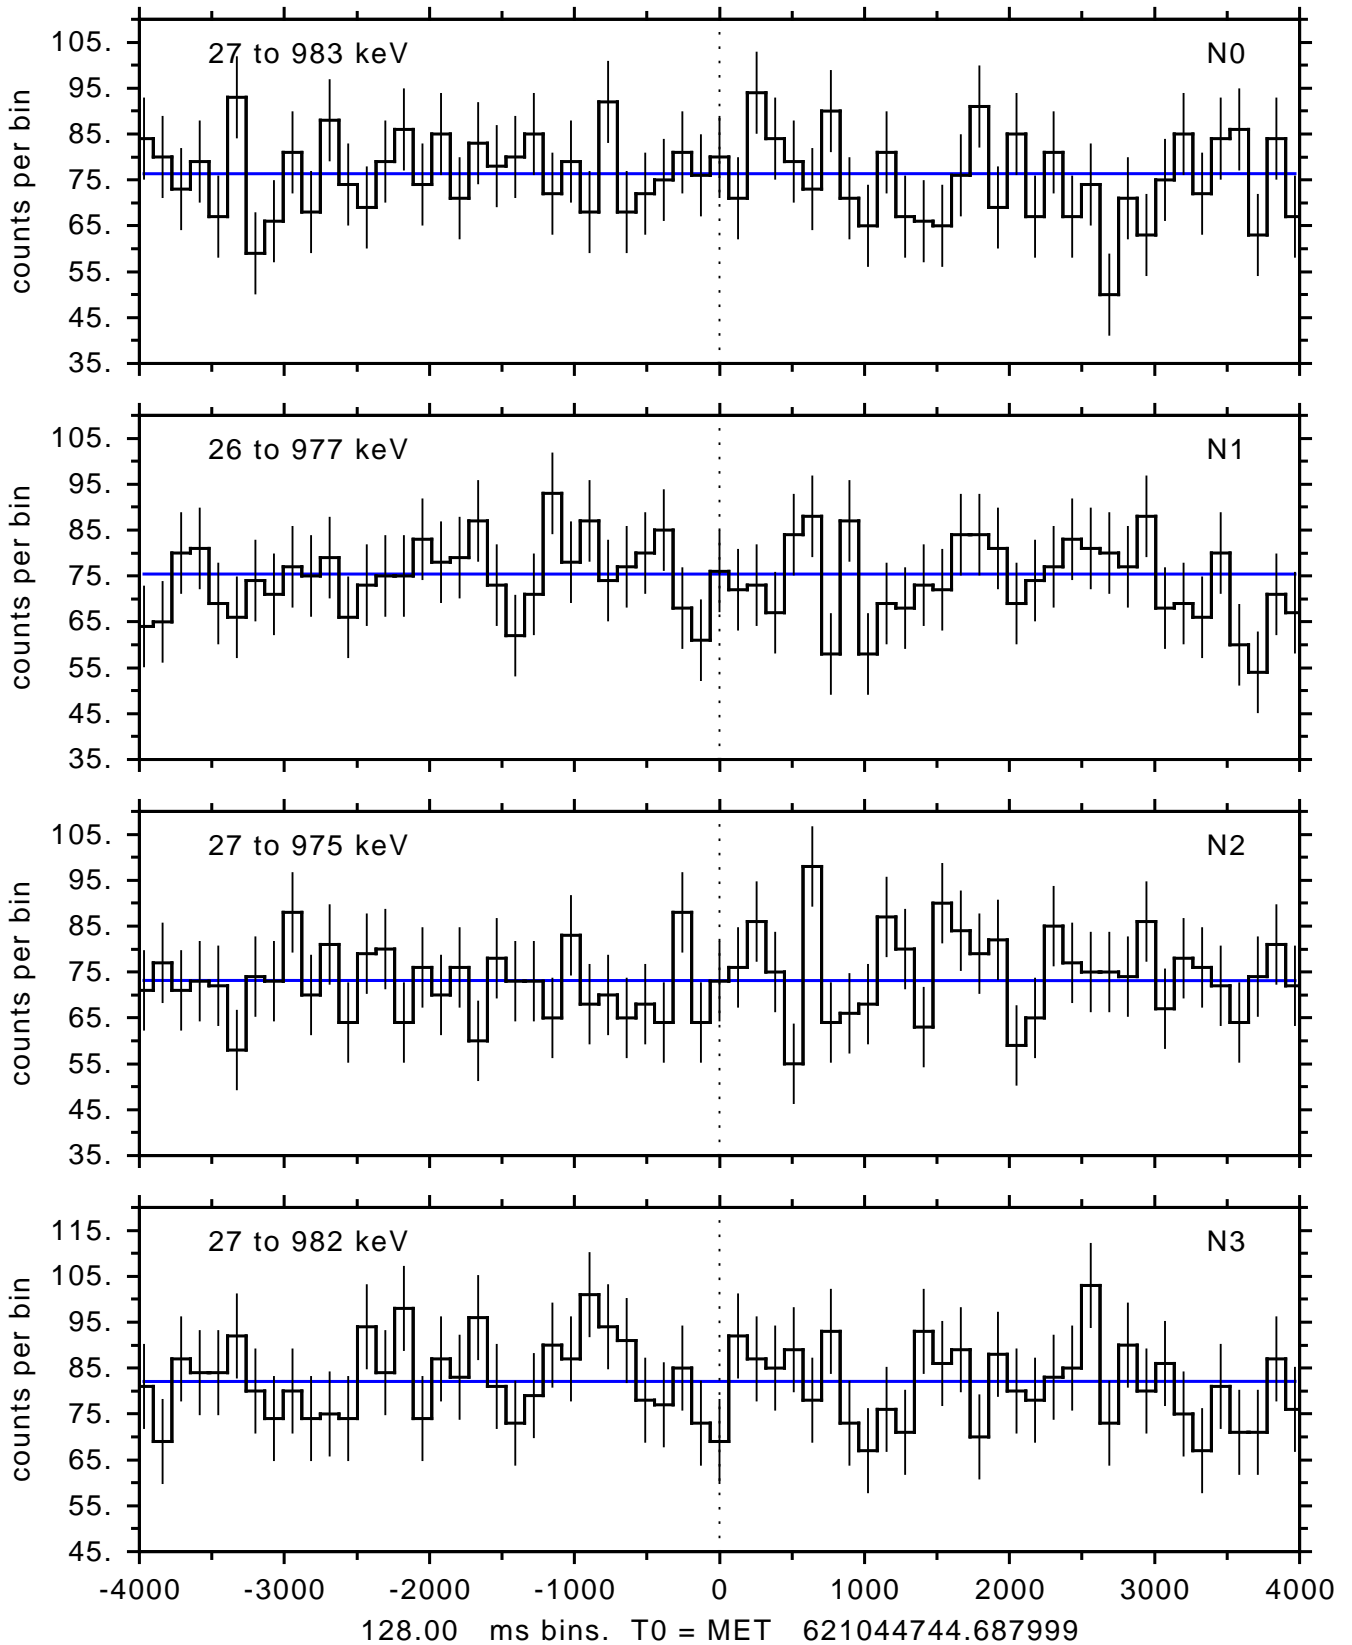

sGRB ver 116b of 2020 Feb 14 run on 2020-09-05 22:30:41
T0 = 621044744.687999 = 2020-09-06 00:25:39.688000
Algr: 5: P01 of F0001: glg_tte_b0_200906_00z_v00

sGRB ver 116b of 2020 Feb 14 run on 2020-09-05 22:30:41
T0 = 621044744.687999 = 2020-09-06 00:25:39.688000
Algr: 5: P01 of F0001: glg_tte_b0_200906_00z_v00