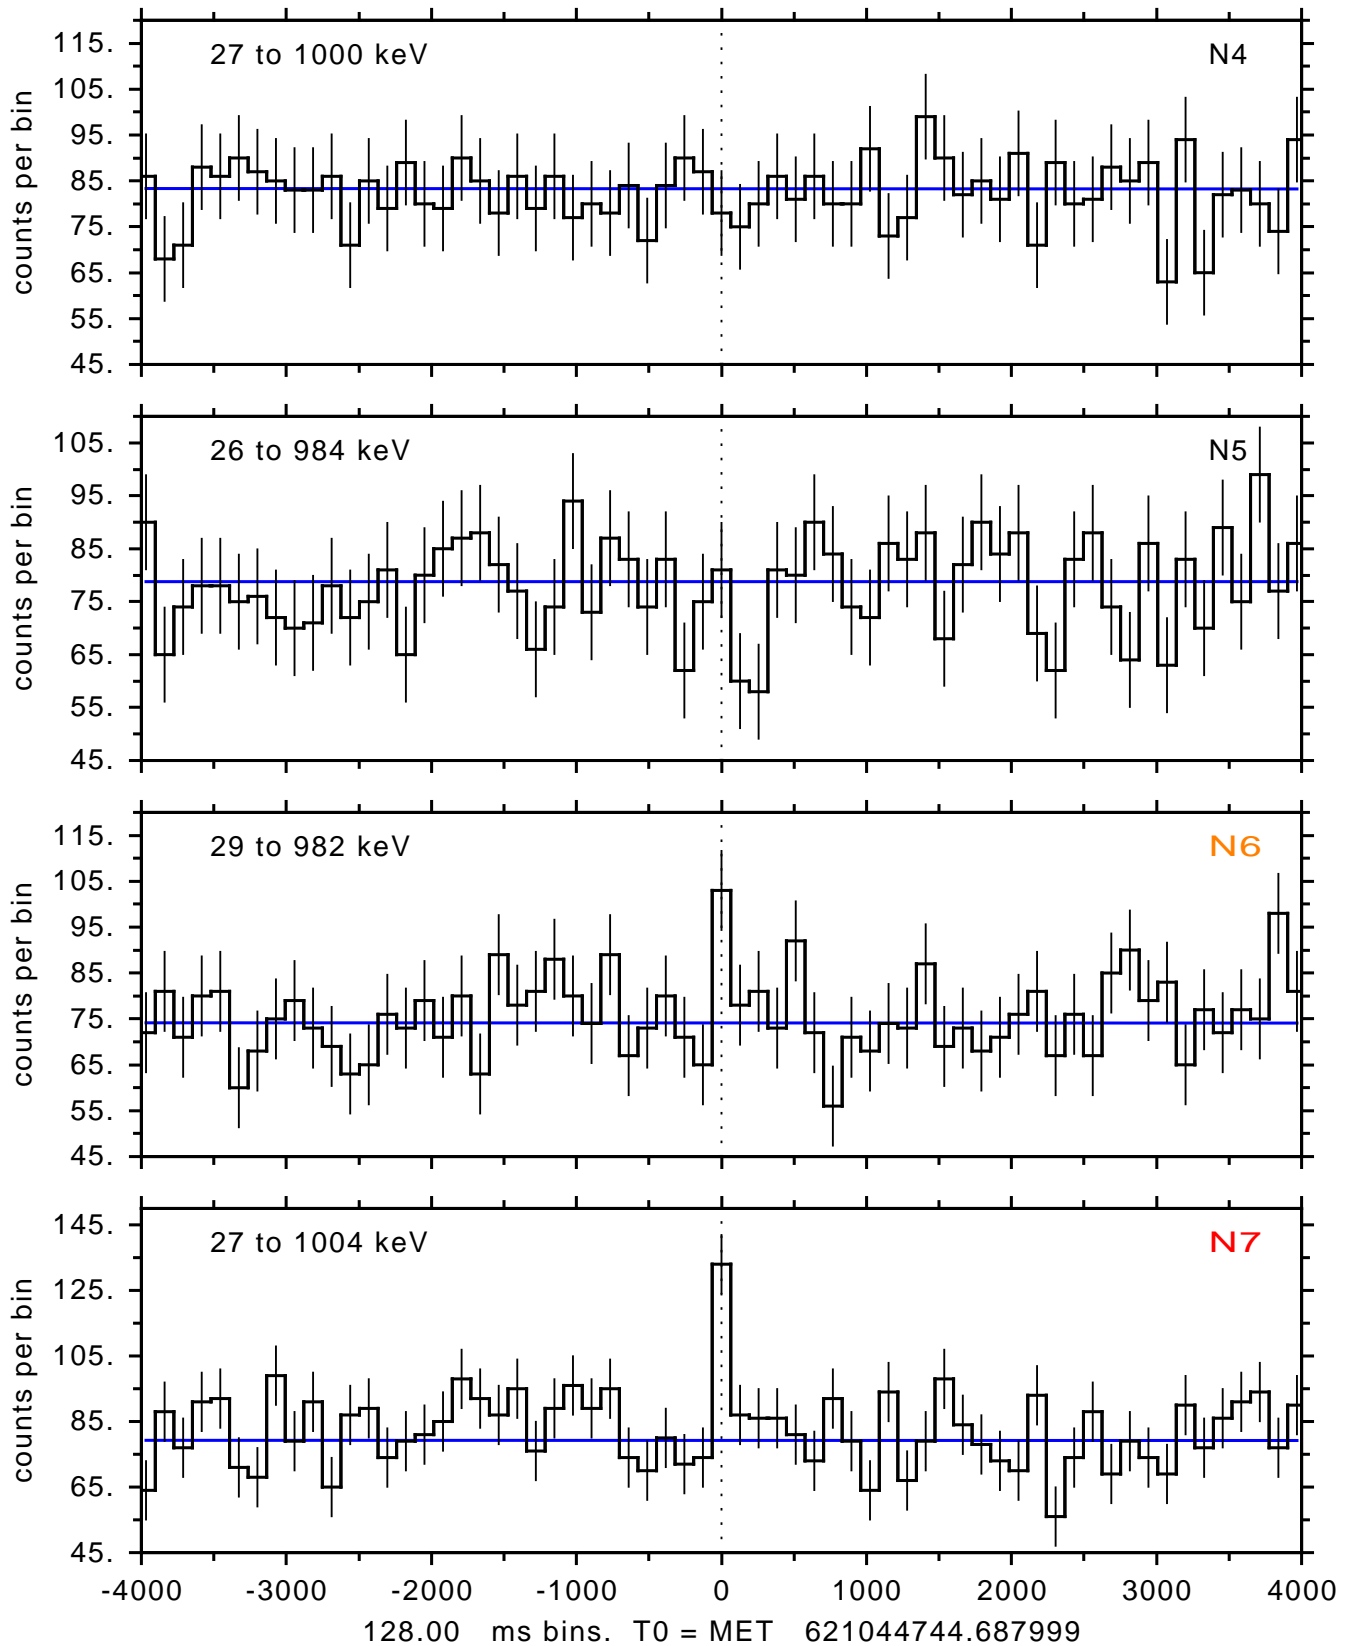

sGRB ver 116b of 2020 Feb 14 run on 2020-09-05 22:30:41
T0 = 621044744.687999 = 2020-09-06 00:25:39.688000
Algr: 5: P01 of F0001: glg_tte_b0_200906_00z_v00

sGRB ver 116b of 2020 Feb 14 run on 2020-09-05 22:30:41
T0 = 621044744.687999 = 2020-09-06 00:25:39.688000
Algr: 5: P01 of F0001: glg_tte_b0_200906_00z_v00