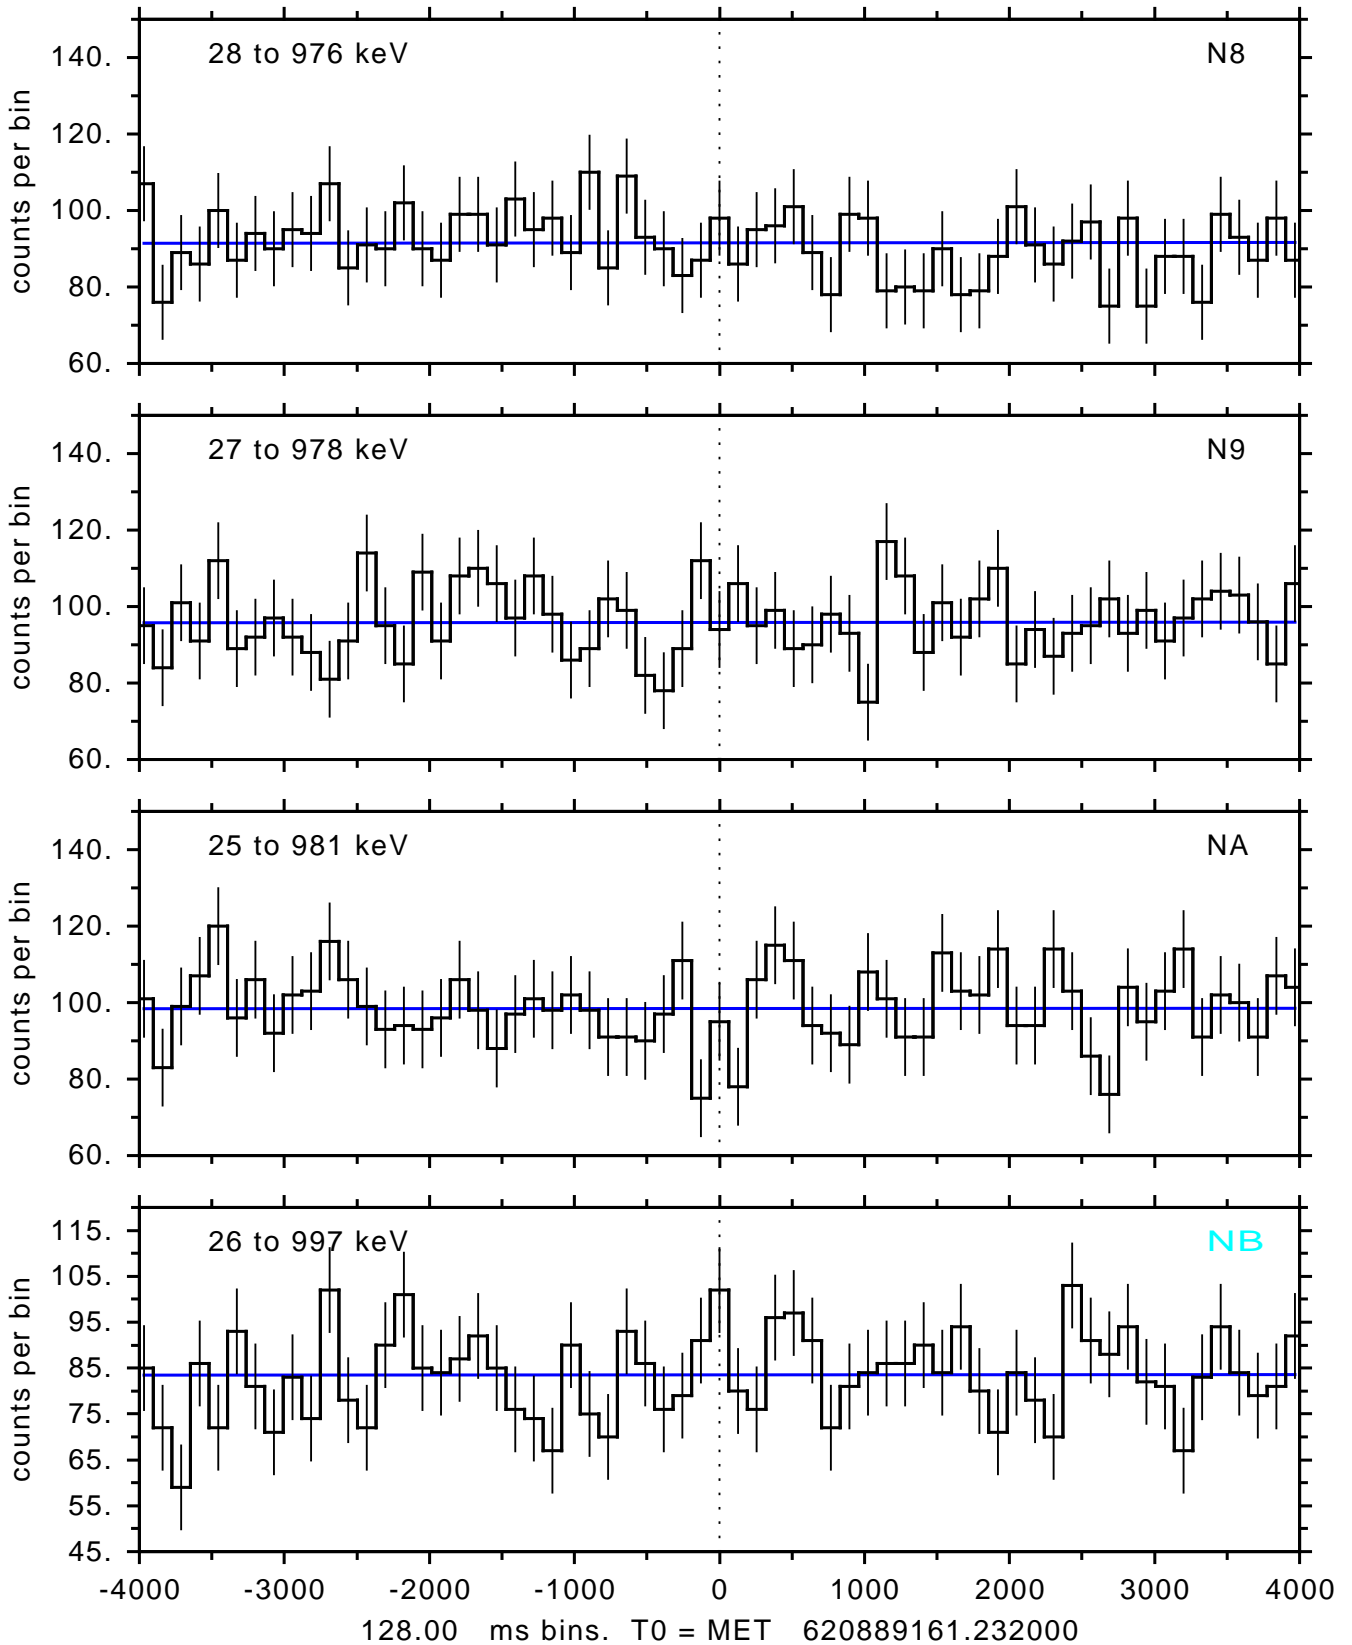

sGRB ver 116b of 2020 Feb 14 run on 2020-09-04 03:27:23
T0 = 620889161.232000 = 2020-09-04 05:12:36.232000
Algr: 5: P01 of F0001: glg_tte_b0_200904_05z_v00

sGRB ver 116b of 2020 Feb 14 run on 2020-09-04 03:27:23
T0 = 620889161.232000 = 2020-09-04 05:12:36.232000
Algr: 5: P01 of F0001: glg_tte_b0_200904_05z_v00