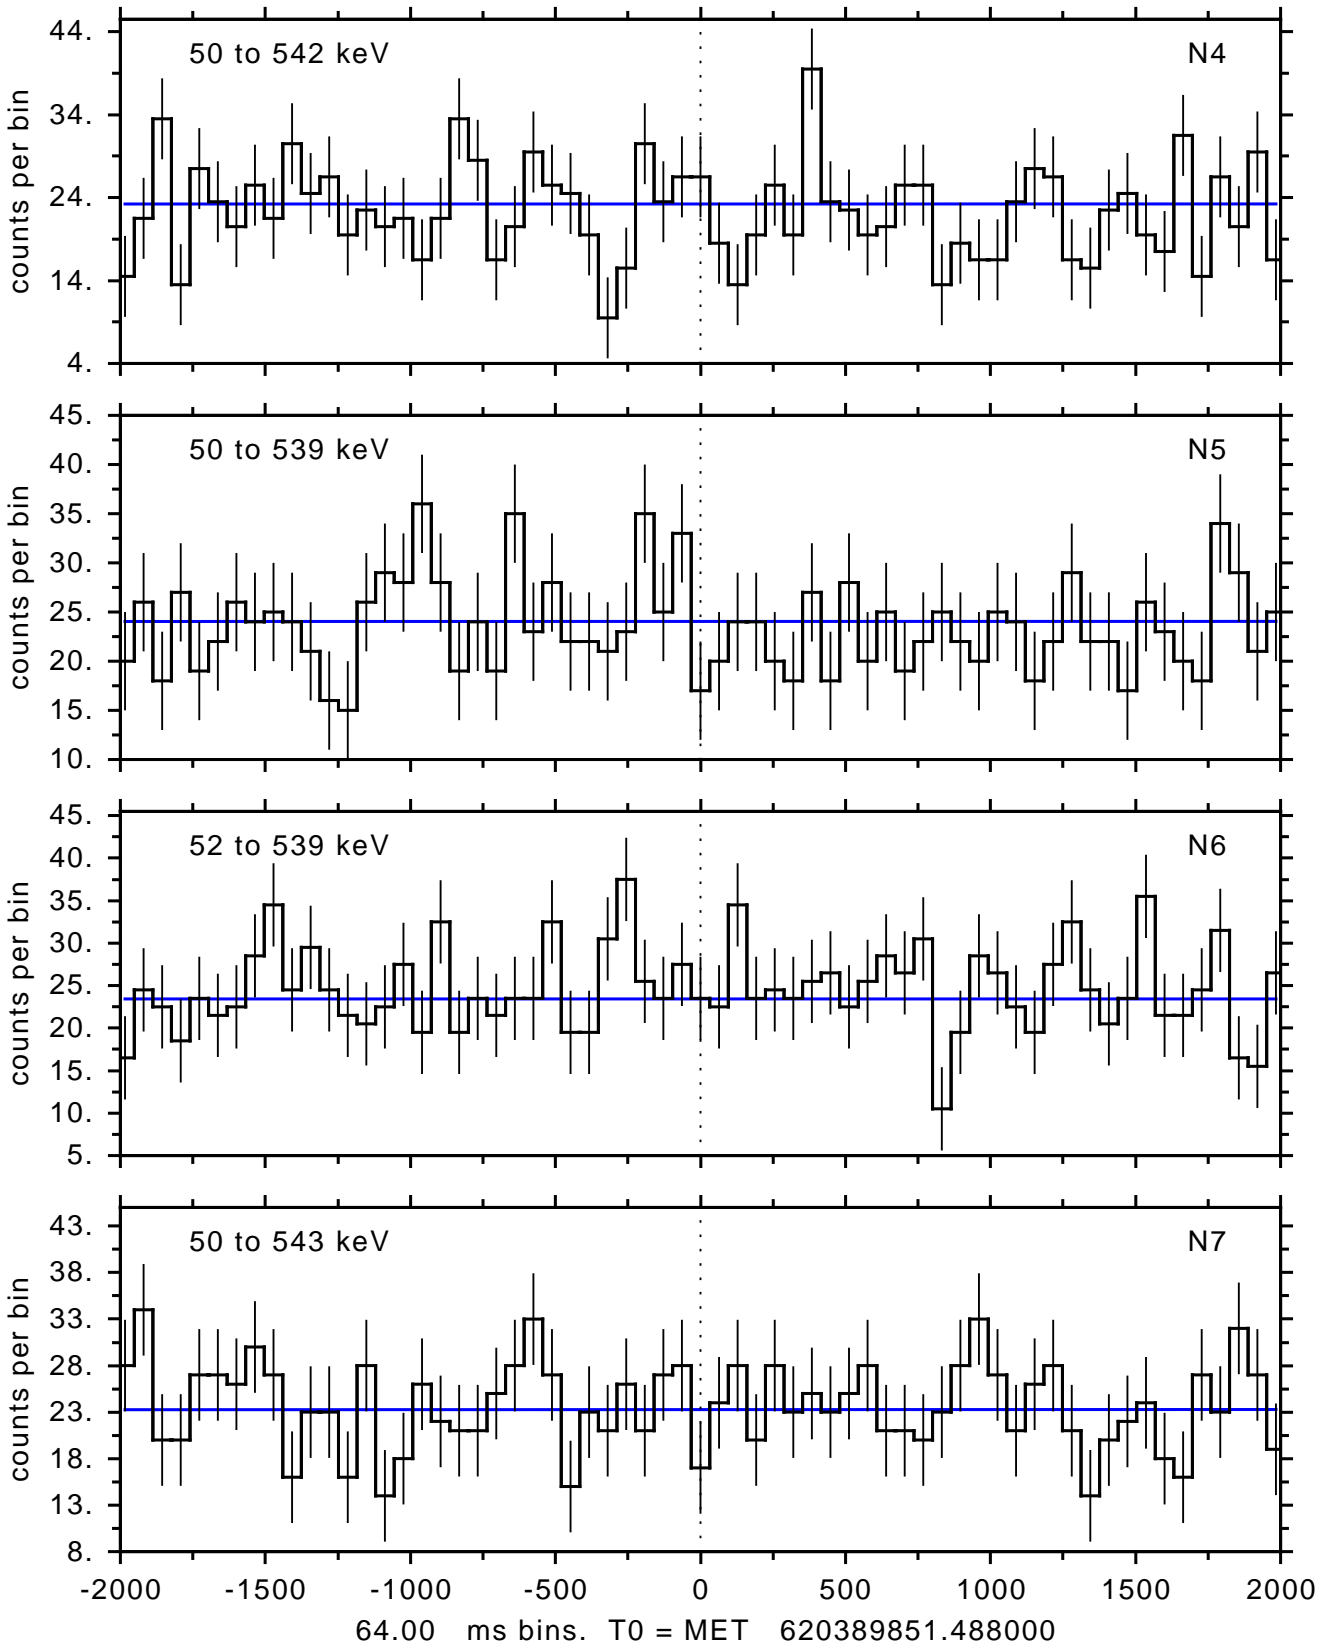

sGRB ver 116b of 2020 Feb 14 run on 2020-08-30 23:14:33

T0 = 62038951.488000 = 2020-08-29 10:30:46.488000

Algr: 2: P01 of F0001: glg_tte_b0_200829_10z_v00

sGRB ver 116b of 2020 Feb 14 run on 2020-08-30 23:14:33
T0 = 62038951.488000 = 2020-08-29 10:30:46.488000
Algr: 2: P01 of F0001: glg_tte_b0_200829_10z_v00

sGRB ver 116b of 2020 Feb 14 run on 2020-08-30 23:14:33
T0 = 62038951.488000 = 2020-08-29 10:30:46.488000
Algr: 2: P01 of F0001: glg_tte_b0_200829_10z_v00

sGRB ver 116b of 2020 Feb 14 run on 2020-08-30 23:14:33
T0 = 620389851.488000 = 2020-08-29 10:30:46.488000
Algr: 2: P01 of F0001: glg_tte_b0_200829_10z_v00