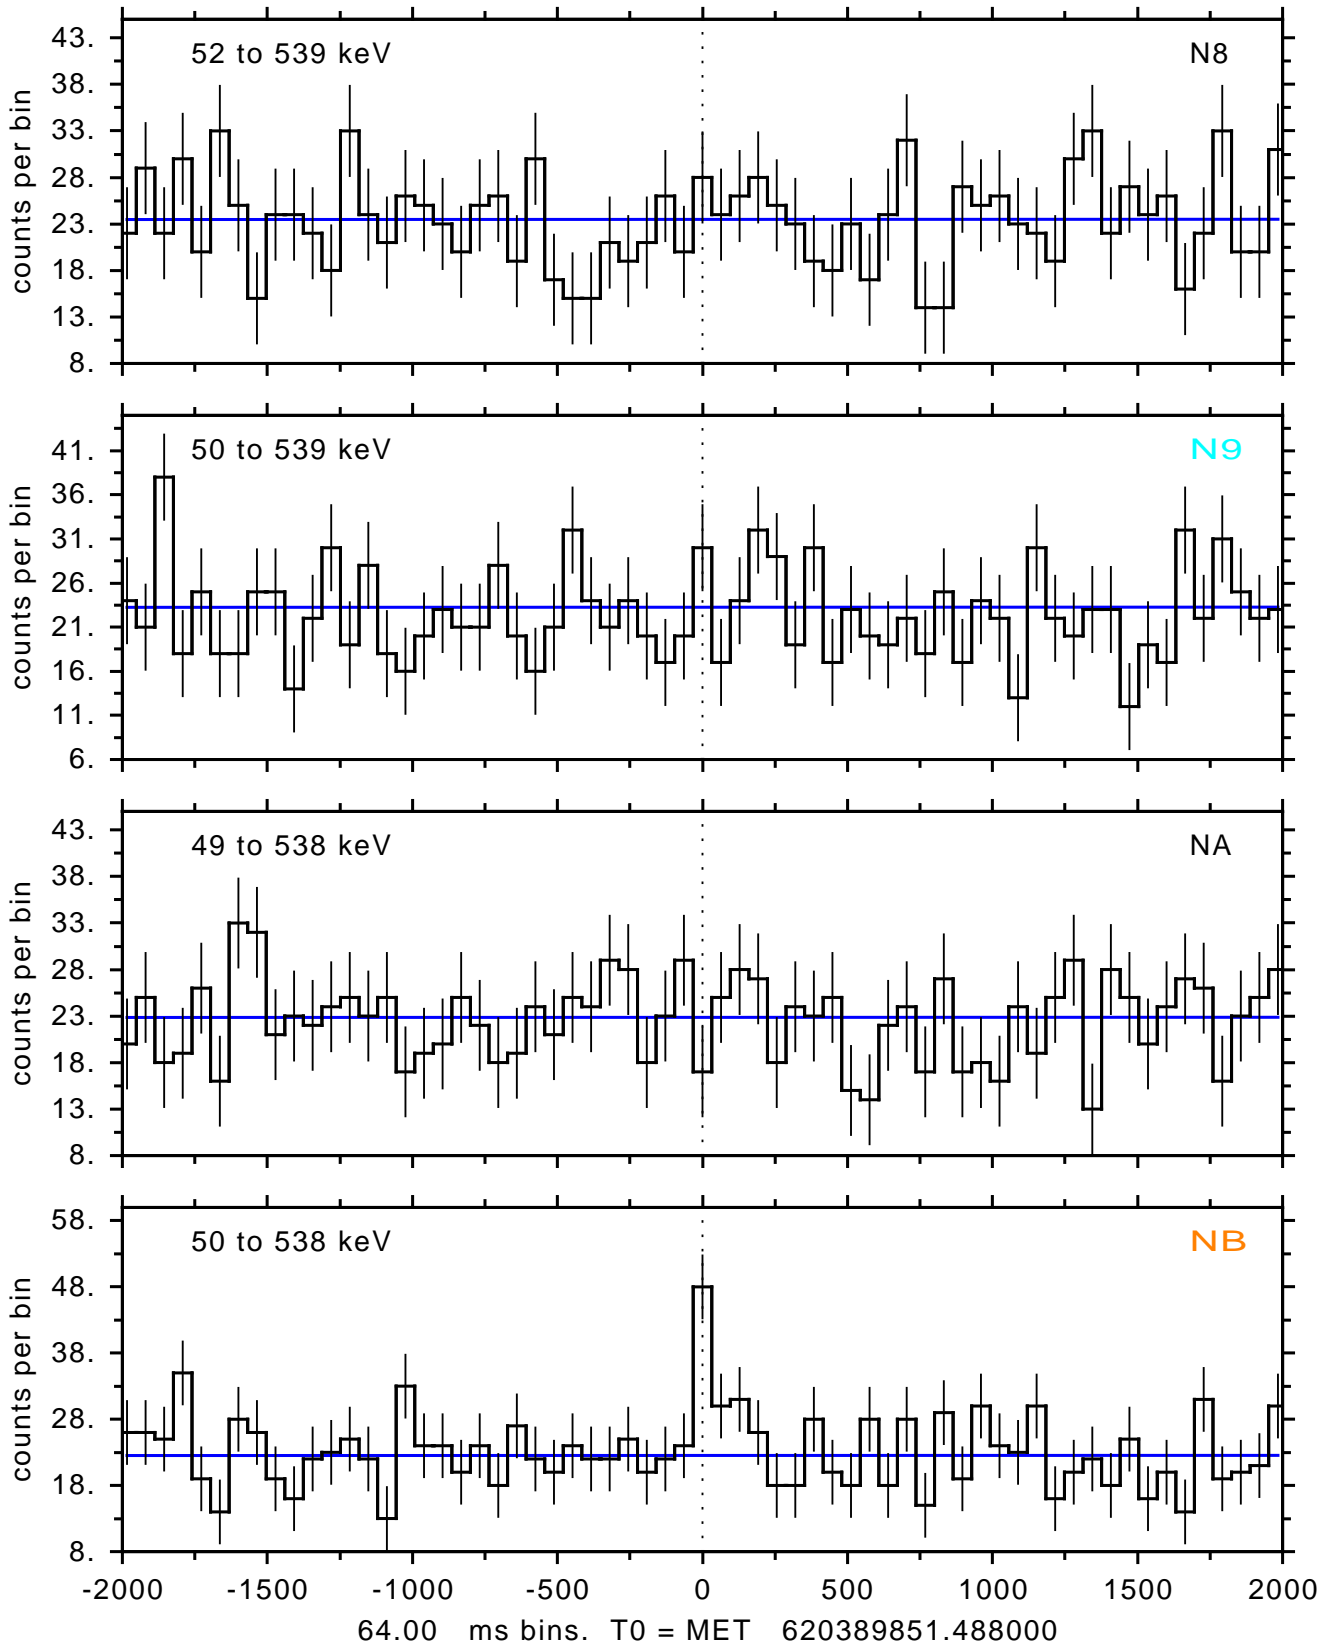

sGRB ver 116b of 2020 Feb 14 run on 2020-08-30 23:14:33

T0 = 62038951.488000 = 2020-08-29 10:30:46.488000

Algr: 2: P01 of F0001: glg_tte_b0_200829_10z_v00

sGRB ver 116b of 2020 Feb 14 run on 2020-08-30 23:14:33
T0 = 62038951.488000 = 2020-08-29 10:30:46.488000
Algr: 2: P01 of F0001: glg_tte_b0_200829_10z_v00

sGRB ver 116b of 2020 Feb 14 run on 2020-08-30 23:14:33
T0 = 62038951.488000 = 2020-08-29 10:30:46.488000
Algr: 2: P01 of F0001: glg_tte_b0_200829_10z_v00

sGRB ver 116b of 2020 Feb 14 run on 2020-08-30 23:14:33
T0 = 620389851.488000 = 2020-08-29 10:30:46.488000
Algr: 2: P01 of F0001: glg_tte_b0_200829_10z_v00