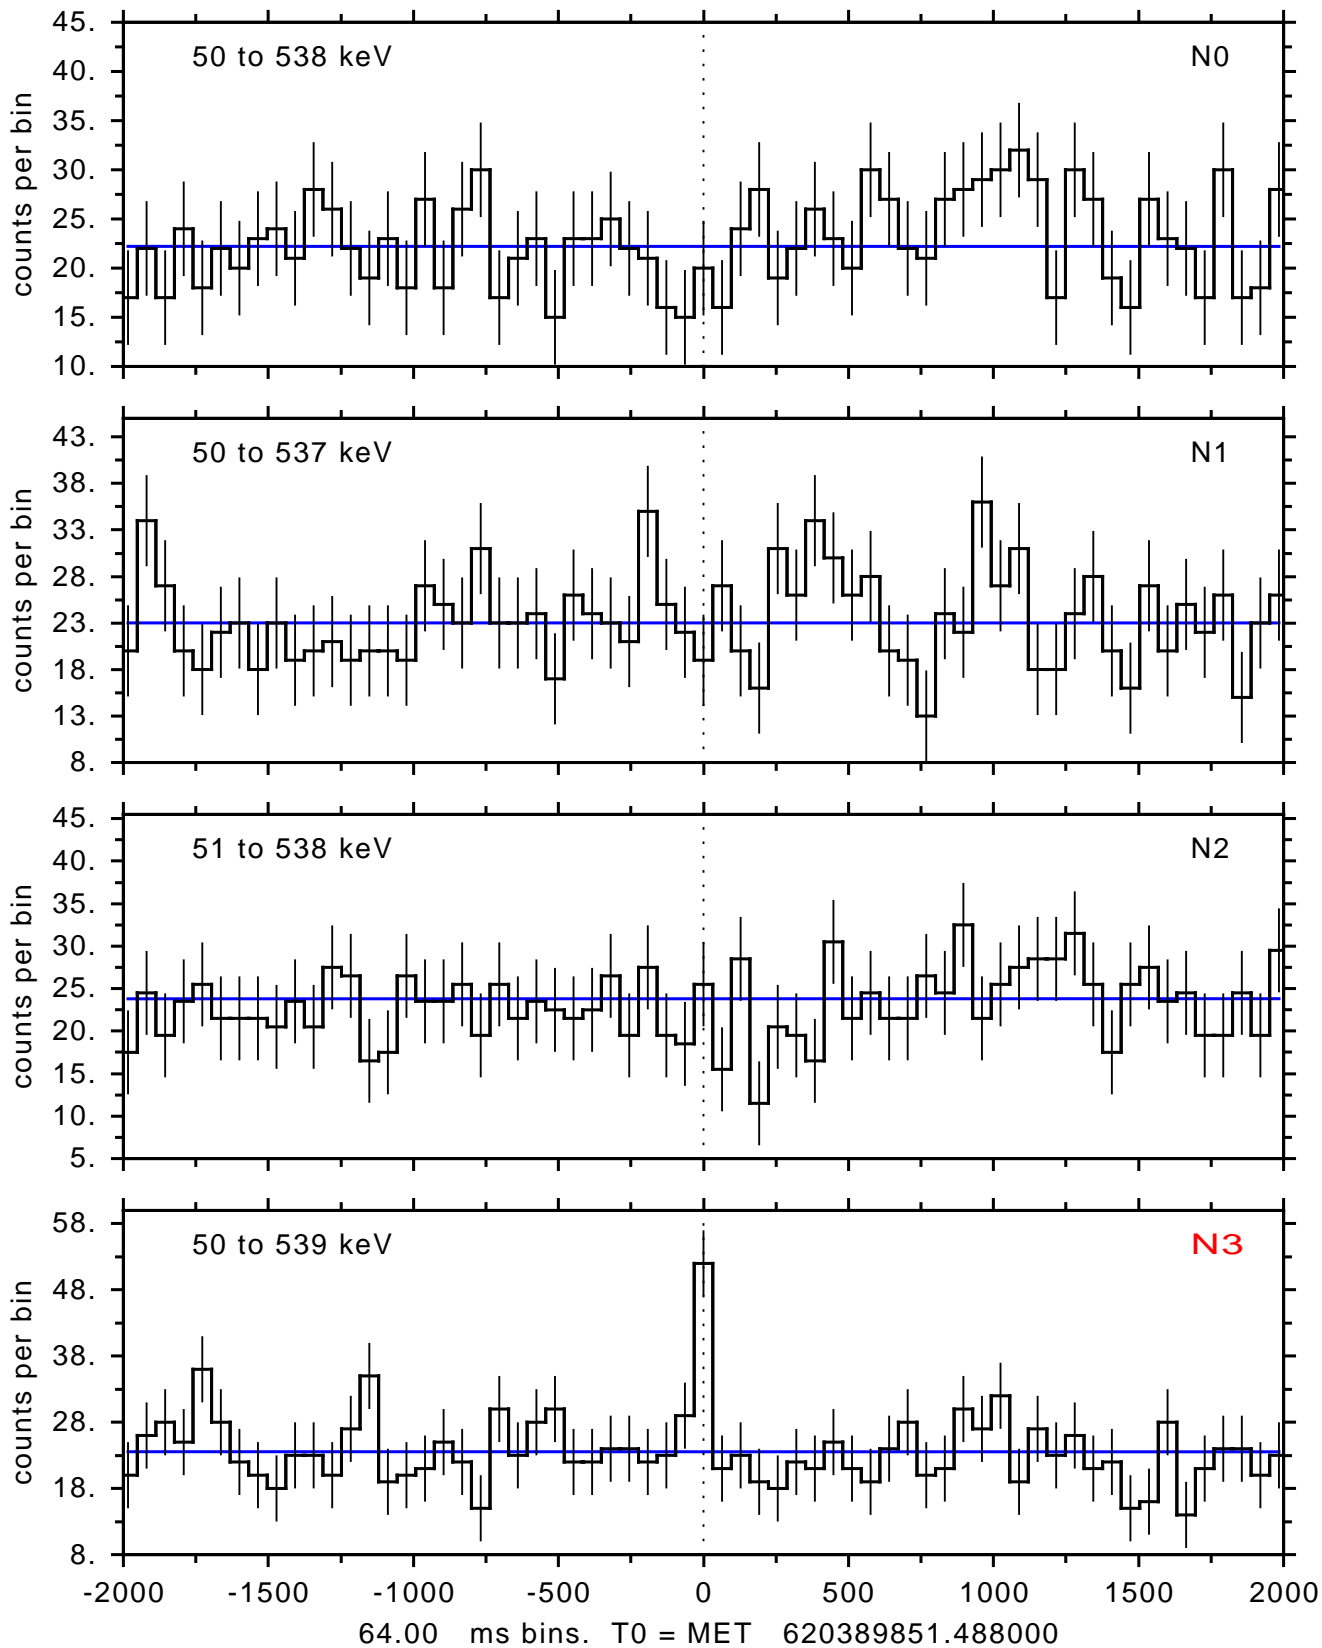

sGRB ver 116b of 2020 Feb 14 run on 2020-08-30 23:14:33

T0 = 62038951.488000 = 2020-08-29 10:30:46.488000

Algr: 2: P01 of F0001: glg_tte_b0_200829_10z_v00

sGRB ver 116b of 2020 Feb 14 run on 2020-08-30 23:14:33
T0 = 62038951.488000 = 2020-08-29 10:30:46.488000
Algr: 2: P01 of F0001: glg_tte_b0_200829_10z_v00

sGRB ver 116b of 2020 Feb 14 run on 2020-08-30 23:14:33
T0 = 62038951.488000 = 2020-08-29 10:30:46.488000
Algr: 2: P01 of F0001: glg_tte_b0_200829_10z_v00

sGRB ver 116b of 2020 Feb 14 run on 2020-08-30 23:14:33
T0 = 620389851.488000 = 2020-08-29 10:30:46.488000
Algr: 2: P01 of F0001: glg_tte_b0_200829_10z_v00