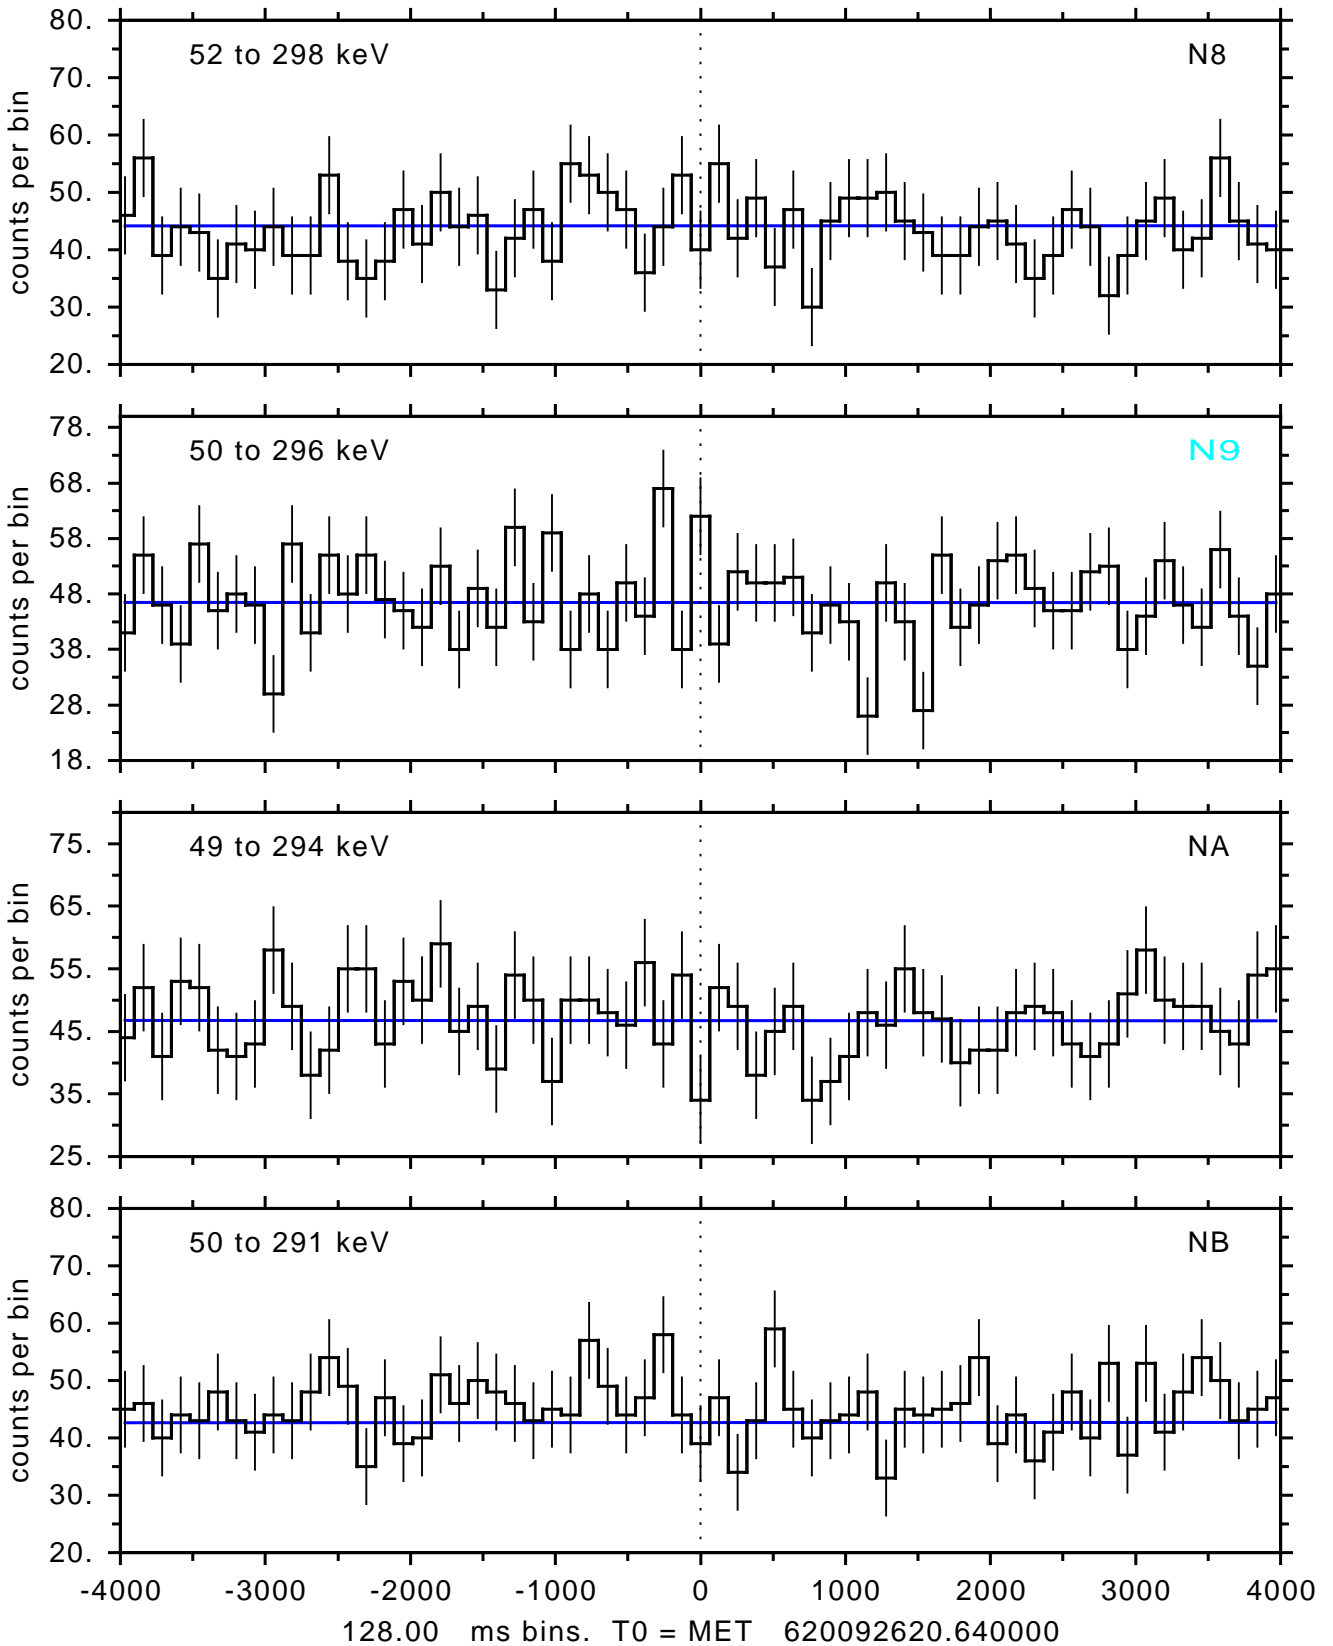

sGRB ver 116b of 2020 Feb 14 run on 2020-08-25 22:00:45
T0 = 620092620.640000 = 2020-08-25 23:56:55.640000
Algr: 4: P01 of F0001: glg_tte_b0_200825_23z_v00

sGRB ver 116b of 2020 Feb 14 run on 2020-08-25 22:00:45
T0 = 620092620.640000 = 2020-08-25 23:56:55.640000
Algr: 4: P01 of F0001: glg_tte_b0_200825_23z_v00