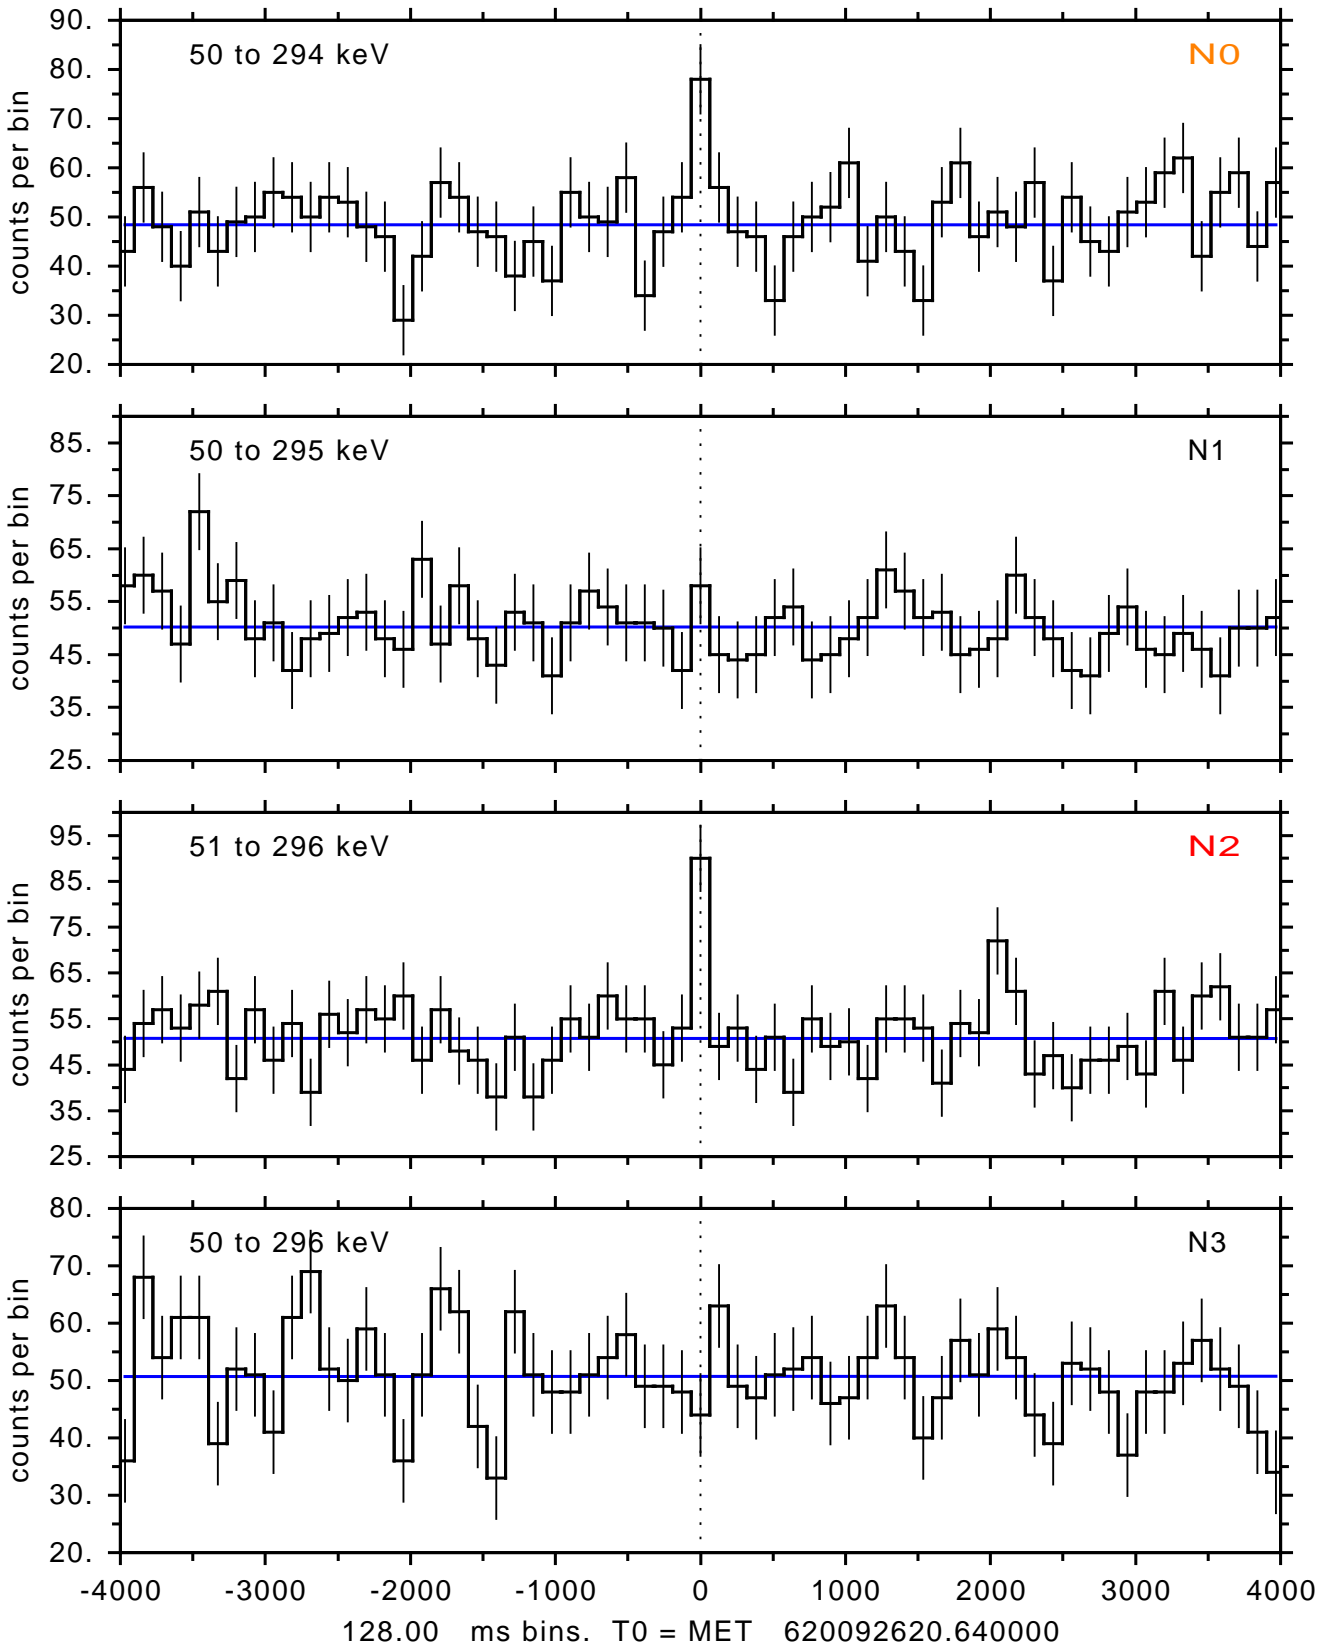

sGRB ver 116b of 2020 Feb 14 run on 2020-08-25 22:00:45
T0 = 620092620.640000 = 2020-08-25 23:56:55.640000
Algr: 4: P01 of F0001: glg_tte_b0_200825_23z_v00

sGRB ver 116b of 2020 Feb 14 run on 2020-08-25 22:00:45
T0 = 620092620.640000 = 2020-08-25 23:56:55.640000
Algr: 4: P01 of F0001: glg_tte_b0_200825_23z_v00