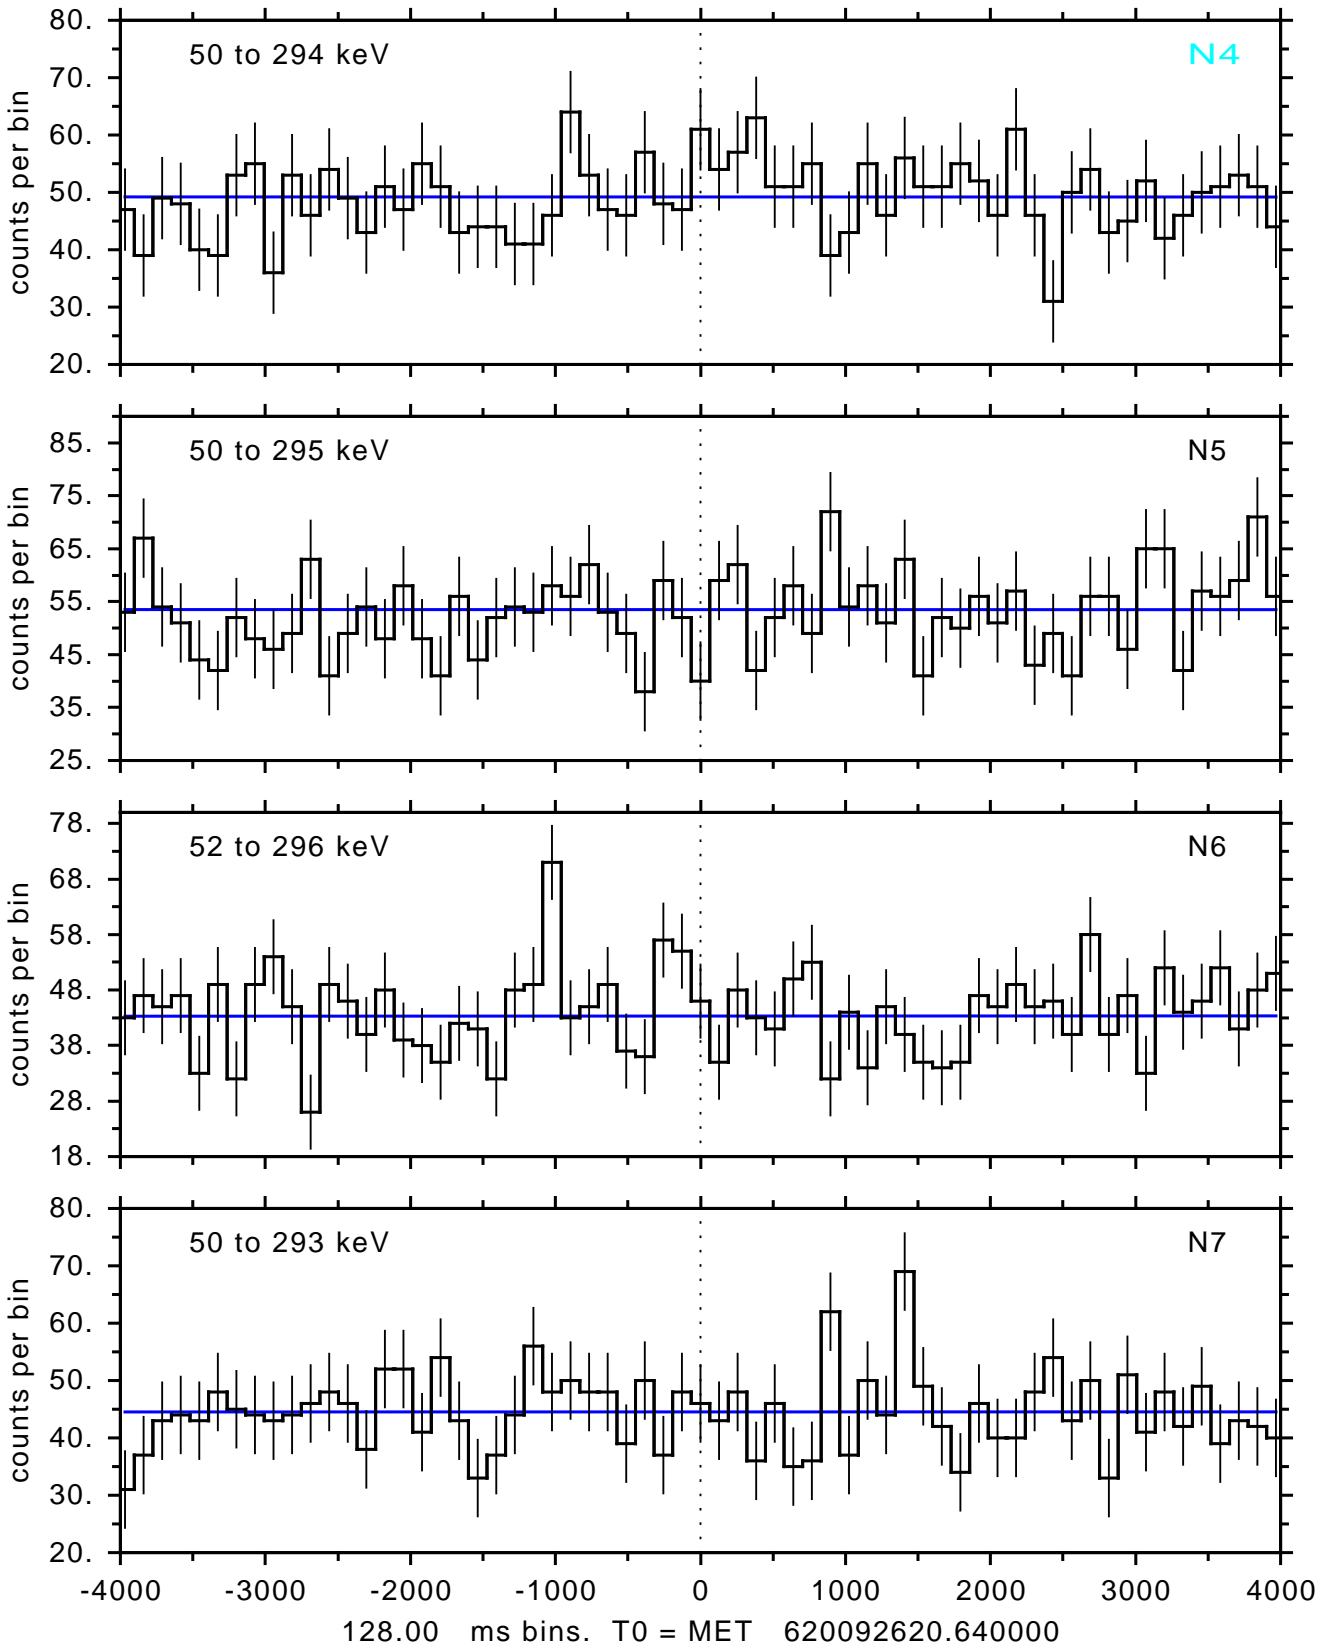

sGRB ver 116b of 2020 Feb 14 run on 2020-08-25 22:00:45
T0 = 620092620.640000 = 2020-08-25 23:56:55.640000
Algr: 4: P01 of F0001: glg_tte_b0_200825_23z_v00

sGRB ver 116b of 2020 Feb 14 run on 2020-08-25 22:00:45
T0 = 620092620.640000 = 2020-08-25 23:56:55.640000
Algr: 4: P01 of F0001: glg_tte_b0_200825_23z_v00