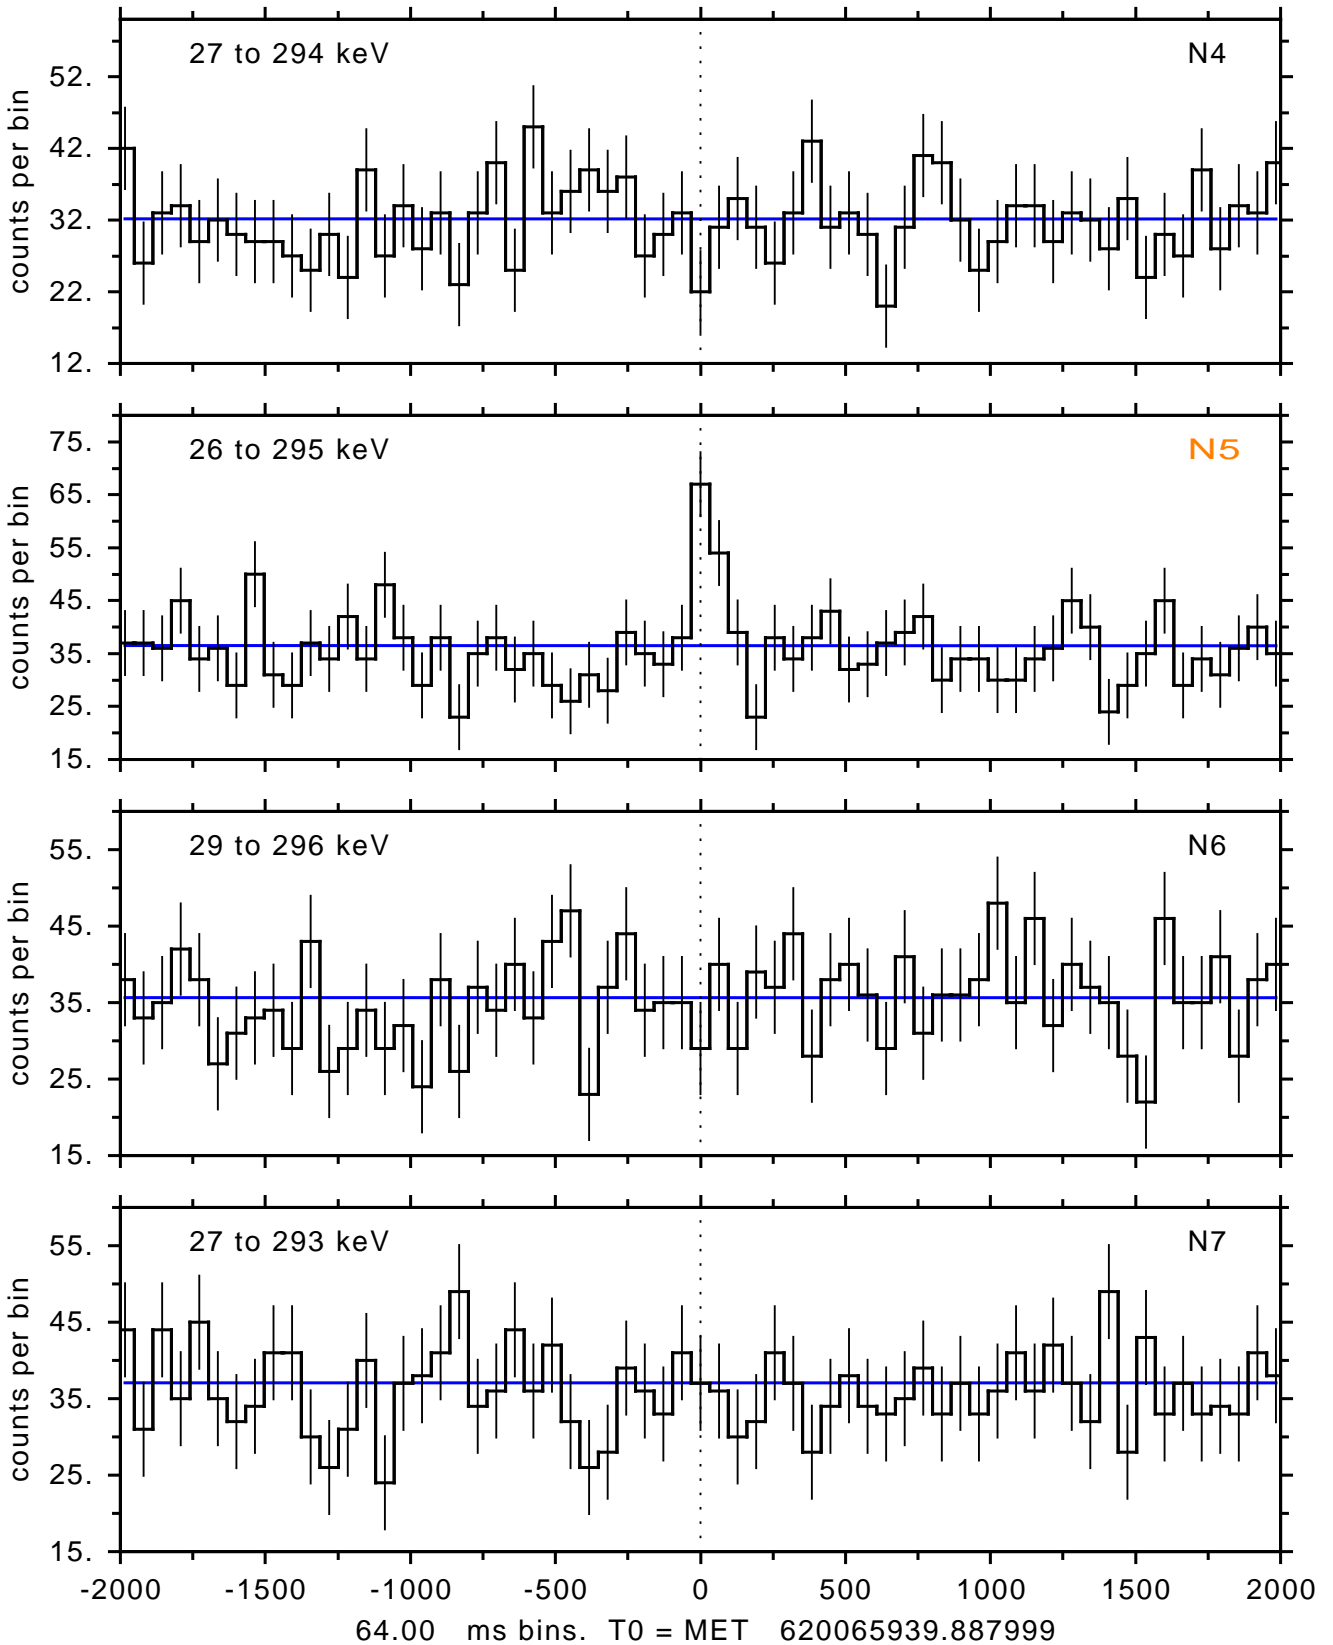

sGRB ver 116b of 2020 Feb 14 run on 2020-08-25 15:35:34
T0 = 620065939.887999 = 2020-08-25 16:32:14.888000
Algr: 3: P01 of F0001: glg_tte_b0_200825_16z_v00

sGRB ver 116b of 2020 Feb 14 run on 2020-08-25 15:35:34
T0 = 620065939.887999 = 2020-08-25 16:32:14.888000
Algr: 3: P01 of F0001: glg_tte_b0_200825_16z_v00