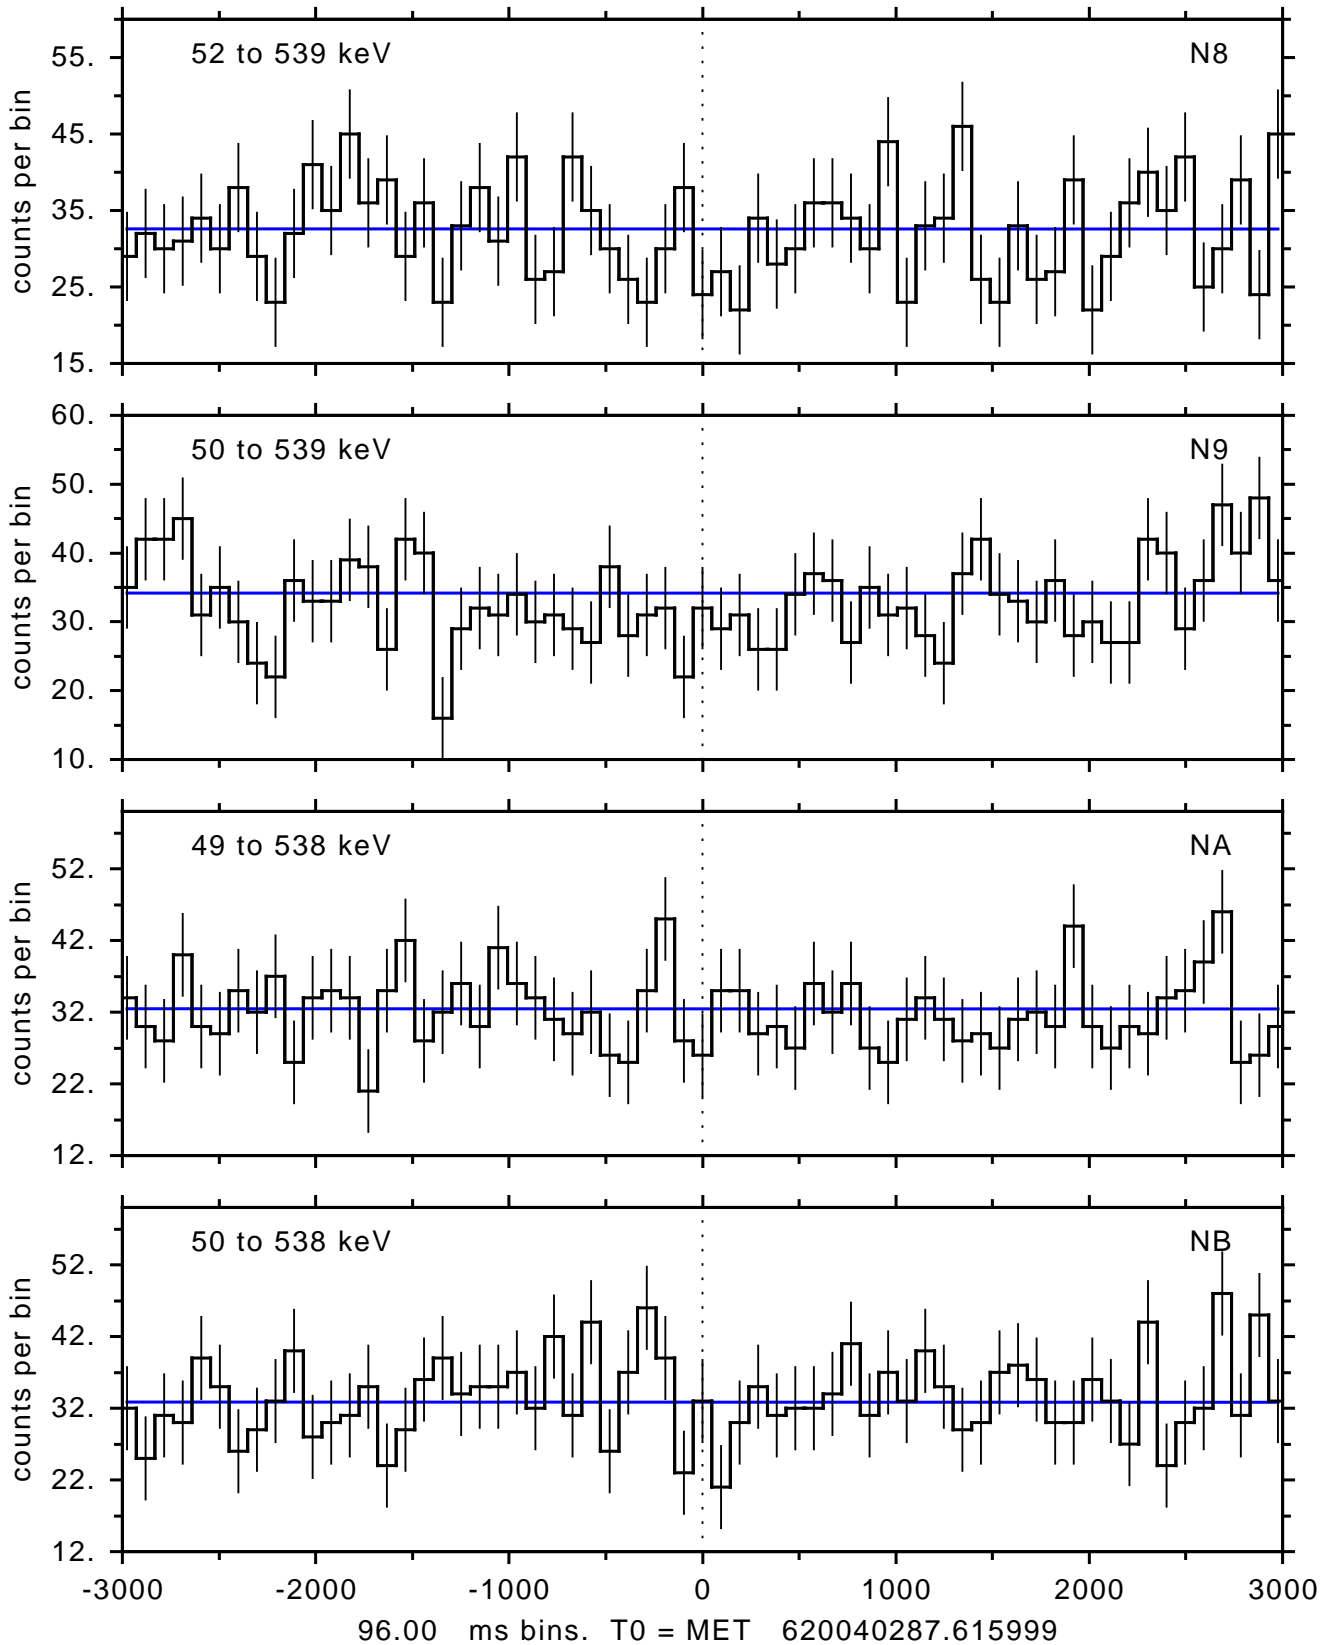

sGRB ver 116b of 2020 Feb 14 run on 2020-08-25 10:33:59
T0 = 620040287.615999 = 2020-08-25 09:24:42.616000
Algr: 2: P01 of F0001: glg_tte_b0_200825_09z_v00

sGRB ver 116b of 2020 Feb 14 run on 2020-08-25 10:33:59
T0 = 620040287.615999 = 2020-08-25 09:24:42.616000
Algr: 2: P01 of F0001: glg_tte_b0_200825_09z_v00