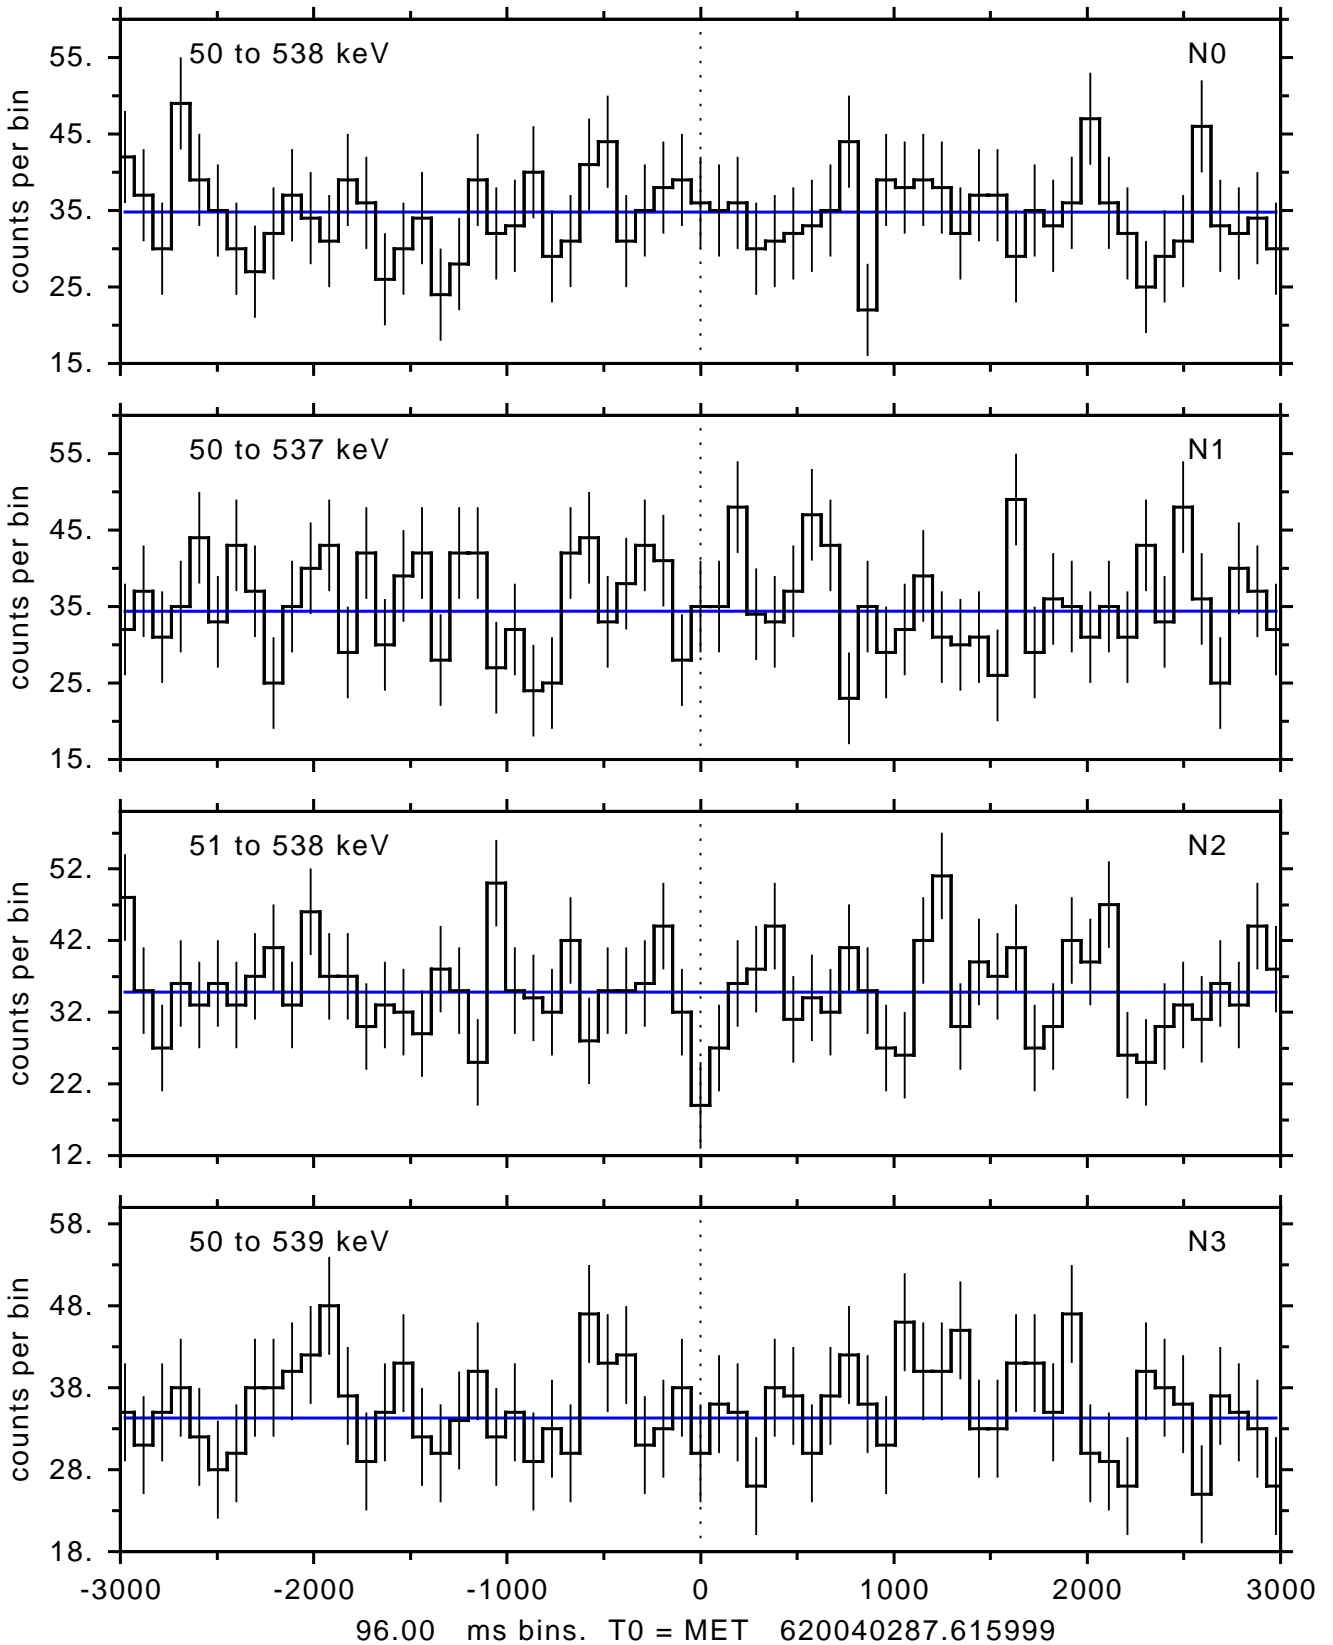

sGRB ver 116b of 2020 Feb 14 run on 2020-08-25 10:33:59
T0 = 620040287.615999 = 2020-08-25 09:24:42.616000
Algr: 2: P01 of F0001: glg_tte_b0_200825_09z_v00

sGRB ver 116b of 2020 Feb 14 run on 2020-08-25 10:33:59
T0 = 620040287.615999 = 2020-08-25 09:24:42.616000
Algr: 2: P01 of F0001: glg_tte_b0_200825_09z_v00