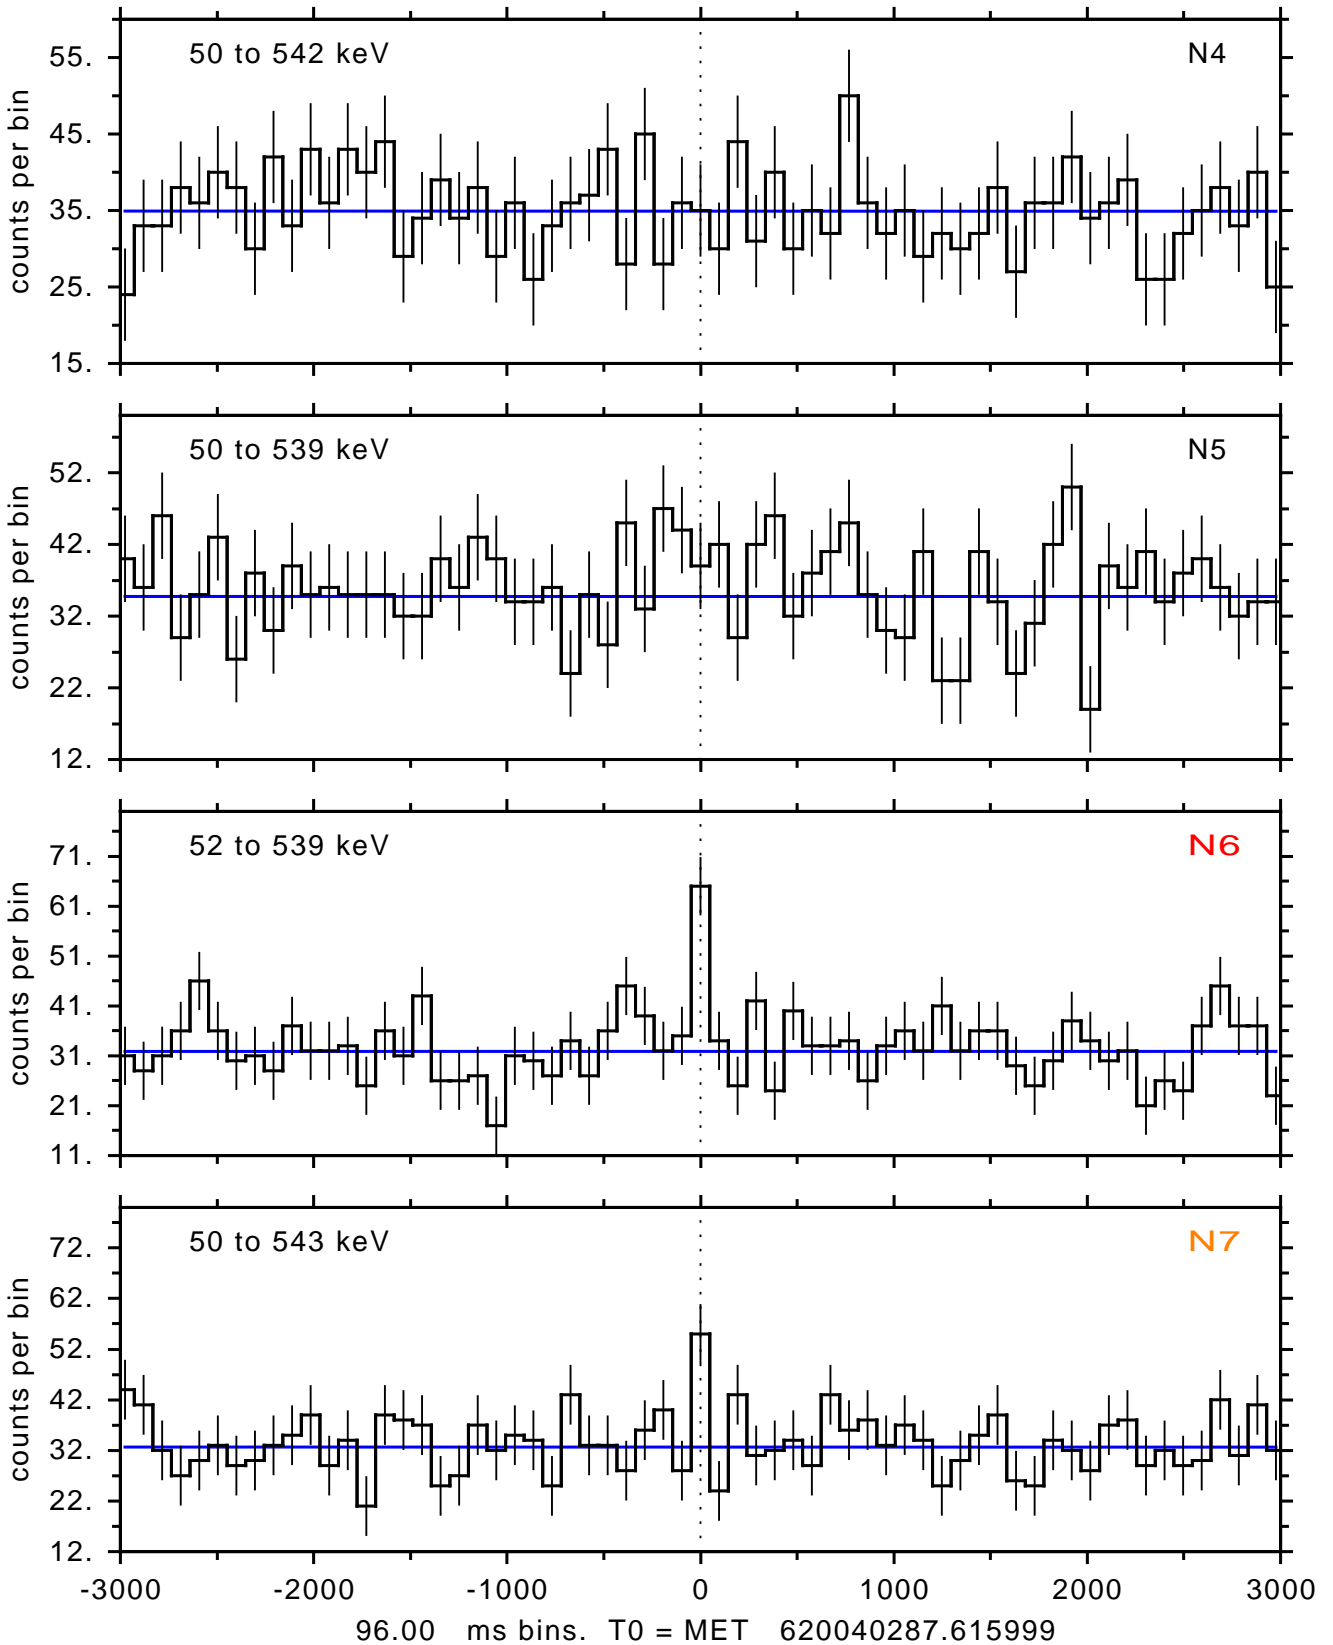

sGRB ver 116b of 2020 Feb 14 run on 2020-08-25 10:33:59
T0 = 620040287.615999 = 2020-08-25 09:24:42.616000
Algr: 2: P01 of F0001: glg_tte_b0_200825_09z_v00

sGRB ver 116b of 2020 Feb 14 run on 2020-08-25 10:33:59
T0 = 620040287.615999 = 2020-08-25 09:24:42.616000
Algr: 2: P01 of F0001: glg_tte_b0_200825_09z_v00