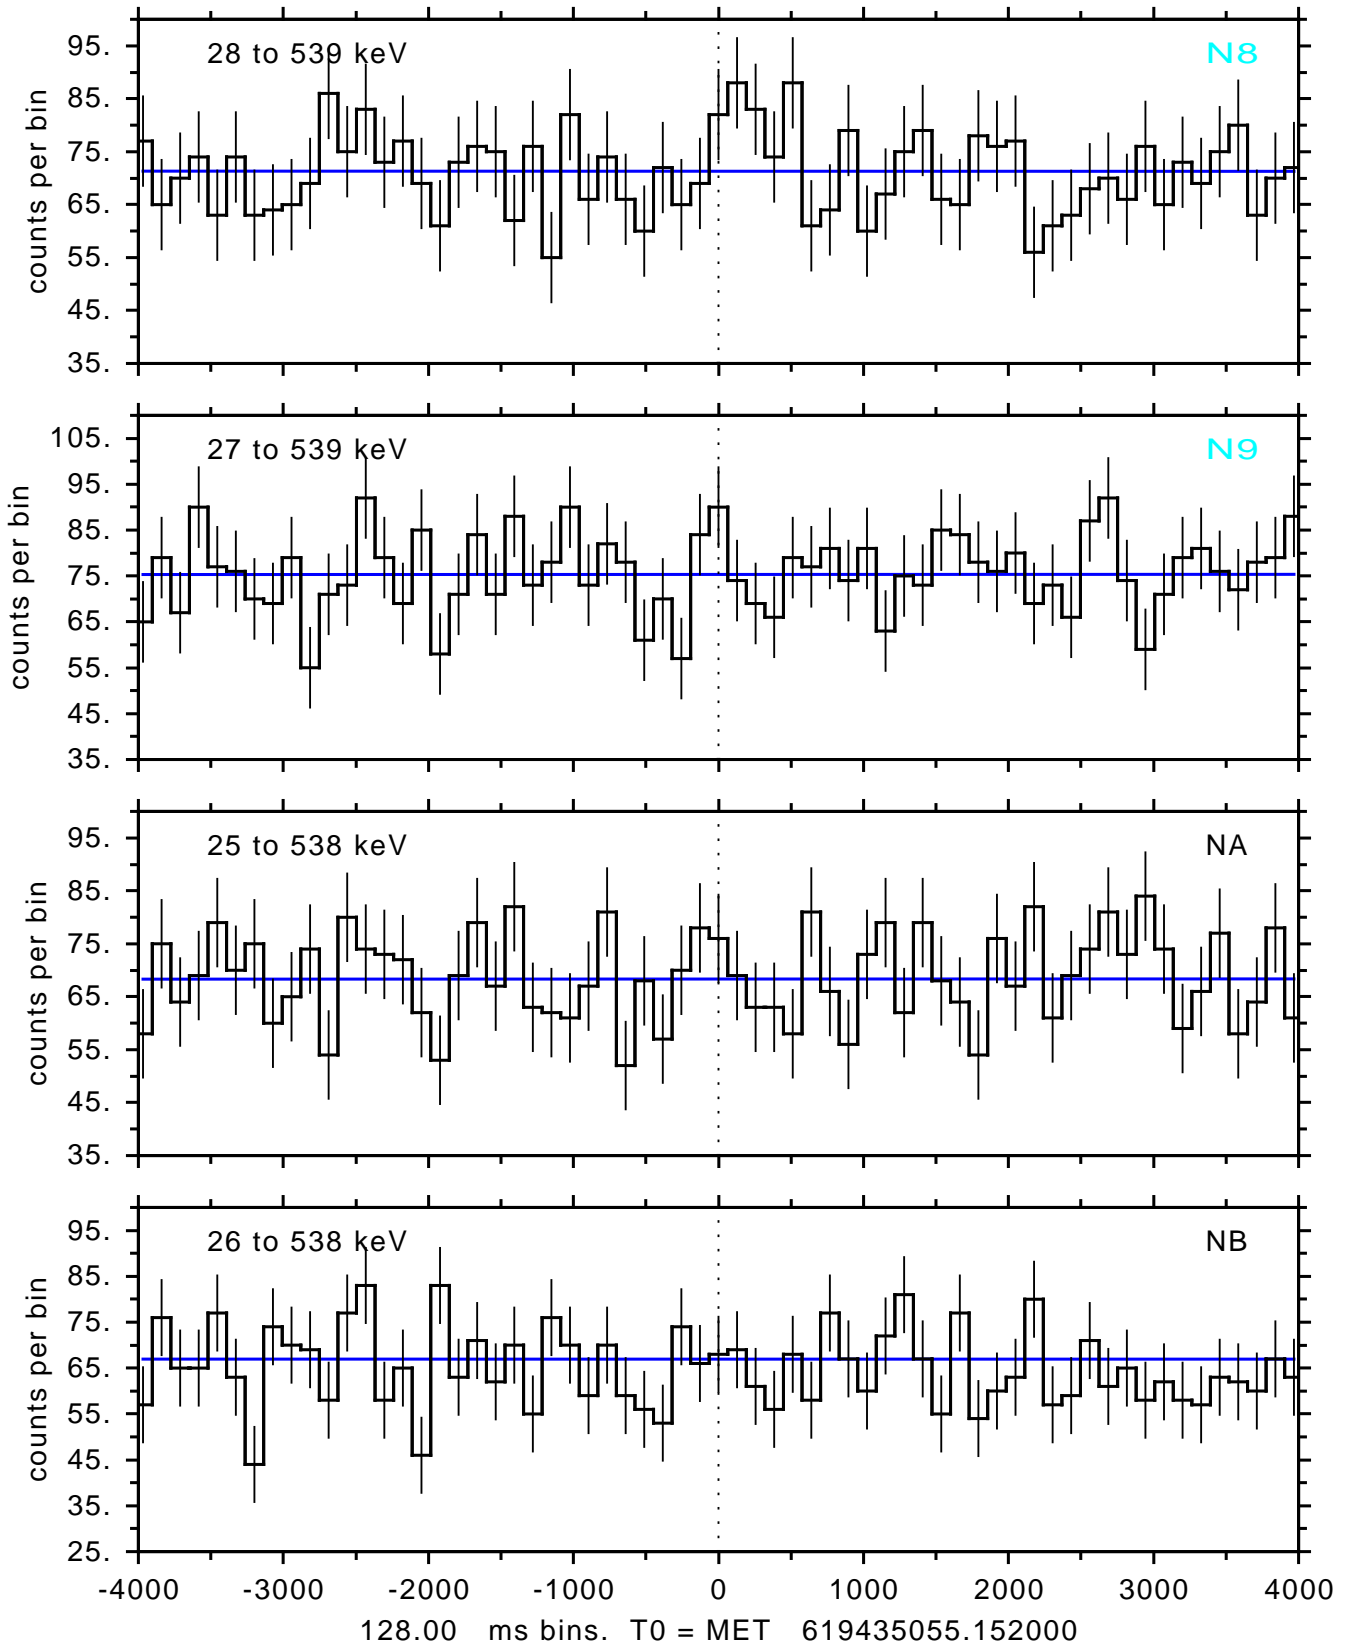

sGRB ver 116b of 2020 Feb 14 run on 2020-08-18 15:05:41  
T0 = 619435055.152000 = 2020-08-18 09:17:30.152000  
Algr: 1: P02 of F0001: glg\_tte\_b0\_200818\_09z\_v00

sGRB ver 116b of 2020 Feb 14 run on 2020-08-18 15:05:41  
T0 = 619435055.152000 = 2020-08-18 09:17:30.152000  
Algr: 1: P02 of F0001: glg\_tte\_b0\_200818\_09z\_v00