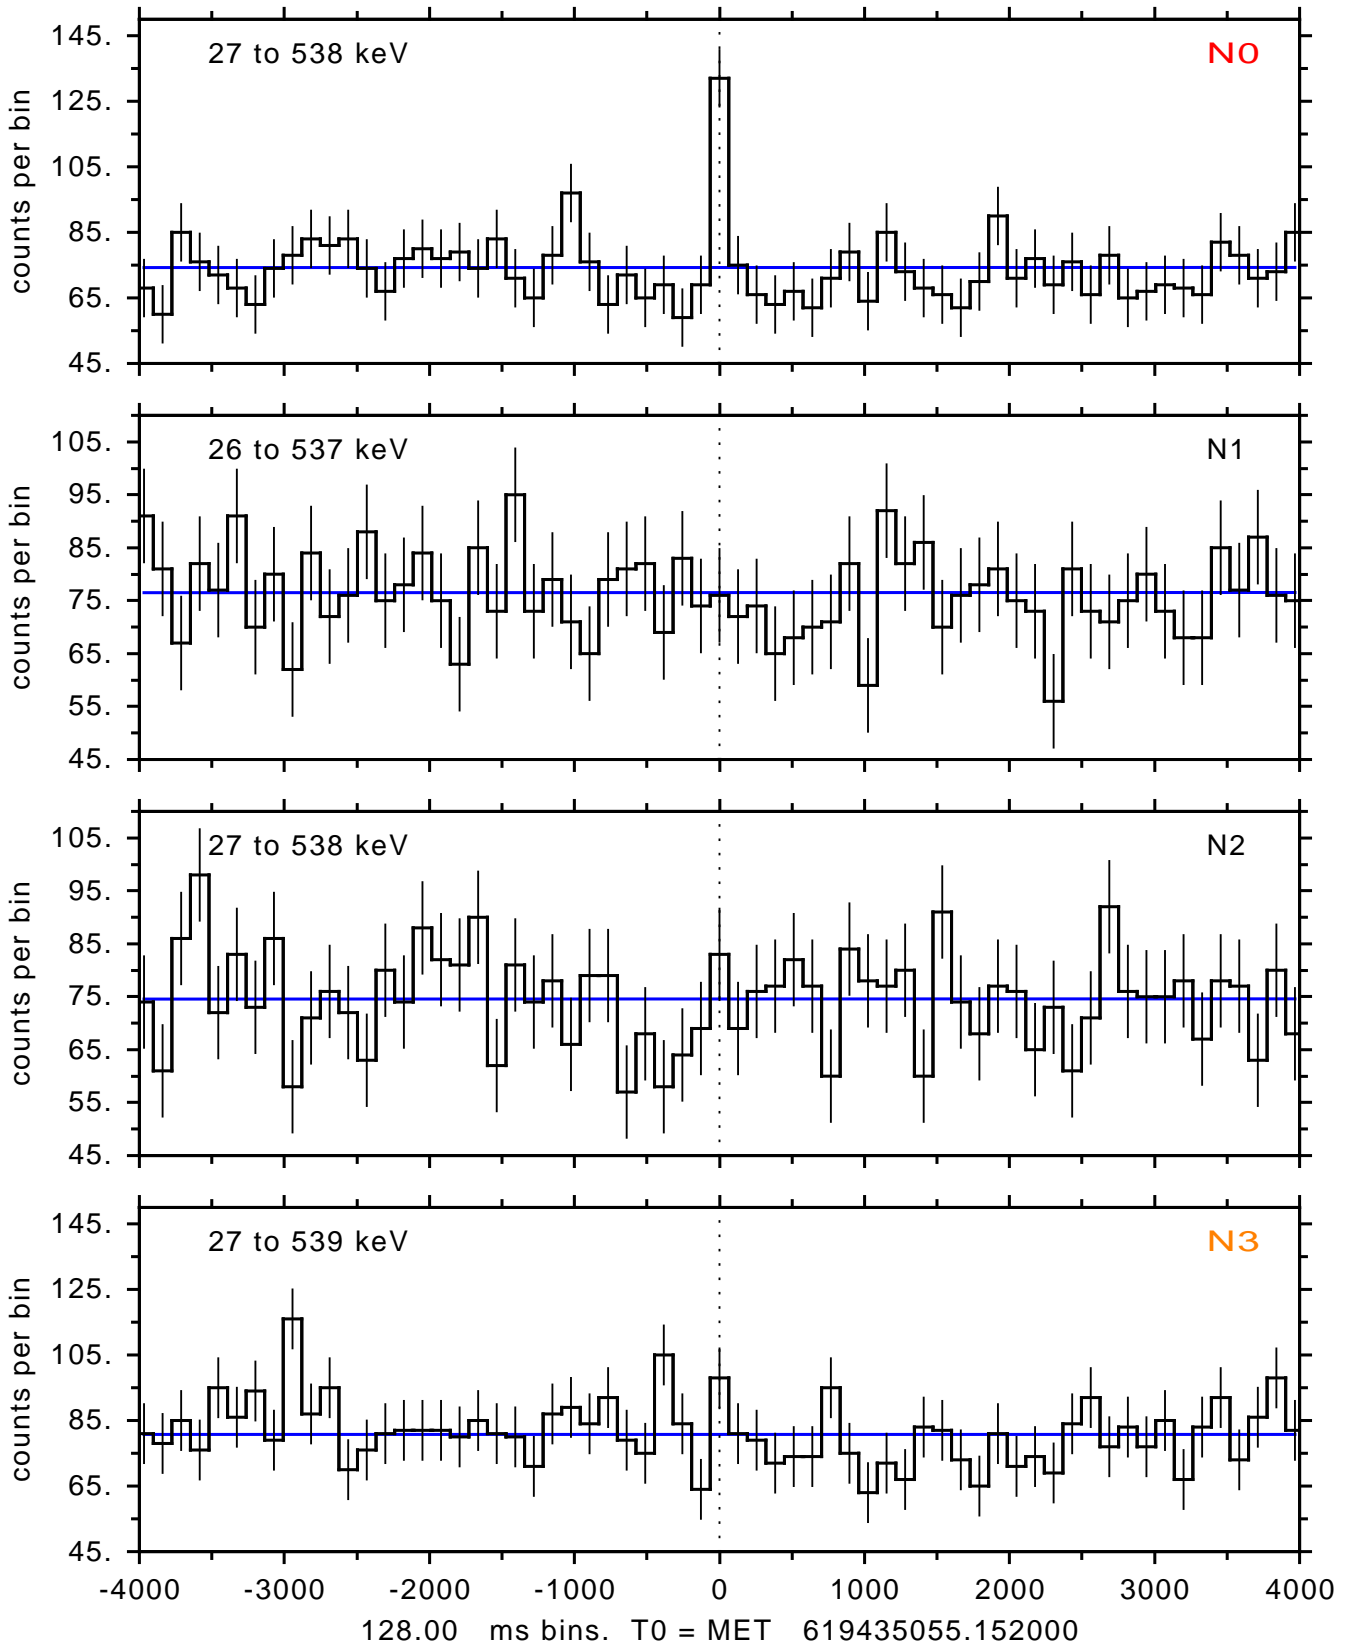

sGRB ver 116b of 2020 Feb 14 run on 2020-08-18 15:05:41  
T0 = 619435055.152000 = 2020-08-18 09:17:30.152000  
Algr: 1: P02 of F0001: glg\_tte\_b0\_200818\_09z\_v00

sGRB ver 116b of 2020 Feb 14 run on 2020-08-18 15:05:41  
T0 = 619435055.152000 = 2020-08-18 09:17:30.152000  
Algr: 1: P02 of F0001: glg\_tte\_b0\_200818\_09z\_v00