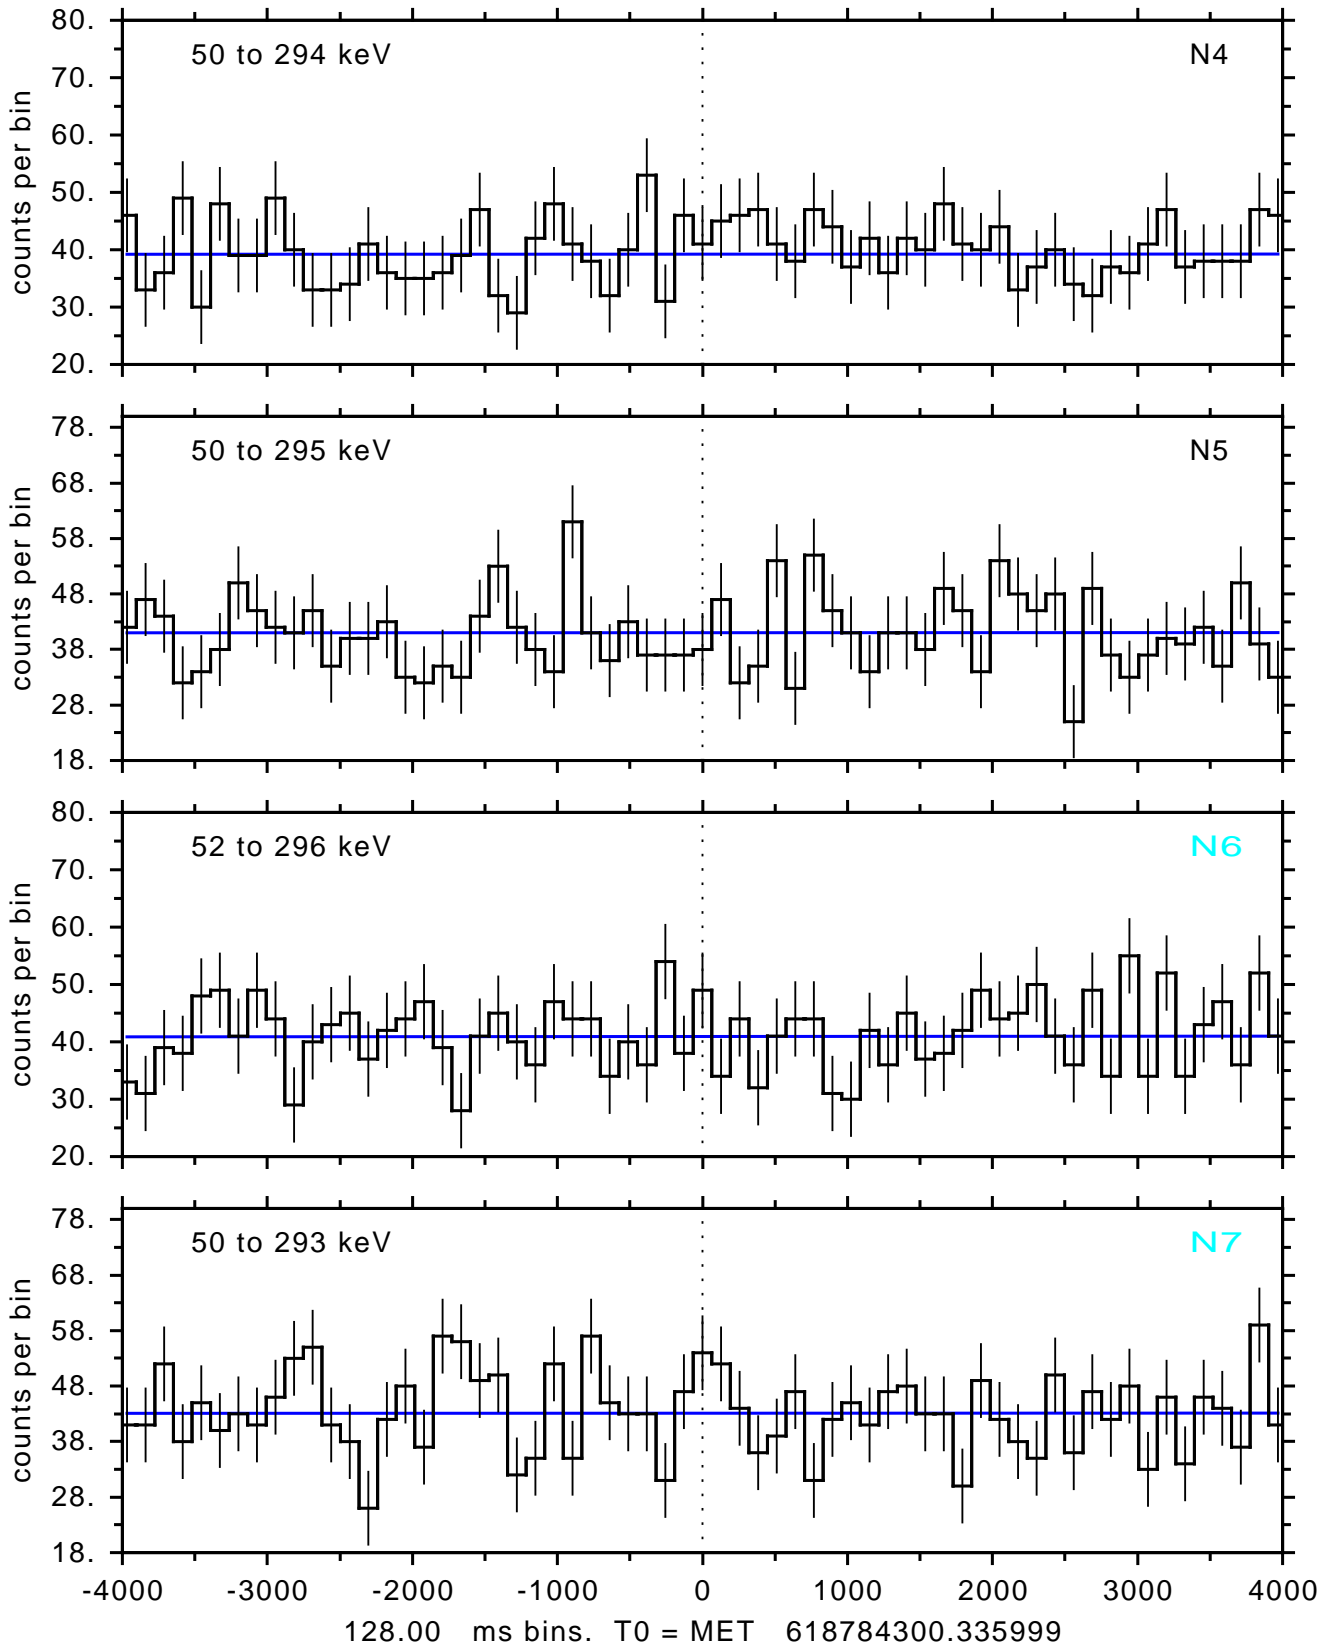

sGRB ver 116b of 2020 Feb 14 run on 2020-08-11 01:15:27
T0 = 618784300.335999 = 2020-08-10 20:31:35.336000
Algr: 4: P01 of F0001: glg_tte_b0_200810_20z_v00

sGRB ver 116b of 2020 Feb 14 run on 2020-08-11 01:15:27
T0 = 618784300.335999 = 2020-08-10 20:31:35.336000
Algr: 4: P01 of F0001: glg_tte_b0_200810_20z_v00