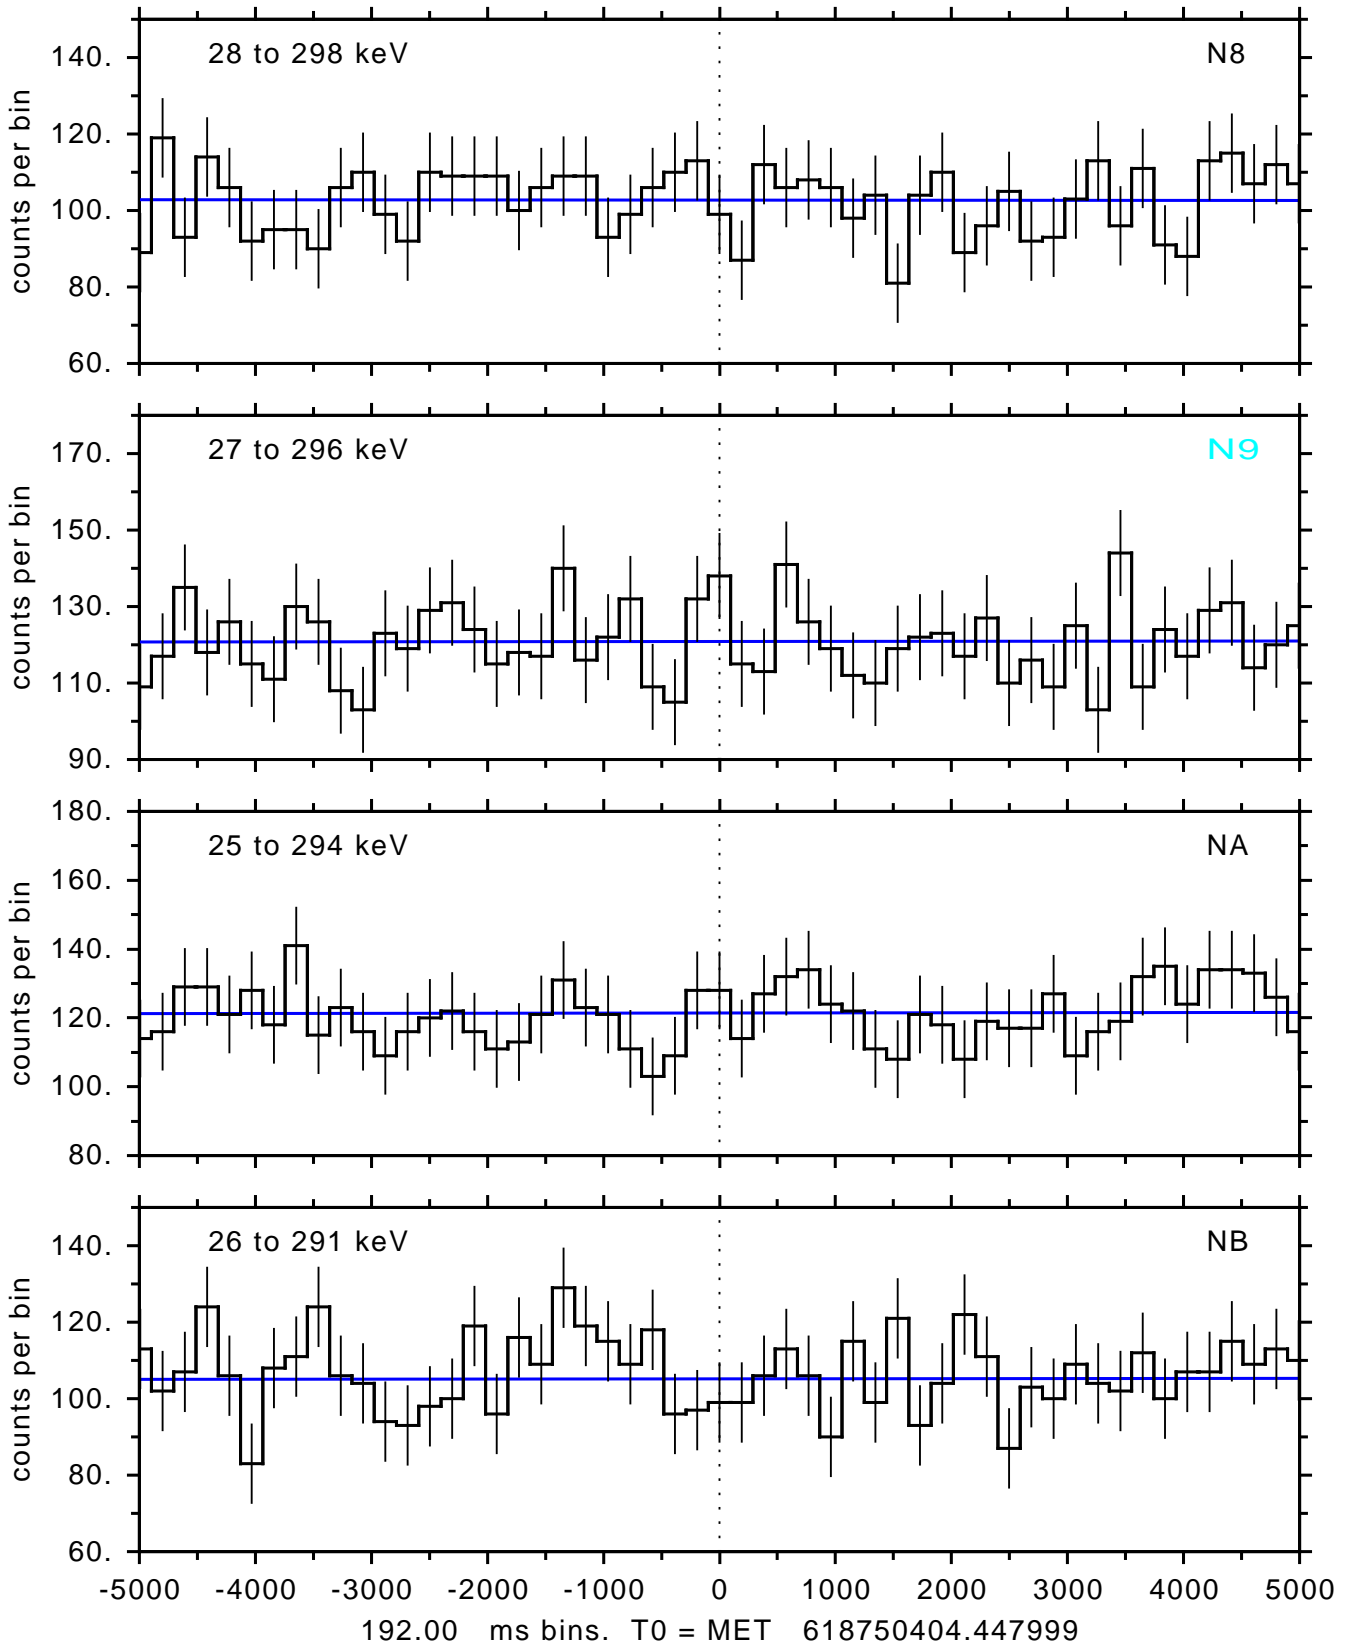

sGRB ver 116b of 2020 Feb 14 run on 2020-08-10 10:00:28
T0 = 618750404.447999 = 2020-08-10 11:06:39.448000
Algr: 3: P01 of F0001: glg_tte_b0_200810_11z_v00

sGRB ver 116b of 2020 Feb 14 run on 2020-08-10 10:00:28
T0 = 618750404.447999 = 2020-08-10 11:06:39.448000
Algr: 3: P01 of F0001: glg_tte_b0_200810_11z_v00