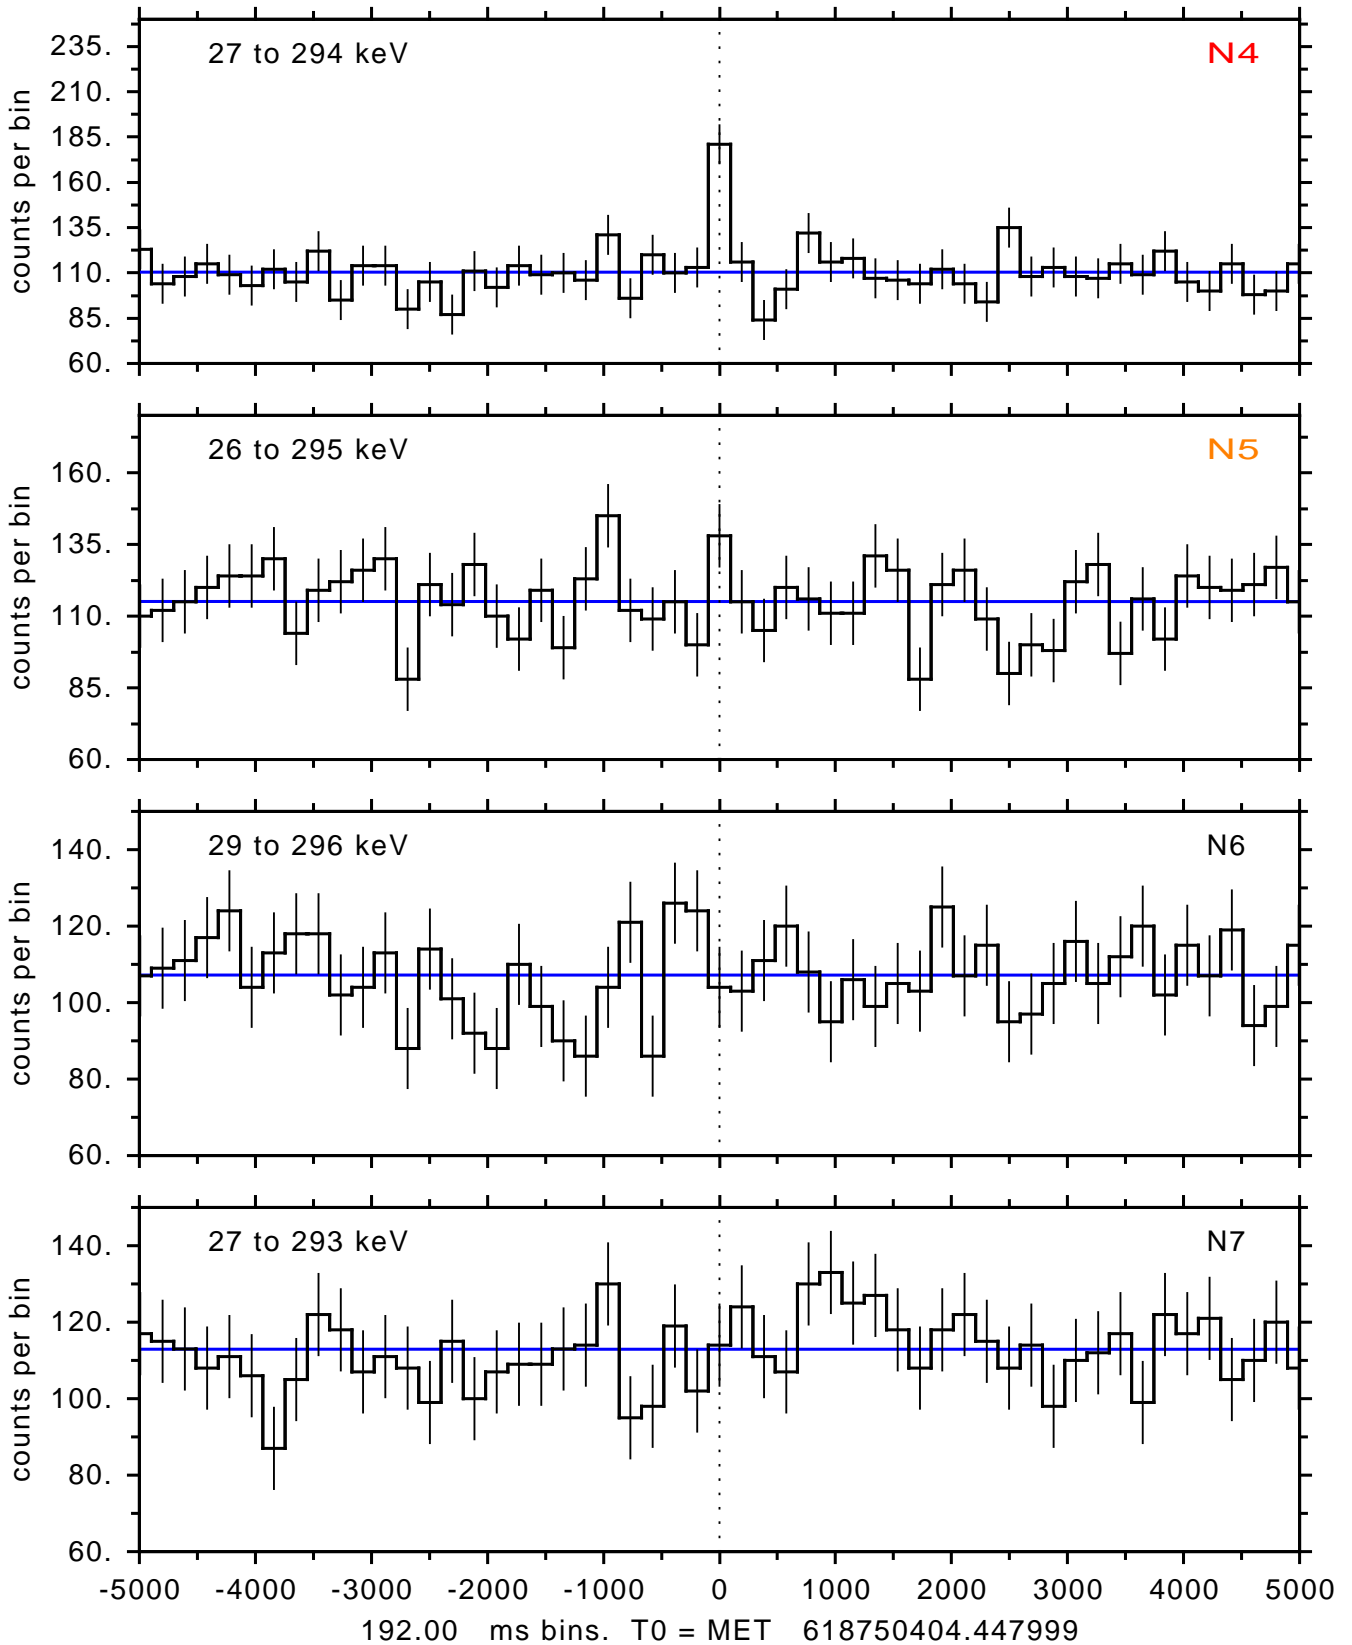

sGRB ver 116b of 2020 Feb 14 run on 2020-08-10 10:00:28
T0 = 618750404.447999 = 2020-08-10 11:06:39.448000
Algr: 3: P01 of F0001: glg_tte_b0_200810_11z_v00

sGRB ver 116b of 2020 Feb 14 run on 2020-08-10 10:00:28
T0 = 618750404.447999 = 2020-08-10 11:06:39.448000
Algr: 3: P01 of F0001: glg_tte_b0_200810_11z_v00