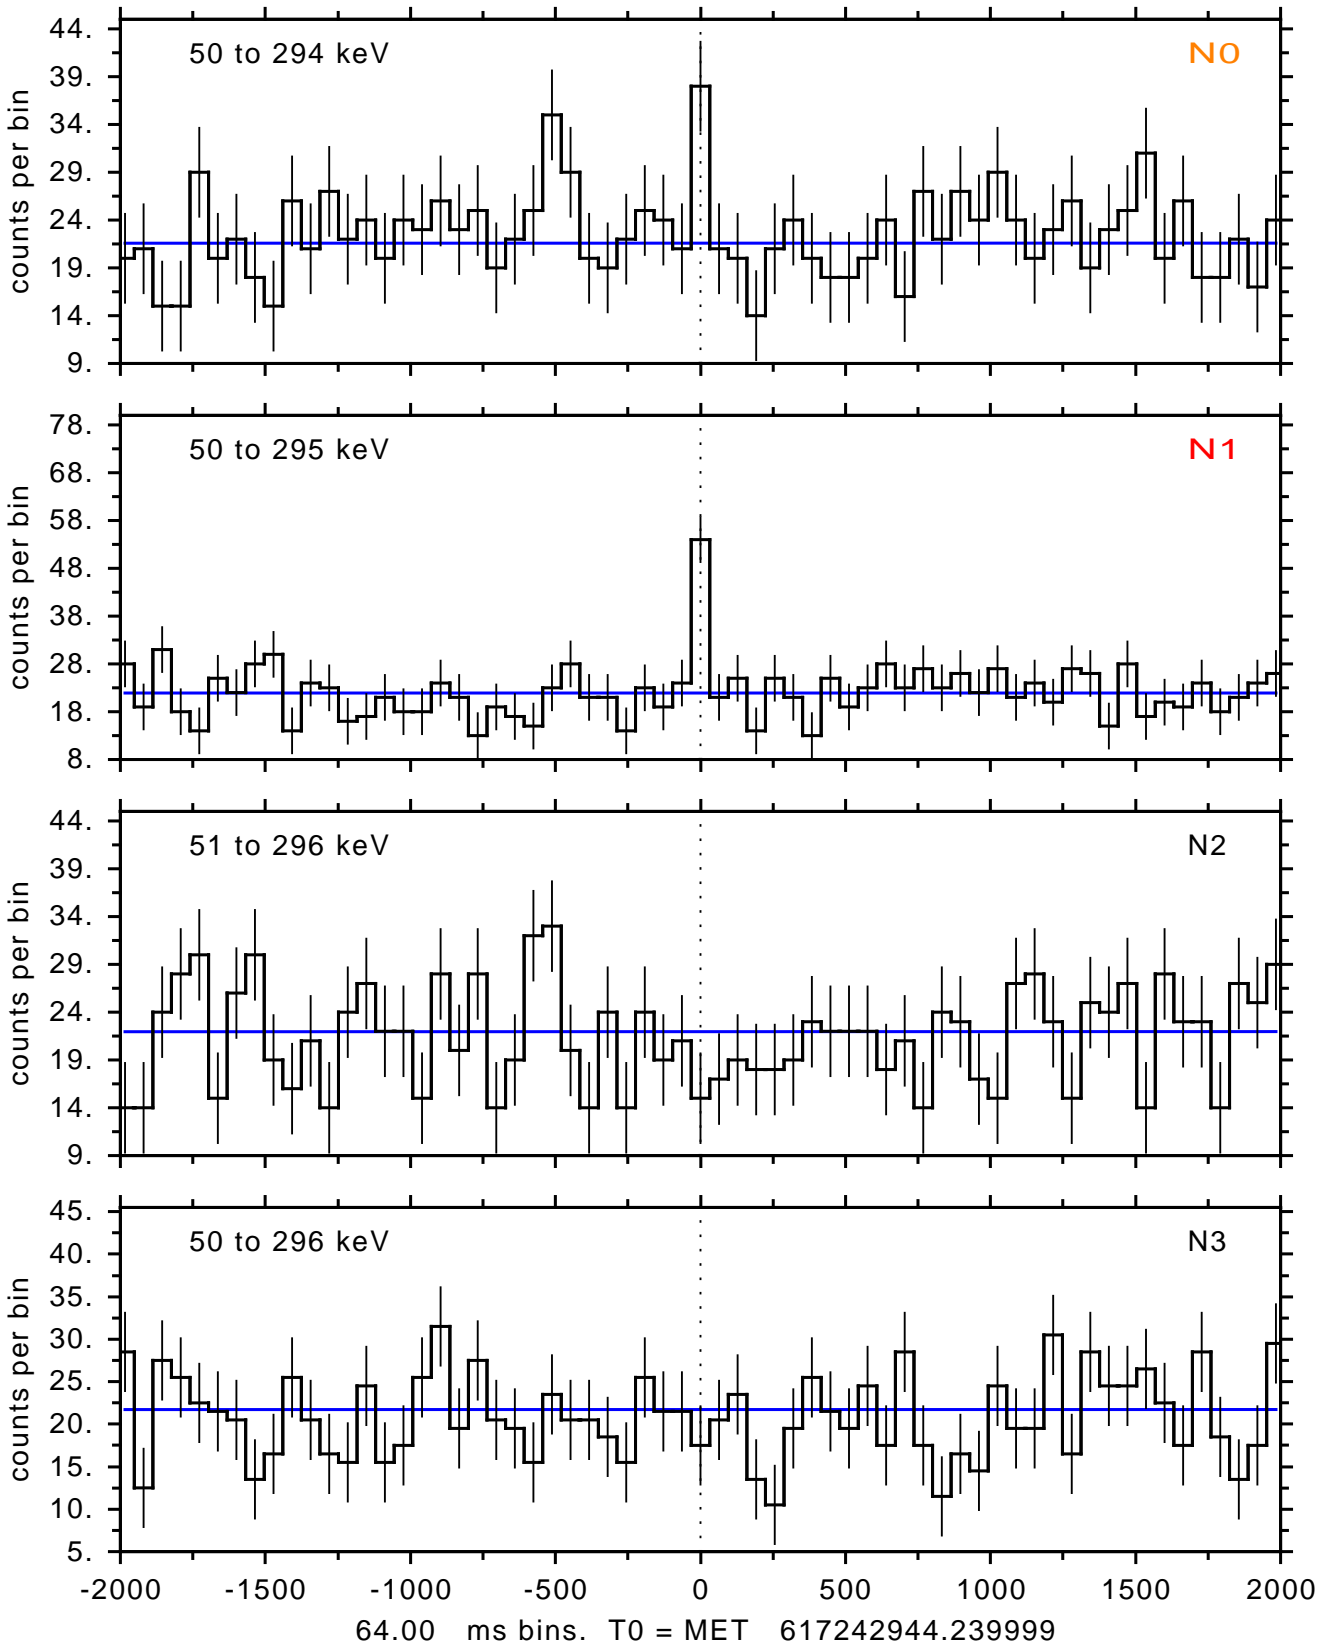

sGRB ver 116b of 2020 Feb 14 run on 2020-07-27 07:45:28  
T0 = 617242944.239999 = 2020-07-24 00:22:19.240000  
Algr: 4: P01 of F0001: glg\_tte\_b0\_200724\_00z\_v00

sGRB ver 116b of 2020 Feb 14 run on 2020-07-27 07:45:28

T0 = 617242944.239999 = 2020-07-24 00:22:19.240000

Algr: 4: P01 of F0001: glg\_tte\_b0\_200724\_00z\_v00

sGRB ver 116b of 2020 Feb 14 run on 2020-07-27 07:45:28

T0 = 617242944.239999 = 2020-07-24 00:22:19.240000

Algr: 4: P01 of F0001: glg\_tte\_b0\_200724\_00z\_v00

sGRB ver 116b of 2020 Feb 14 run on 2020-07-27 07:45:28  
T0 = 617242944.239999 = 2020-07-24 00:22:19.240000  
Algr: 4: P01 of F0001: glg\_tte\_b0\_200724\_00z\_v00