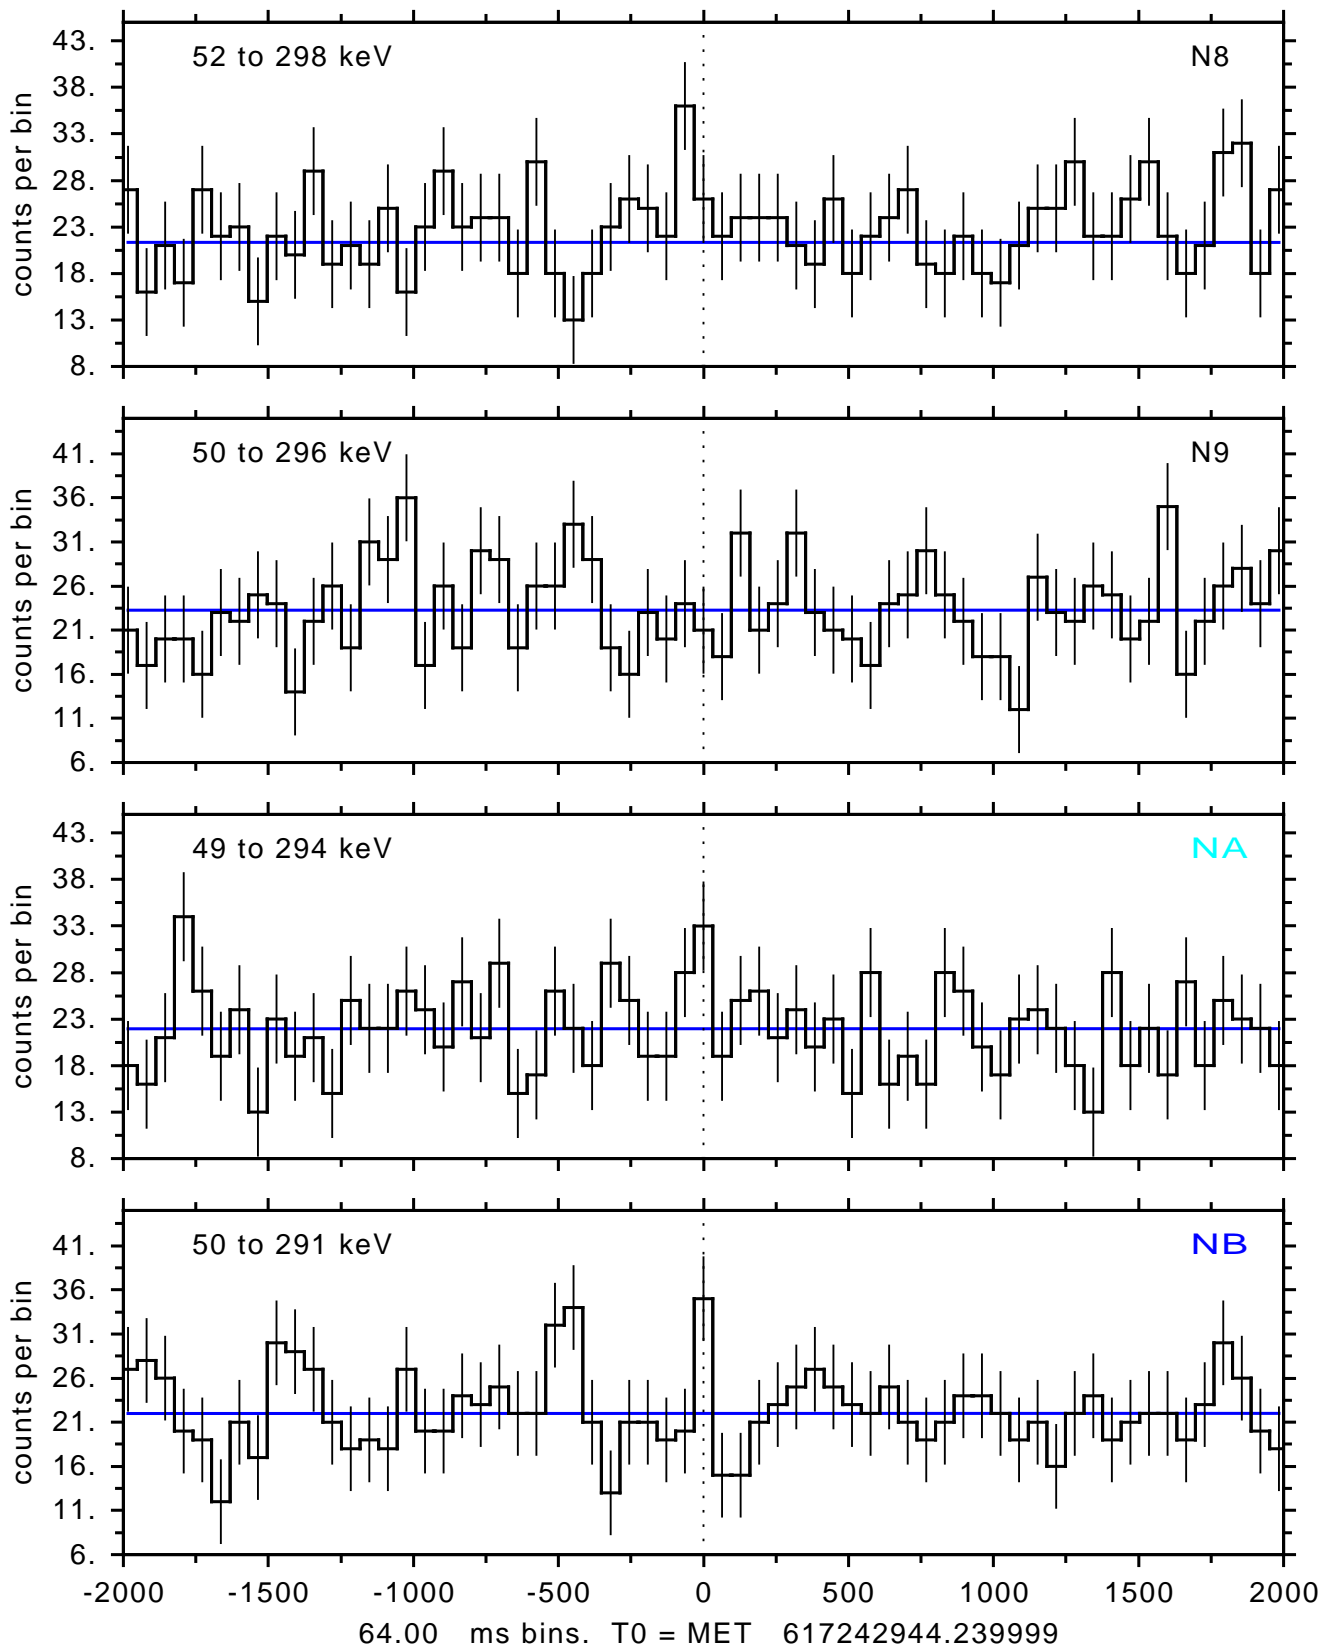

sGRB ver 116b of 2020 Feb 14 run on 2020-07-27 07:45:28  
T0 = 617242944.239999 = 2020-07-24 00:22:19.240000  
Algr: 4: P01 of F0001: glg\_tte\_b0\_200724\_00z\_v00

sGRB ver 116b of 2020 Feb 14 run on 2020-07-27 07:45:28

T0 = 617242944.239999 = 2020-07-24 00:22:19.240000

Algr: 4: P01 of F0001: glg\_tte\_b0\_200724\_00z\_v00

sGRB ver 116b of 2020 Feb 14 run on 2020-07-27 07:45:28

T0 = 617242944.239999 = 2020-07-24 00:22:19.240000

Algr: 4: P01 of F0001: glg\_tte\_b0\_200724\_00z\_v00

sGRB ver 116b of 2020 Feb 14 run on 2020-07-27 07:45:28  
T0 = 617242944.239999 = 2020-07-24 00:22:19.240000  
Algr: 4: P01 of F0001: glg\_tte\_b0\_200724\_00z\_v00