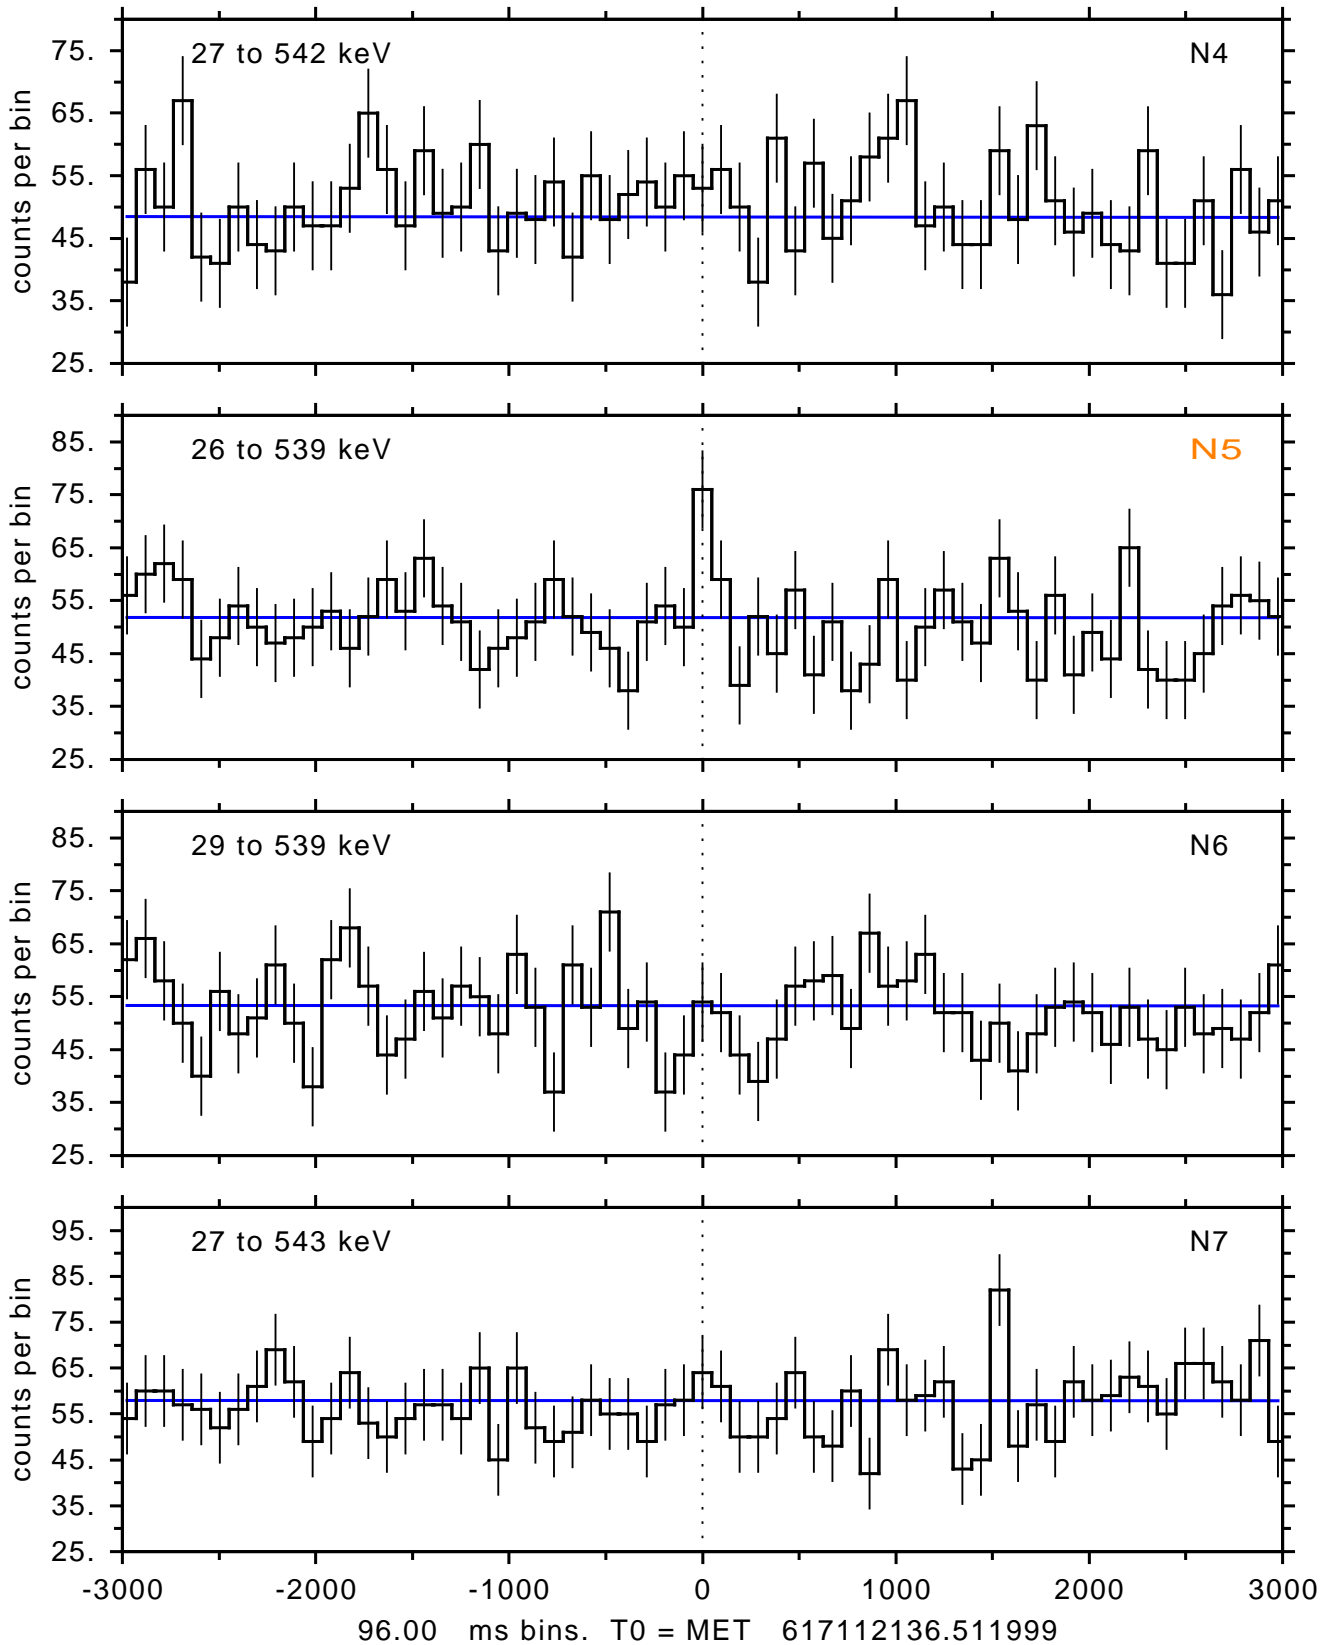

sGRB ver 116b of 2020 Feb 14 run on 2020-07-22 10:45:29
T0 = 617112136.511999 = 2020-07-22 12:02:11.512000
Algr: 1: P01 of F0001: glg_tte_b0_200722_12z_v00

sGRB ver 116b of 2020 Feb 14 run on 2020-07-22 10:45:29
T0 = 617112136.511999 = 2020-07-22 12:02:11.512000
Algr: 1: P01 of F0001: glg_tte_b0_200722_12z_v00