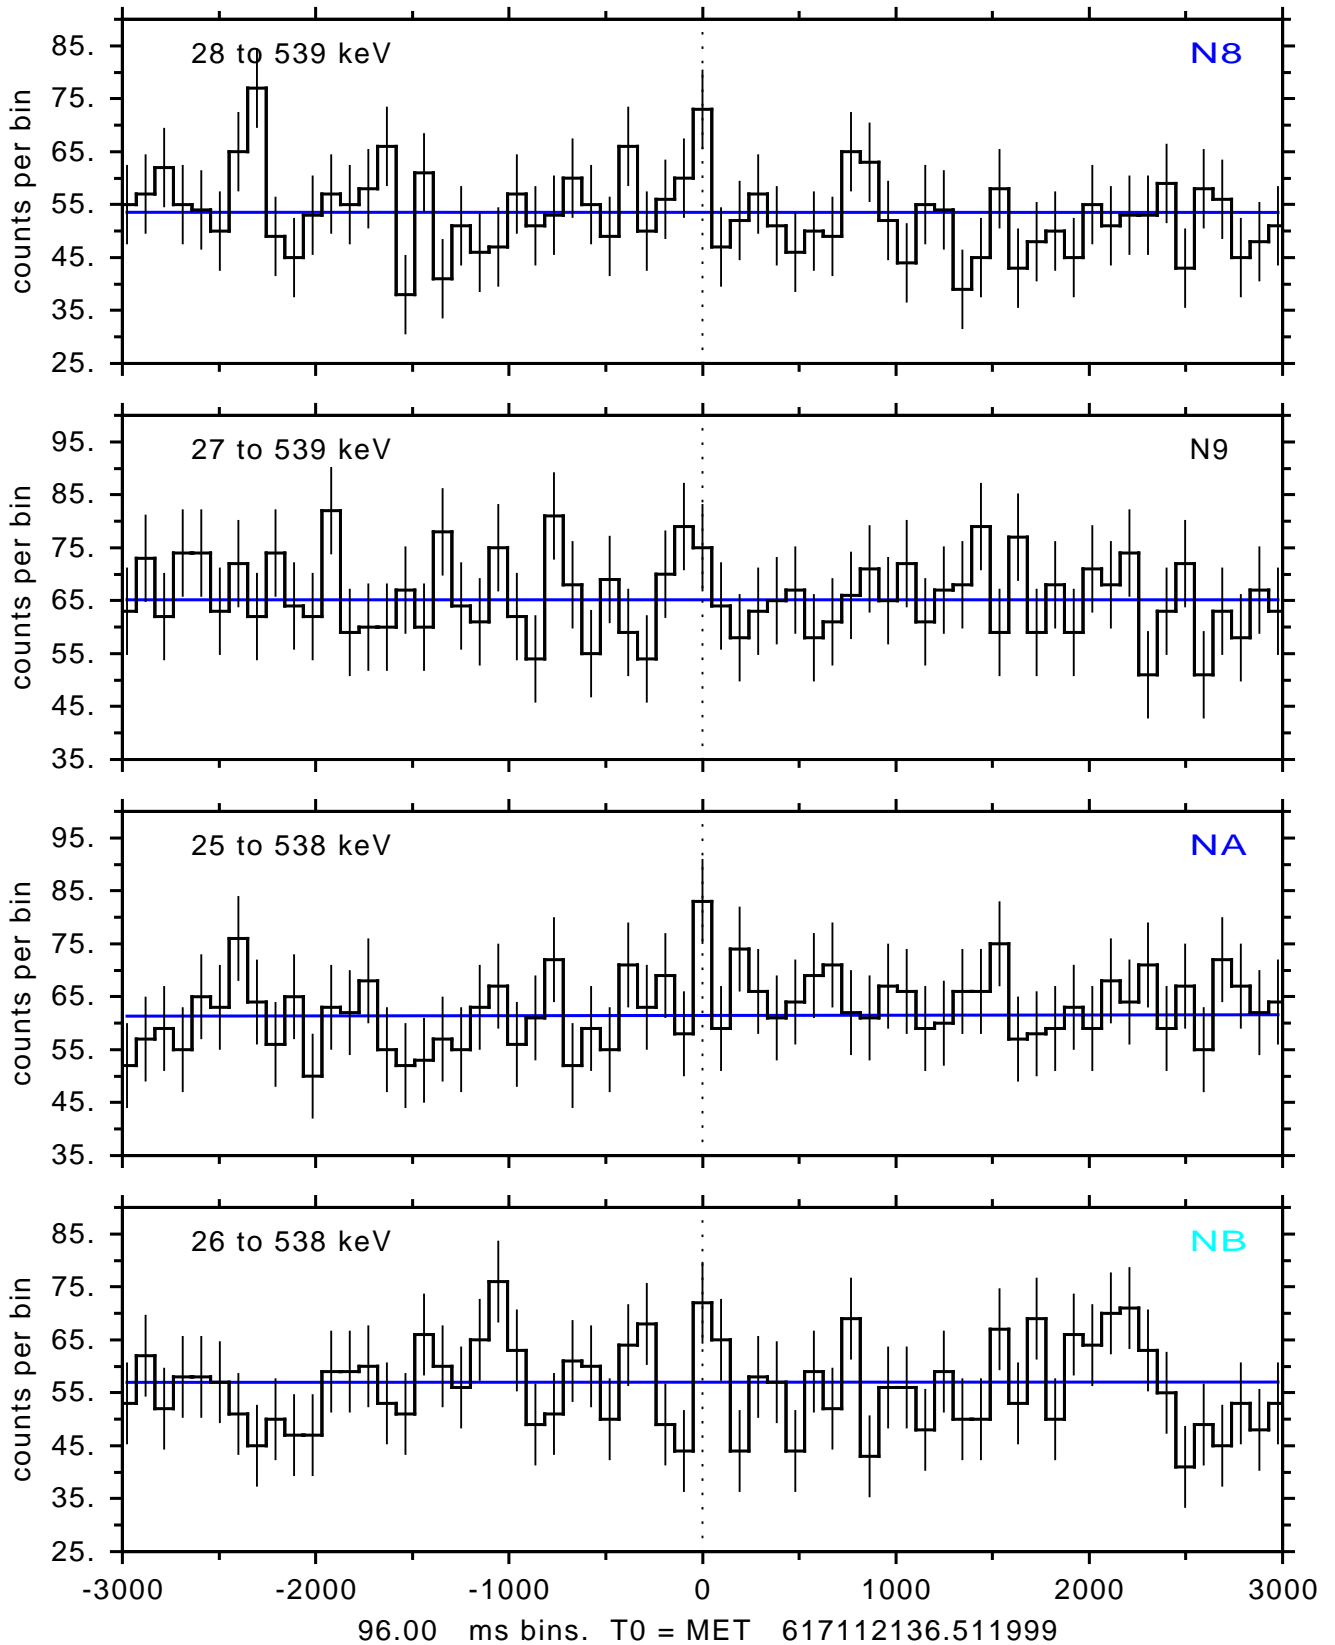

sGRB ver 116b of 2020 Feb 14 run on 2020-07-22 10:45:29
T0 = 617112136.511999 = 2020-07-22 12:02:11.512000
Algr: 1: P01 of F0001: glg_tte_b0_200722_12z_v00

sGRB ver 116b of 2020 Feb 14 run on 2020-07-22 10:45:29
T0 = 617112136.511999 = 2020-07-22 12:02:11.512000
Algr: 1: P01 of F0001: glg_tte_b0_200722_12z_v00