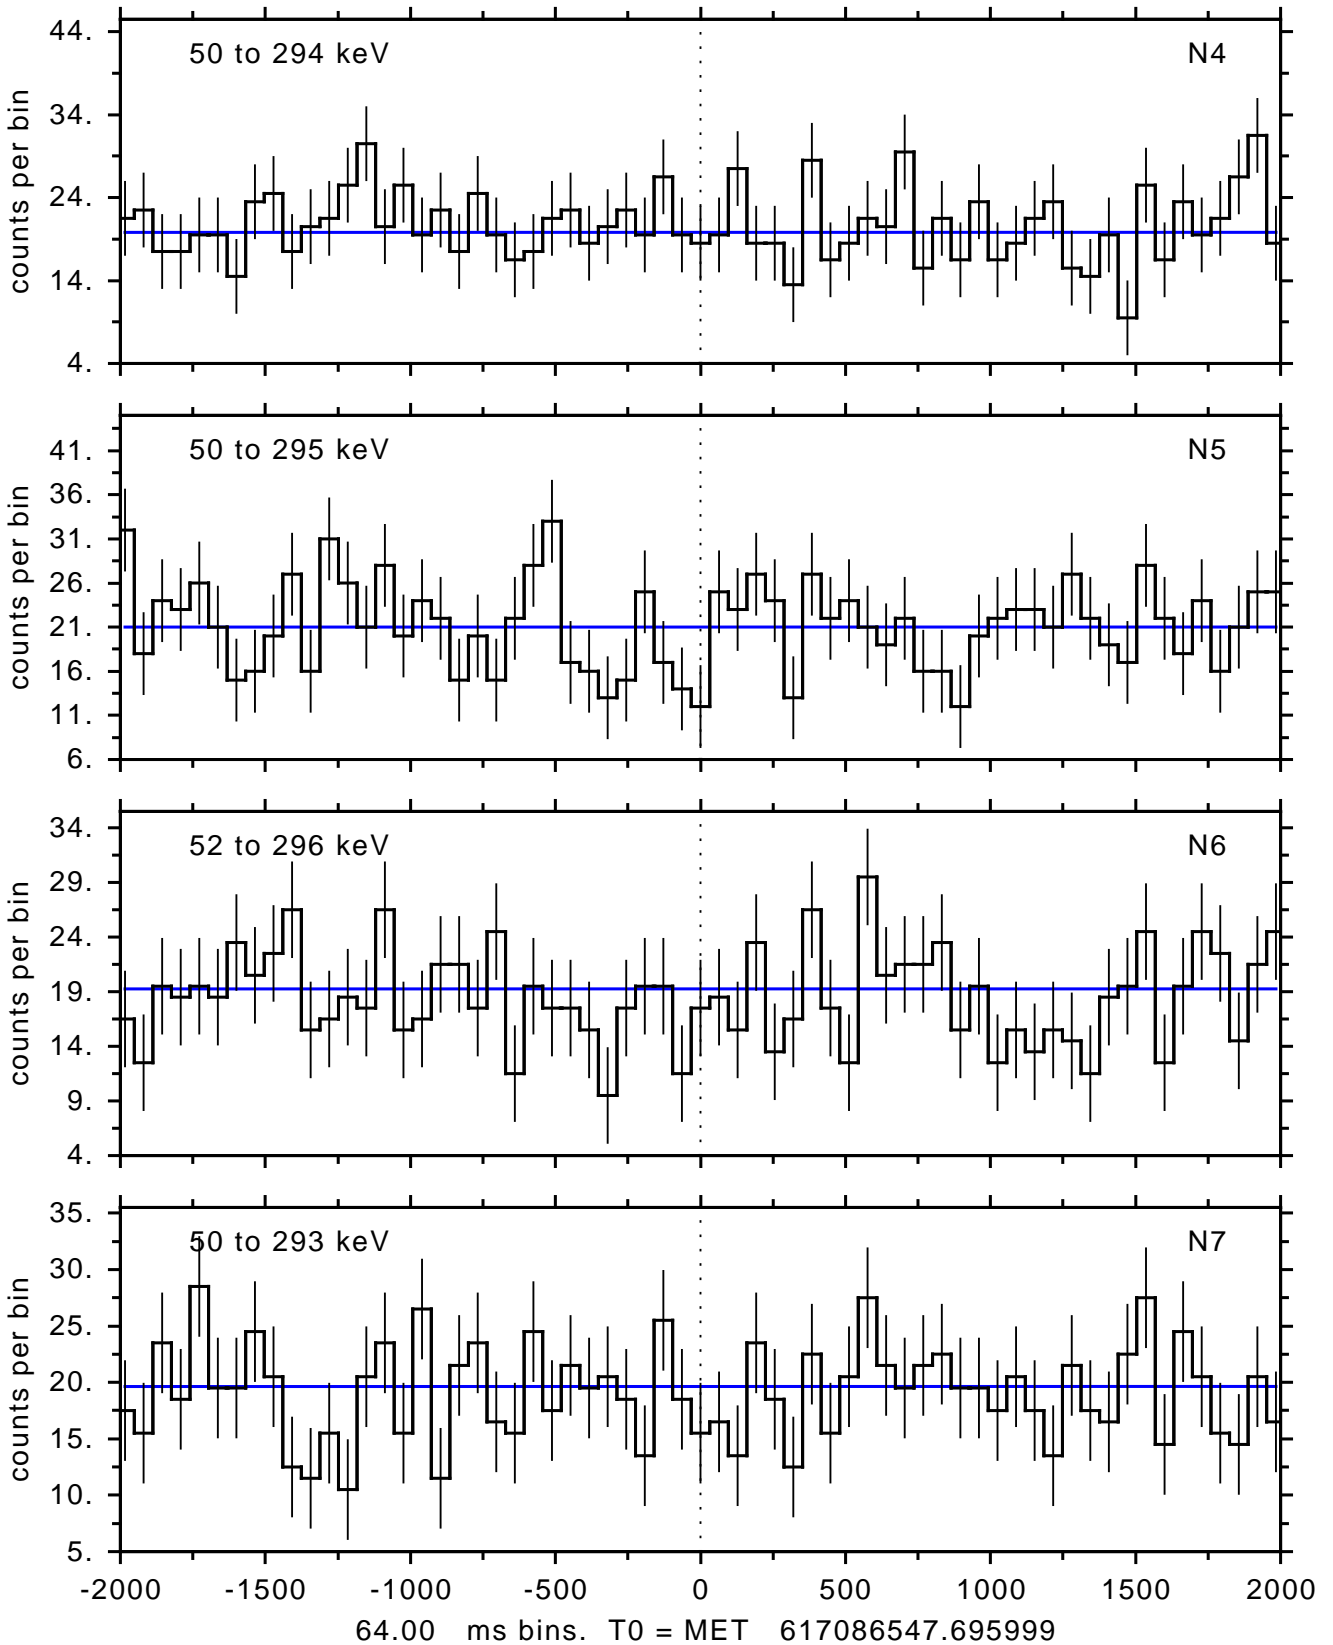

sGRB ver 116b of 2020 Feb 14 run on 2020-07-22 03:25:29
T0 = 617086547.695999 = 2020-07-22 04:55:42.696000
Algr: 4: P01 of F0001: glg_tte_b0_200722_04z_v00

sGRB ver 116b of 2020 Feb 14 run on 2020-07-22 03:25:29
T0 = 617086547.695999 = 2020-07-22 04:55:42.696000
Algr: 4: P01 of F0001: glg_tte_b0_200722_04z_v00