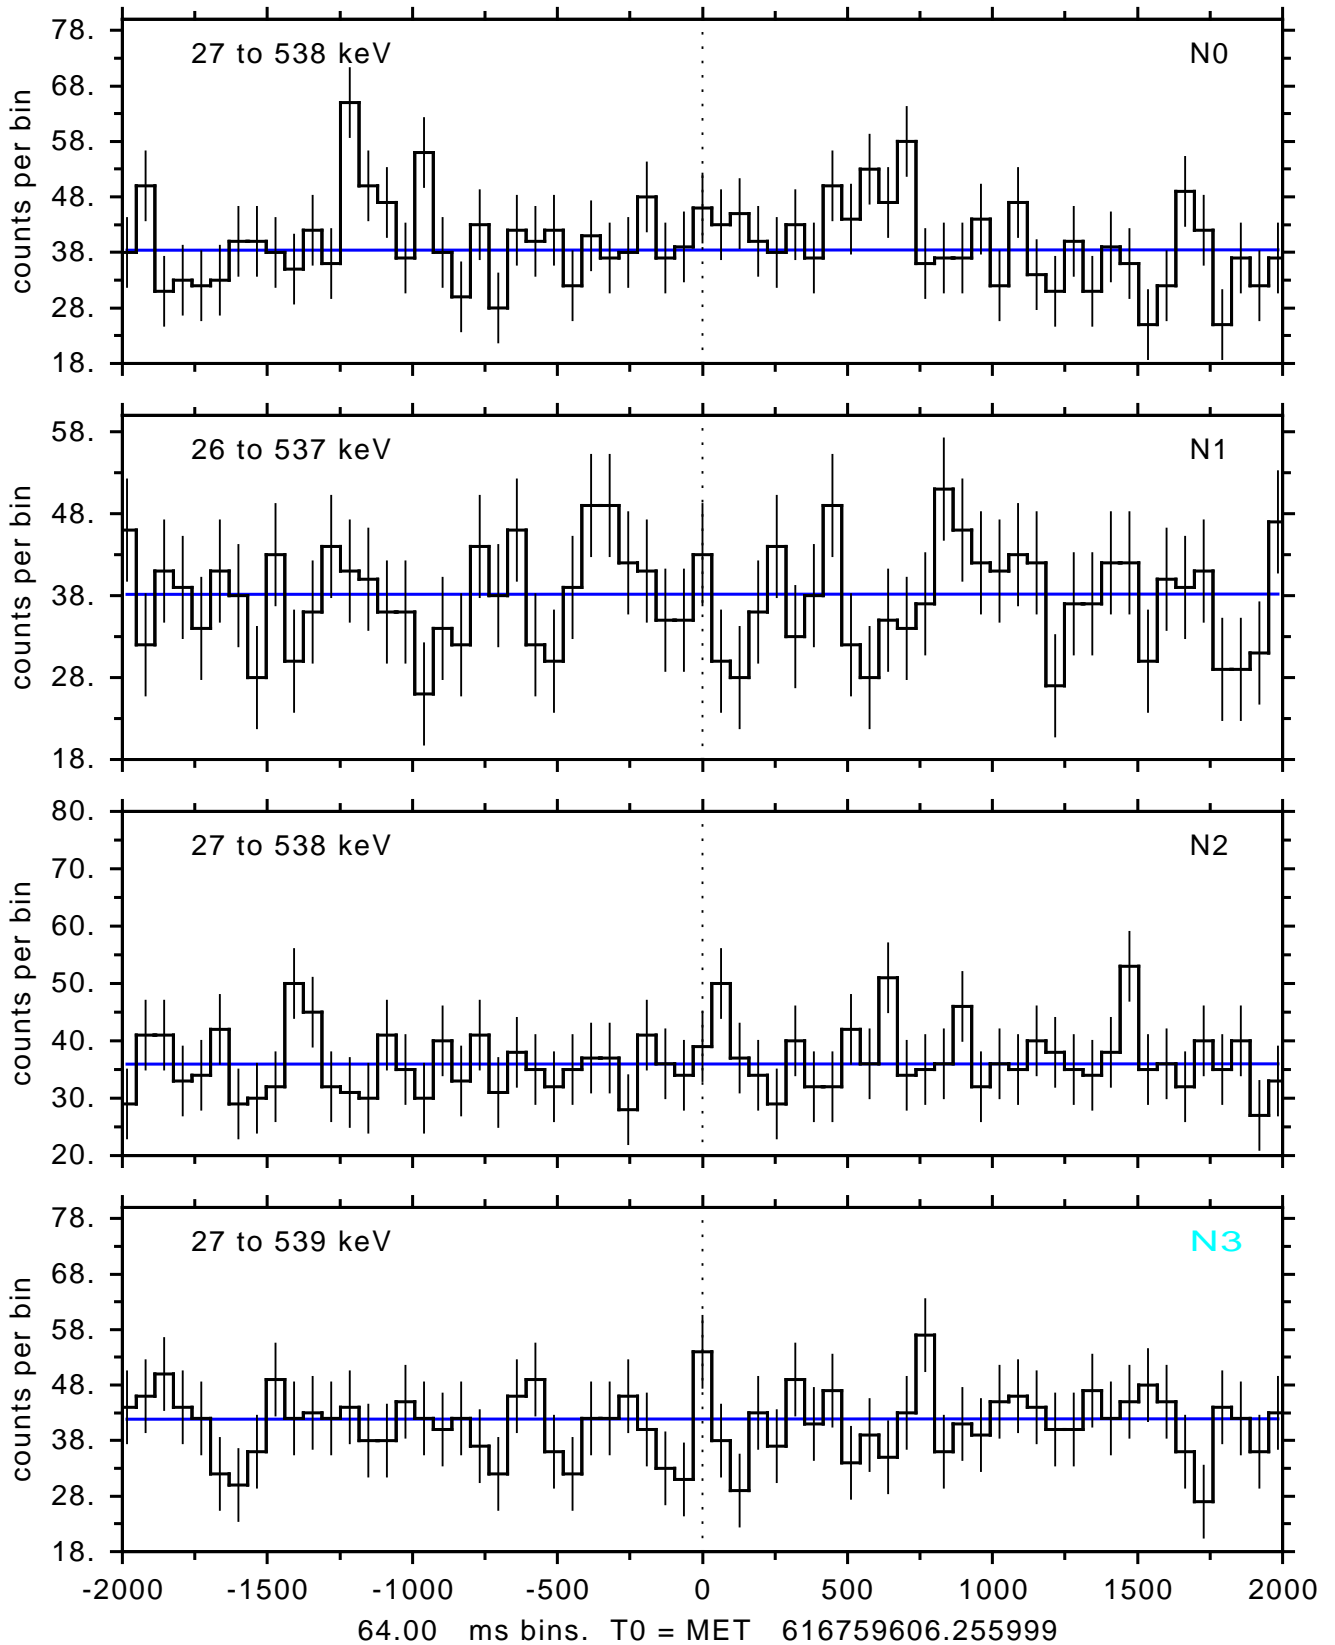

sGRB ver 116b of 2020 Feb 14 run on 2020-07-18 09:59:22  
T0 = 616759606.255999 = 2020-07-18 10:06:41.256000  
Algr: 1: P01 of F0001: glg\_tte\_b0\_200718\_10z\_v00

sGRB ver 116b of 2020 Feb 14 run on 2020-07-18 09:59:22  
T0 = 616759606.255999 = 2020-07-18 10:06:41.256000  
Algr: 1: P01 of F0001: glg\_tte\_b0\_200718\_10z\_v00