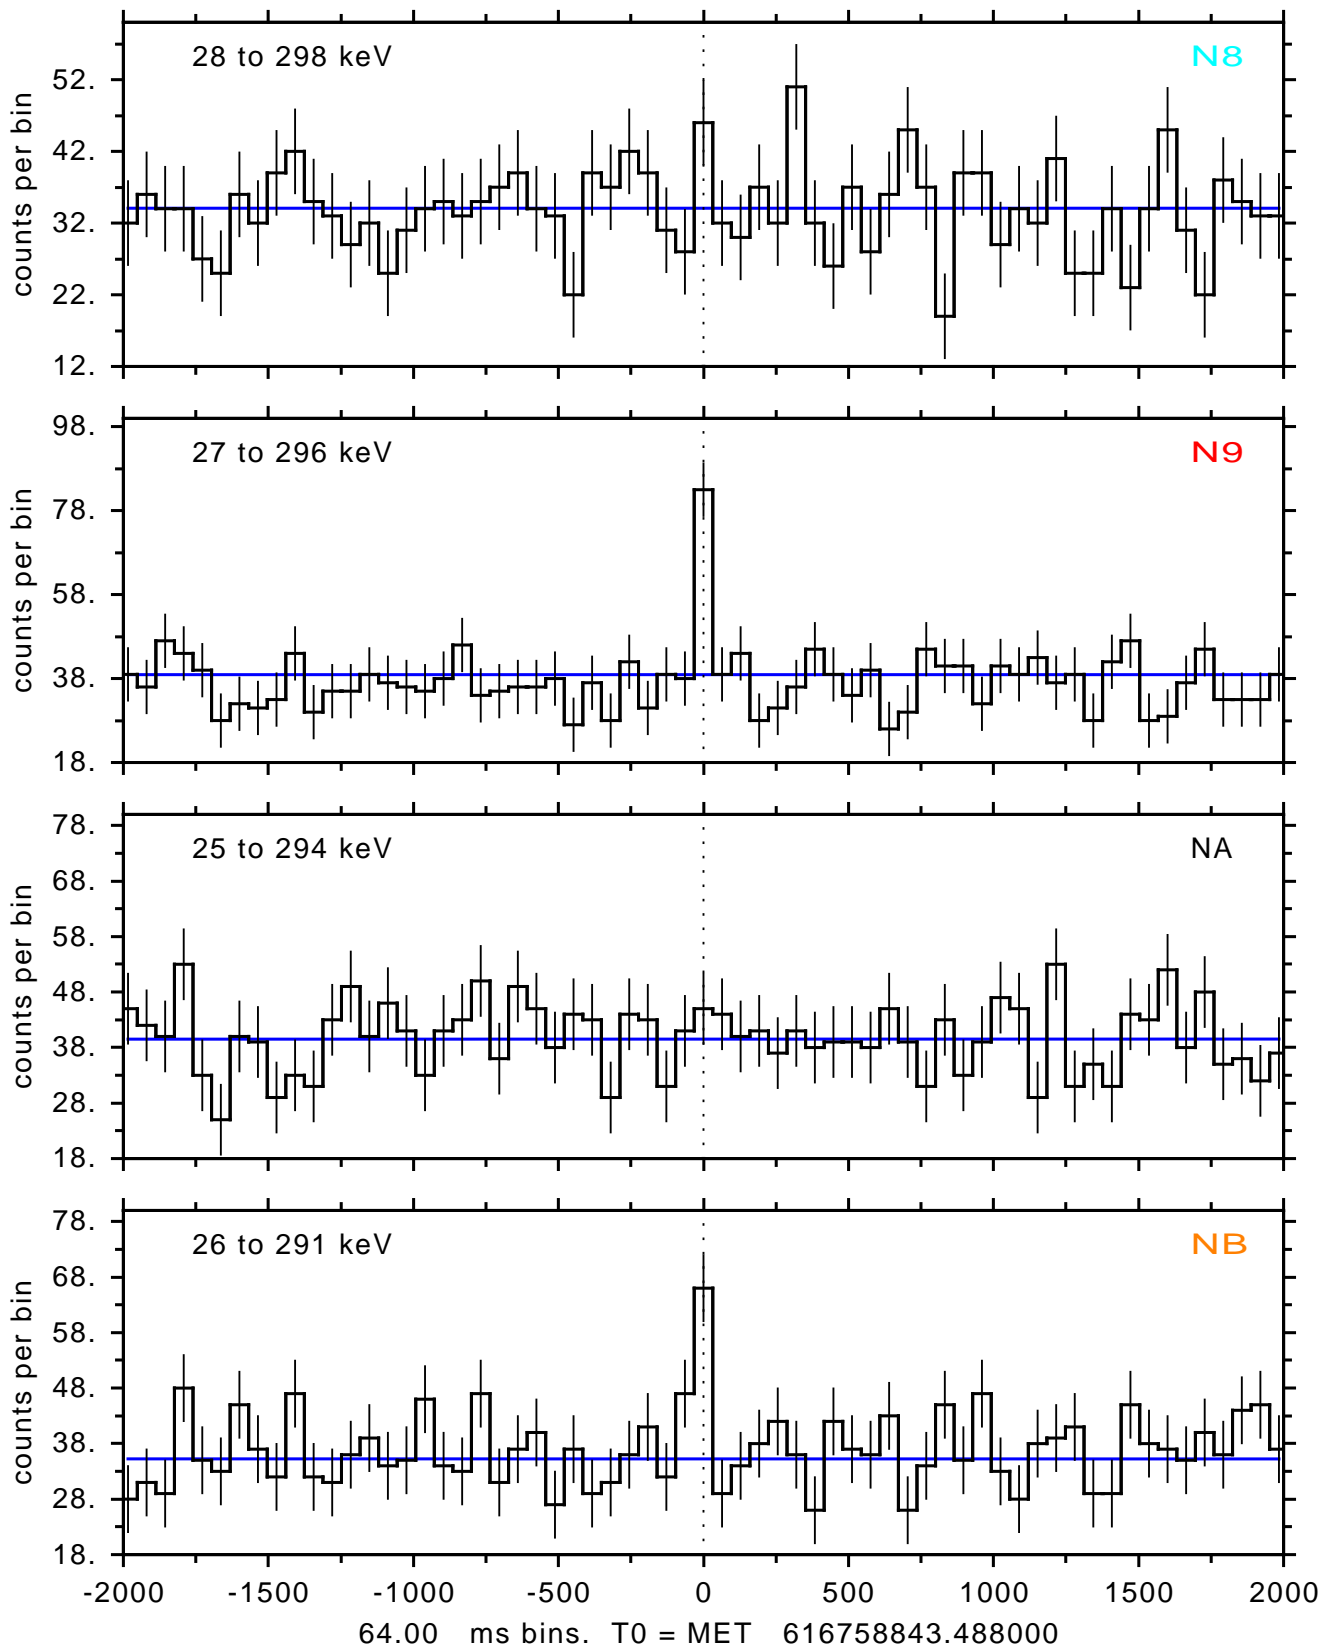

sGRB ver 116b of 2020 Feb 14 run on 2020-07-18 09:50:42

T0 = 616758843.488000 = 2020-07-18 09:53:58.488000

Algr: 3: P01 of F0001: glg\_tte\_b0\_200718\_09z\_v00

sGRB ver 116b of 2020 Feb 14 run on 2020-07-18 09:50:42

T0 = 616758843.488000 = 2020-07-18 09:53:58.488000

Algr: 3: P01 of F0001: glg\_tte\_b0\_200718\_09z\_v00

sGRB ver 116b of 2020 Feb 14 run on 2020-07-18 09:50:42

T0 = 616758843.488000 = 2020-07-18 09:53:58.488000

Algr: 3: P01 of F0001: glg\_tte\_b0\_200718\_09z\_v00

sGRB ver 116b of 2020 Feb 14 run on 2020-07-18 09:50:42  
T0 = 616758843.488000 = 2020-07-18 09:53:58.488000  
Algr: 3: P01 of F0001: glg\_tte\_b0\_200718\_09z\_v00