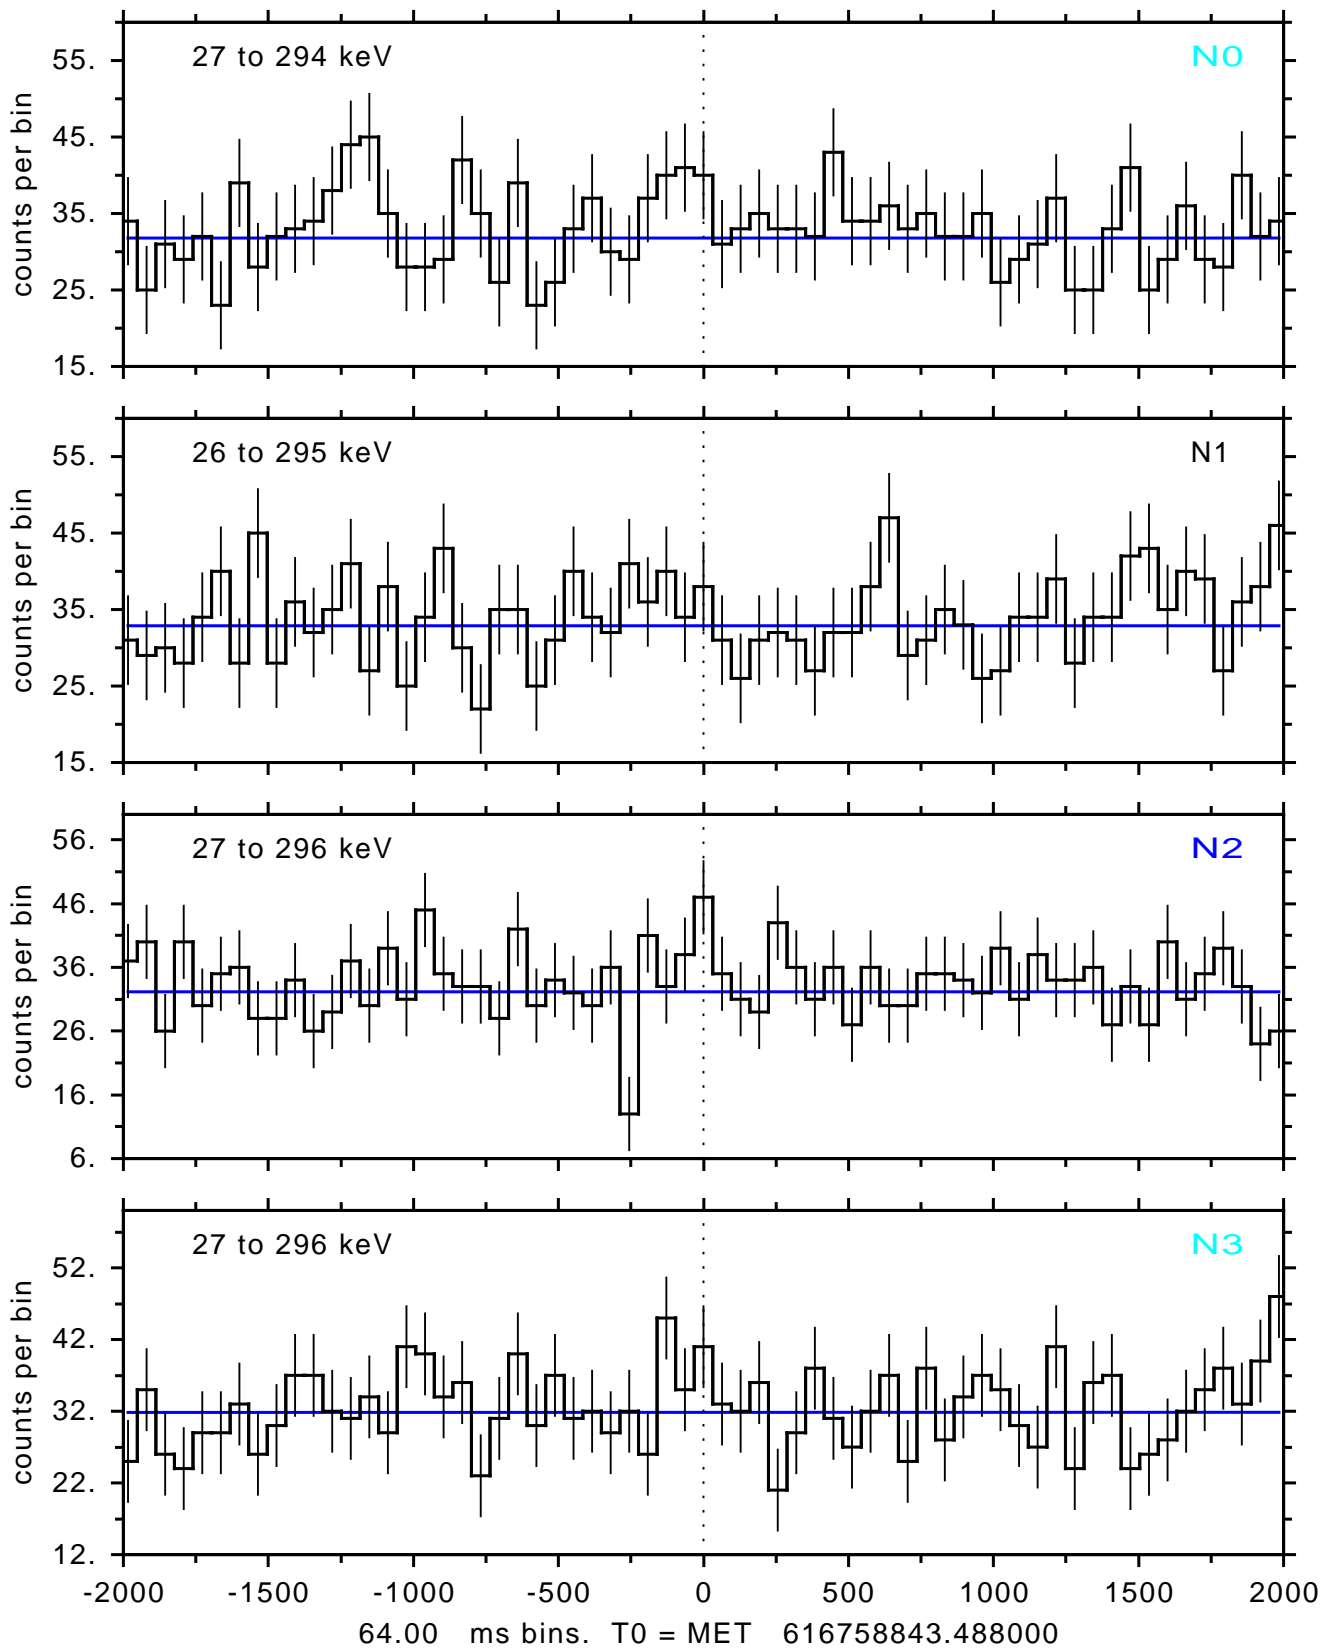

sGRB ver 116b of 2020 Feb 14 run on 2020-07-18 09:50:42

T0 = 616758843.488000 = 2020-07-18 09:53:58.488000

Algr: 3: P01 of F0001: glg\_tte\_b0\_200718\_09z\_v00

sGRB ver 116b of 2020 Feb 14 run on 2020-07-18 09:50:42

T0 = 616758843.488000 = 2020-07-18 09:53:58.488000

Algr: 3: P01 of F0001: glg\_tte\_b0\_200718\_09z\_v00

sGRB ver 116b of 2020 Feb 14 run on 2020-07-18 09:50:42

T0 = 616758843.488000 = 2020-07-18 09:53:58.488000

Algr: 3: P01 of F0001: glg\_tte\_b0\_200718\_09z\_v00

sGRB ver 116b of 2020 Feb 14 run on 2020-07-18 09:50:42  
T0 = 616758843.488000 = 2020-07-18 09:53:58.488000  
Algr: 3: P01 of F0001: glg\_tte\_b0\_200718\_09z\_v00