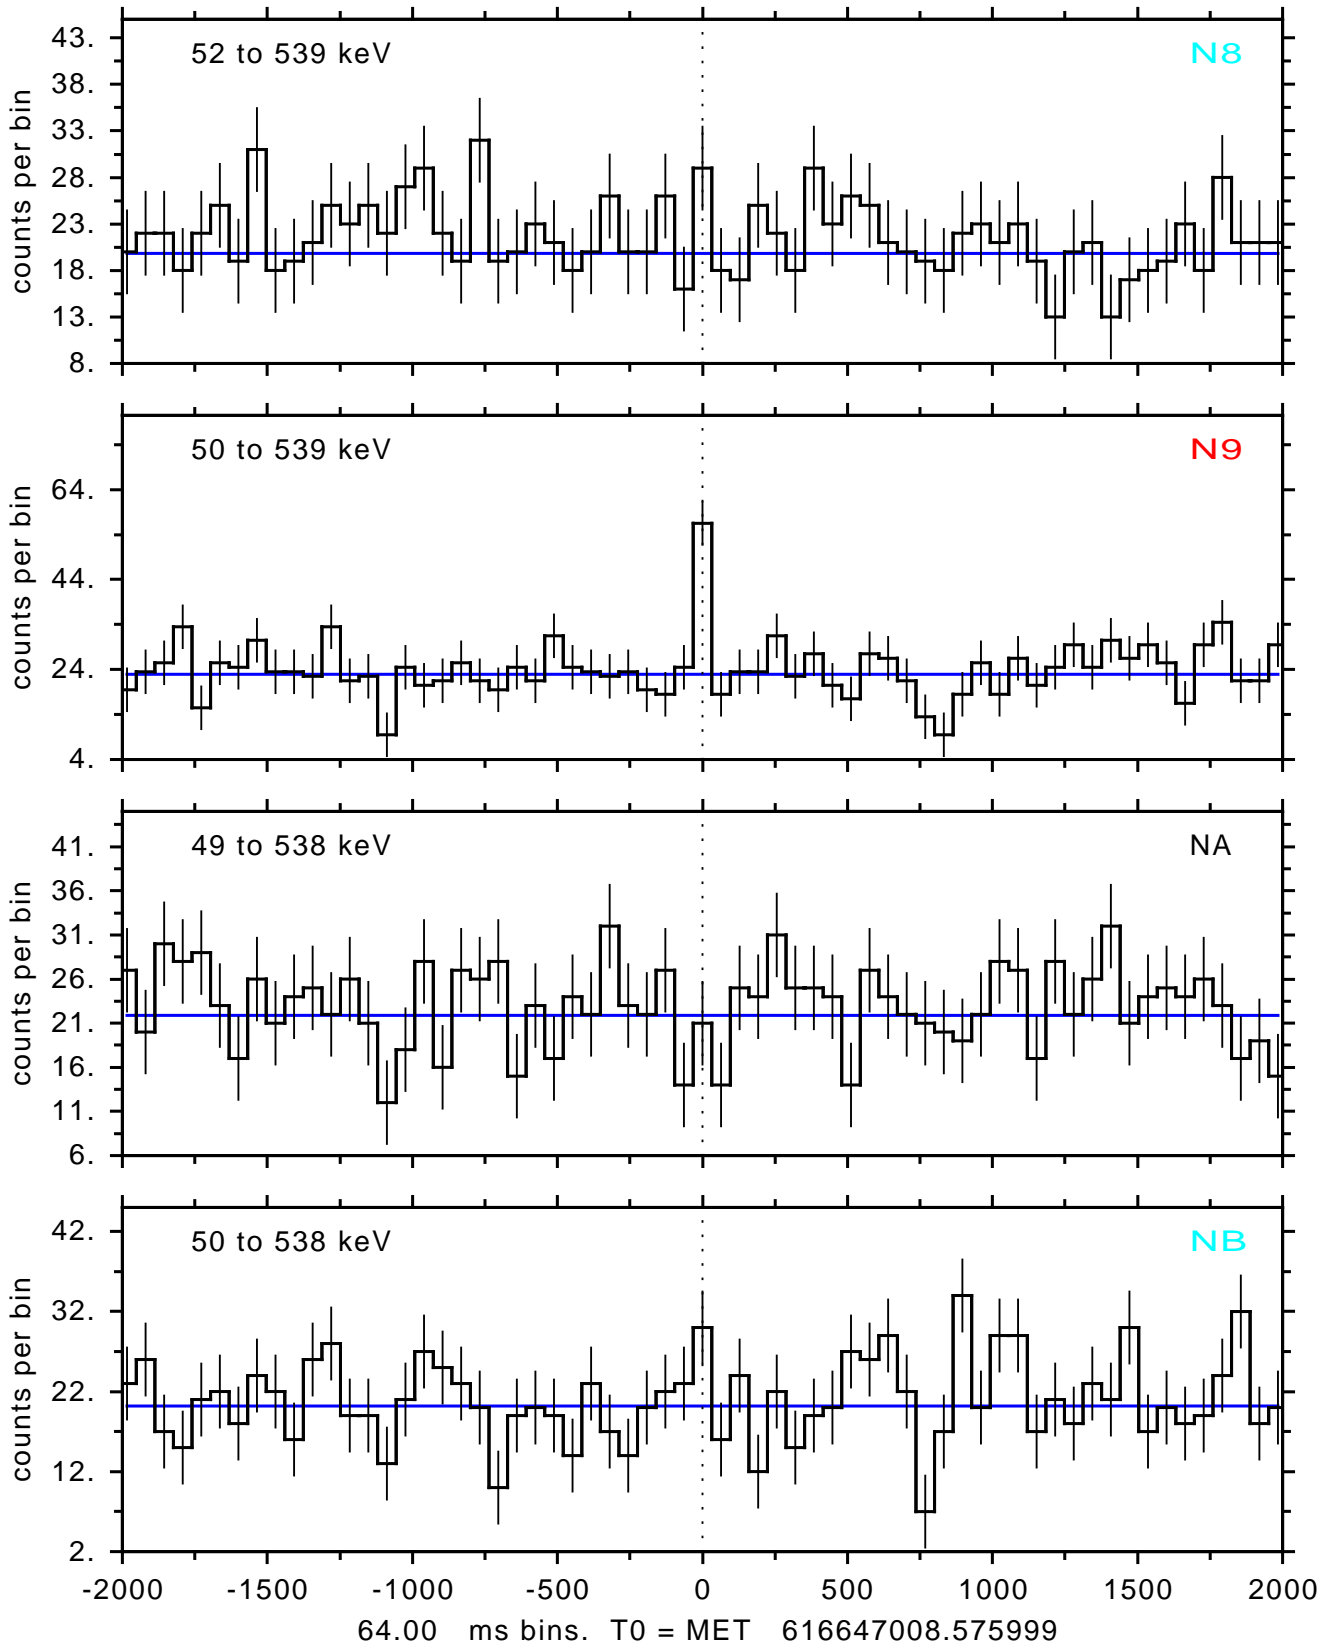

sGRB ver 116b of 2020 Feb 14 run on 2020-07-17 00:38:23
T0 = 616647008.575999 = 2020-07-17 02:50:03.576000
Algr: 2: P01 of F0001: glg_tte_b0_200717_02z_v00

sGRB ver 116b of 2020 Feb 14 run on 2020-07-17 00:38:23

T0 = 616647008.575999 = 2020-07-17 02:50:03.576000

Algr: 2: P01 of F0001: glg_tte_b0_200717_02z_v00

sGRB ver 116b of 2020 Feb 14 run on 2020-07-17 00:38:23
T0 = 616647008.575999 = 2020-07-17 02:50:03.576000
Algr: 2: P01 of F0001: glg_tte_b0_200717_02z_v00

sGRB ver 116b of 2020 Feb 14 run on 2020-07-17 00:38:23
T0 = 616647008.575999 = 2020-07-17 02:50:03.576000
Algr: 2: P01 of F0001: glg_tte_b0_200717_02z_v00