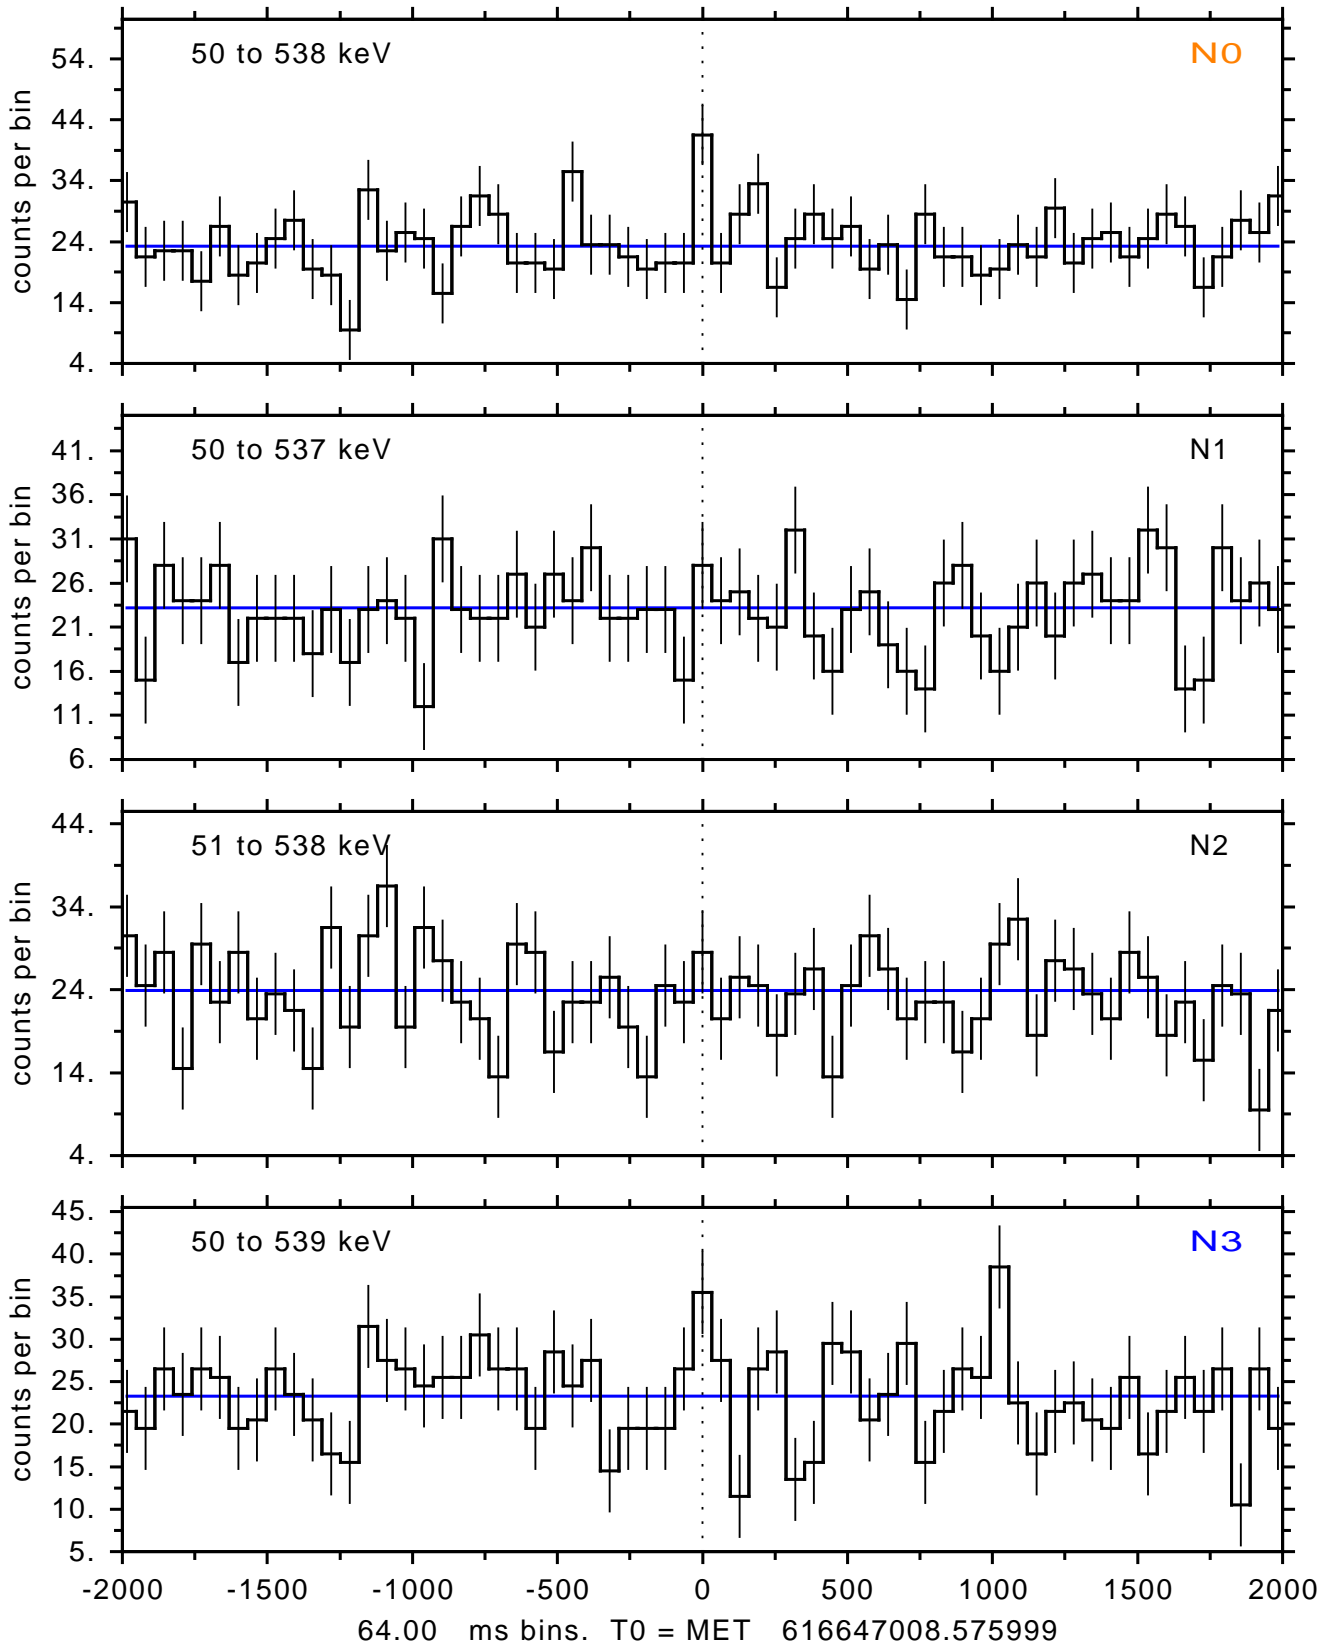

sGRB ver 116b of 2020 Feb 14 run on 2020-07-17 00:38:23
T0 = 616647008.575999 = 2020-07-17 02:50:03.576000
Algr: 2: P01 of F0001: glg_tte_b0_200717_02z_v00

sGRB ver 116b of 2020 Feb 14 run on 2020-07-17 00:38:23

T0 = 616647008.575999 = 2020-07-17 02:50:03.576000

Algr: 2: P01 of F0001: glg_tte_b0_200717_02z_v00

sGRB ver 116b of 2020 Feb 14 run on 2020-07-17 00:38:23
T0 = 616647008.575999 = 2020-07-17 02:50:03.576000
Algr: 2: P01 of F0001: glg_tte_b0_200717_02z_v00

sGRB ver 116b of 2020 Feb 14 run on 2020-07-17 00:38:23
T0 = 616647008.575999 = 2020-07-17 02:50:03.576000
Algr: 2: P01 of F0001: glg_tte_b0_200717_02z_v00