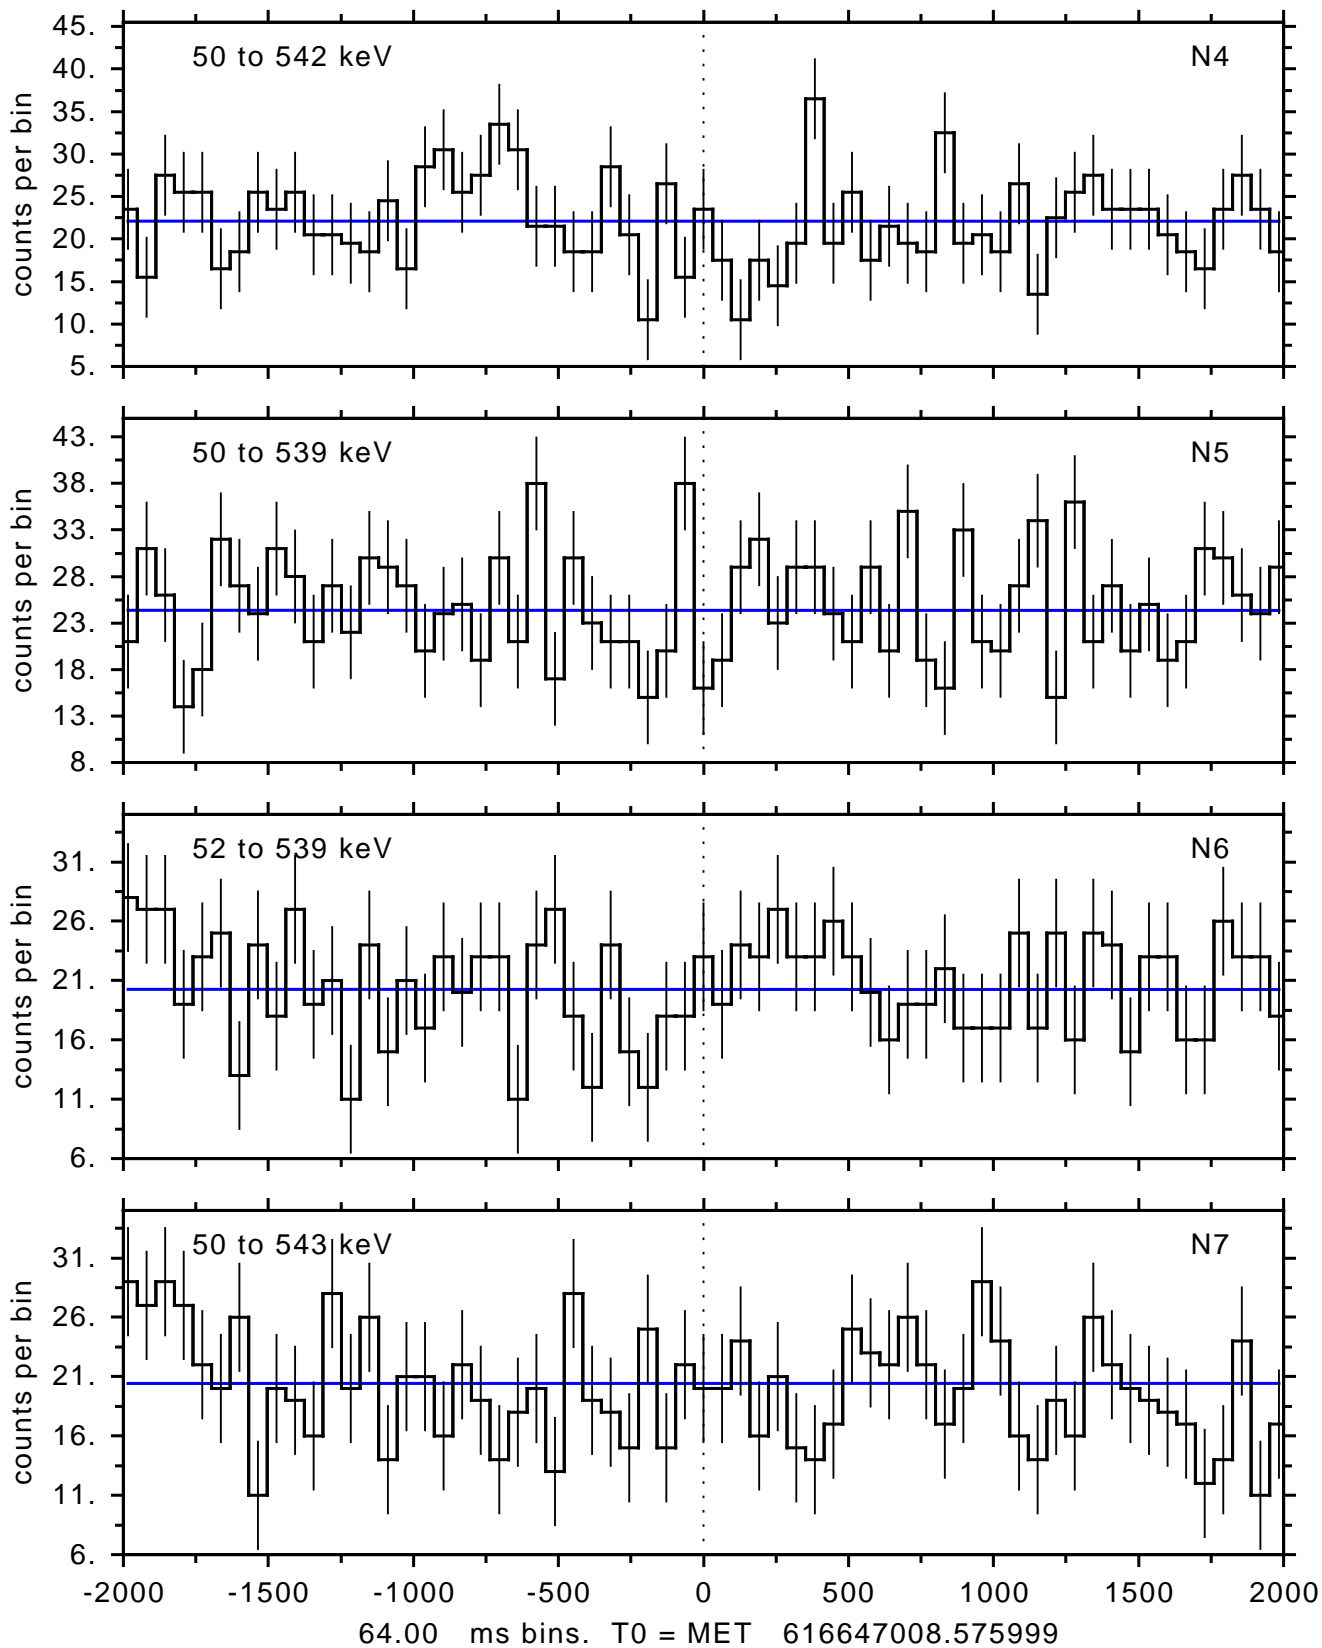

sGRB ver 116b of 2020 Feb 14 run on 2020-07-17 00:38:23
T0 = 616647008.575999 = 2020-07-17 02:50:03.576000
Algr: 2: P01 of F0001: glg_tte_b0_200717_02z_v00

sGRB ver 116b of 2020 Feb 14 run on 2020-07-17 00:38:23

T0 = 616647008.575999 = 2020-07-17 02:50:03.576000

Algr: 2: P01 of F0001: glg_tte_b0_200717_02z_v00

sGRB ver 116b of 2020 Feb 14 run on 2020-07-17 00:38:23
T0 = 616647008.575999 = 2020-07-17 02:50:03.576000
Algr: 2: P01 of F0001: glg_tte_b0_200717_02z_v00

sGRB ver 116b of 2020 Feb 14 run on 2020-07-17 00:38:23
T0 = 616647008.575999 = 2020-07-17 02:50:03.576000
Algr: 2: P01 of F0001: glg_tte_b0_200717_02z_v00