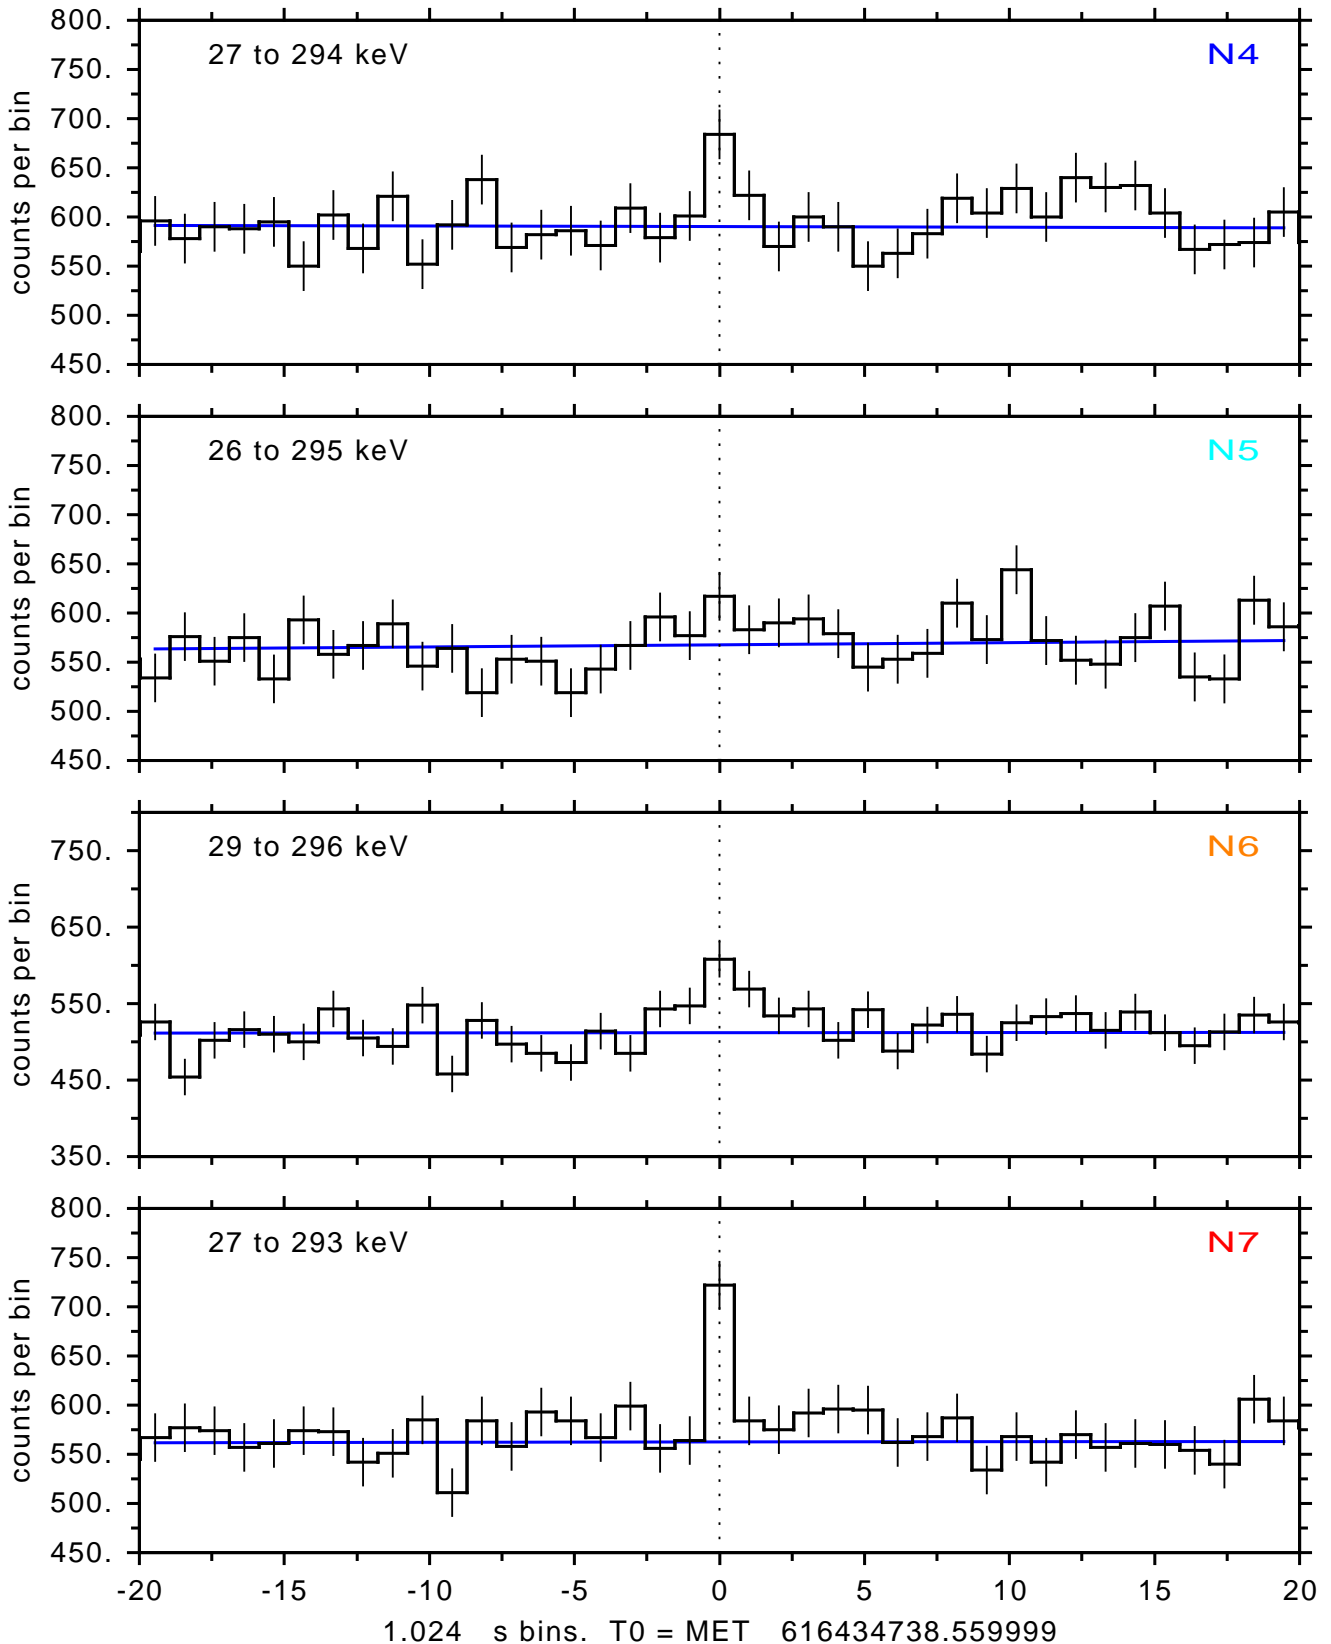

sGRB ver 116b of 2020 Feb 14 run on 2020-07-14 13:55:28
T0 = 616434738.559999 = 2020-07-14 15:52:13.560000
Algr: 3: P02 of F0001: glg_tte_b0_200714_15z_v00

sGRB ver 116b of 2020 Feb 14 run on 2020-07-14 13:55:28
T0 = 616434738.559999 = 2020-07-14 15:52:13.560000
Algr: 3: P02 of F0001: glg_tte_b0_200714_15z_v00