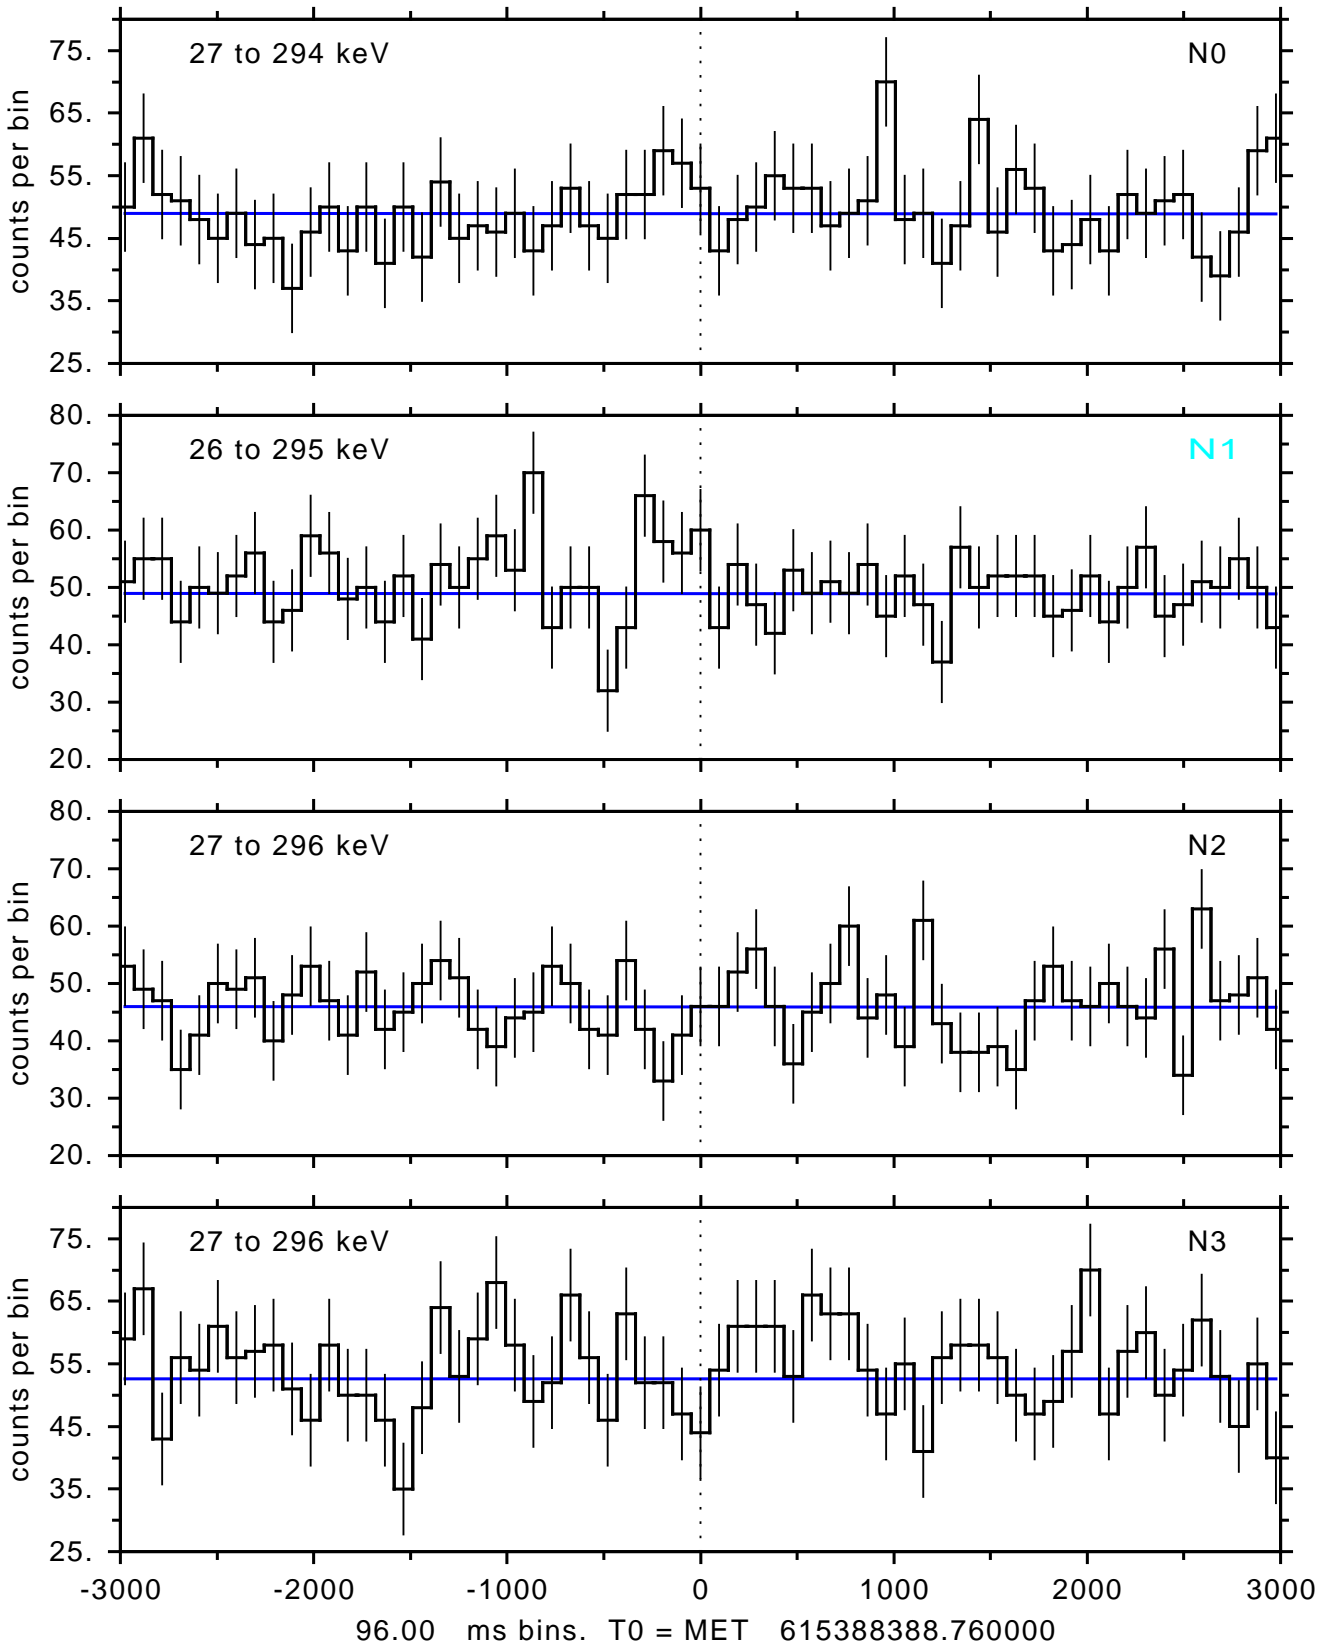

sGRB ver 116b of 2020 Feb 14 run on 2020-07-02 11:35:26
T0 = 615388388.760000 = 2020-07-02 13:13:03.760000
Algr: 3: P01 of F0001: glg_tte_b0_200702_13z_v00

sGRB ver 116b of 2020 Feb 14 run on 2020-07-02 11:35:26

T0 = 615388388.760000 = 2020-07-02 13:13:03.760000

Algr: 3: P01 of F0001: glg_tte_b0_200702_13z_v00

sGRB ver 116b of 2020 Feb 14 run on 2020-07-02 11:35:26
T0 = 615388388.76000 = 2020-07-02 13:13:03.76000
Algr: 3: P01 of F0001: glg_tte_b0_200702_13z_v00

sGRB ver 116b of 2020 Feb 14 run on 2020-07-02 11:35:26
T0 = 615388388.760000 = 2020-07-02 13:13:03.760000
Algr: 3: P01 of F0001: glg_tte_b0_200702_13z_v00