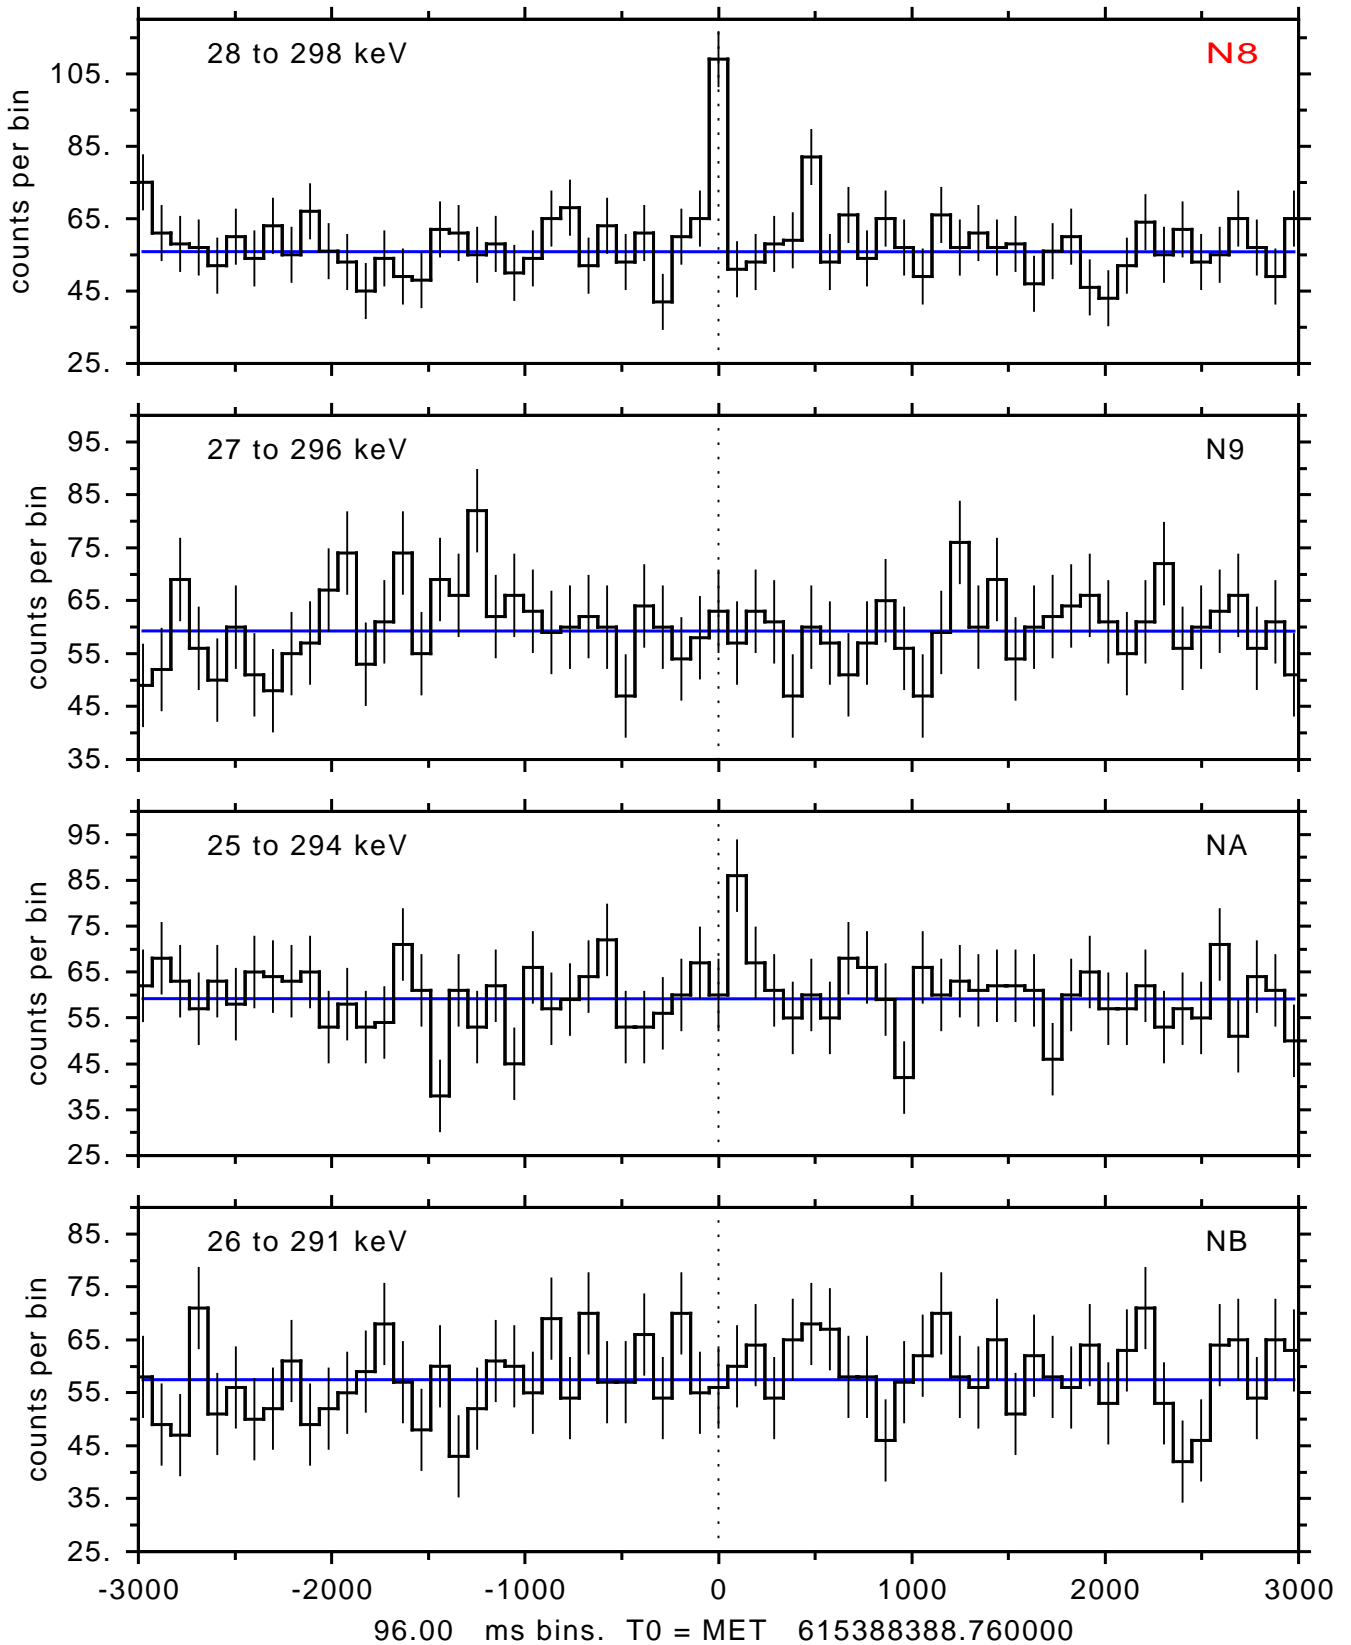

sGRB ver 116b of 2020 Feb 14 run on 2020-07-02 11:35:26
T0 = 615388388.760000 = 2020-07-02 13:13:03.760000
Algr: 3: P01 of F0001: glg_tte_b0_200702_13z_v00

sGRB ver 116b of 2020 Feb 14 run on 2020-07-02 11:35:26

T0 = 615388388.760000 = 2020-07-02 13:13:03.760000

Algr: 3: P01 of F0001: glg_tte_b0_200702_13z_v00

sGRB ver 116b of 2020 Feb 14 run on 2020-07-02 11:35:26
T0 = 615388388.76000 = 2020-07-02 13:13:03.76000
Algr: 3: P01 of F0001: glg_tte_b0_200702_13z_v00

sGRB ver 116b of 2020 Feb 14 run on 2020-07-02 11:35:26
T0 = 615388388.760000 = 2020-07-02 13:13:03.760000
Algr: 3: P01 of F0001: glg_tte_b0_200702_13z_v00