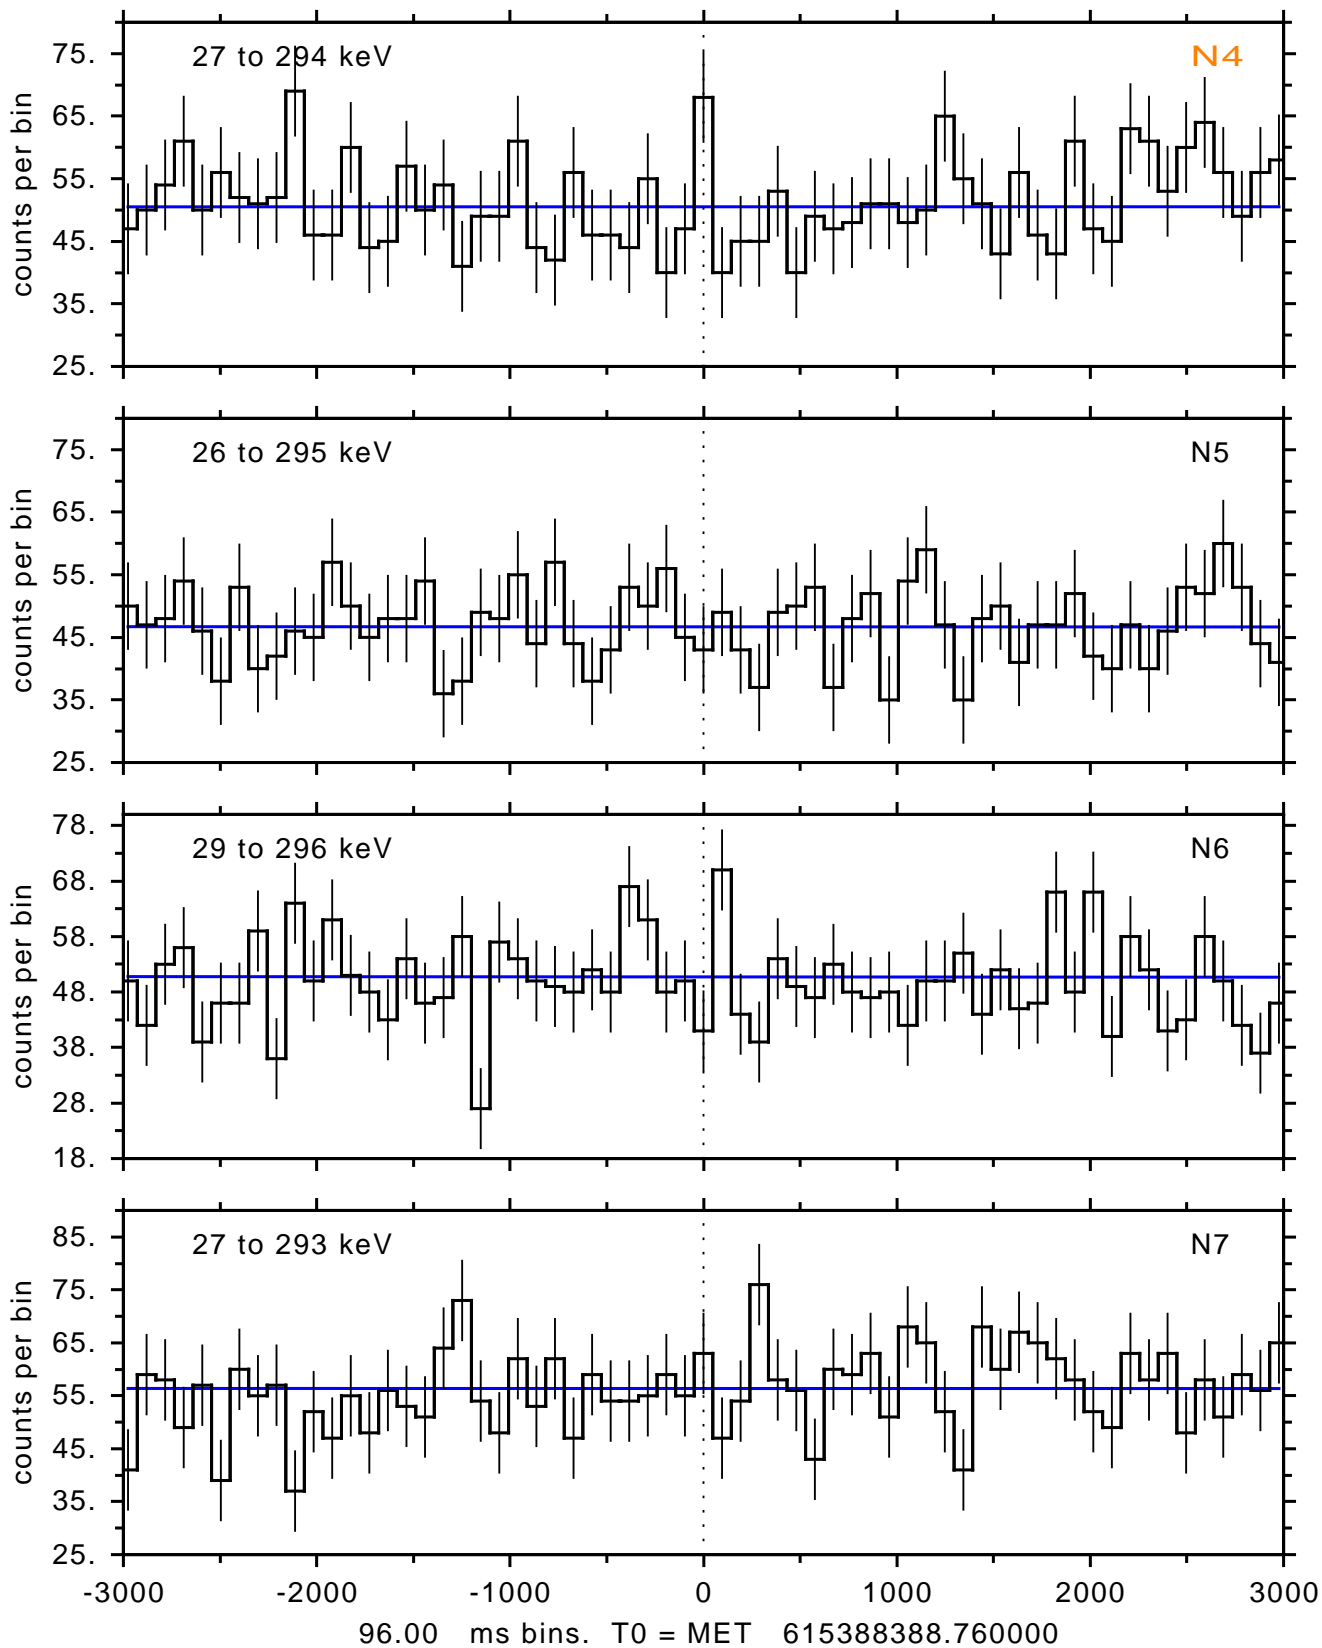

sGRB ver 116b of 2020 Feb 14 run on 2020-07-02 11:35:26
T0 = 615388388.760000 = 2020-07-02 13:13:03.760000
Algr: 3: P01 of F0001: glg_tte_b0_200702_13z_v00

sGRB ver 116b of 2020 Feb 14 run on 2020-07-02 11:35:26

T0 = 615388388.760000 = 2020-07-02 13:13:03.760000

Algr: 3: P01 of F0001: glg_tte_b0_200702_13z_v00

sGRB ver 116b of 2020 Feb 14 run on 2020-07-02 11:35:26
T0 = 615388388.76000 = 2020-07-02 13:13:03.76000
Algr: 3: P01 of F0001: glg_tte_b0_200702_13z_v00

sGRB ver 116b of 2020 Feb 14 run on 2020-07-02 11:35:26
T0 = 615388388.760000 = 2020-07-02 13:13:03.760000
Algr: 3: P01 of F0001: glg_tte_b0_200702_13z_v00