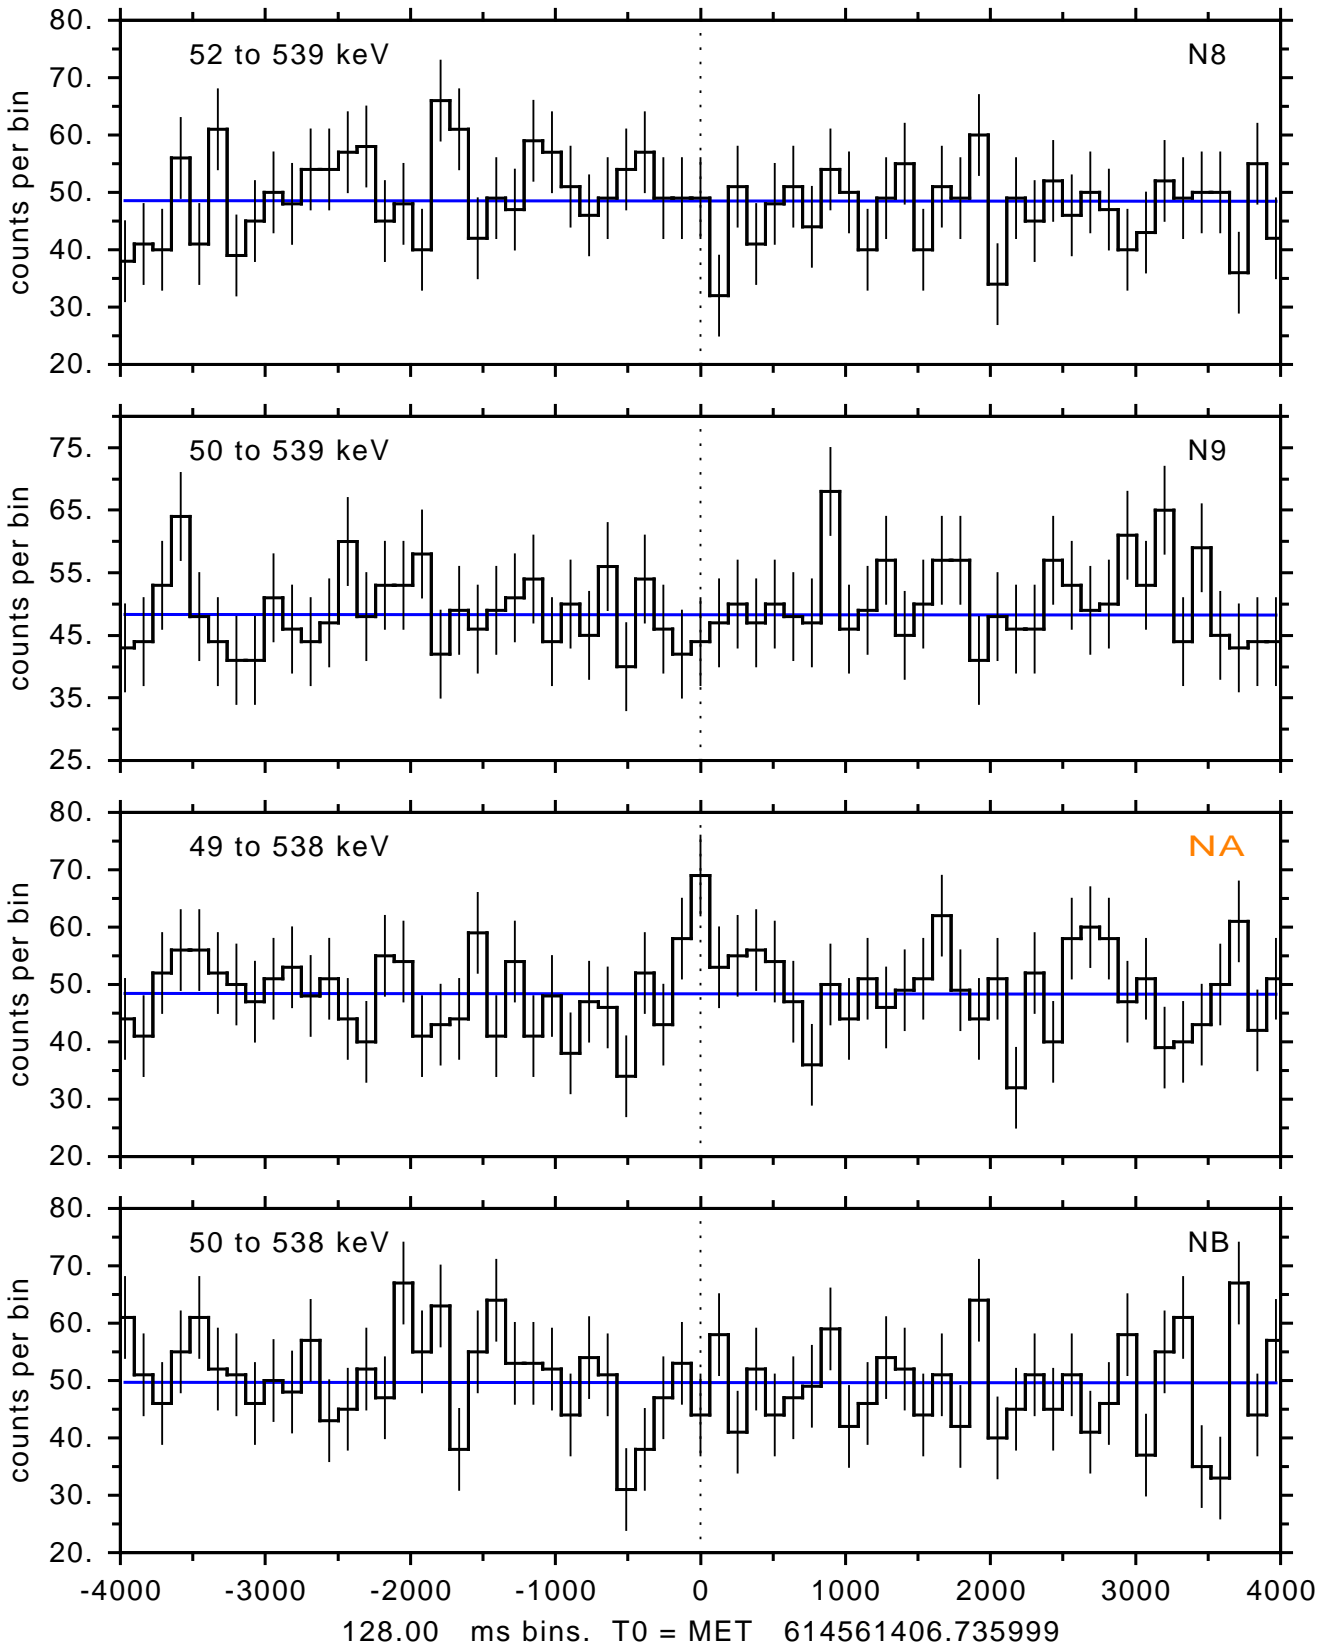

sGRB ver 116b of 2020 Feb 14 run on 2020-06-22 20:40:25
T0 = 614561406.735999 = 2020-06-22 23:30:01.736000
Algr: 2: P01 of F0001: glg_tte_b0_200622_23z_v00

sGRB ver 116b of 2020 Feb 14 run on 2020-06-22 20:40:25
T0 = 614561406.735999 = 2020-06-22 23:30:01.736000
Algr: 2: P01 of F0001: glg_tte_b0_200622_23z_v00