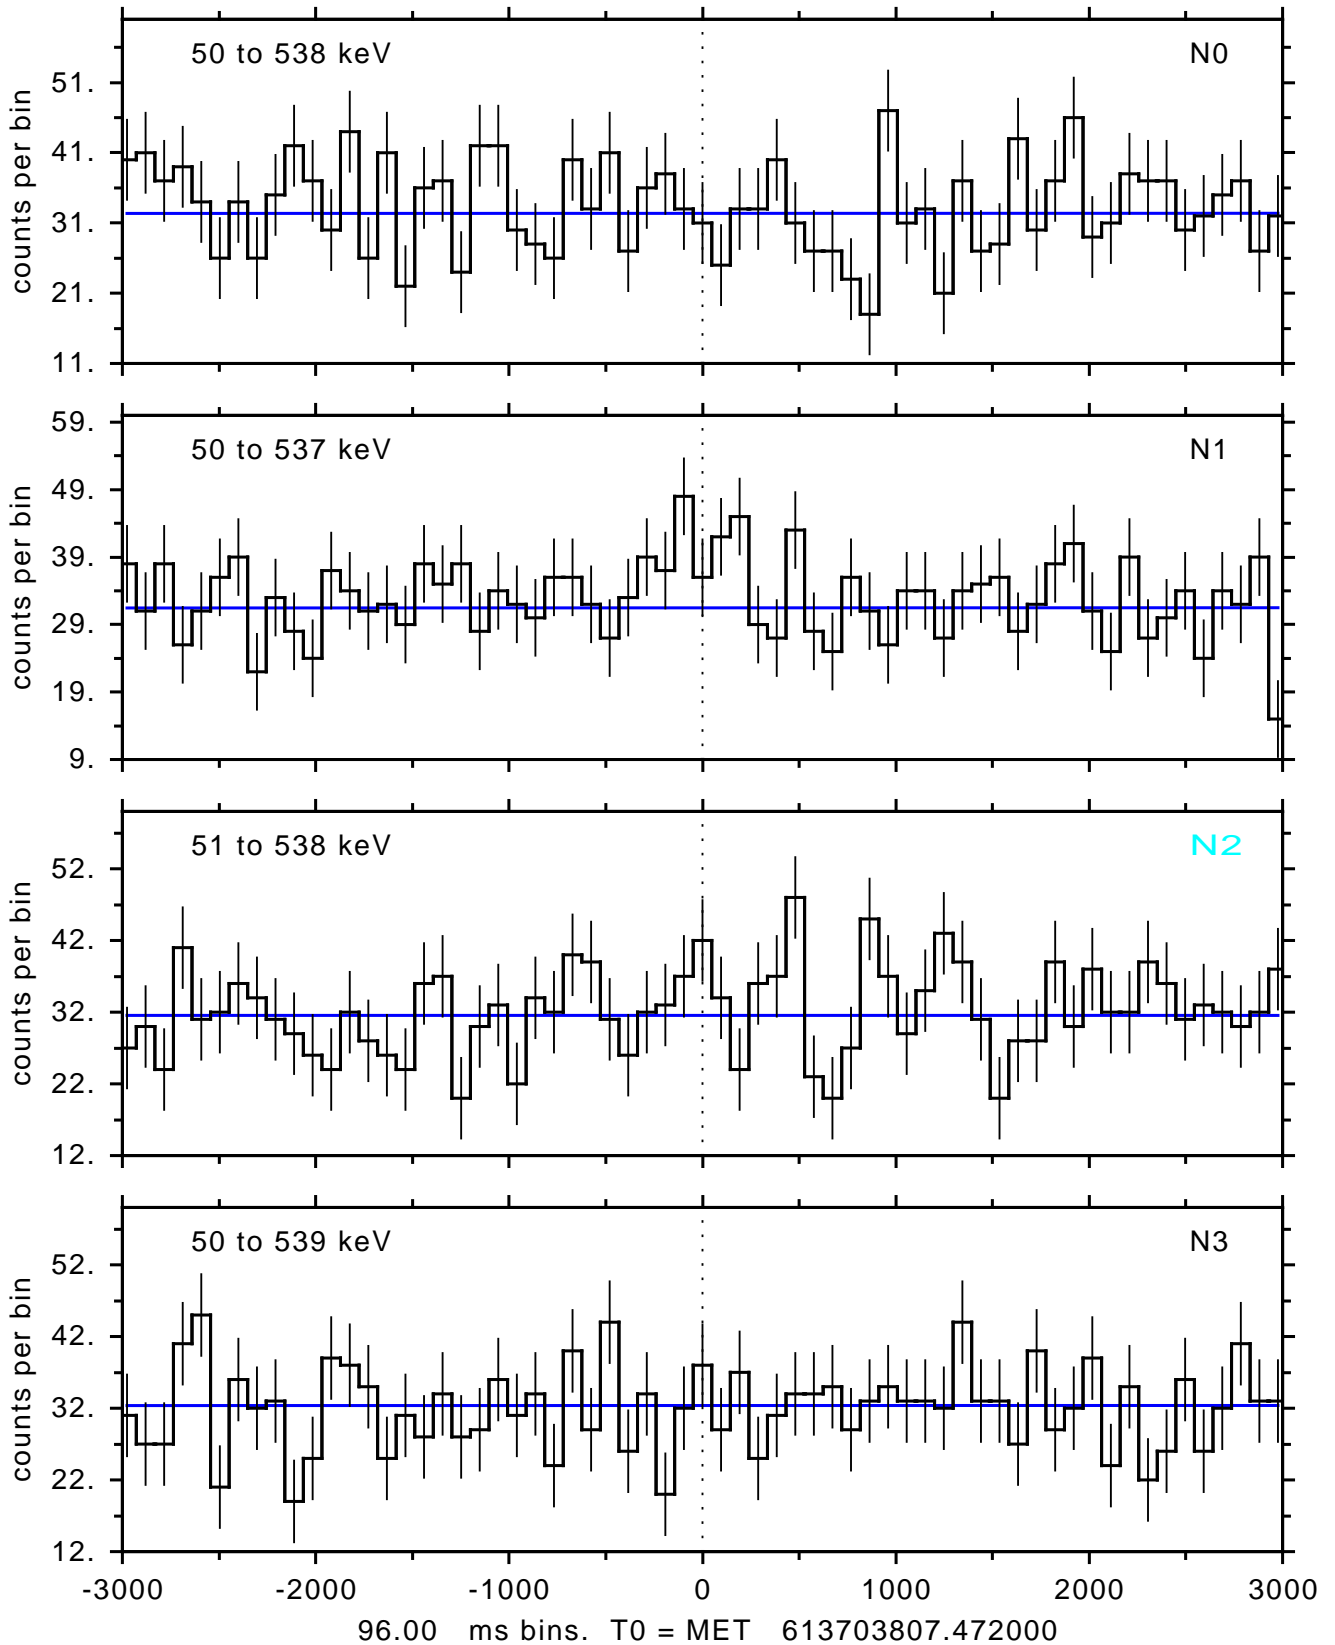

sGRB ver 116b of 2020 Feb 14 run on 2020-06-12 23:23:19  
T0 = 613703807.472000 = 2020-06-13 01:16:42.472000  
Algr: 2: P01 of F0001: glg\_tte\_b0\_200613\_01z\_v00

sGRB ver 116b of 2020 Feb 14 run on 2020-06-12 23:23:19  
T0 = 613703807.472000 = 2020-06-13 01:16:42.472000  
Algr: 2: P01 of F0001: glg\_tte\_b0\_200613\_01z\_v00