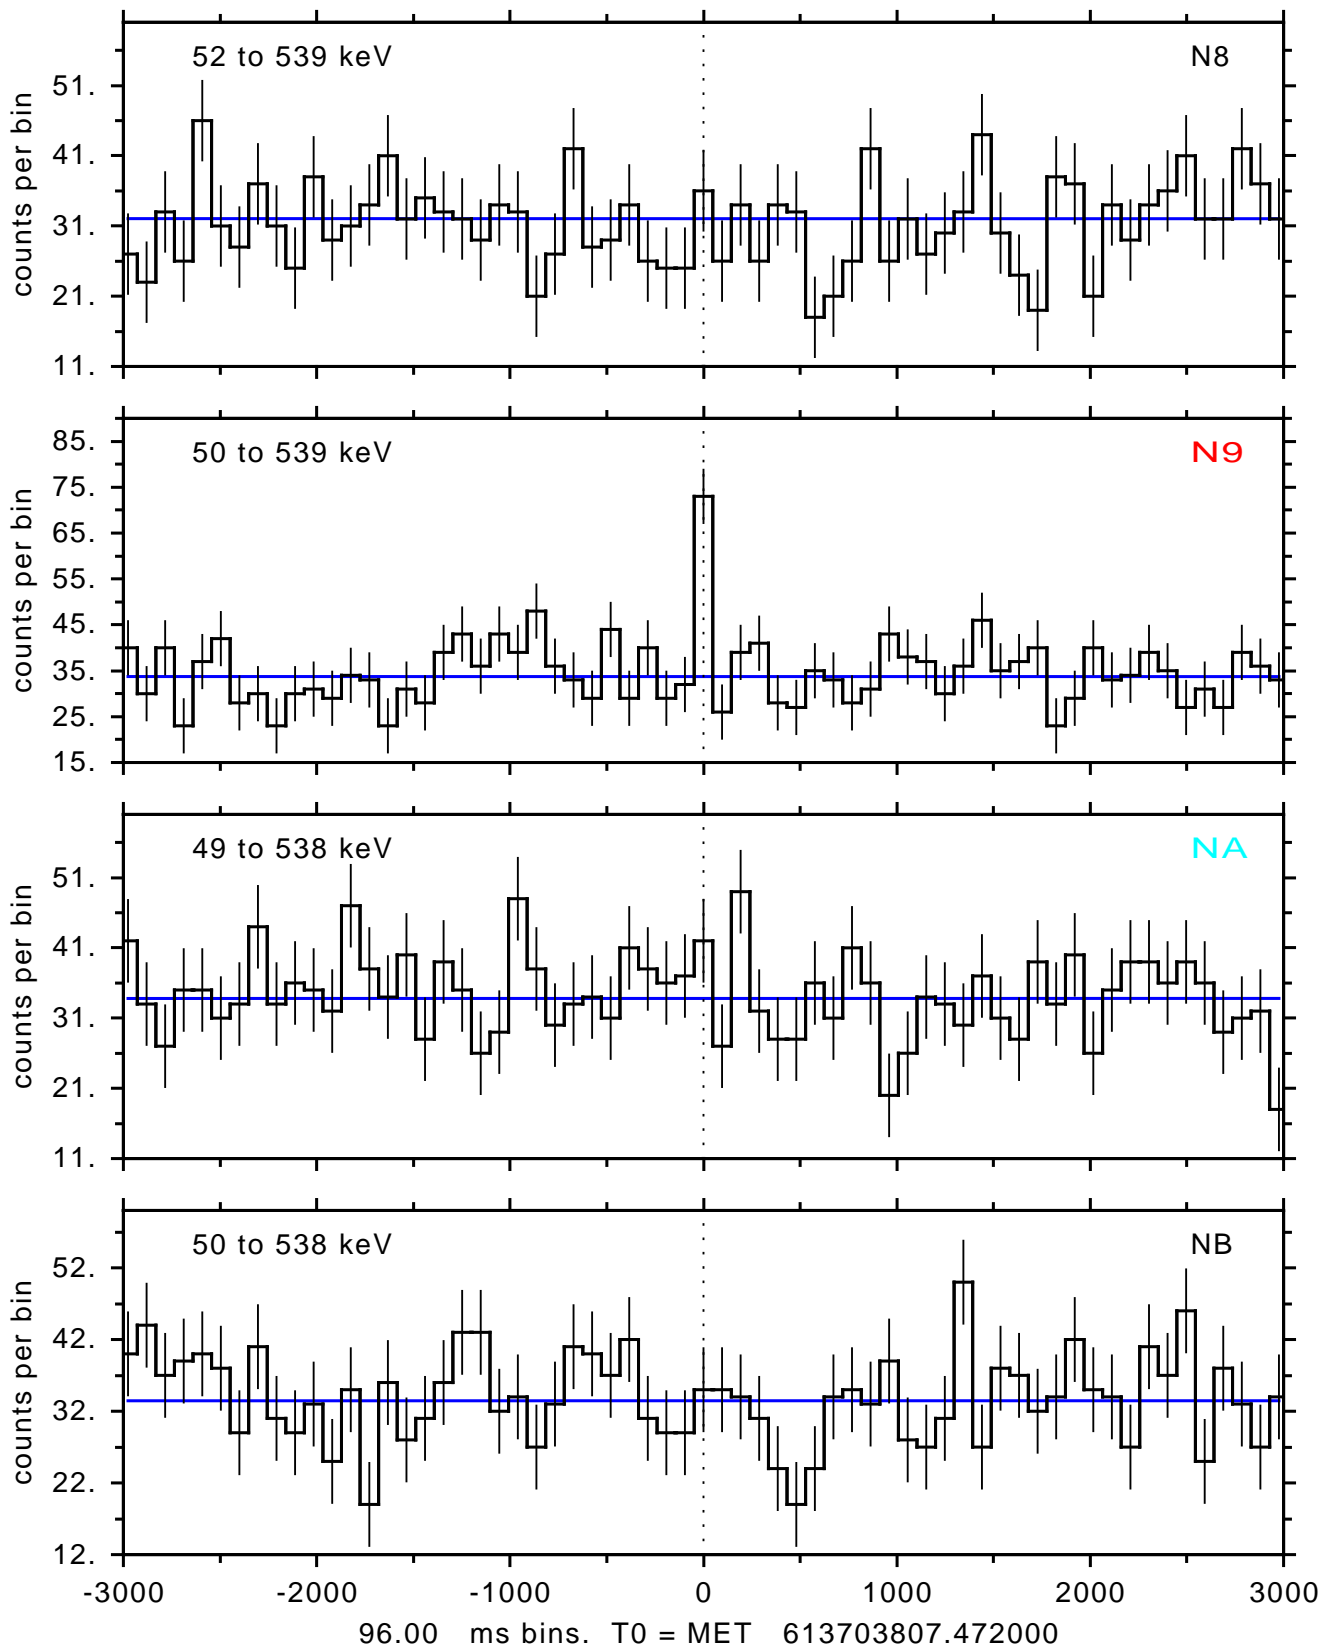

sGRB ver 116b of 2020 Feb 14 run on 2020-06-12 23:23:19  
T0 = 613703807.472000 = 2020-06-13 01:16:42.472000  
Algr: 2: P01 of F0001: glg\_tte\_b0\_200613\_01z\_v00

sGRB ver 116b of 2020 Feb 14 run on 2020-06-12 23:23:19  
T0 = 613703807.472000 = 2020-06-13 01:16:42.472000  
Algr: 2: P01 of F0001: glg\_tte\_b0\_200613\_01z\_v00