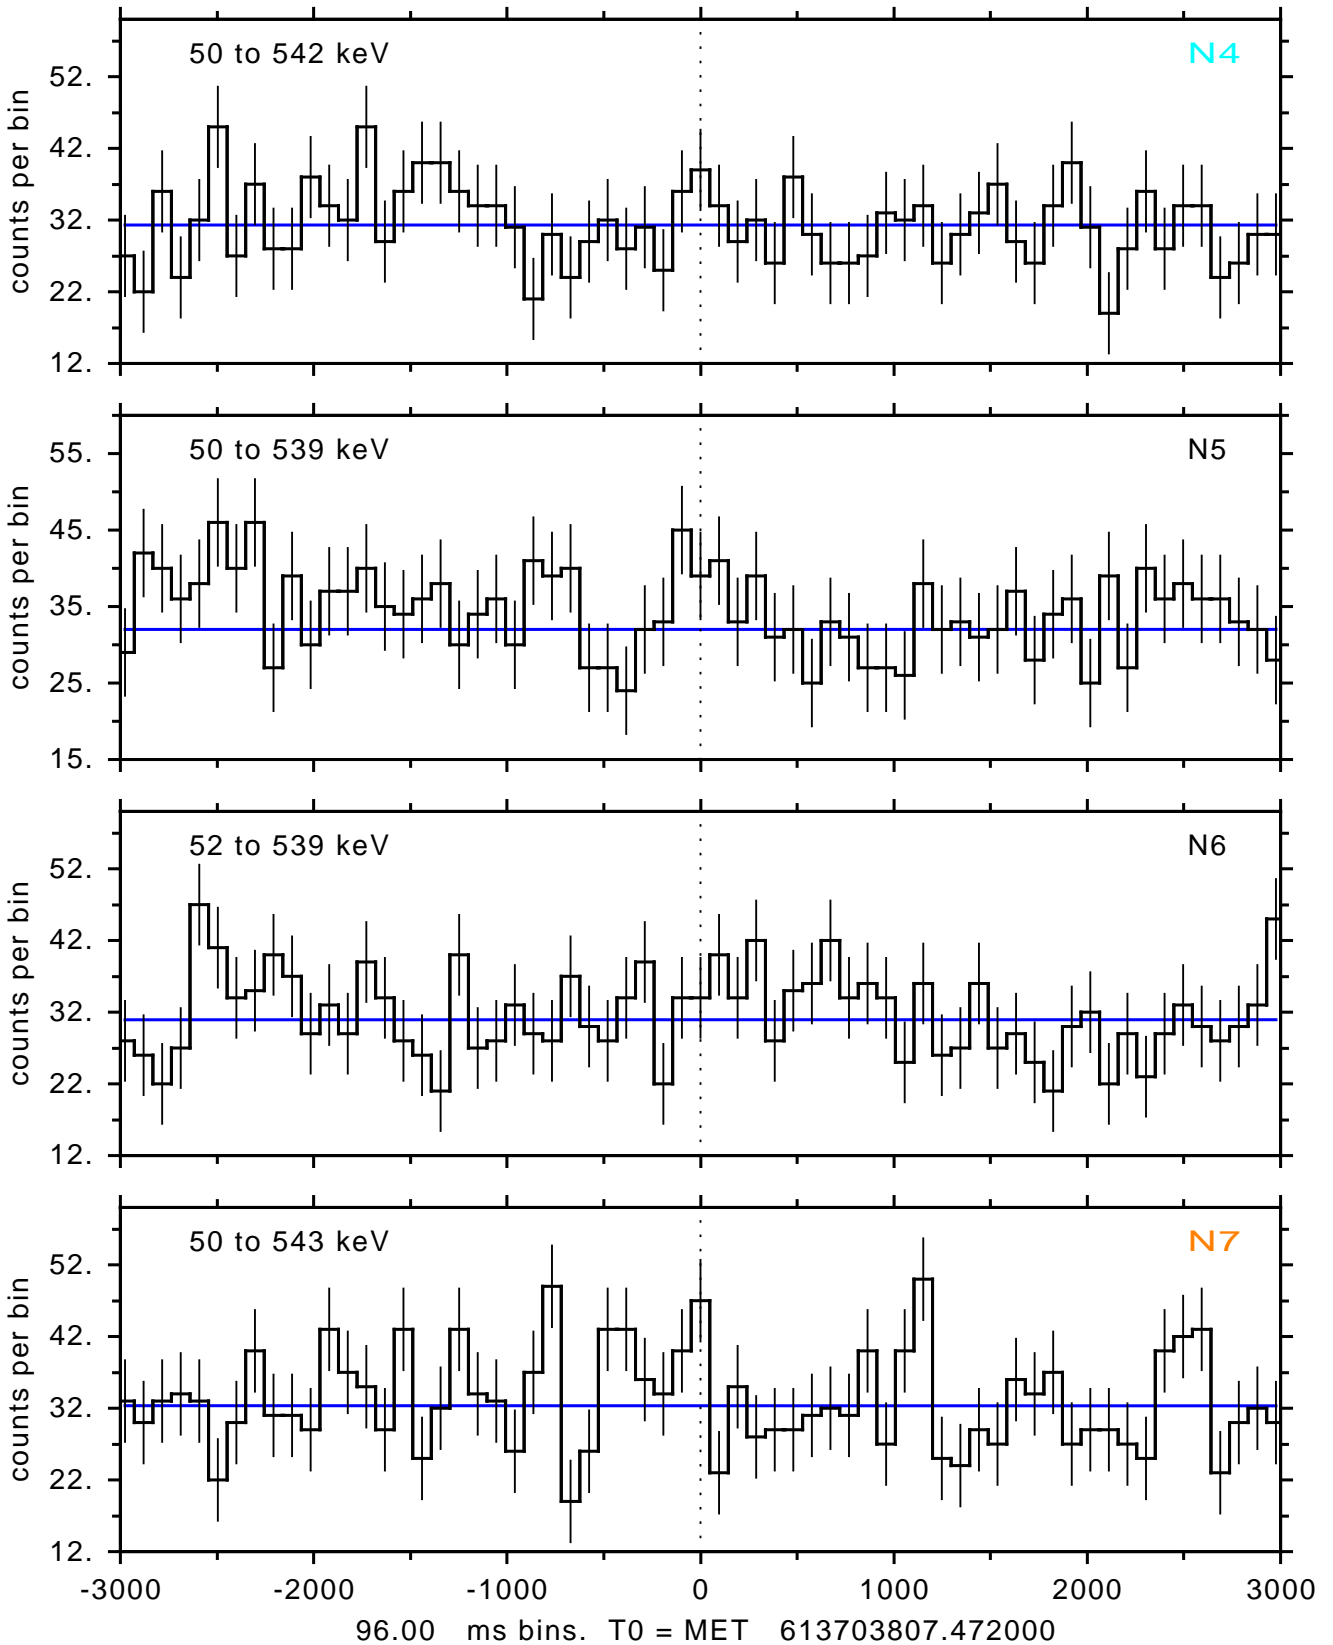

sGRB ver 116b of 2020 Feb 14 run on 2020-06-12 23:23:19  
T0 = 613703807.472000 = 2020-06-13 01:16:42.472000  
Algr: 2: P01 of F0001: glg\_tte\_b0\_200613\_01z\_v00

sGRB ver 116b of 2020 Feb 14 run on 2020-06-12 23:23:19  
T0 = 613703807.472000 = 2020-06-13 01:16:42.472000  
Algr: 2: P01 of F0001: glg\_tte\_b0\_200613\_01z\_v00