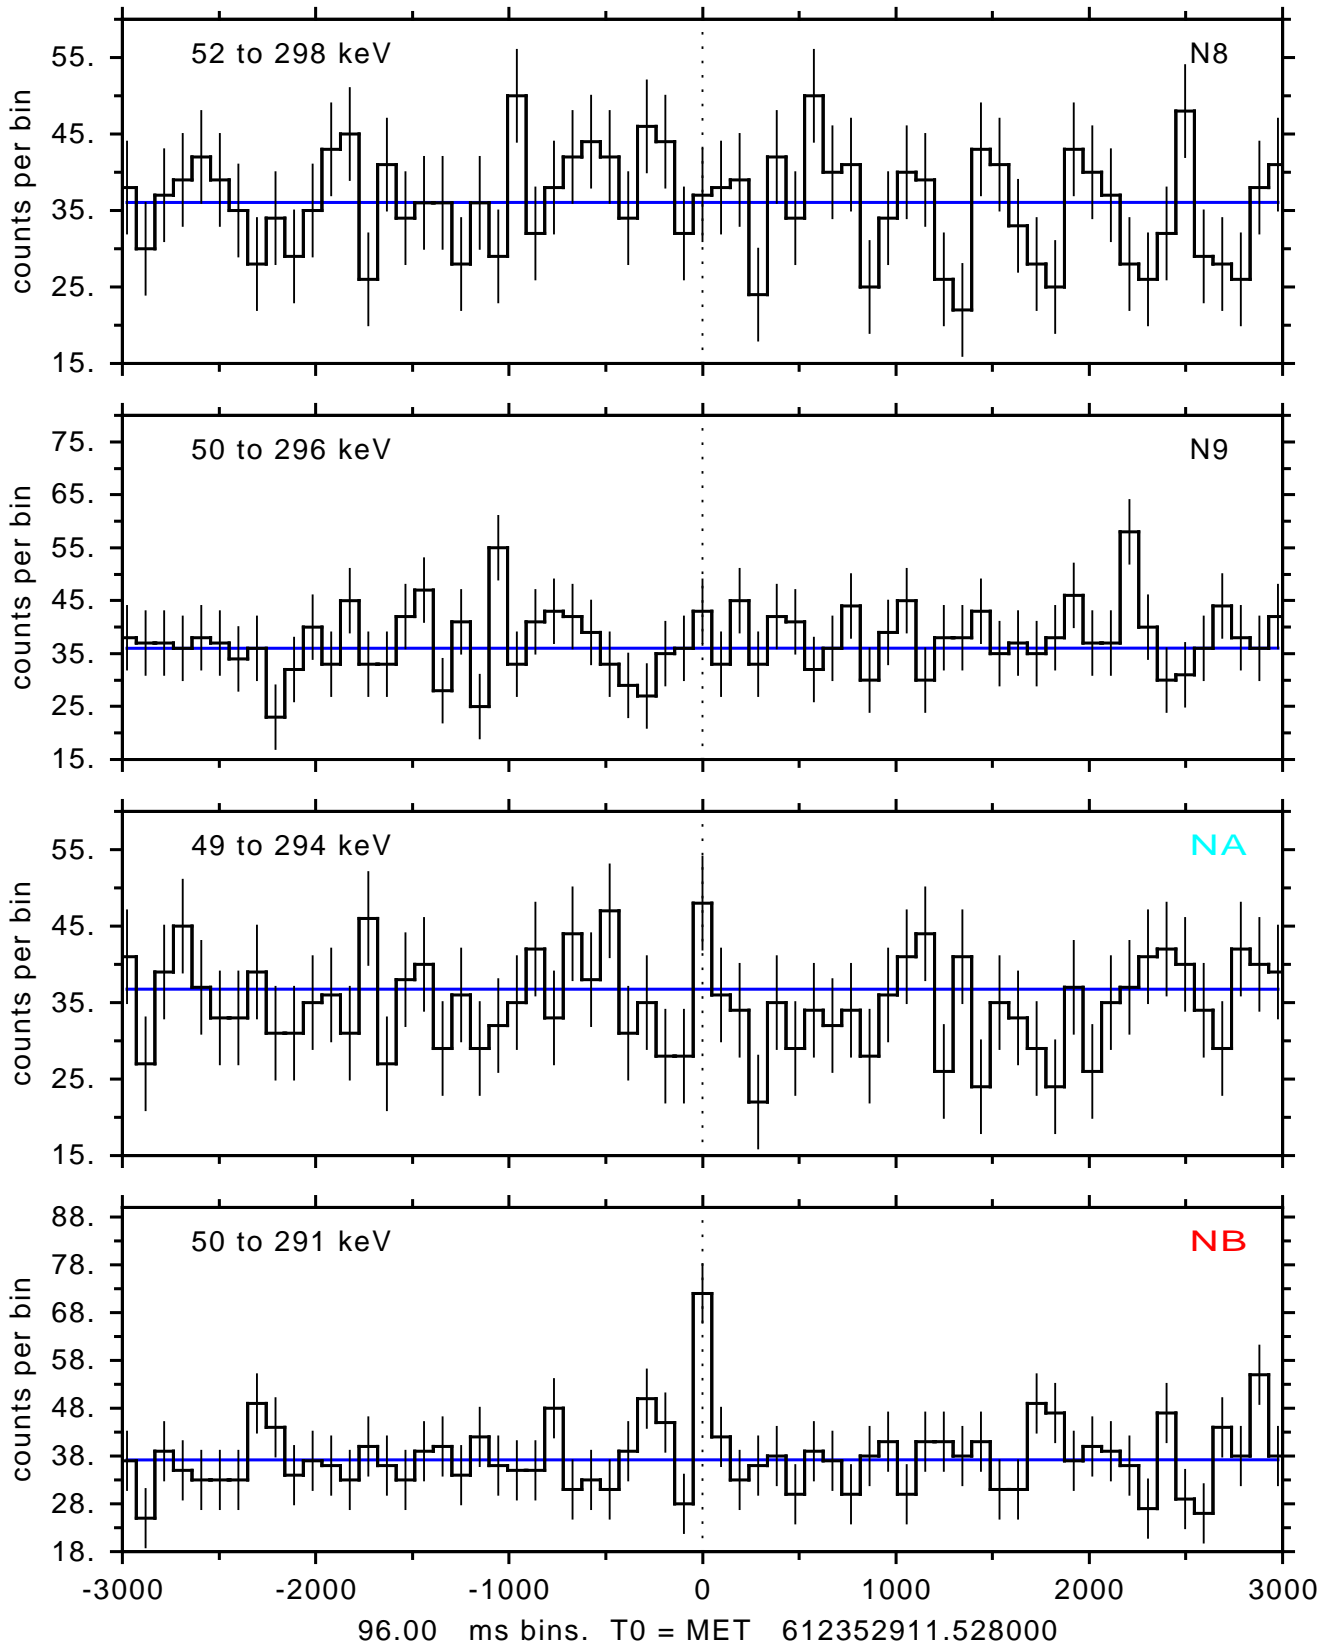

sGRB ver 116b of 2020 Feb 14 run on 2020-05-28 13:23:20
T0 = 612352911.528000 = 2020-05-28 10:01:46.528000
Algr: 4: P01 of F0001: glg_tte_b0_200528_10z_v00

sGRB ver 116b of 2020 Feb 14 run on 2020-05-28 13:23:20
T0 = 612352911.528000 = 2020-05-28 10:01:46.528000
Algr: 4: P01 of F0001: glg_tte_b0_200528_10z_v00