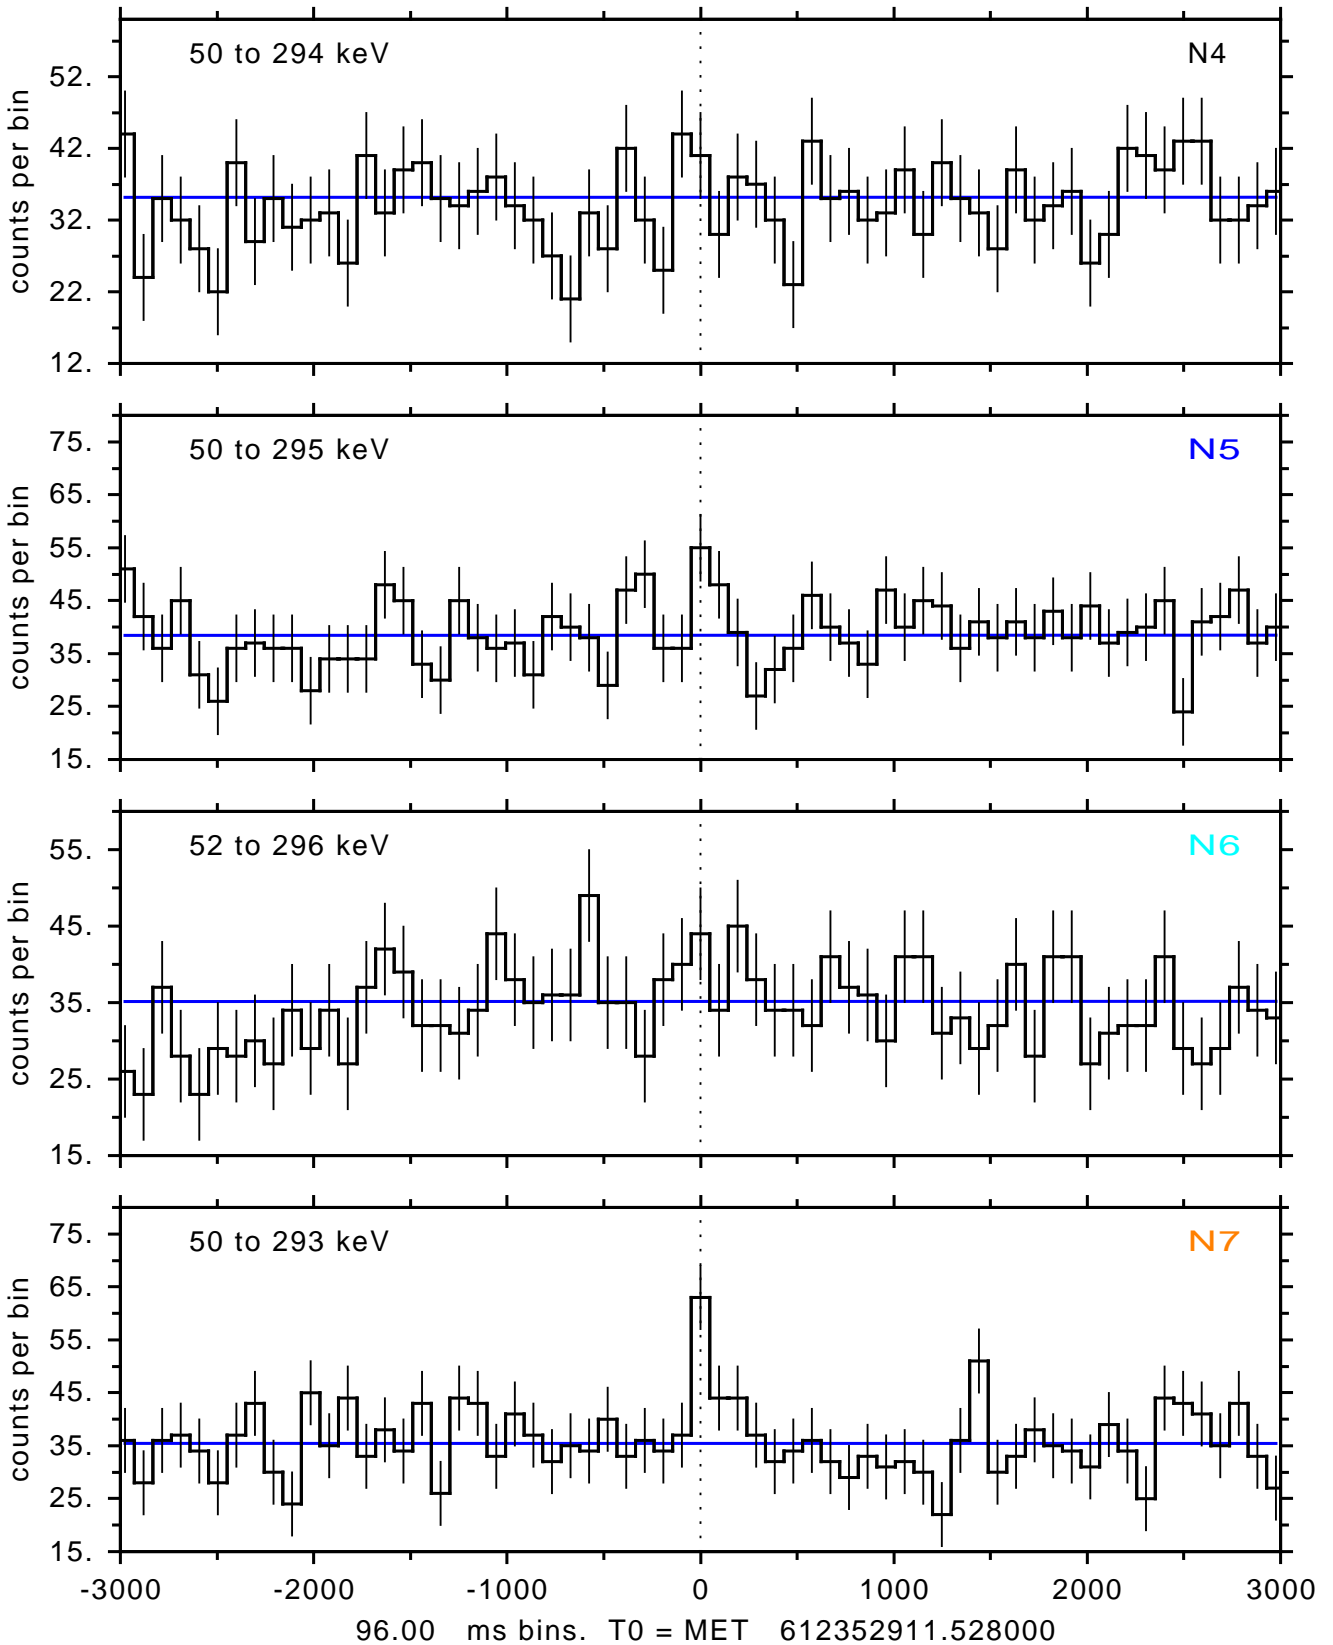

sGRB ver 116b of 2020 Feb 14 run on 2020-05-28 13:23:20
T0 = 612352911.528000 = 2020-05-28 10:01:46.528000
Algr: 4: P01 of F0001: glg_tte_b0_200528_10z_v00

sGRB ver 116b of 2020 Feb 14 run on 2020-05-28 13:23:20
T0 = 612352911.528000 = 2020-05-28 10:01:46.528000
Algr: 4: P01 of F0001: glg_tte_b0_200528_10z_v00