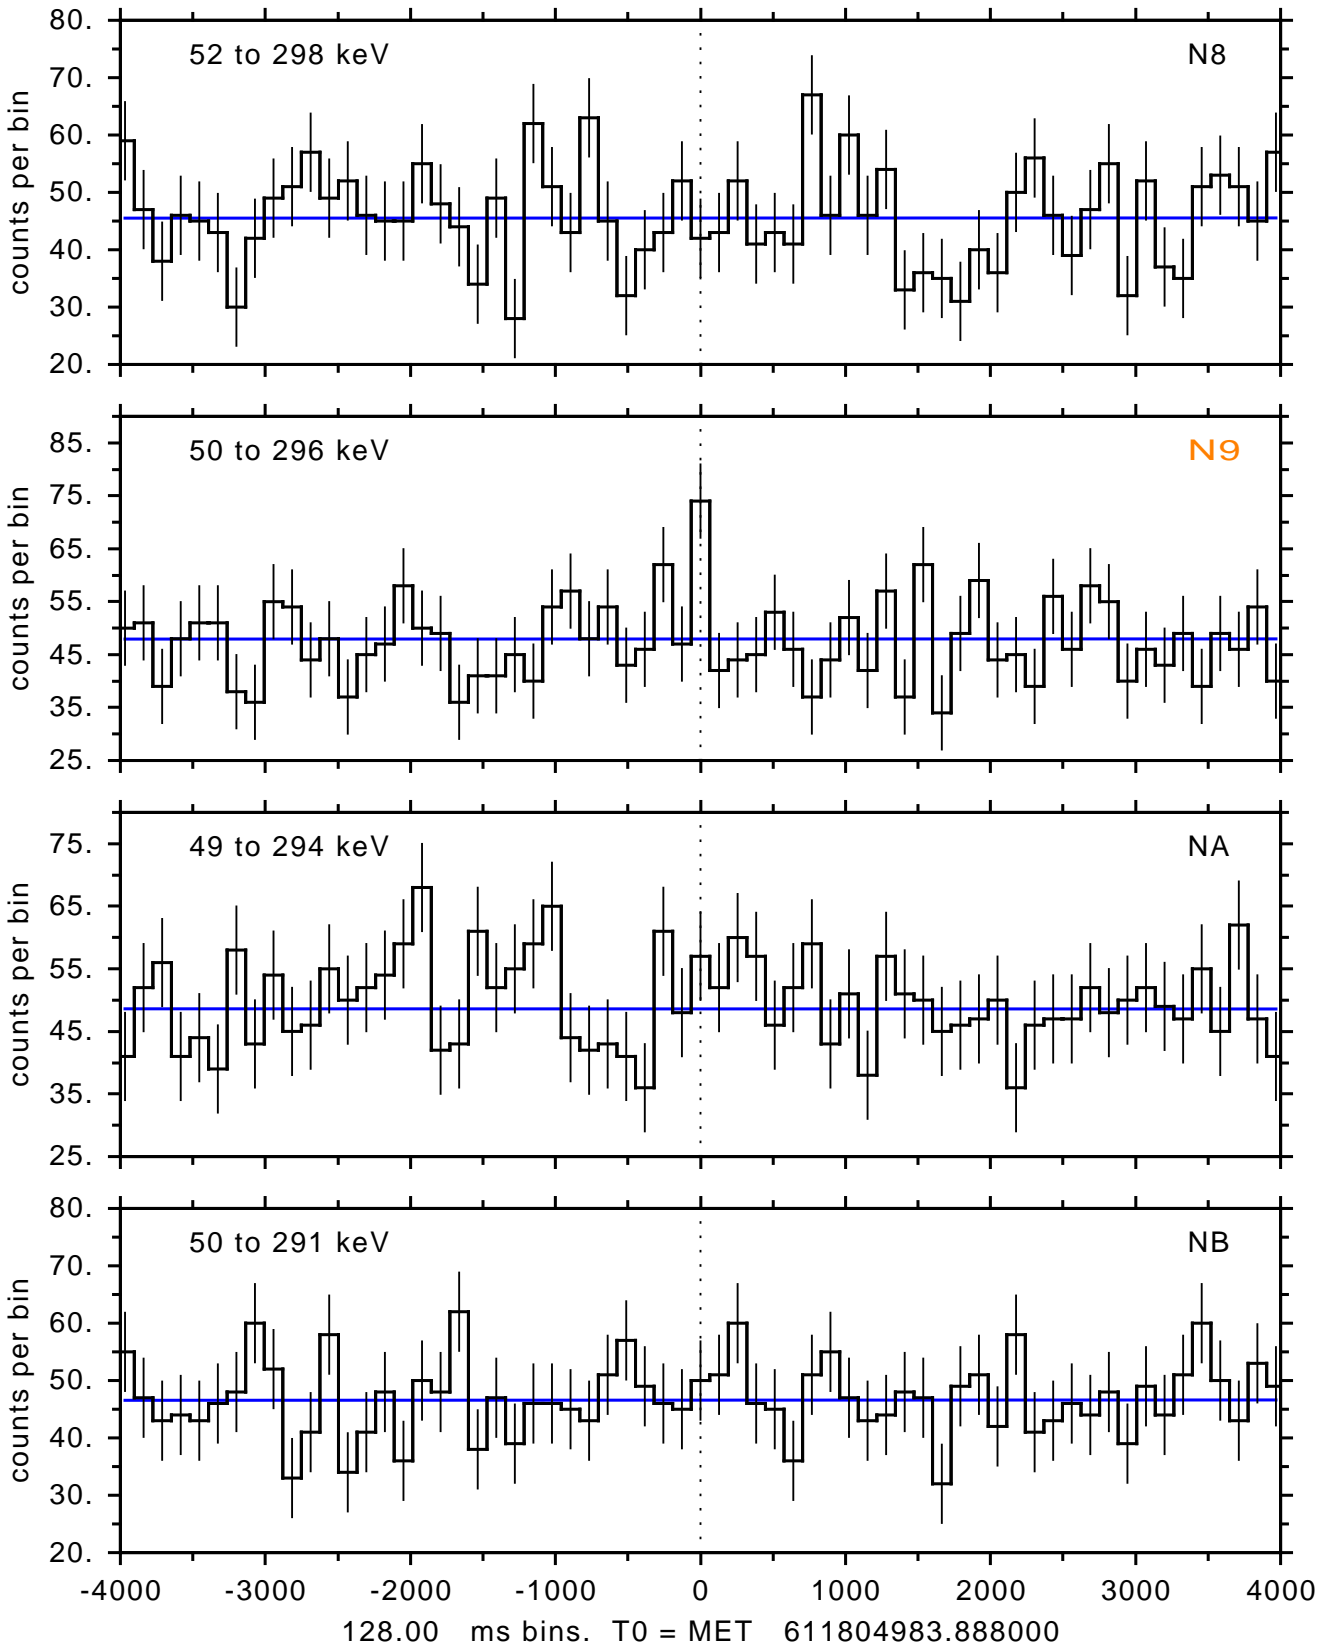

sGRB ver 116b of 2020 Feb 14 run on 2020-05-21 22:47:31  
T0 = 611804983.888000 = 2020-05-22 01:49:38.888000  
Algr: 4: P01 of F0001: glg\_tte\_b0\_200522\_01z\_v00

sGRB ver 116b of 2020 Feb 14 run on 2020-05-21 22:47:31  
T0 = 611804983.888000 = 2020-05-22 01:49:38.888000  
Algr: 4: P01 of F0001: glg\_tte\_b0\_200522\_01z\_v00