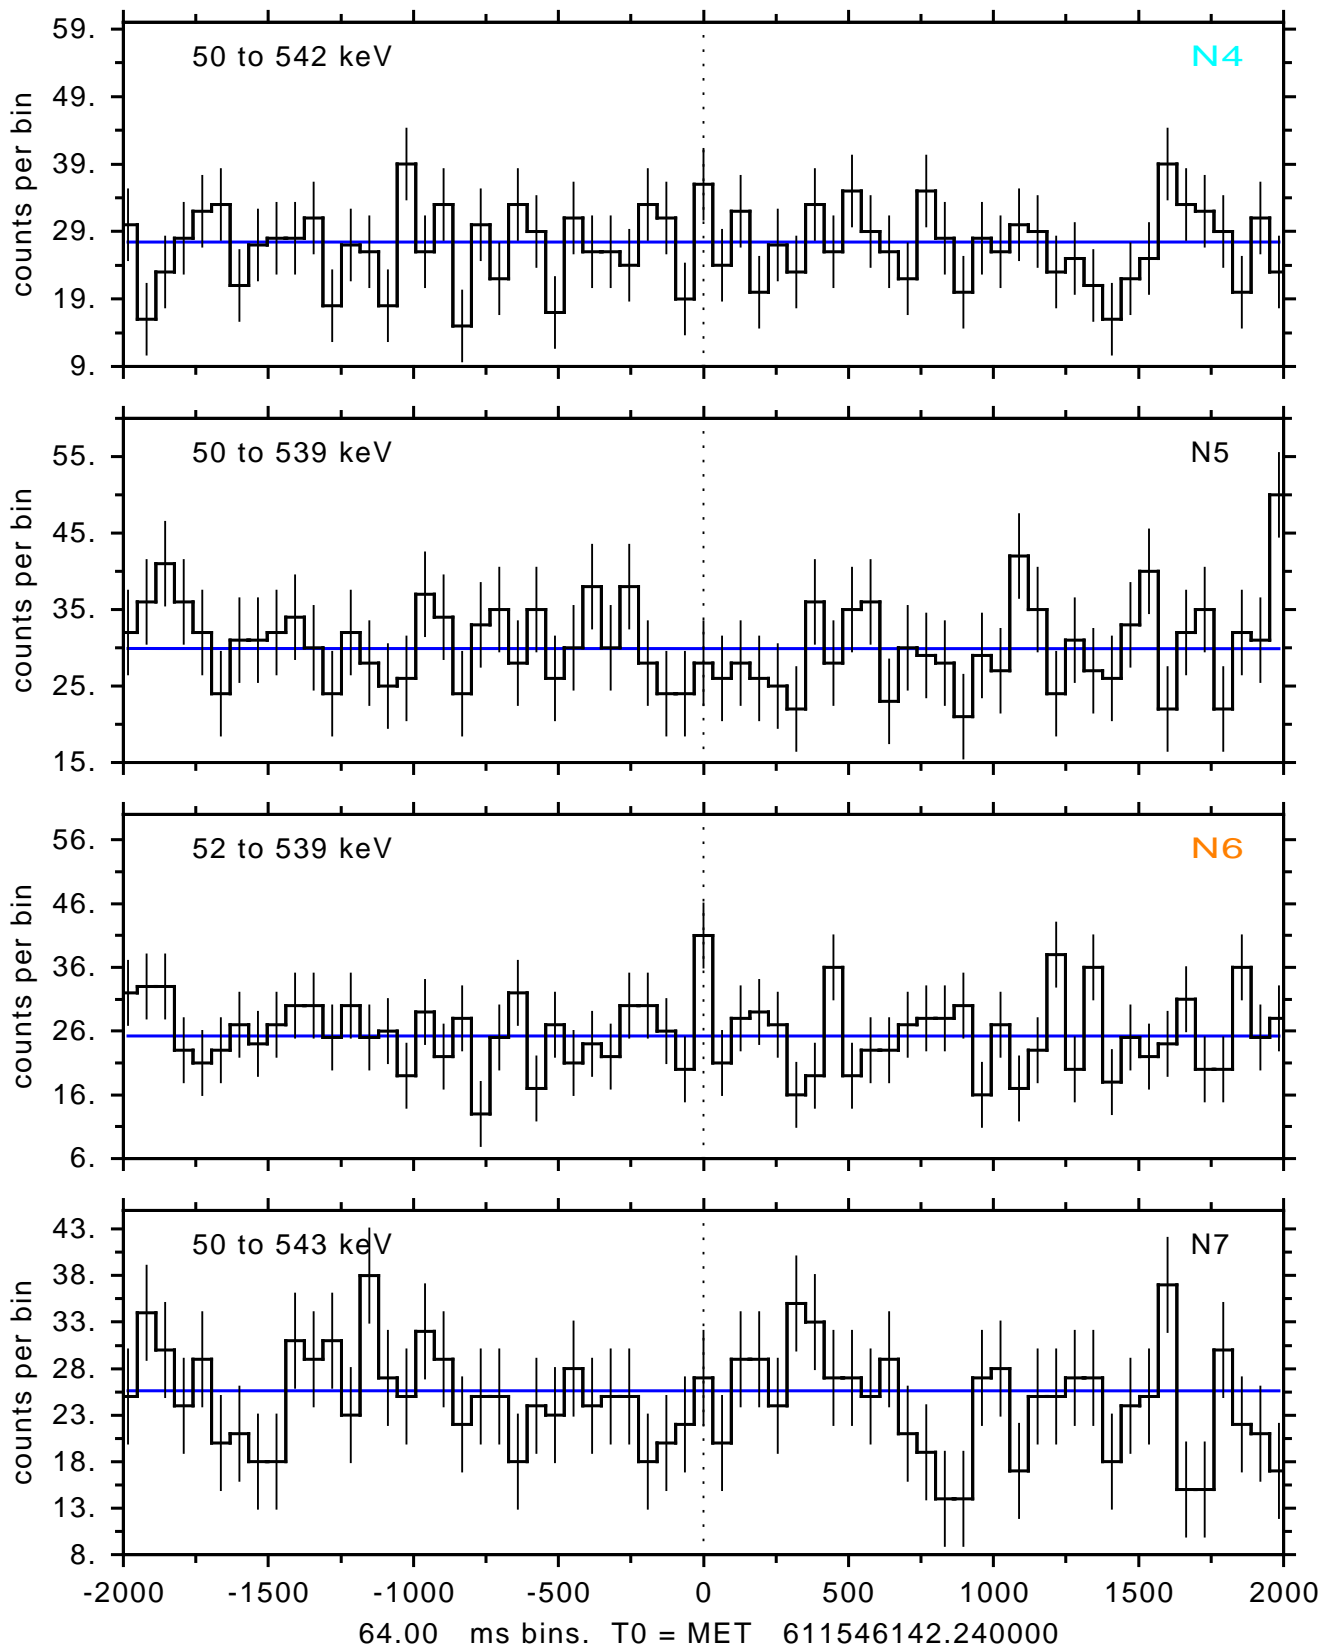

sGRB ver 116b of 2020 Feb 14 run on 2020-05-19 01:25:38
T0 = 611546142.240000 = 2020-05-19 01:55:37.240000
Algr: 2: P01 of F0001: glg_tte_b0_200519_01z_v00

sGRB ver 116b of 2020 Feb 14 run on 2020-05-19 01:25:38

T0 = 611546142.240000 = 2020-05-19 01:55:37.240000

Algr: 2: P01 of F0001: glg_tte_b0_200519_01z_v00

sGRB ver 116b of 2020 Feb 14 run on 2020-05-19 01:25:38

T0 = 611546142.240000 = 2020-05-19 01:55:37.240000

Algr: 2: P01 of F0001: glg_tte_b0_200519_01z_v00

sGRB ver 116b of 2020 Feb 14 run on 2020-05-19 01:25:38
T0 = 611546142.240000 = 2020-05-19 01:55:37.240000
Algr: 2: P01 of F0001: glg_tte_b0_200519_01z_v00