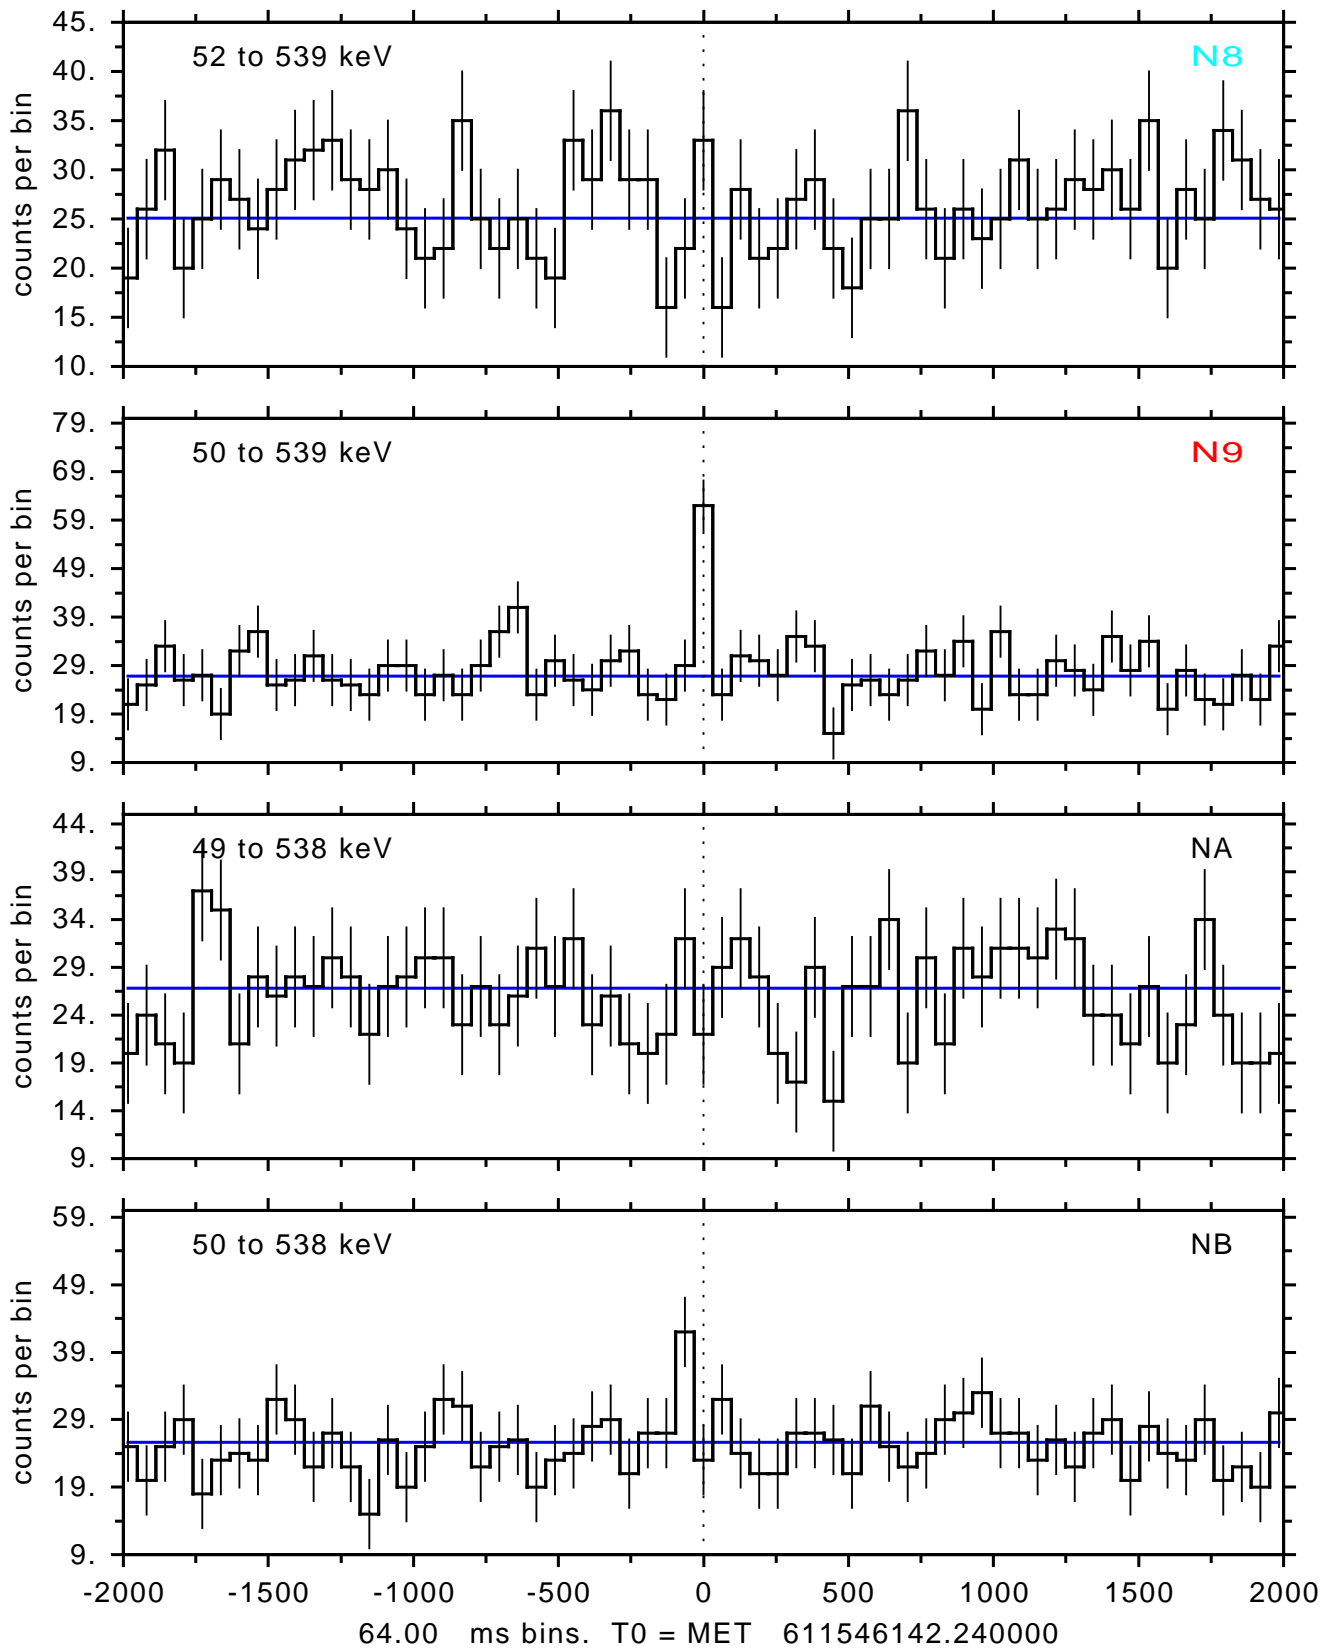

sGRB ver 116b of 2020 Feb 14 run on 2020-05-19 01:25:38
T0 = 611546142.240000 = 2020-05-19 01:55:37.240000
Algr: 2: P01 of F0001: glg_tte_b0_200519_01z_v00

sGRB ver 116b of 2020 Feb 14 run on 2020-05-19 01:25:38

T0 = 611546142.240000 = 2020-05-19 01:55:37.240000

Algr: 2: P01 of F0001: glg_tte_b0_200519_01z_v00

sGRB ver 116b of 2020 Feb 14 run on 2020-05-19 01:25:38

T0 = 611546142.240000 = 2020-05-19 01:55:37.240000

Algr: 2: P01 of F0001: glg_tte_b0_200519_01z_v00

sGRB ver 116b of 2020 Feb 14 run on 2020-05-19 01:25:38
T0 = 611546142.240000 = 2020-05-19 01:55:37.240000
Algr: 2: P01 of F0001: glg_tte_b0_200519_01z_v00