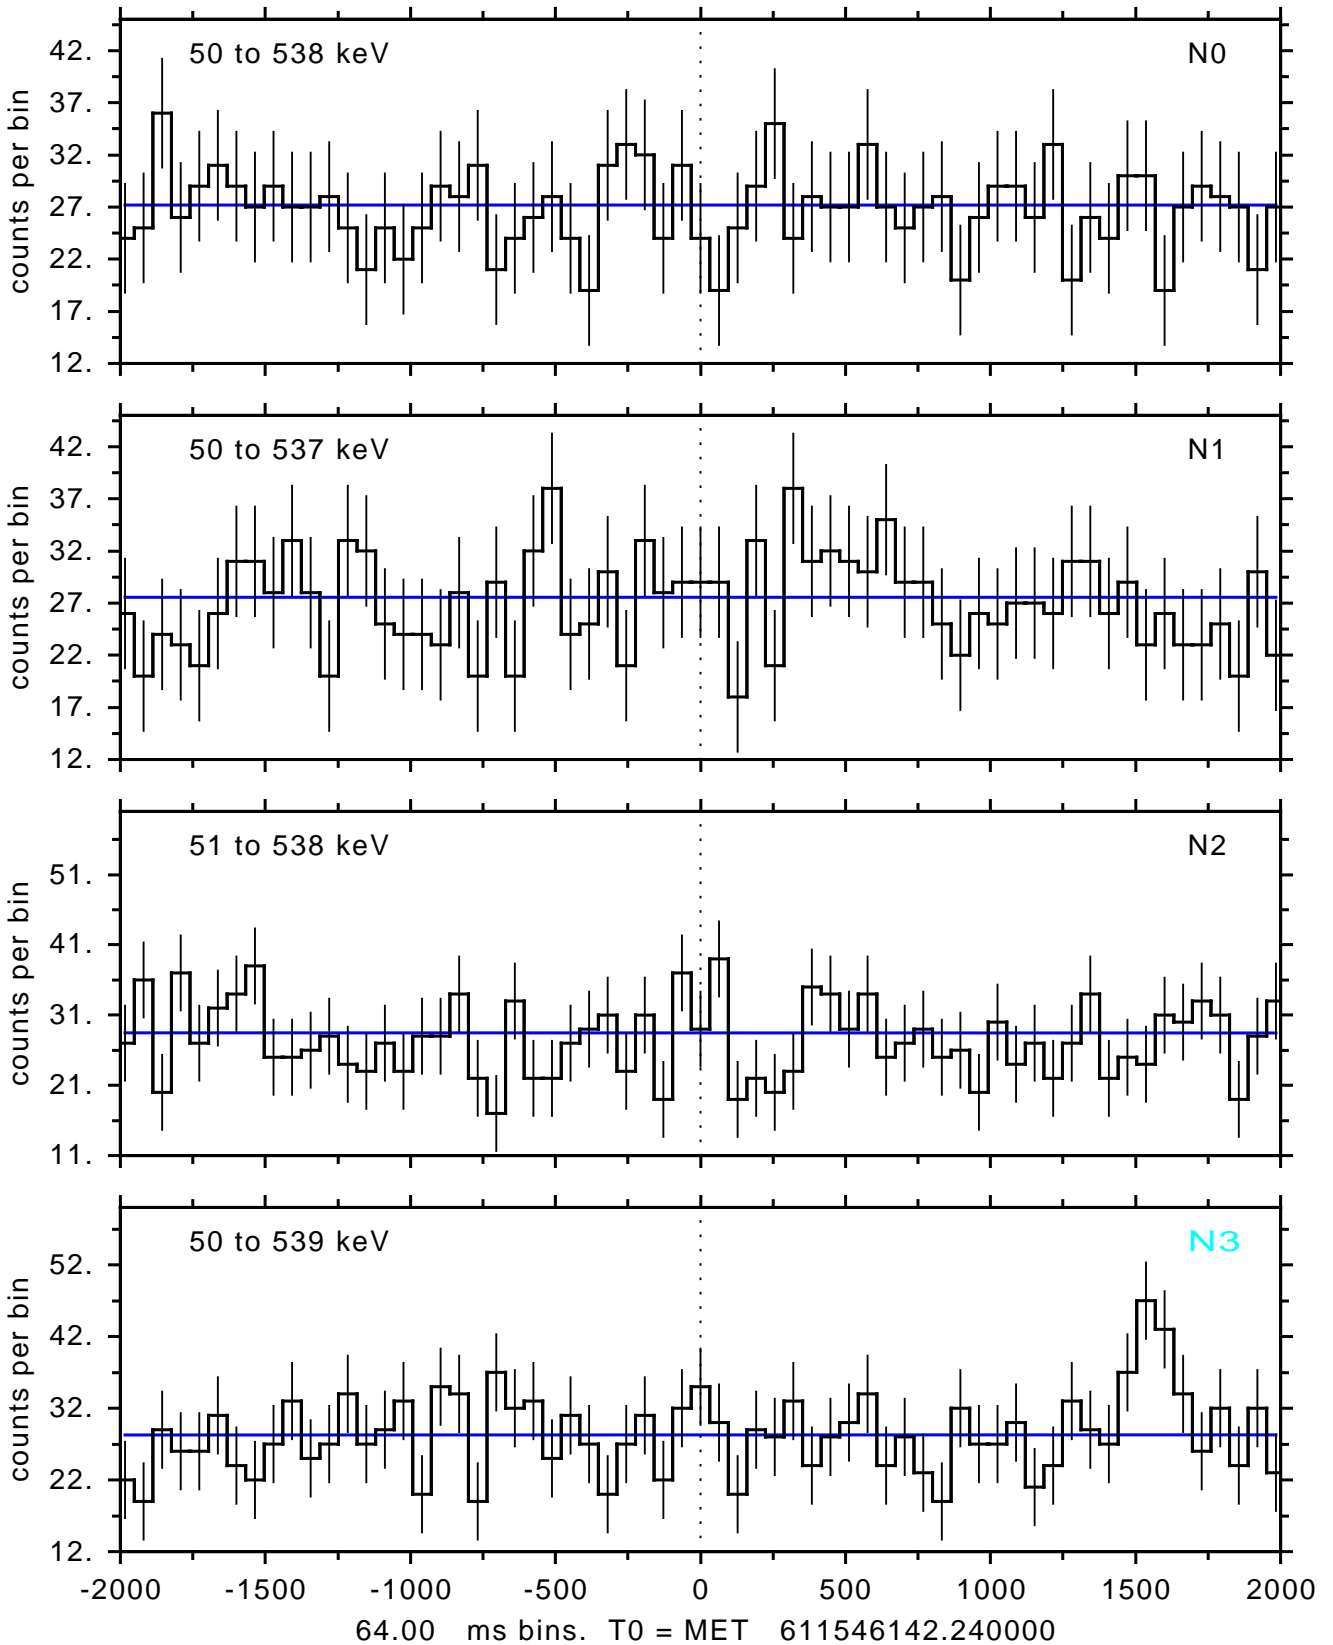

sGRB ver 116b of 2020 Feb 14 run on 2020-05-19 01:25:38
T0 = 611546142.240000 = 2020-05-19 01:55:37.240000
Algr: 2: P01 of F0001: glg_tte_b0_200519_01z_v00

sGRB ver 116b of 2020 Feb 14 run on 2020-05-19 01:25:38

T0 = 611546142.240000 = 2020-05-19 01:55:37.240000

Algr: 2: P01 of F0001: glg_tte_b0_200519_01z_v00

sGRB ver 116b of 2020 Feb 14 run on 2020-05-19 01:25:38

T0 = 611546142.240000 = 2020-05-19 01:55:37.240000

Algr: 2: P01 of F0001: glg_tte_b0_200519_01z_v00

sGRB ver 116b of 2020 Feb 14 run on 2020-05-19 01:25:38
T0 = 611546142.240000 = 2020-05-19 01:55:37.240000
Algr: 2: P01 of F0001: glg_tte_b0_200519_01z_v00