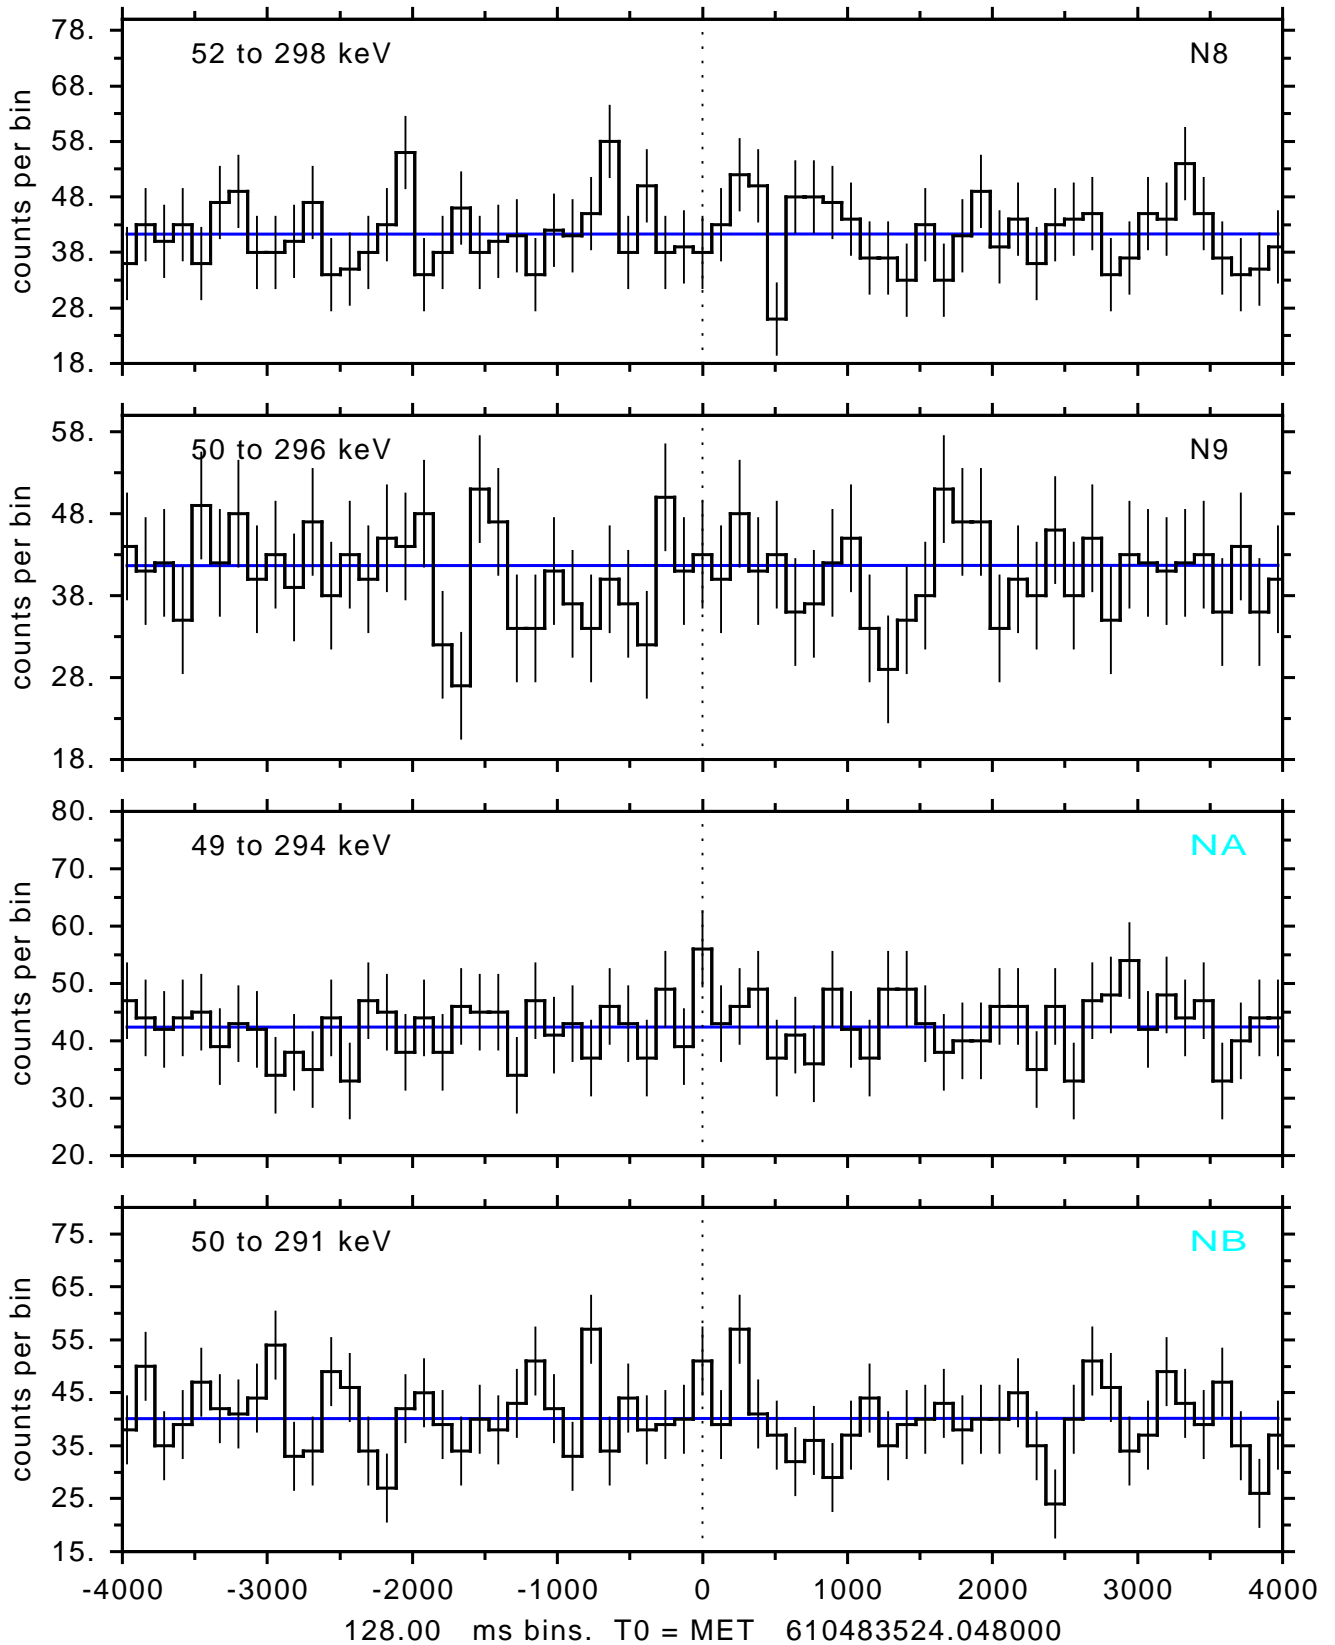

sGRB ver 116b of 2020 Feb 14 run on 2020-05-06 17:10:26  
T0 = 610483524.048000 = 2020-05-06 18:45:19.048000  
Algr: 4: P01 of F0001: glg\_tte\_b0\_200506\_18z\_v00

sGRB ver 116b of 2020 Feb 14 run on 2020-05-06 17:10:26  
T0 = 610483524.048000 = 2020-05-06 18:45:19.048000  
Algr: 4: P01 of F0001: glg\_tte\_b0\_200506\_18z\_v00