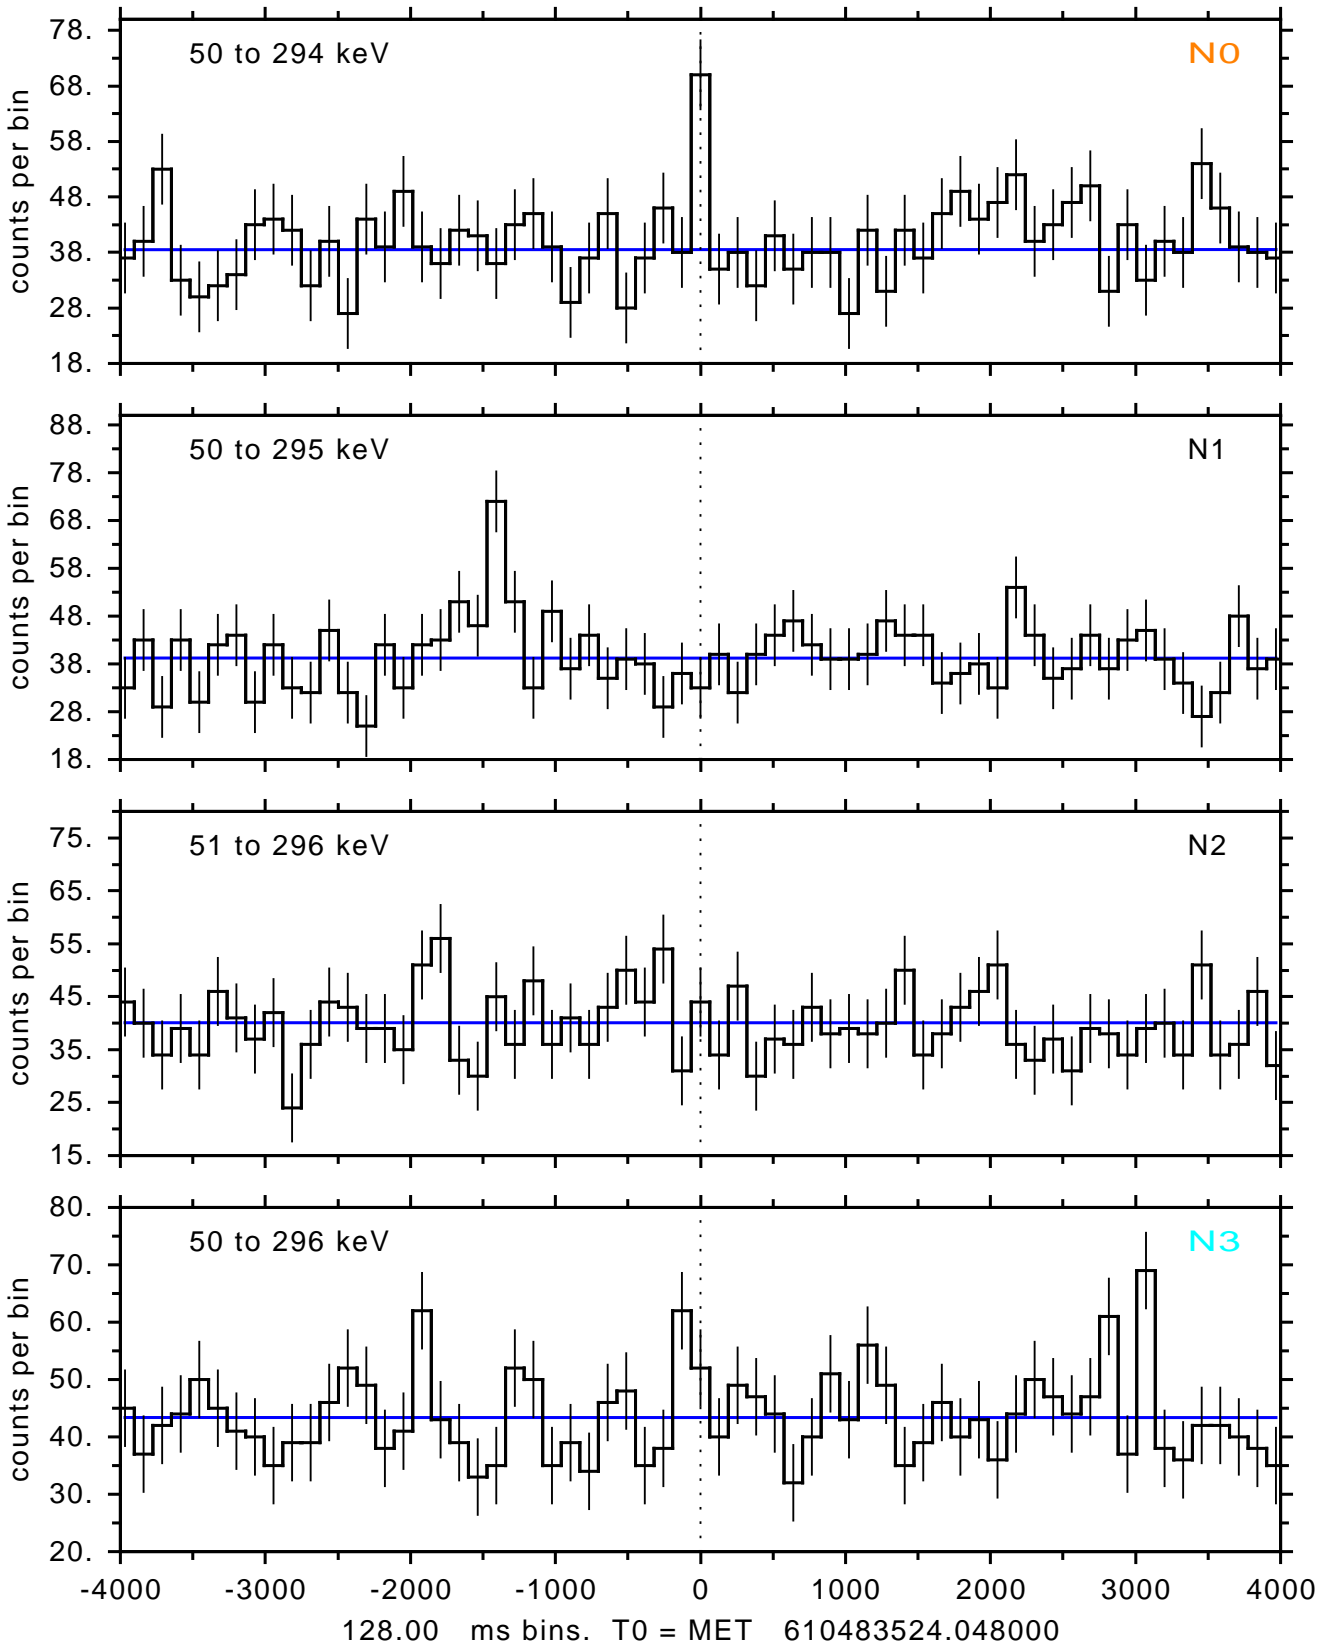

sGRB ver 116b of 2020 Feb 14 run on 2020-05-06 17:10:26  
T0 = 610483524.048000 = 2020-05-06 18:45:19.048000  
Algr: 4: P01 of F0001: glg\_tte\_b0\_200506\_18z\_v00

sGRB ver 116b of 2020 Feb 14 run on 2020-05-06 17:10:26  
T0 = 610483524.048000 = 2020-05-06 18:45:19.048000  
Algr: 4: P01 of F0001: glg\_tte\_b0\_200506\_18z\_v00