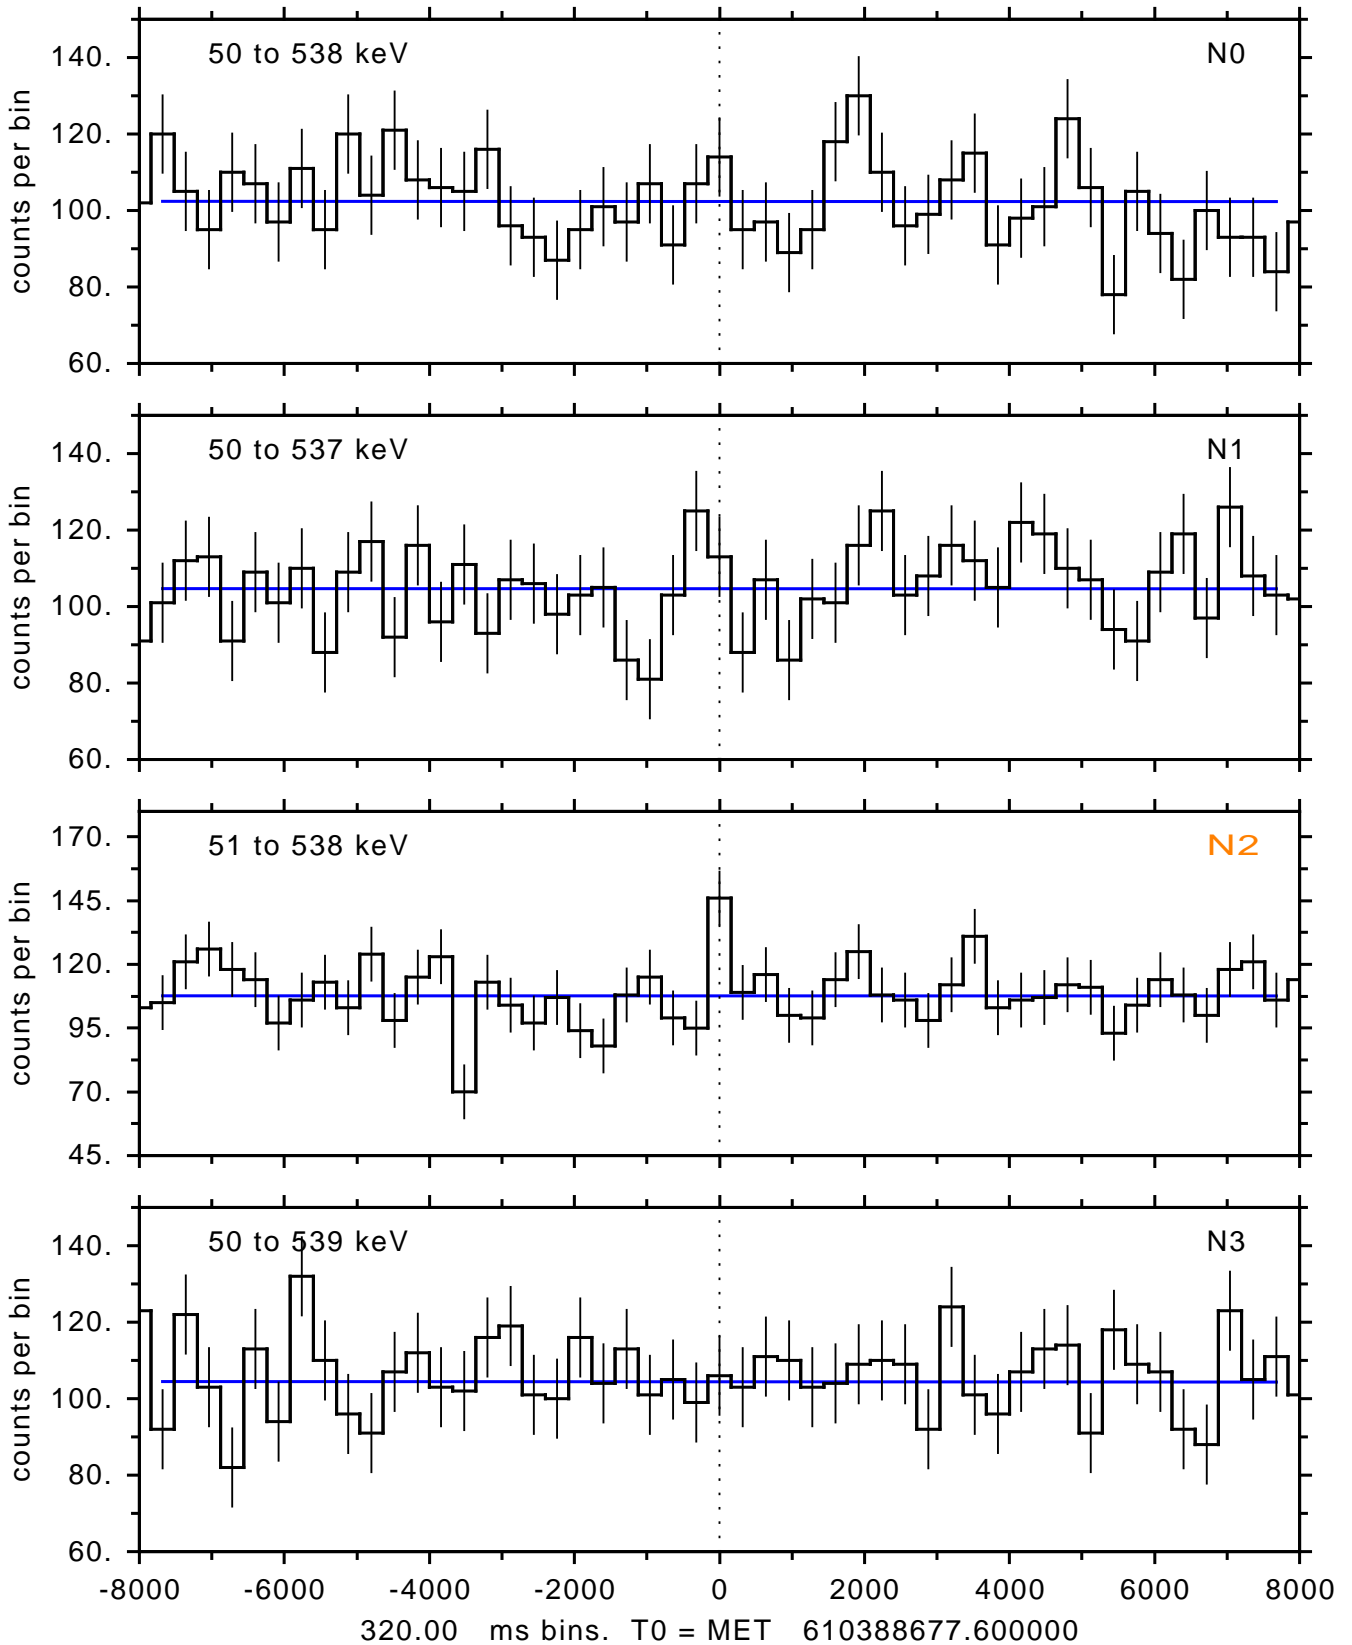

sGRB ver 116b of 2020 Feb 14 run on 2020-05-05 16:35:24
T0 = 610388677.600000 = 2020-05-05 16:24:32.600000
Algr: 2: P01 of F0001: glg_tte_b0_200505_16z_v00

sGRB ver 116b of 2020 Feb 14 run on 2020-05-05 16:35:24

T0 = 610388677.600000 = 2020-05-05 16:24:32.600000

Algr: 2: P01 of F0001: glg_tte_b0_200505_16z_v00

sGRB ver 116b of 2020 Feb 14 run on 2020-05-05 16:35:24
T0 = 610388677.600000 = 2020-05-05 16:24:32.600000
Algr: 2: P01 of F0001: glg_tte_b0_200505_16z_v00

sGRB ver 116b of 2020 Feb 14 run on 2020-05-05 16:35:24
T0 = 610388677.600000 = 2020-05-05 16:24:32.600000
Algr: 2: P01 of F0001: glg_tte_b0_200505_16z_v00