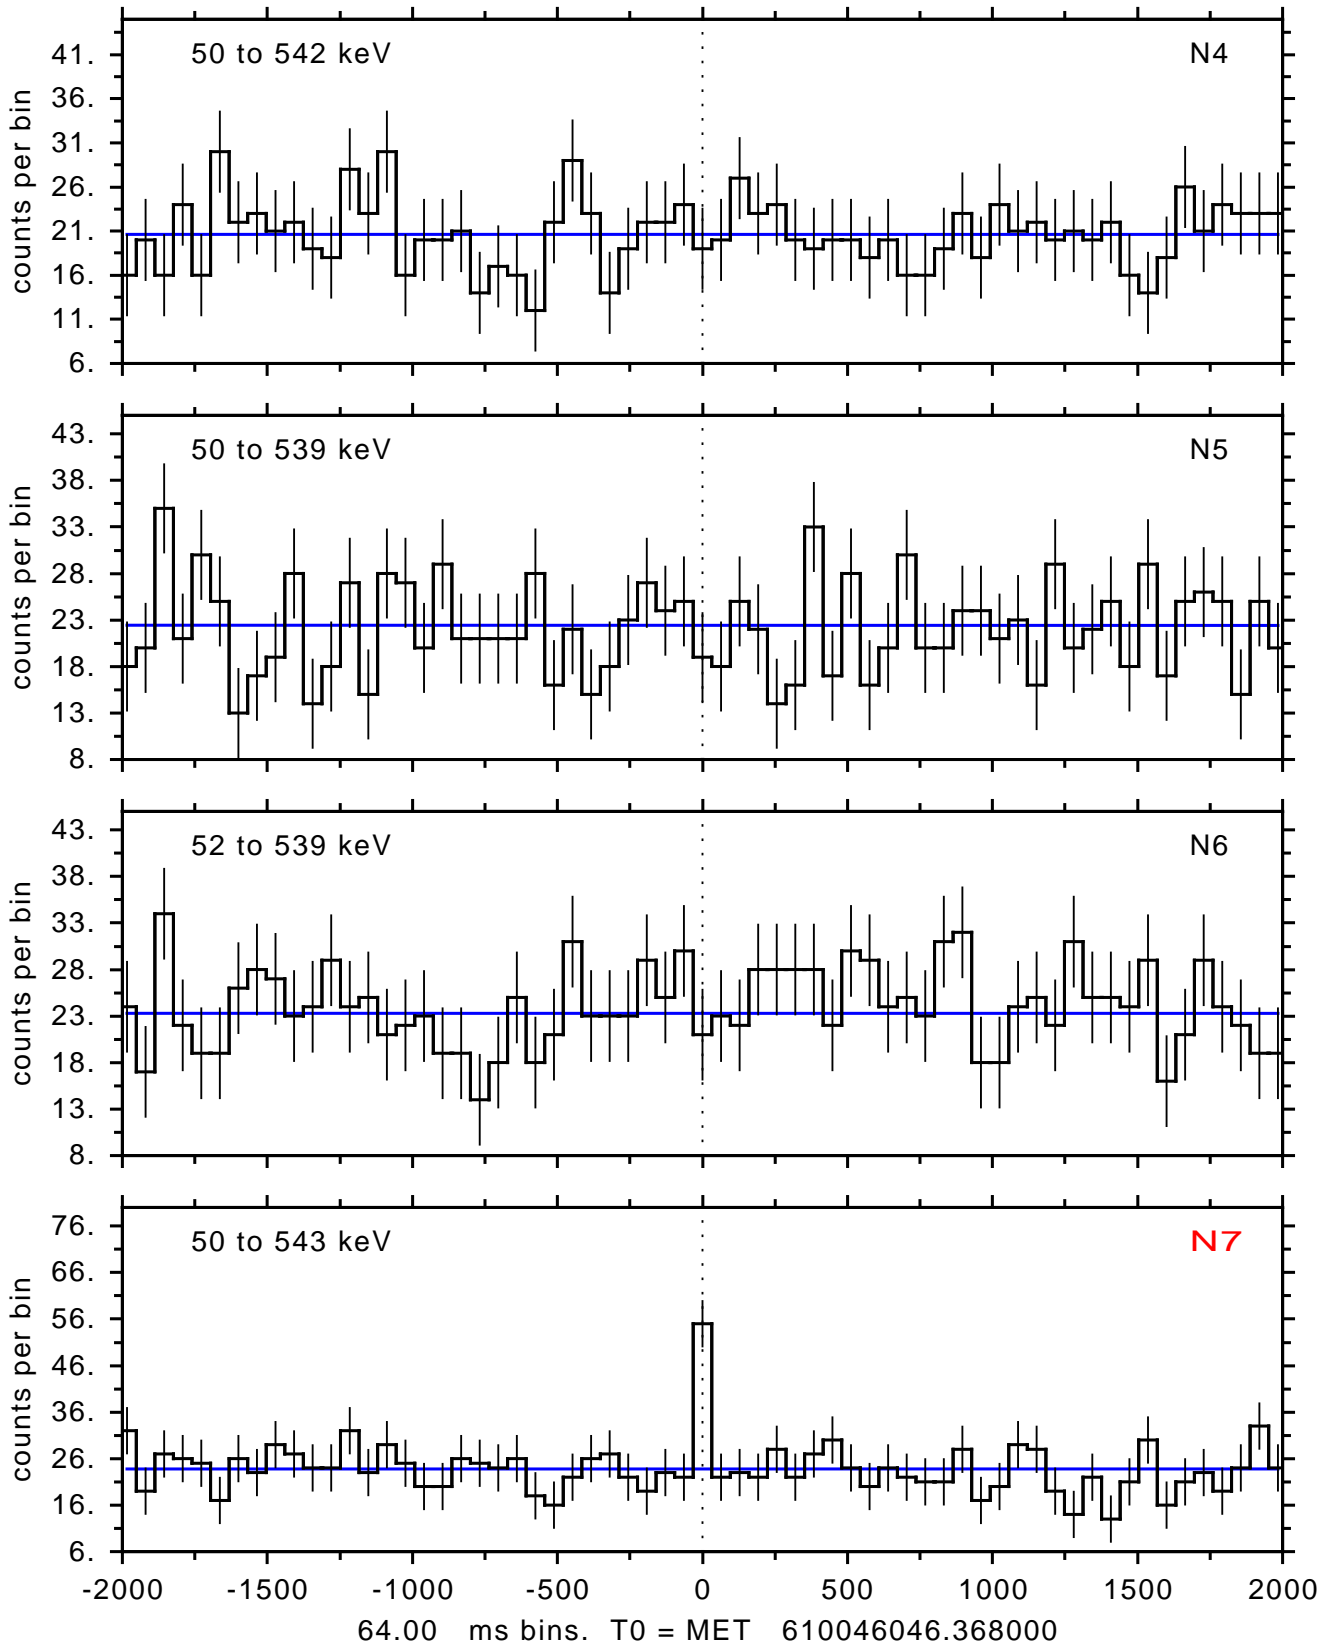

sGRB ver 116b of 2020 Feb 14 run on 2020-05-01 15:57:42

T0 = 610046046.368000 = 2020-05-01 17:14:01.368000

Algr: 2: P02 of F0001: glg_tte_b0_200501_17z_v00

sGRB ver 116b of 2020 Feb 14 run on 2020-05-01 15:57:42
T0 = 610046046.368000 = 2020-05-01 17:14:01.368000
Algr: 2: P02 of F0001: glg_tte_b0_200501_17z_v00