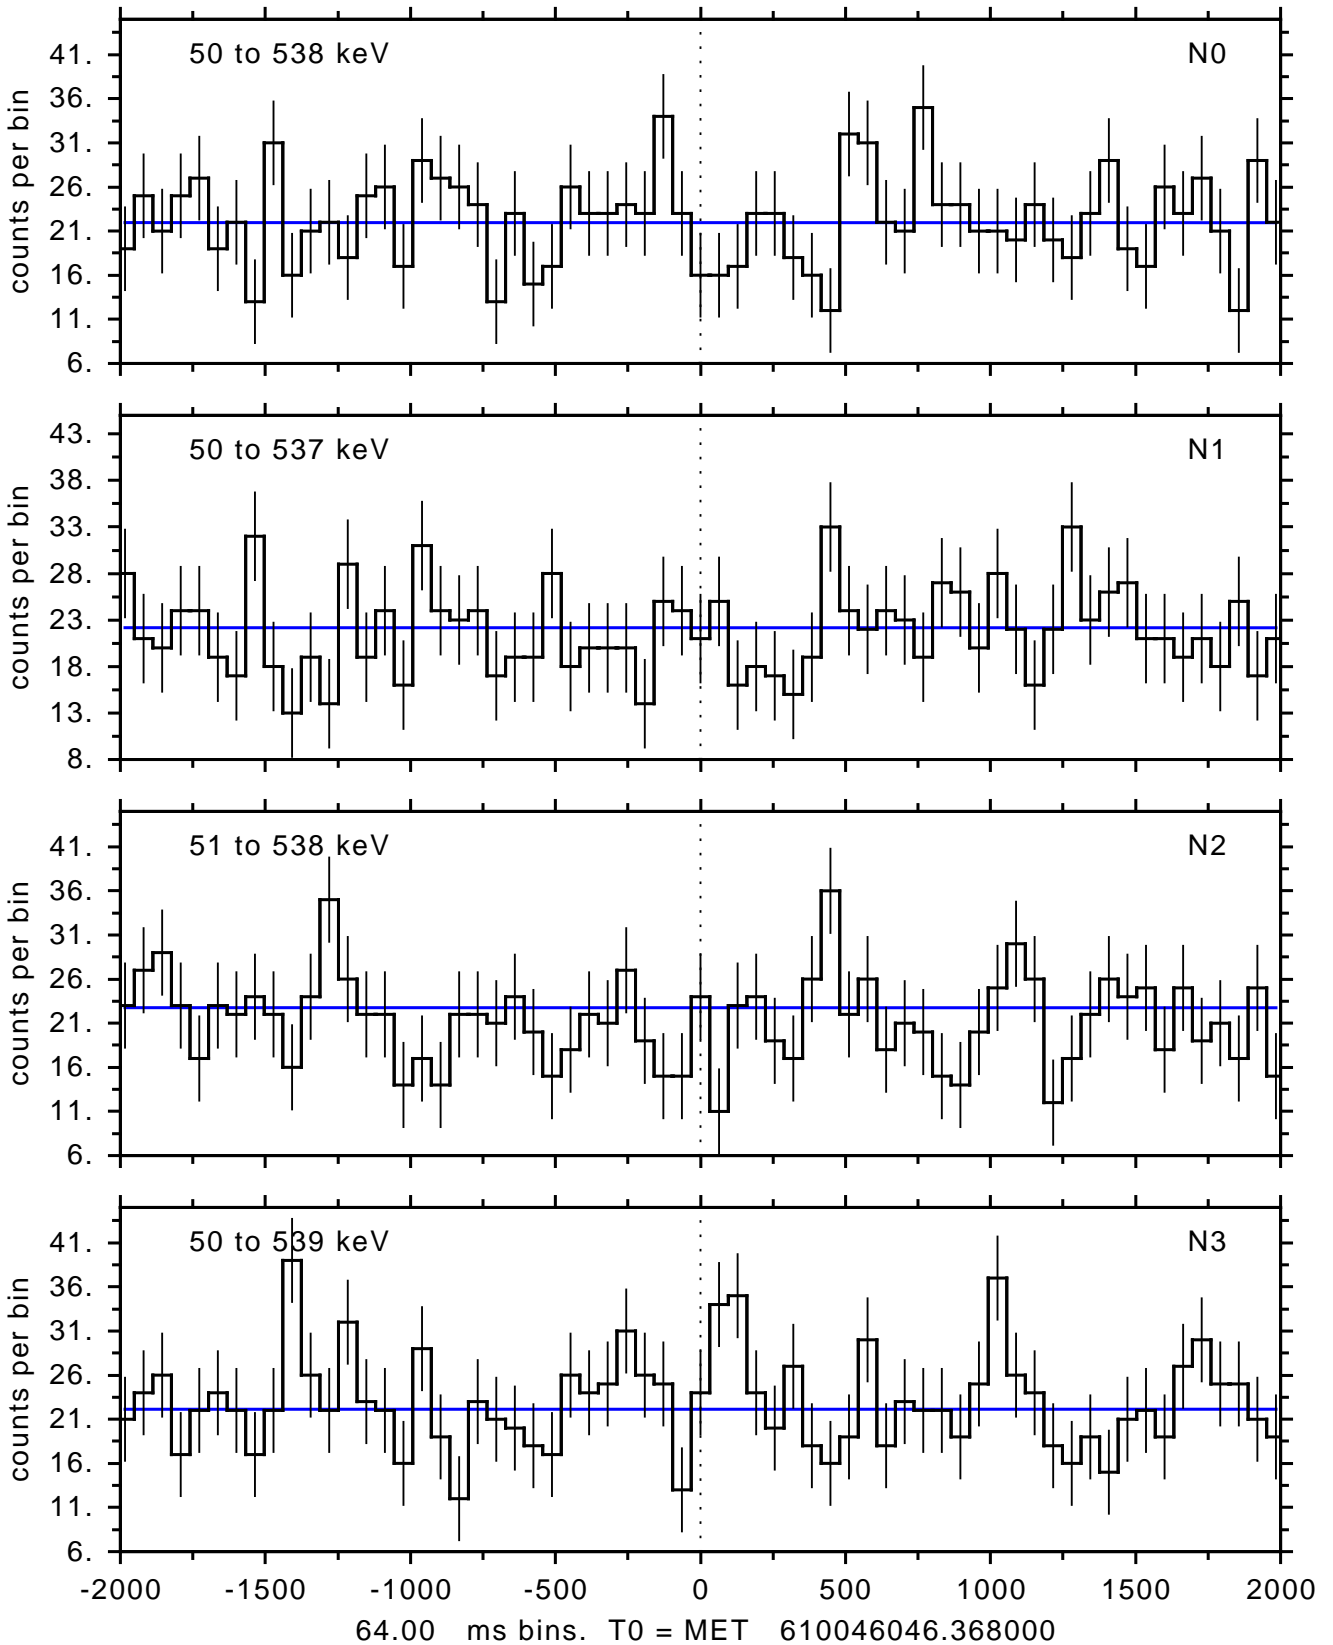

sGRB ver 116b of 2020 Feb 14 run on 2020-05-01 15:57:42

T0 = 610046046.368000 = 2020-05-01 17:14:01.368000

Algr: 2: P02 of F0001: glg_tte_b0_200501_17z_v00

sGRB ver 116b of 2020 Feb 14 run on 2020-05-01 15:57:42
T0 = 610046046.368000 = 2020-05-01 17:14:01.368000
Algr: 2: P02 of F0001: glg_tte_b0_200501_17z_v00