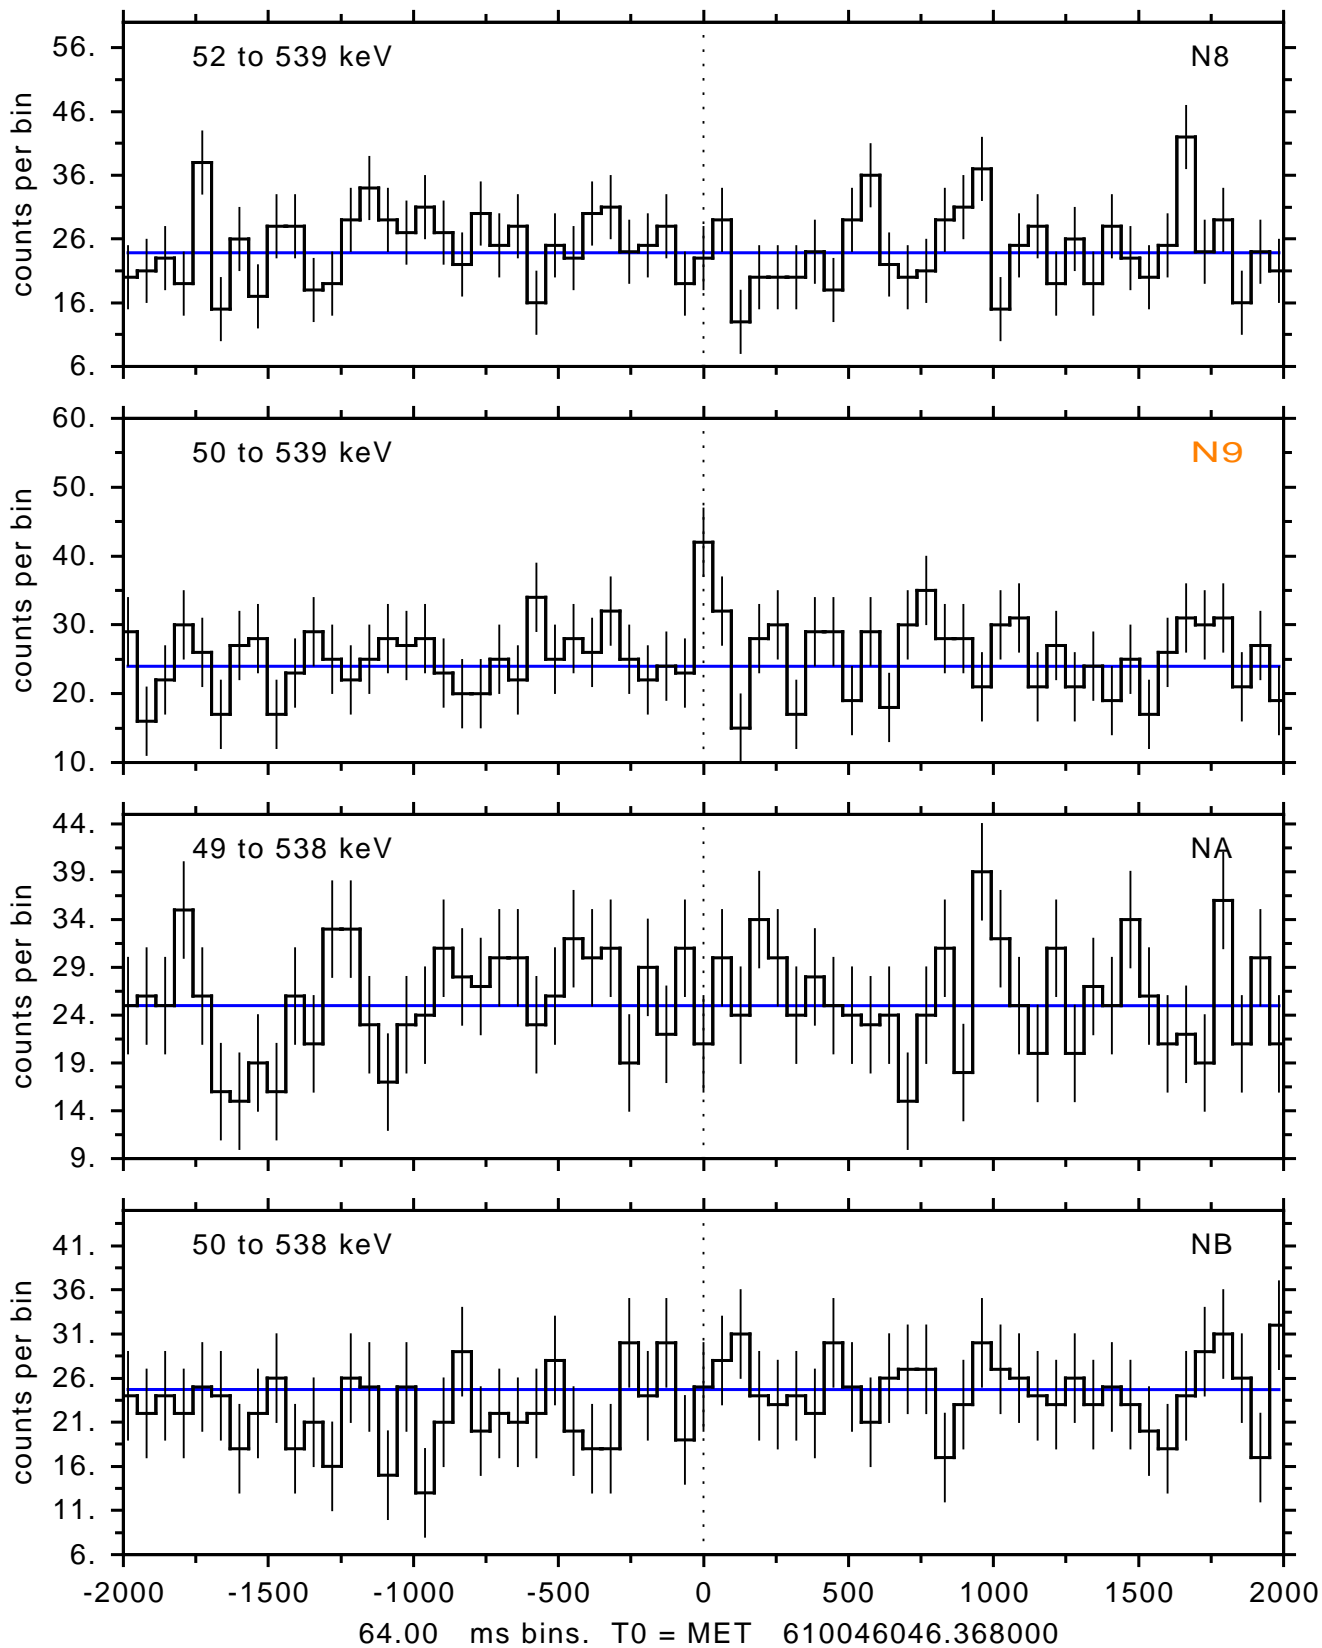

sGRB ver 116b of 2020 Feb 14 run on 2020-05-01 15:57:42

T0 = 610046046.368000 = 2020-05-01 17:14:01.368000

Algr: 2: P02 of F0001: glg_tte_b0_200501_17z_v00

sGRB ver 116b of 2020 Feb 14 run on 2020-05-01 15:57:42
T0 = 610046046.368000 = 2020-05-01 17:14:01.368000
Algr: 2: P02 of F0001: glg_tte_b0_200501_17z_v00