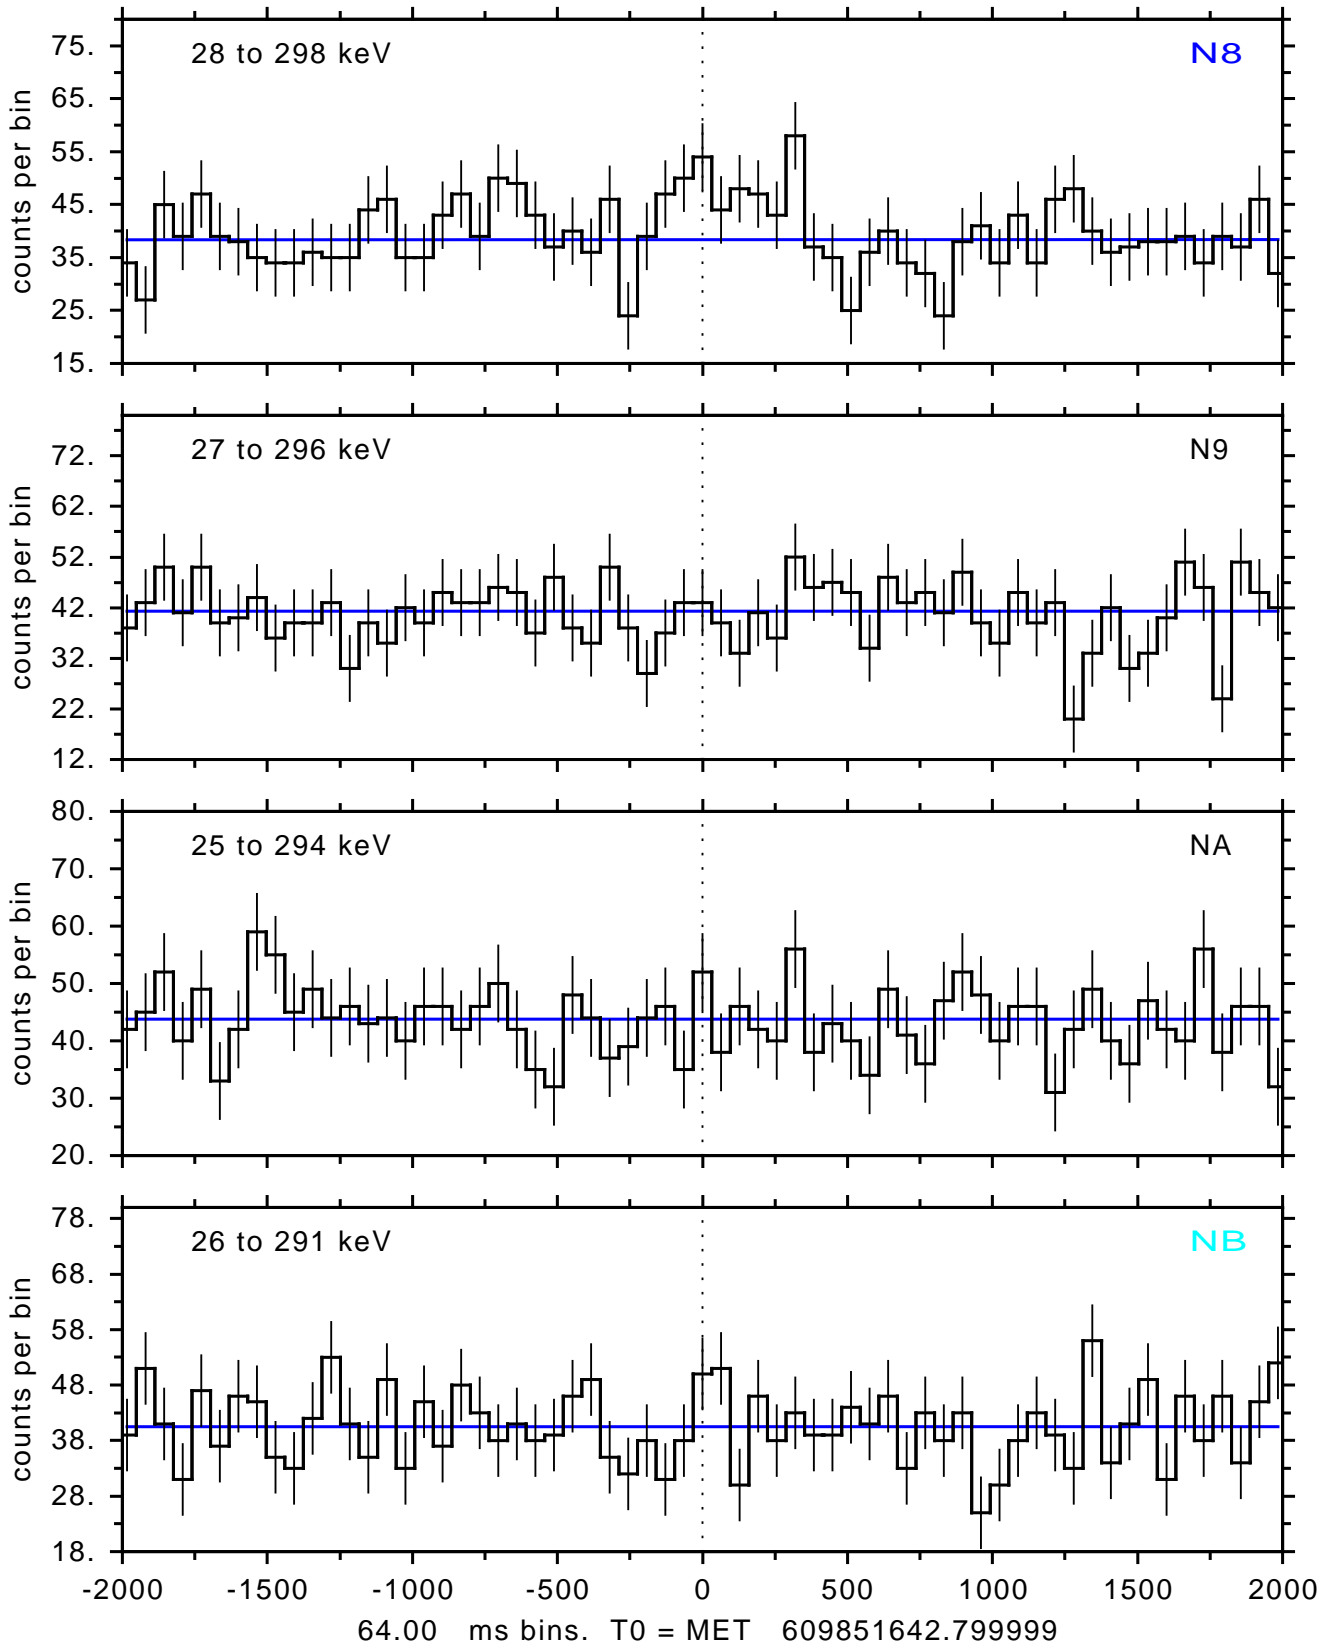

sGRB ver 116b of 2020 Feb 14 run on 2020-04-29 10:40:31
T0 = 609851642.799999 = 2020-04-29 11:13:57.800000
Algr: 3: P01 of F0001: glg_tte_b0_200429_11z_v00

sGRB ver 116b of 2020 Feb 14 run on 2020-04-29 10:40:31
T0 = 609851642.799999 = 2020-04-29 11:13:57.800000
Algr: 3: P01 of F0001: glg_tte_b0_200429_11z_v00