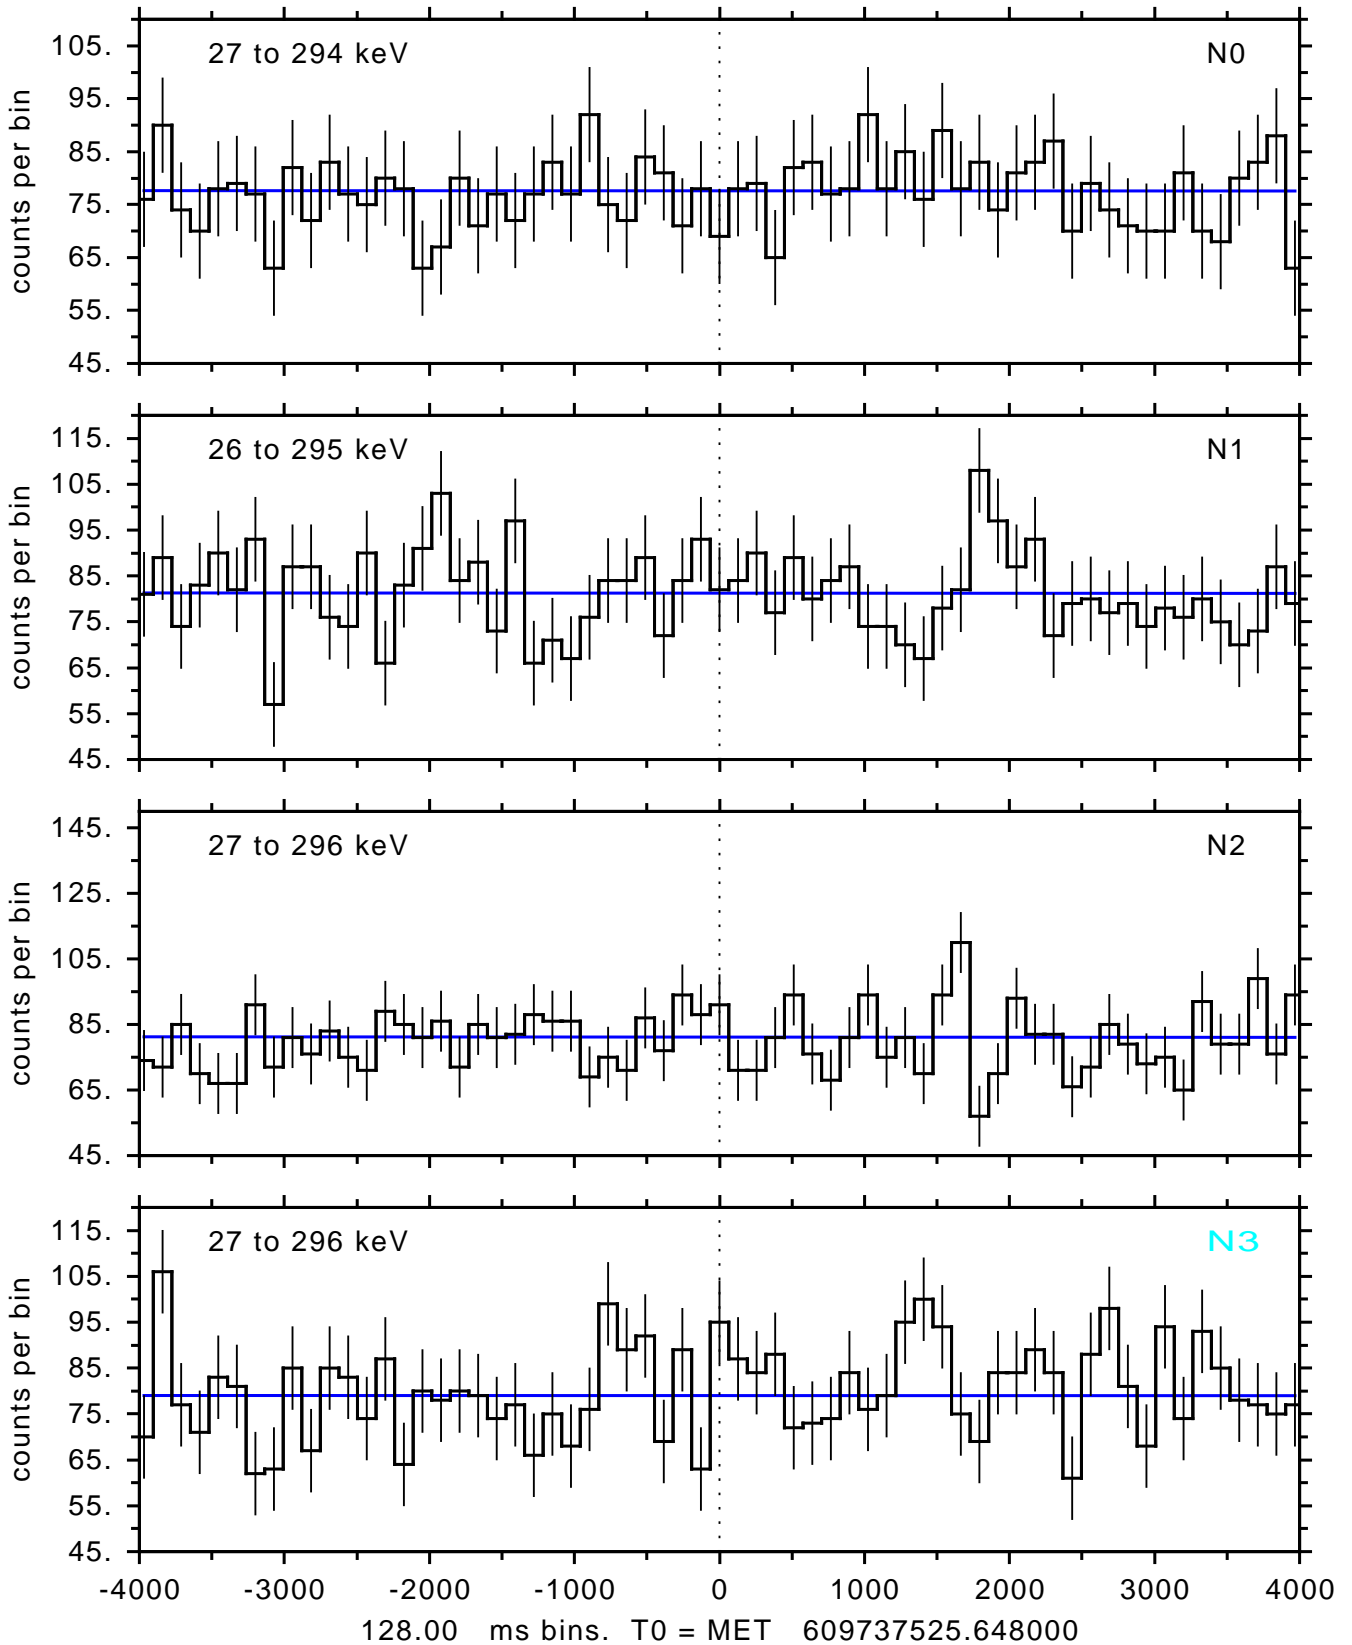

sGRB ver 116b of 2020 Feb 14 run on 2020-04-28 01:46:07  
T0 = 609737525.648000 = 2020-04-28 03:32:00.648000  
Algr: 3: P02 of F0001: glg\_tte\_b0\_200428\_03z\_v00

sGRB ver 116b of 2020 Feb 14 run on 2020-04-28 01:46:07  
T0 = 609737525.648000 = 2020-04-28 03:32:00.648000  
Algr: 3: P02 of F0001: glg\_tte\_b0\_200428\_03z\_v00