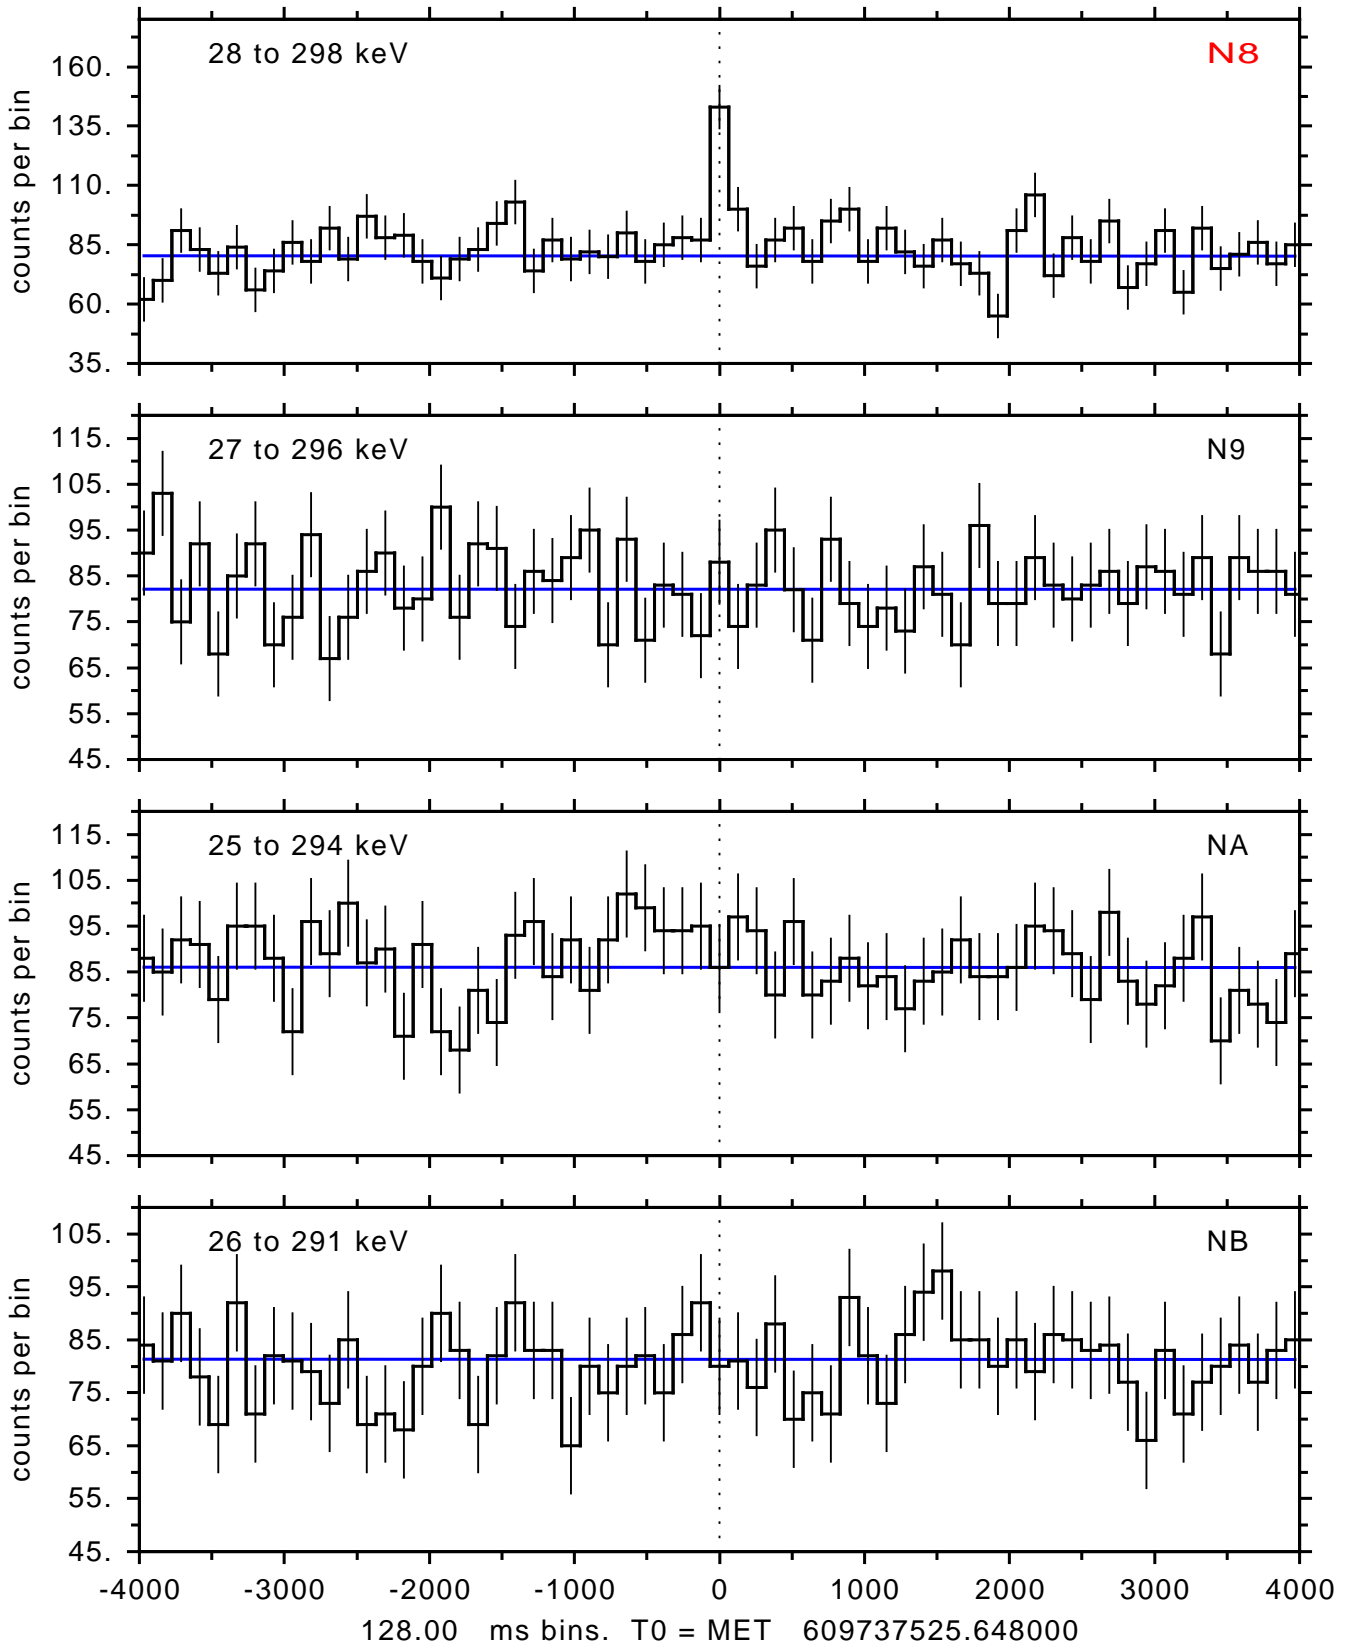

sGRB ver 116b of 2020 Feb 14 run on 2020-04-28 01:46:07  
T0 = 609737525.648000 = 2020-04-28 03:32:00.648000  
Algr: 3: P02 of F0001: glg\_tte\_b0\_200428\_03z\_v00

sGRB ver 116b of 2020 Feb 14 run on 2020-04-28 01:46:07  
T0 = 609737525.648000 = 2020-04-28 03:32:00.648000  
Algr: 3: P02 of F0001: glg\_tte\_b0\_200428\_03z\_v00