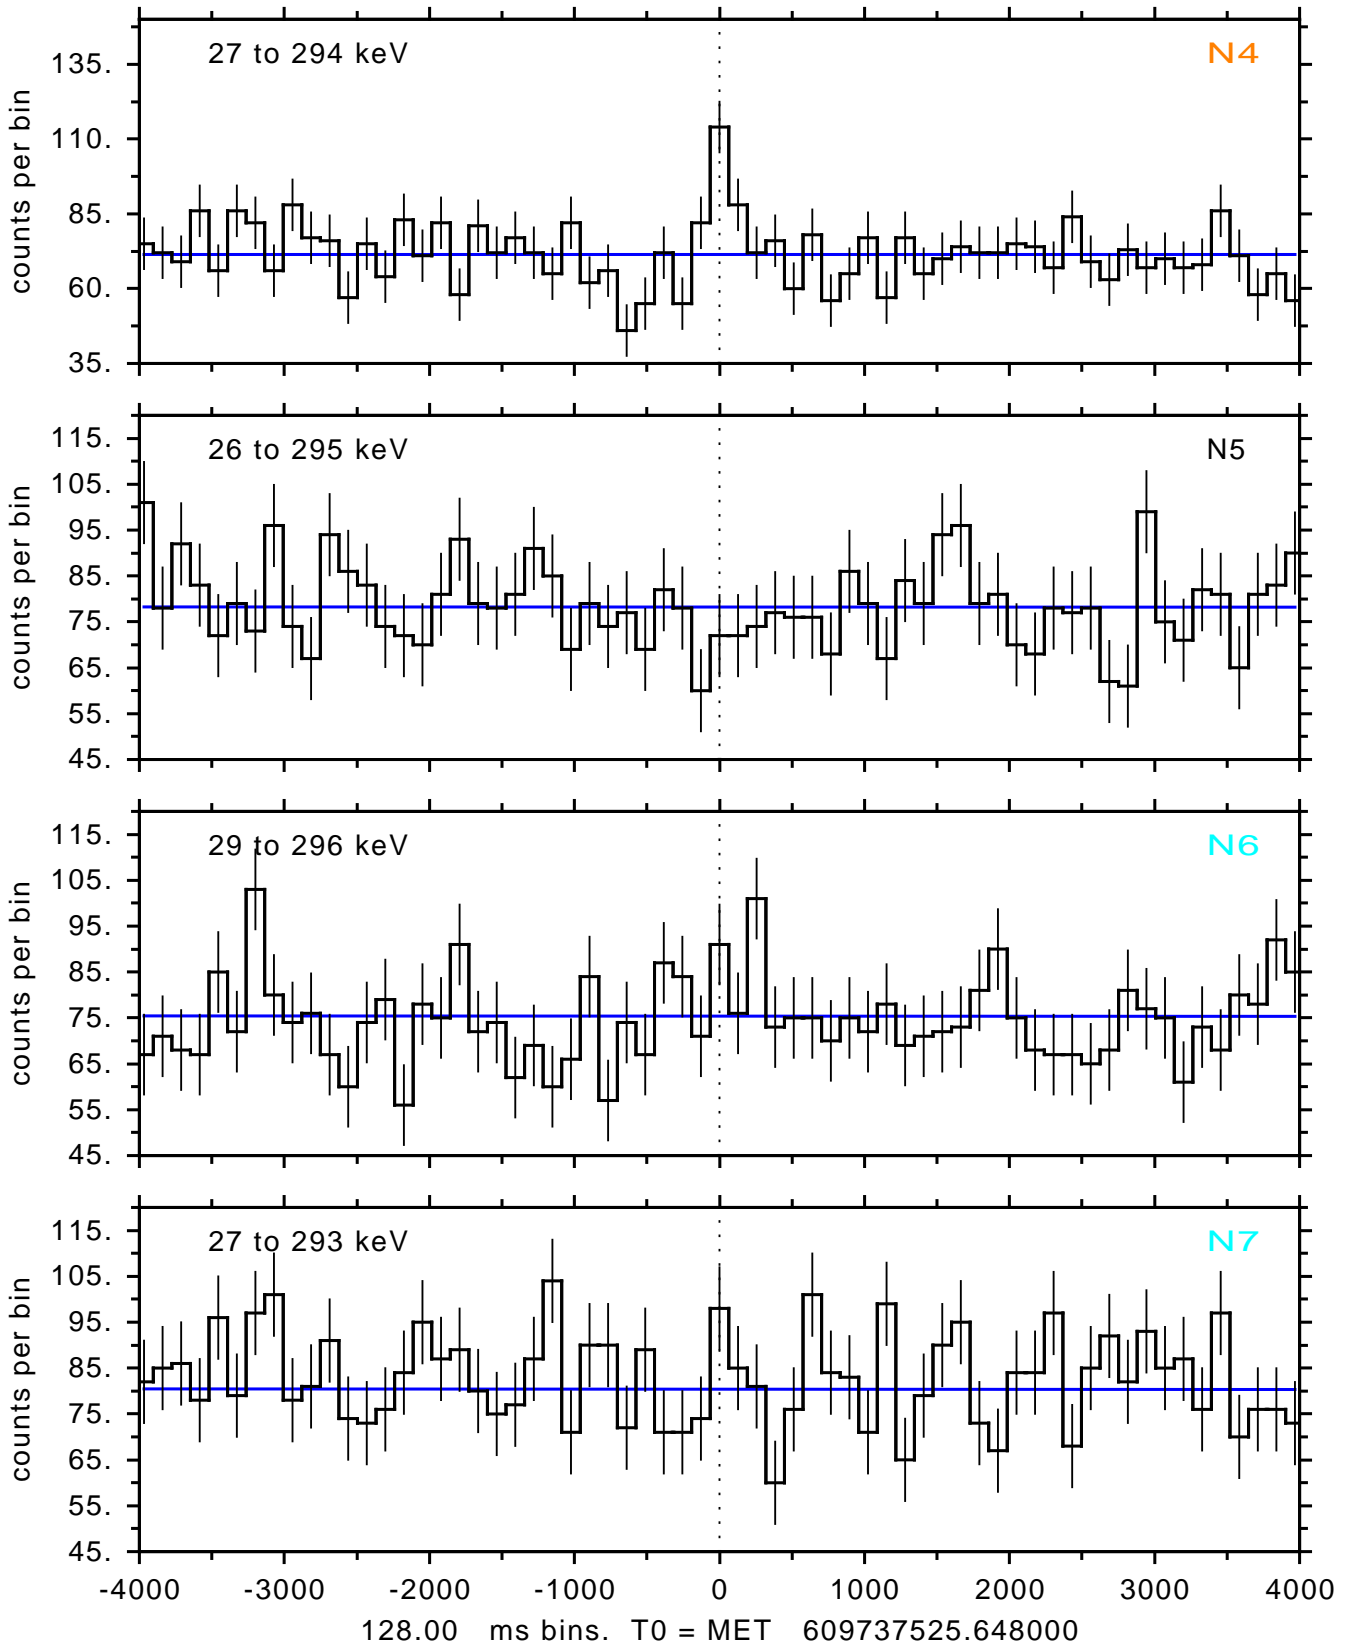

sGRB ver 116b of 2020 Feb 14 run on 2020-04-28 01:46:07  
T0 = 609737525.648000 = 2020-04-28 03:32:00.648000  
Algr: 3: P02 of F0001: glg\_tte\_b0\_200428\_03z\_v00

sGRB ver 116b of 2020 Feb 14 run on 2020-04-28 01:46:07  
T0 = 609737525.648000 = 2020-04-28 03:32:00.648000  
Algr: 3: P02 of F0001: glg\_tte\_b0\_200428\_03z\_v00