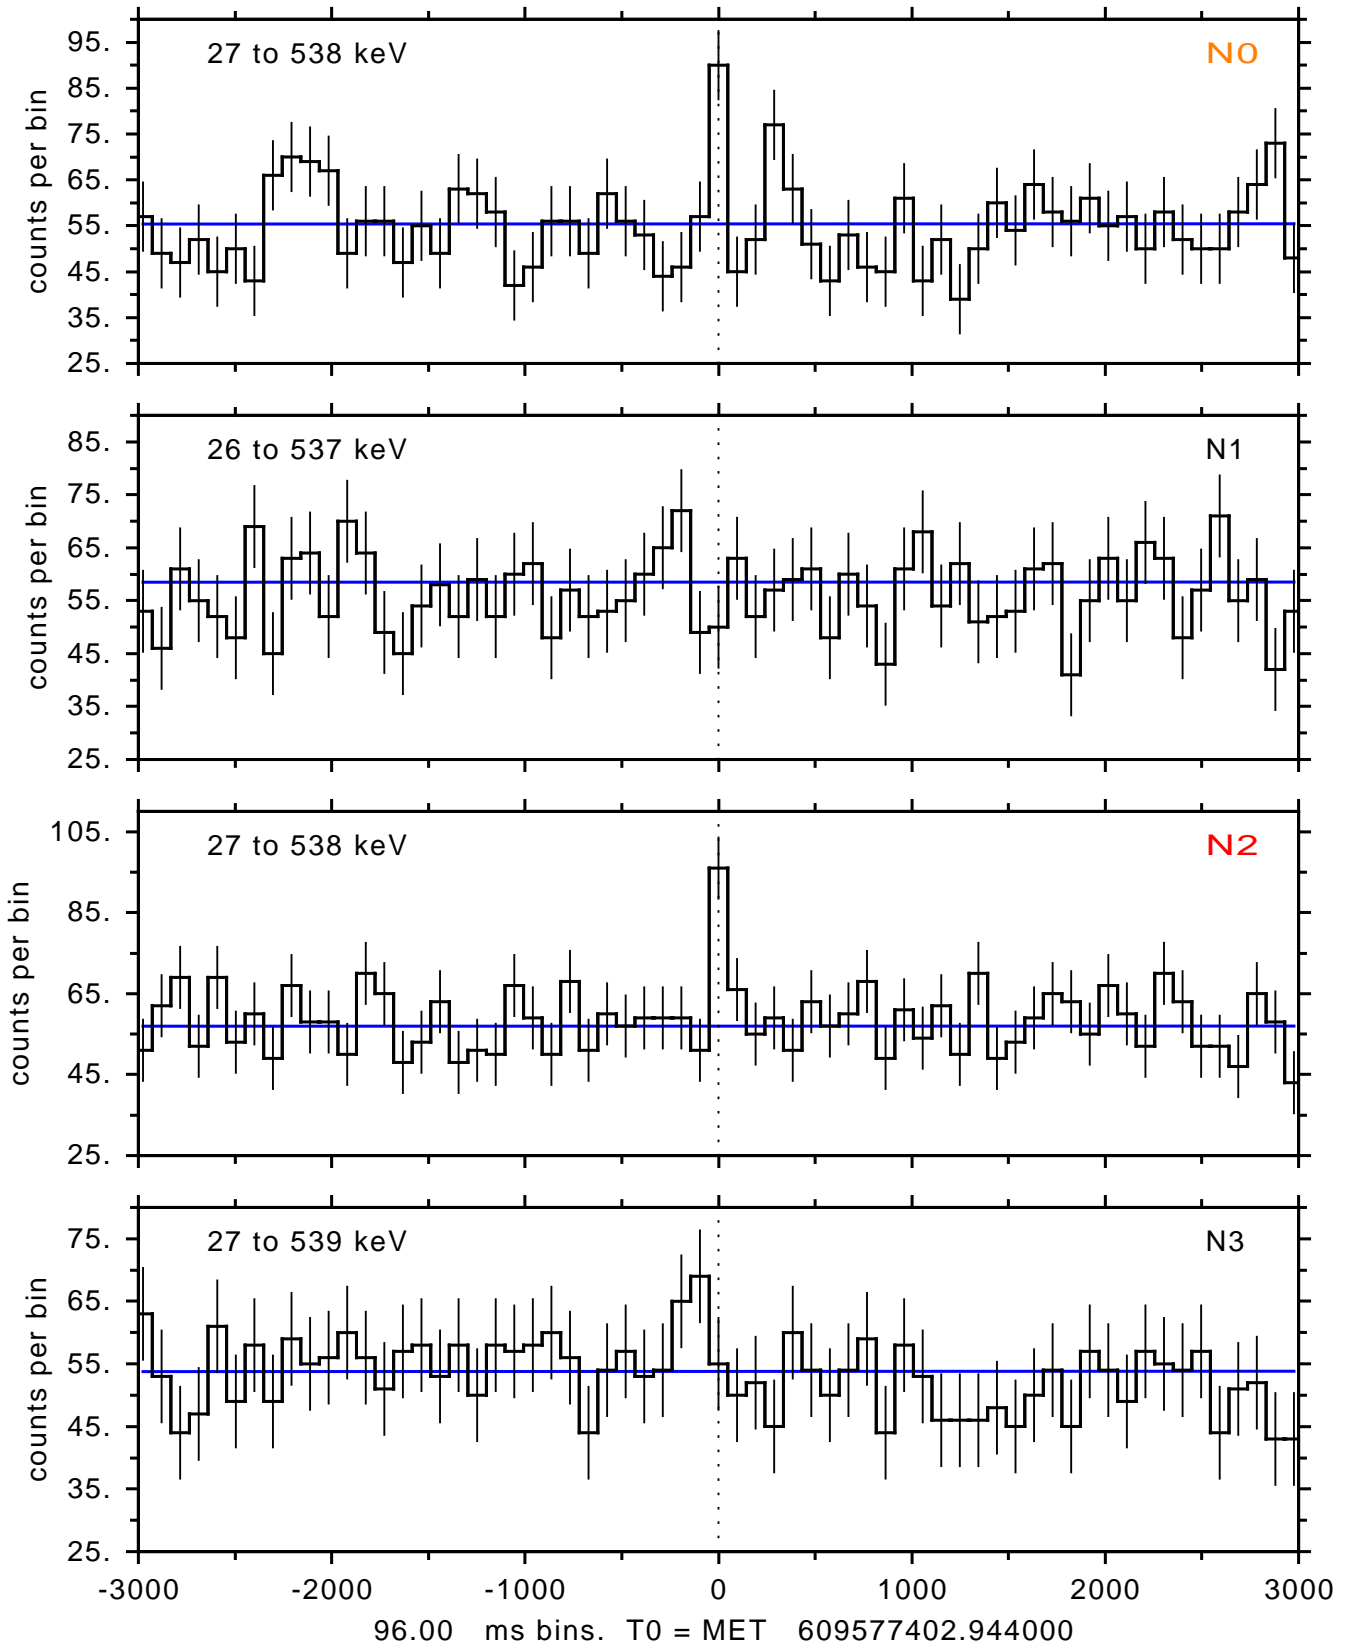

sGRB ver 116b of 2020 Feb 14 run on 2020-04-26 04:50:34
T0 = 609577402.944000 = 2020-04-26 07:03:17.944000
Algr: 1: P01 of F0001: glg_tte_b0_200426_07z_v00

sGRB ver 116b of 2020 Feb 14 run on 2020-04-26 04:50:34

T0 = 609577402.944000 = 2020-04-26 07:03:17.944000

Algr: 1: P01 of F0001: glg_tte_b0_200426_07z_v00

sGRB ver 116b of 2020 Feb 14 run on 2020-04-26 04:50:34
T0 = 609577402.944000 = 2020-04-26 07:03:17.944000
Algr: 1: P01 of F0001: glg_tte_b0_200426_07z_v00

sGRB ver 116b of 2020 Feb 14 run on 2020-04-26 04:50:34
T0 = 609577402.944000 = 2020-04-26 07:03:17.944000
Algr: 1: P01 of F0001: glg_tte_b0_200426_07z_v00