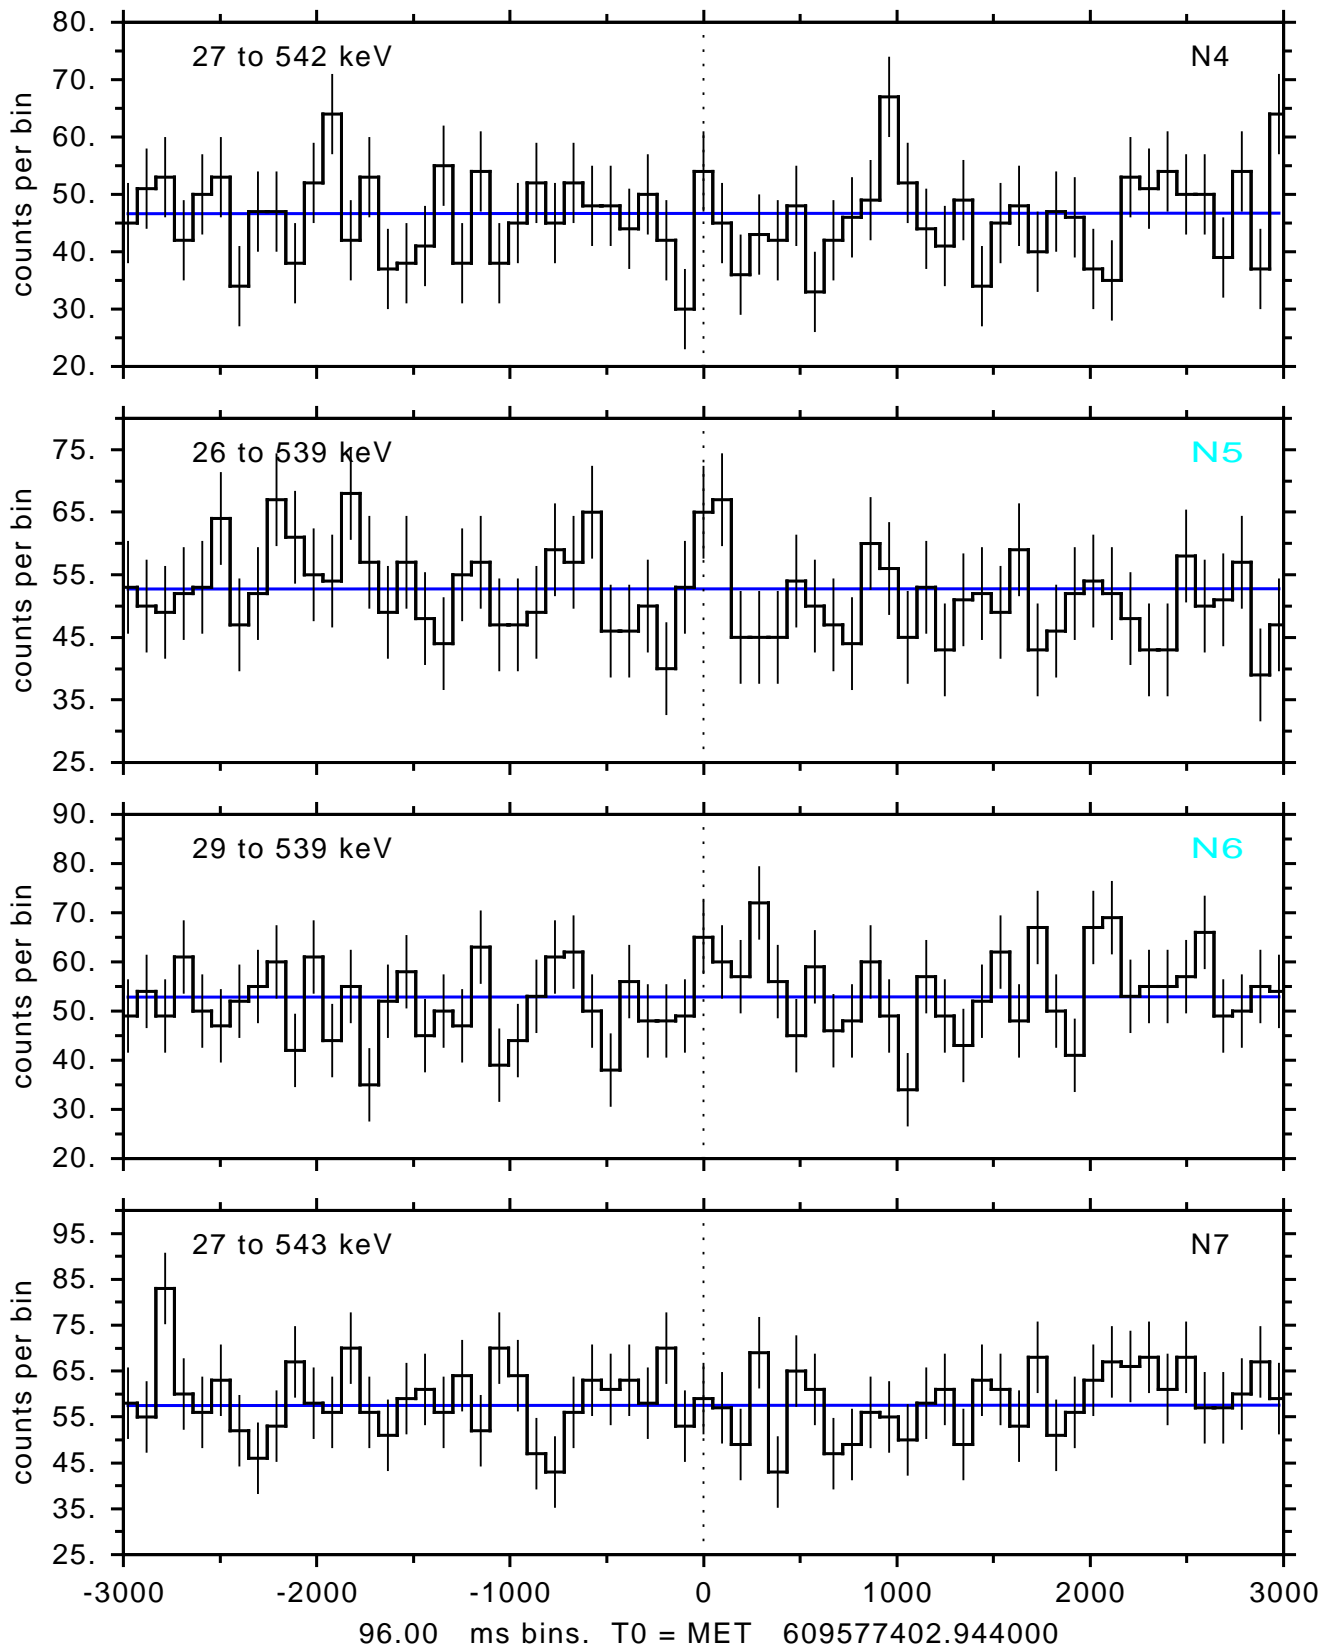

sGRB ver 116b of 2020 Feb 14 run on 2020-04-26 04:50:34
T0 = 609577402.944000 = 2020-04-26 07:03:17.944000
Algr: 1: P01 of F0001: glg_tte_b0_200426_07z_v00

sGRB ver 116b of 2020 Feb 14 run on 2020-04-26 04:50:34

T0 = 609577402.944000 = 2020-04-26 07:03:17.944000

Algr: 1: P01 of F0001: glg_tte_b0_200426_07z_v00

sGRB ver 116b of 2020 Feb 14 run on 2020-04-26 04:50:34
T0 = 609577402.944000 = 2020-04-26 07:03:17.944000
Algr: 1: P01 of F0001: glg_tte_b0_200426_07z_v00

sGRB ver 116b of 2020 Feb 14 run on 2020-04-26 04:50:34
T0 = 609577402.944000 = 2020-04-26 07:03:17.944000
Algr: 1: P01 of F0001: glg_tte_b0_200426_07z_v00