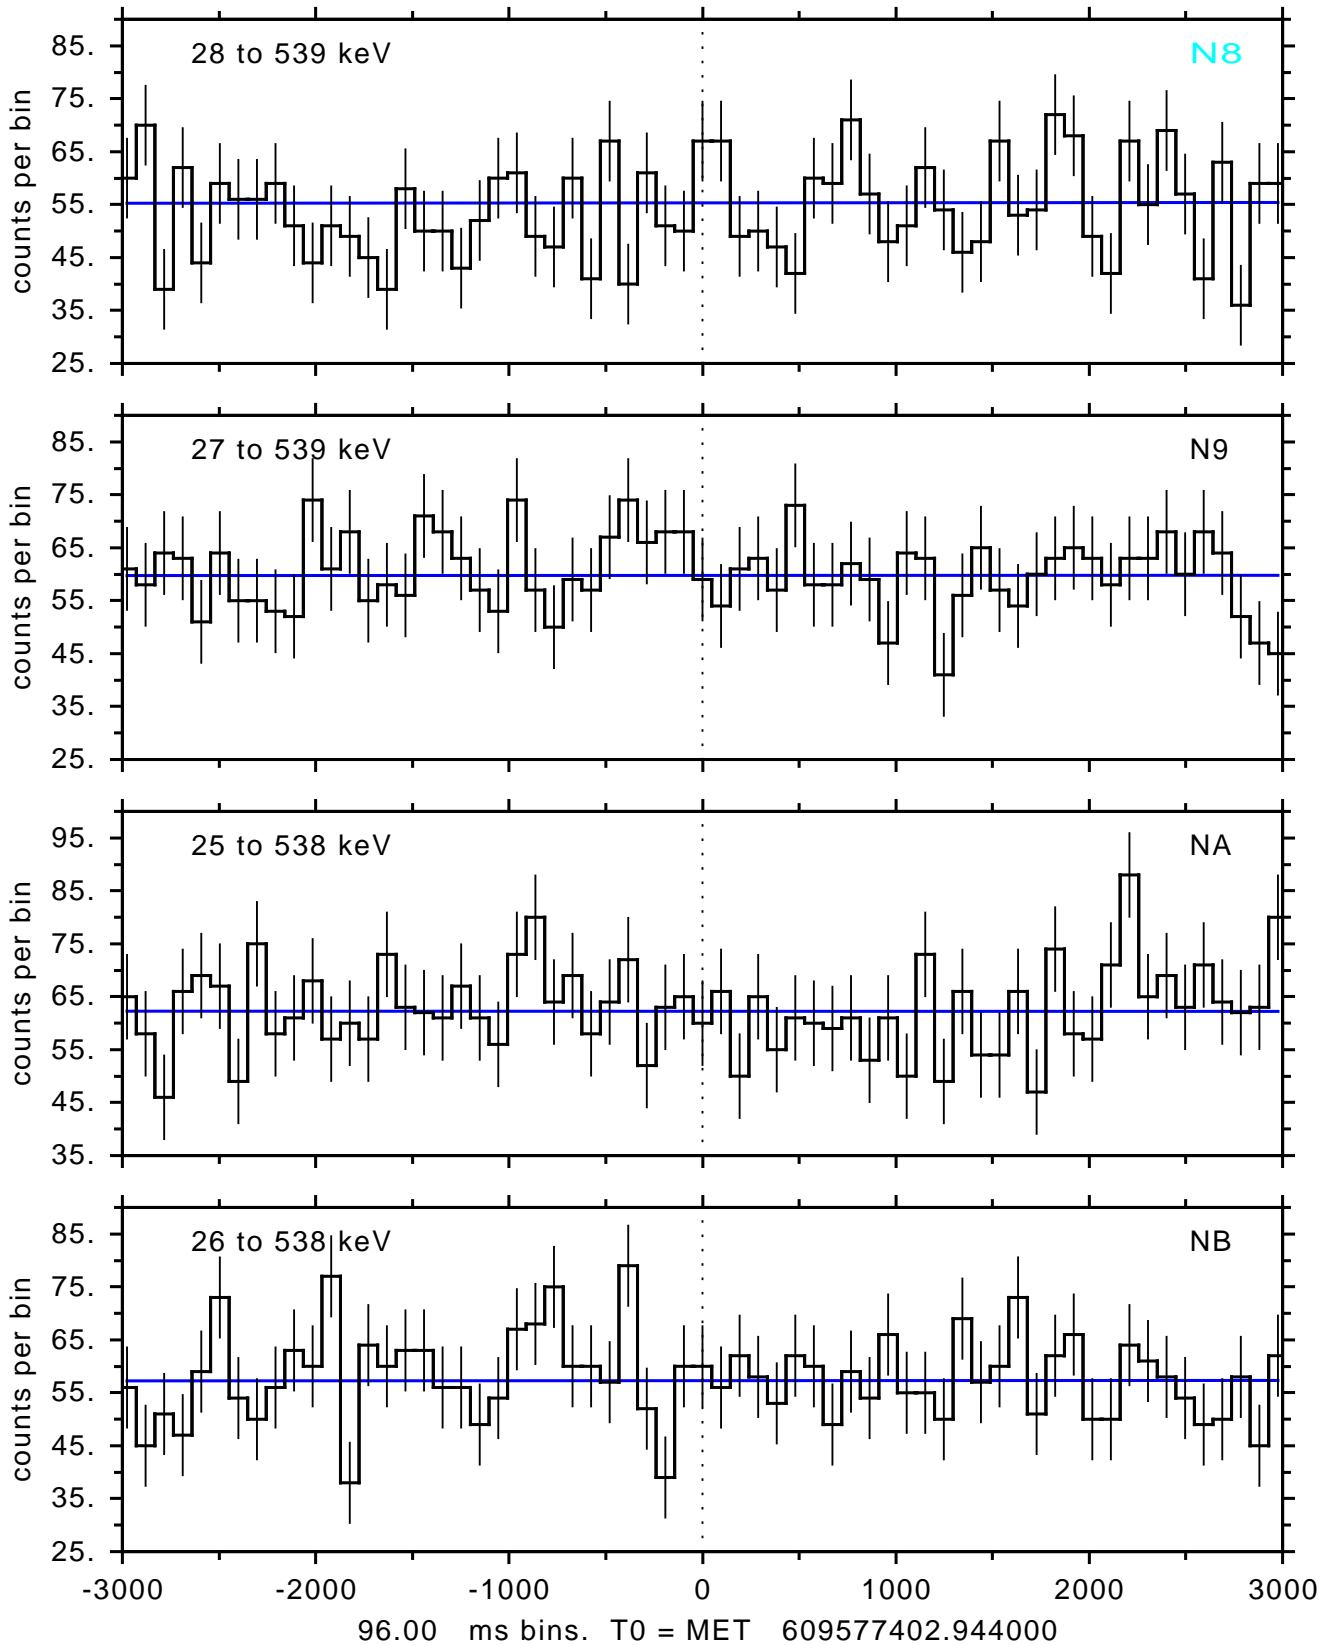

sGRB ver 116b of 2020 Feb 14 run on 2020-04-26 04:50:34
T0 = 609577402.944000 = 2020-04-26 07:03:17.944000
Algr: 1: P01 of F0001: glg_tte_b0_200426_07z_v00

sGRB ver 116b of 2020 Feb 14 run on 2020-04-26 04:50:34

T0 = 609577402.944000 = 2020-04-26 07:03:17.944000

Algr: 1: P01 of F0001: glg_tte_b0_200426_07z_v00

sGRB ver 116b of 2020 Feb 14 run on 2020-04-26 04:50:34
T0 = 609577402.944000 = 2020-04-26 07:03:17.944000
Algr: 1: P01 of F0001: glg_tte_b0_200426_07z_v00

sGRB ver 116b of 2020 Feb 14 run on 2020-04-26 04:50:34
T0 = 609577402.944000 = 2020-04-26 07:03:17.944000
Algr: 1: P01 of F0001: glg_tte_b0_200426_07z_v00