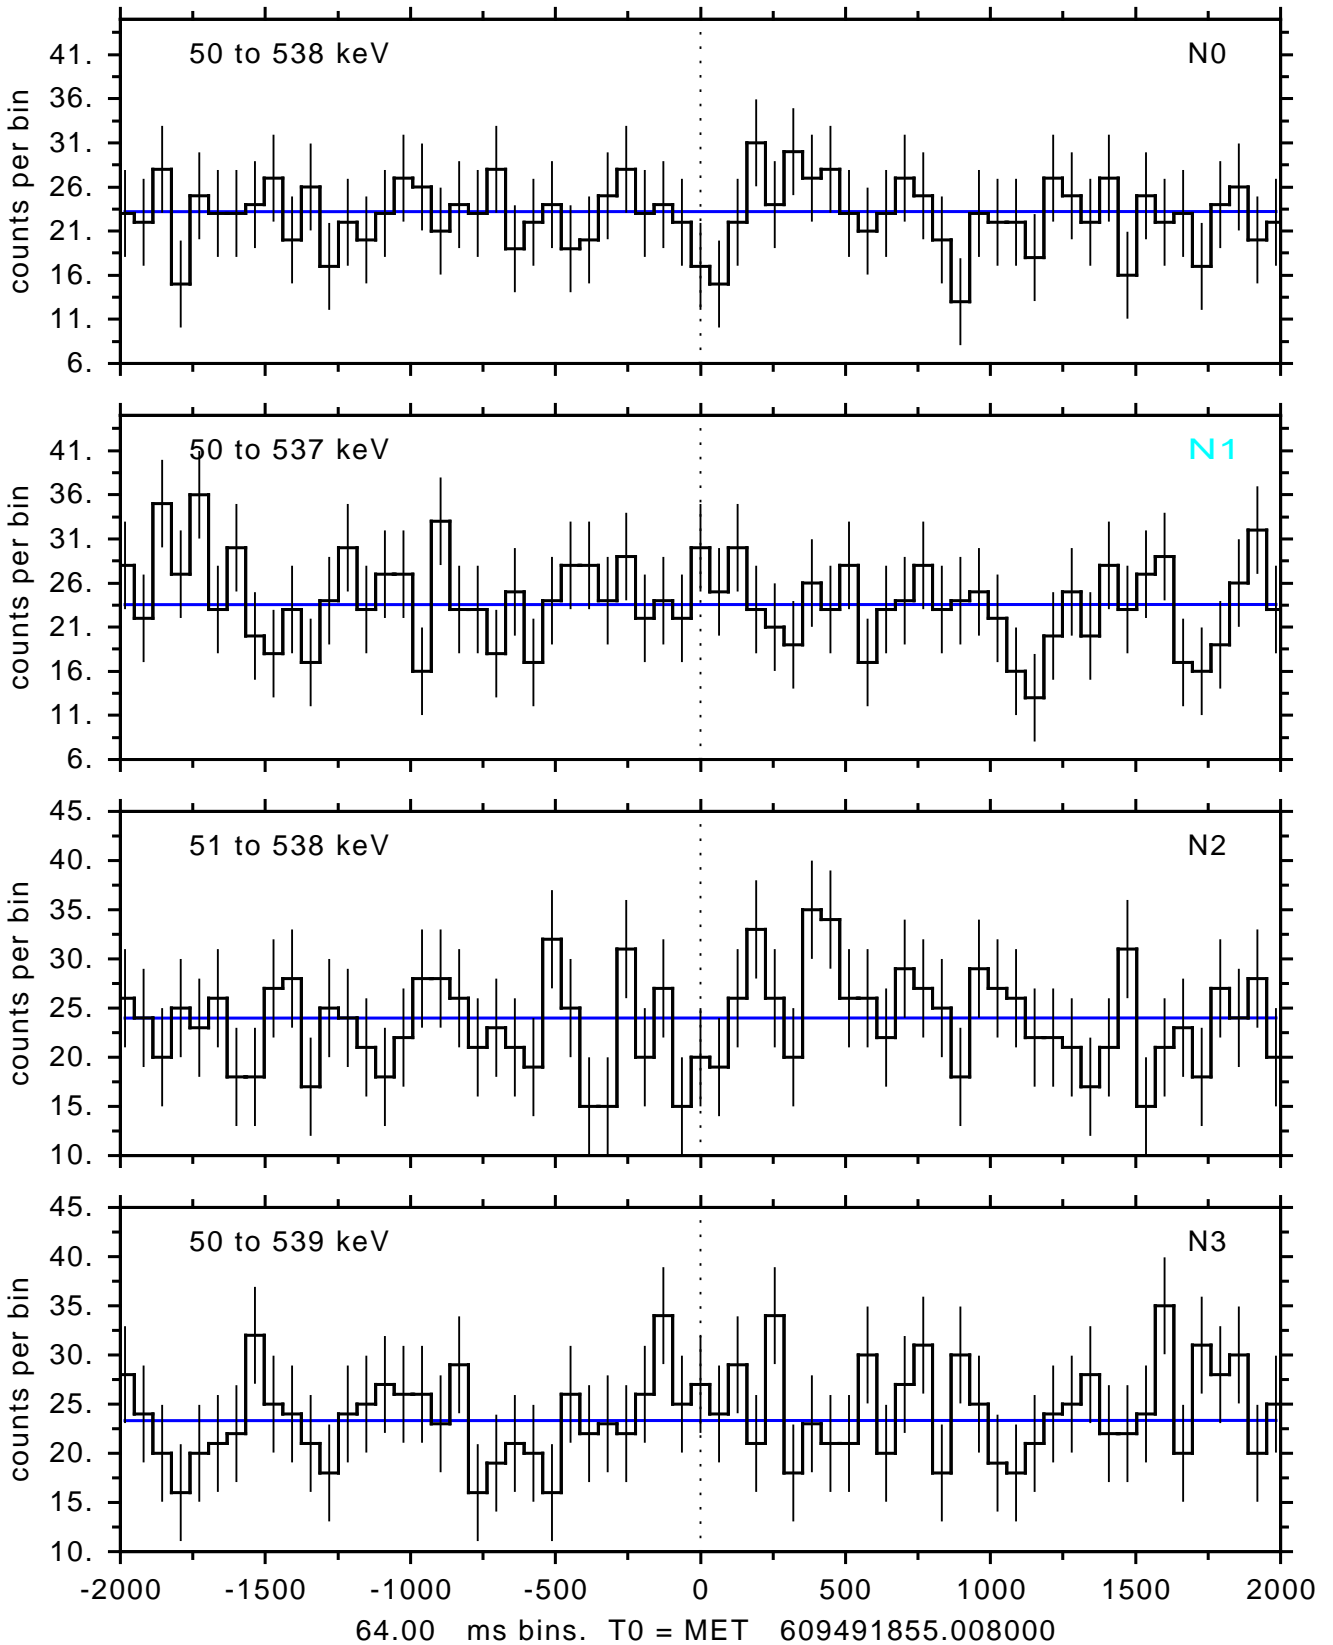

sGRB ver 116b of 2020 Feb 14 run on 2020-04-25 04:50:38
T0 = 609491855.008000 = 2020-04-25 07:17:30.008000
Algr: 2: P02 of F0001: glg_tte_b0_200425_07z_v00

sGRB ver 116b of 2020 Feb 14 run on 2020-04-25 04:50:38
T0 = 609491855.008000 = 2020-04-25 07:17:30.008000
Algr: 2: P02 of F0001: glg_tte_b0_200425_07z_v00