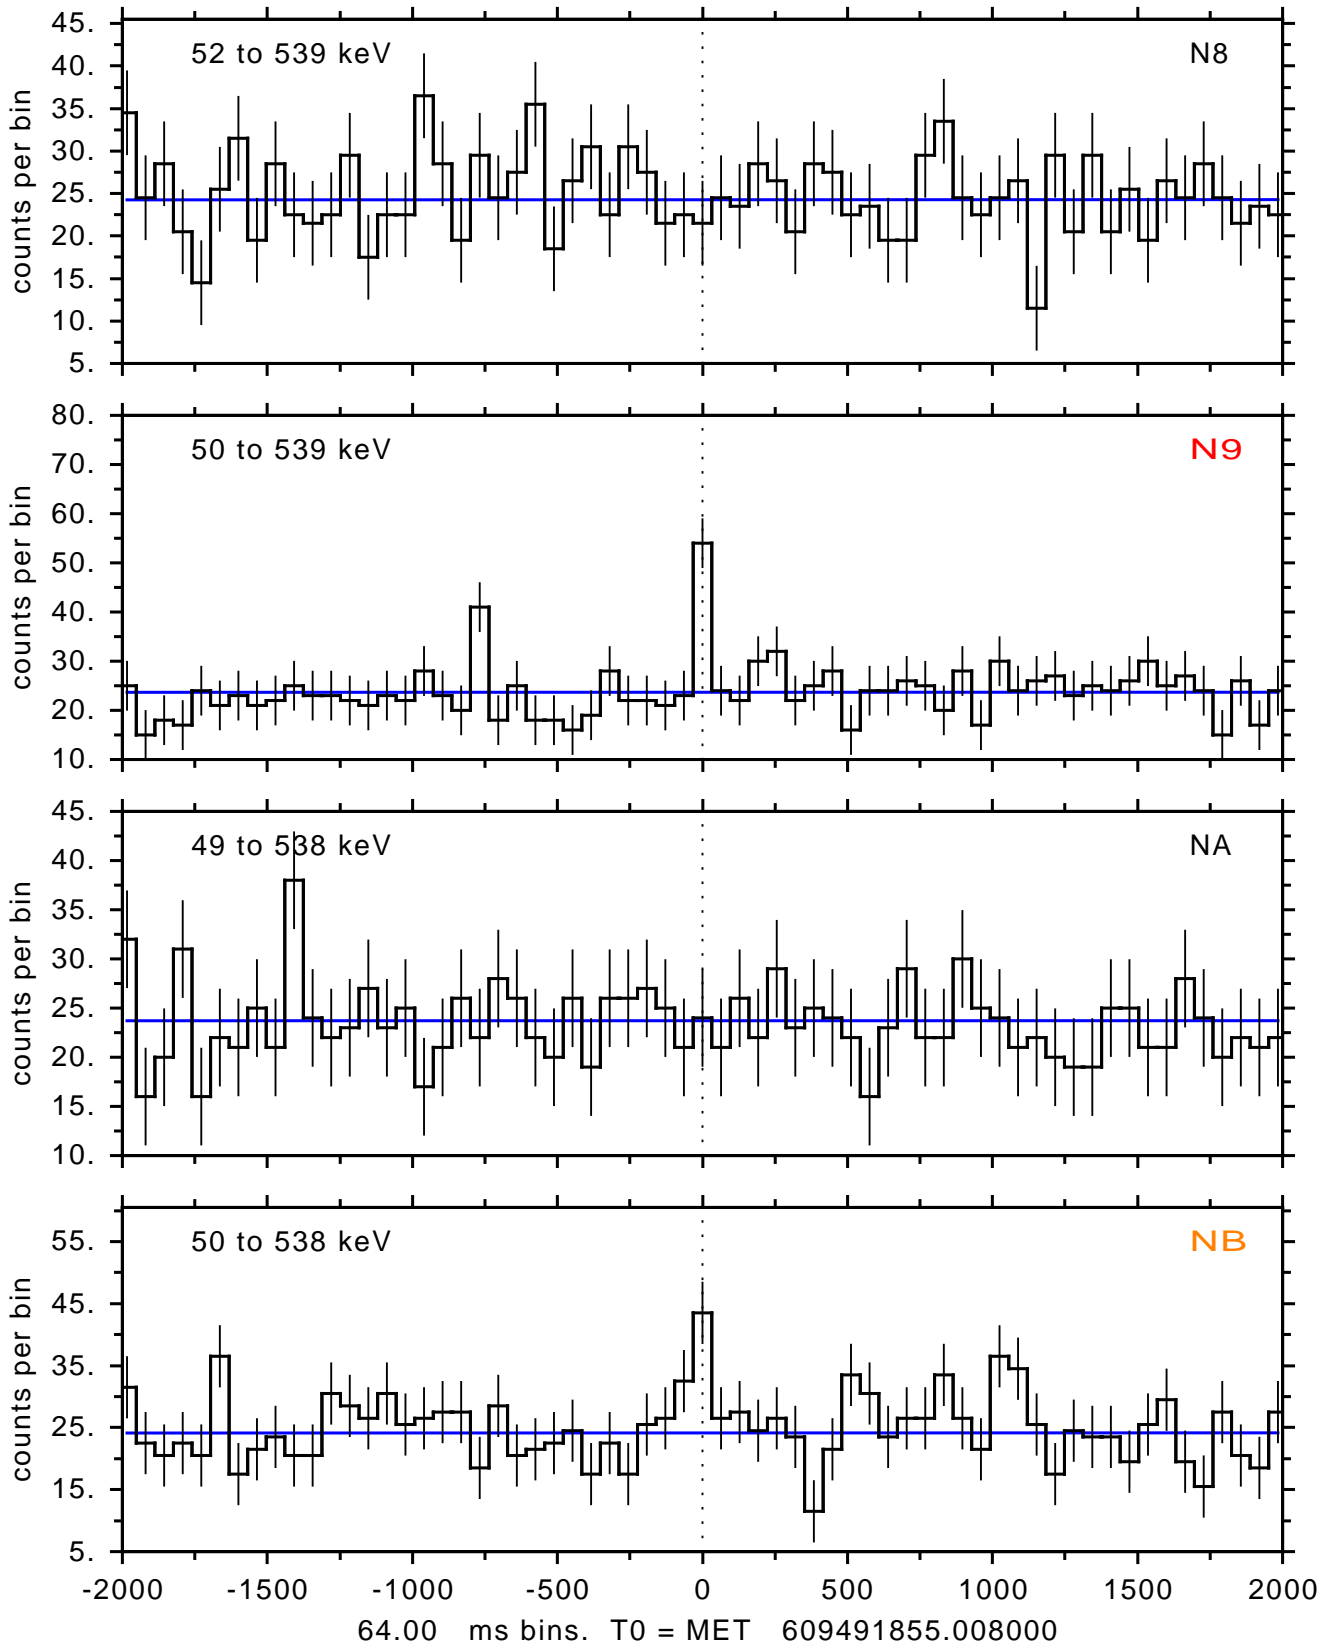

sGRB ver 116b of 2020 Feb 14 run on 2020-04-25 04:50:38
T0 = 609491855.008000 = 2020-04-25 07:17:30.008000
Algr: 2: P02 of F0001: glg_tte_b0_200425_07z_v00

sGRB ver 116b of 2020 Feb 14 run on 2020-04-25 04:50:38
T0 = 609491855.008000 = 2020-04-25 07:17:30.008000
Algr: 2: P02 of F0001: glg_tte_b0_200425_07z_v00