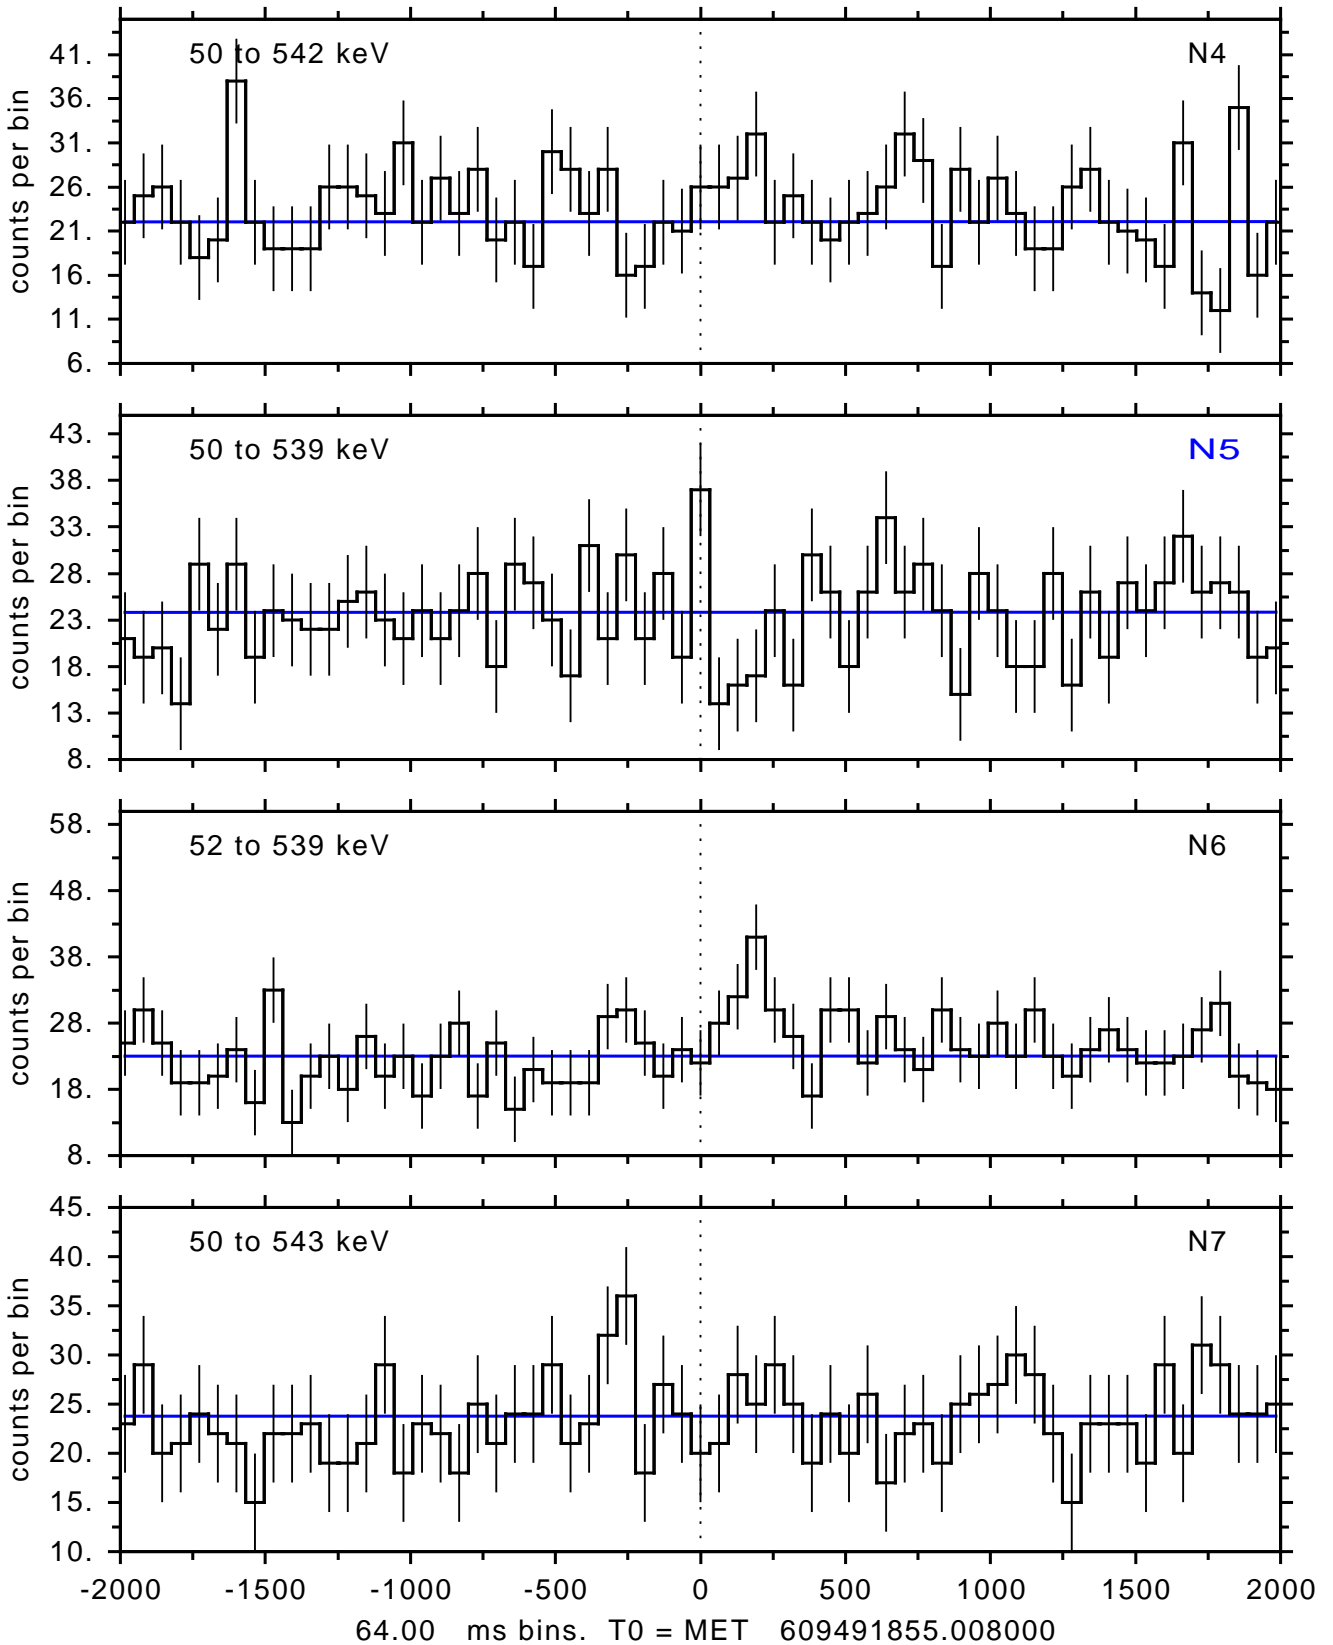

sGRB ver 116b of 2020 Feb 14 run on 2020-04-25 04:50:38
T0 = 609491855.008000 = 2020-04-25 07:17:30.008000
Algr: 2: P02 of F0001: glg_tte_b0_200425_07z_v00

sGRB ver 116b of 2020 Feb 14 run on 2020-04-25 04:50:38
T0 = 609491855.008000 = 2020-04-25 07:17:30.008000
Algr: 2: P02 of F0001: glg_tte_b0_200425_07z_v00