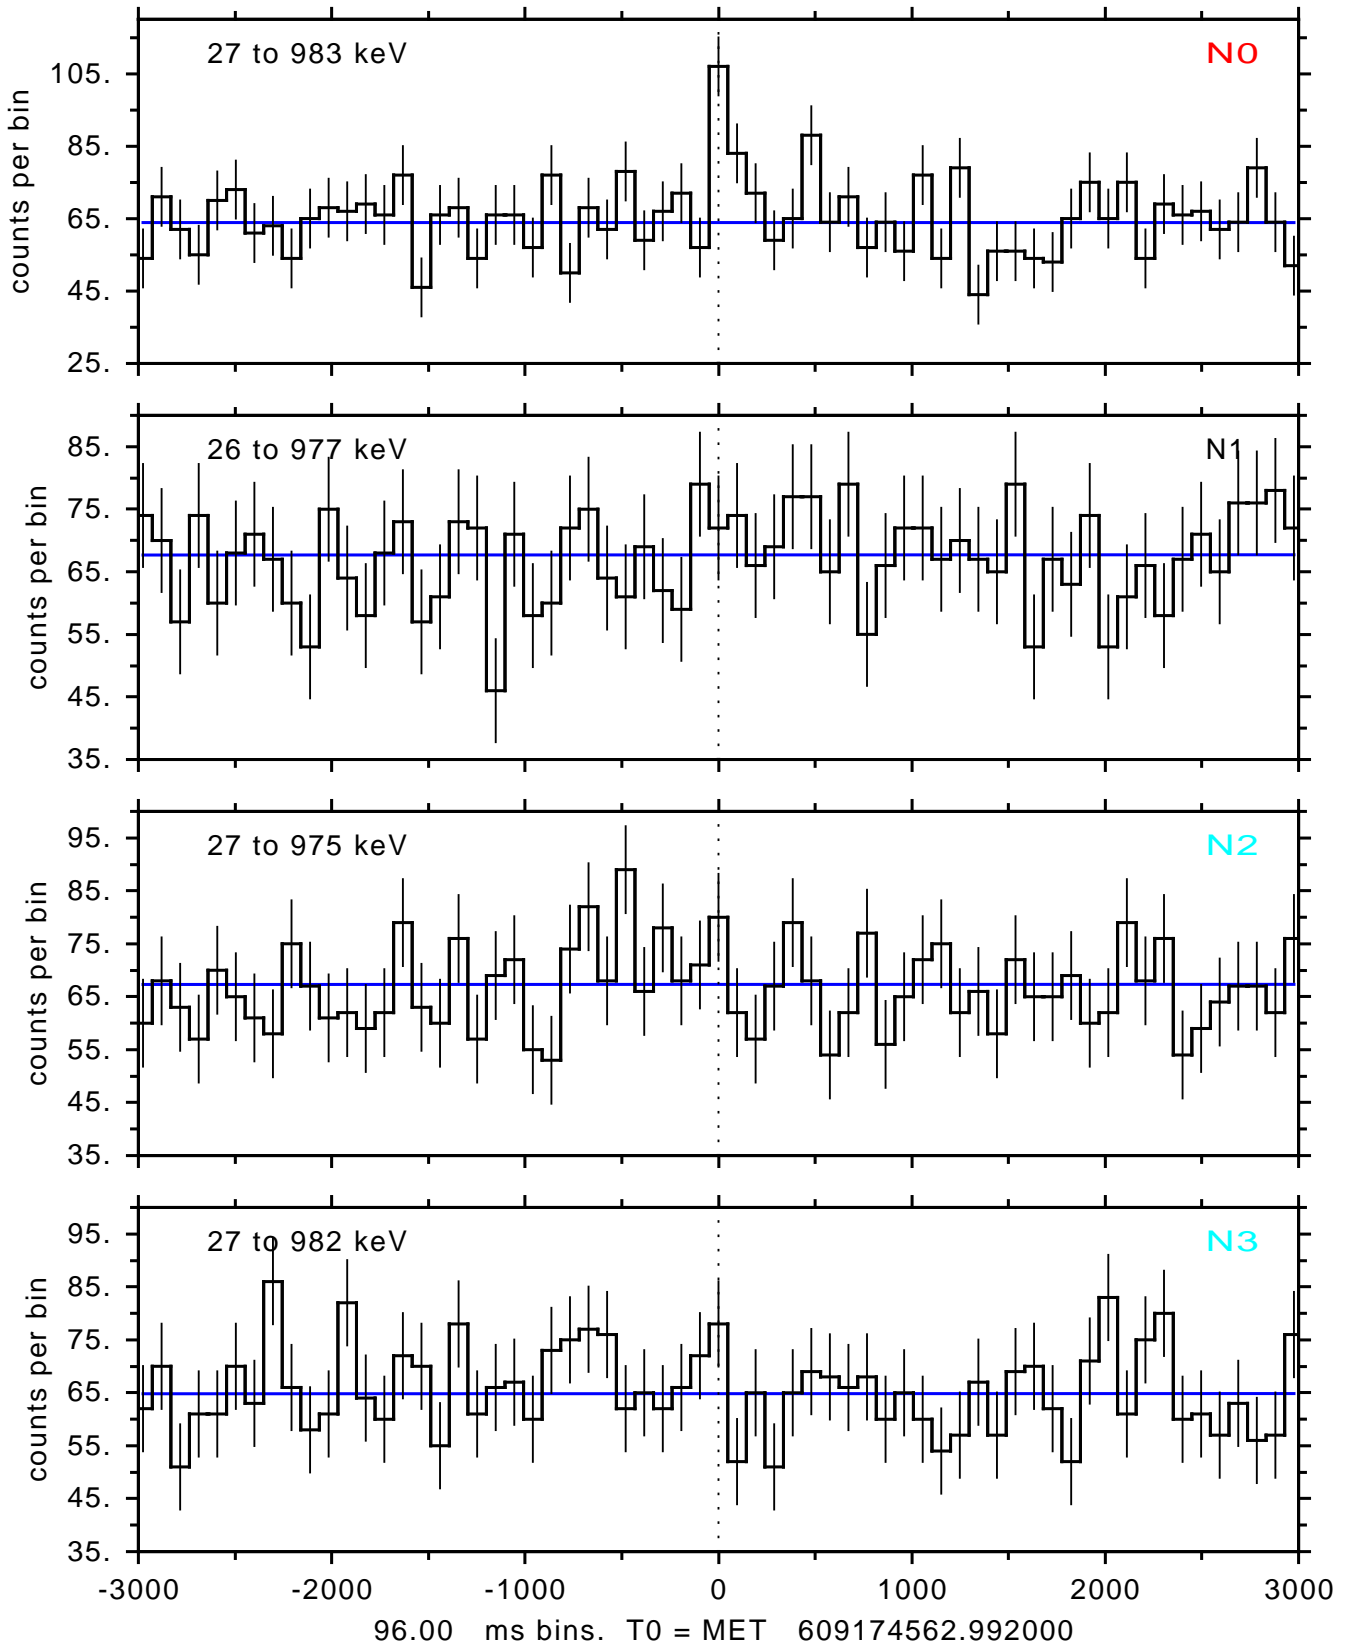

sGRB ver 116b of 2020 Feb 14 run on 2020-04-21 13:55:23
T0 = 609174562.992000 = 2020-04-21 15:09:17.992000
Algr: 5: P01 of F0001: glg_tte_b0_200421_15z_v00

sGRB ver 116b of 2020 Feb 14 run on 2020-04-21 13:55:23
T0 = 609174562.992000 = 2020-04-21 15:09:17.992000
Algr: 5: P01 of F0001: glg_tte_b0_200421_15z_v00