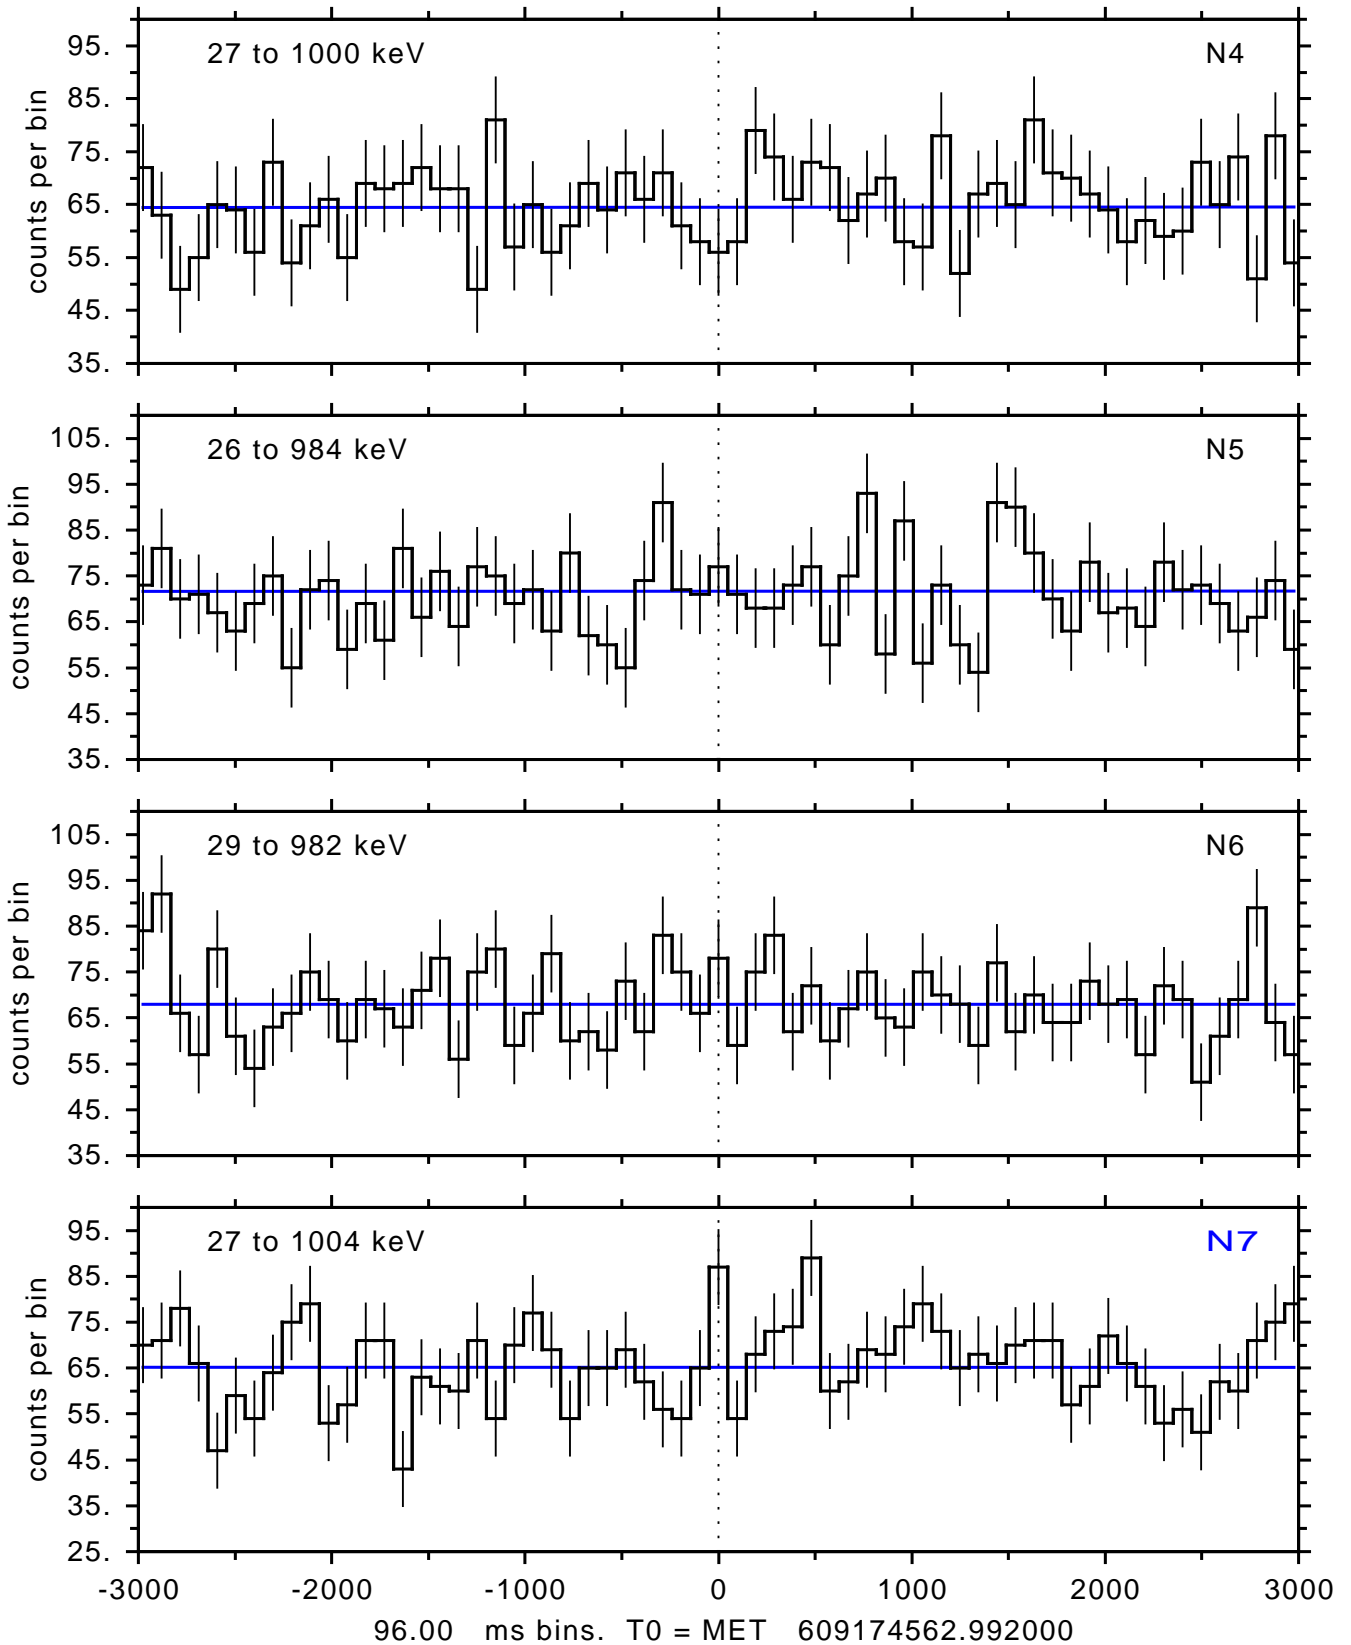

sGRB ver 116b of 2020 Feb 14 run on 2020-04-21 13:55:23
T0 = 609174562.992000 = 2020-04-21 15:09:17.992000
Algr: 5: P01 of F0001: glg_tte_b0_200421_15z_v00

sGRB ver 116b of 2020 Feb 14 run on 2020-04-21 13:55:23
T0 = 609174562.992000 = 2020-04-21 15:09:17.992000
Algr: 5: P01 of F0001: glg_tte_b0_200421_15z_v00