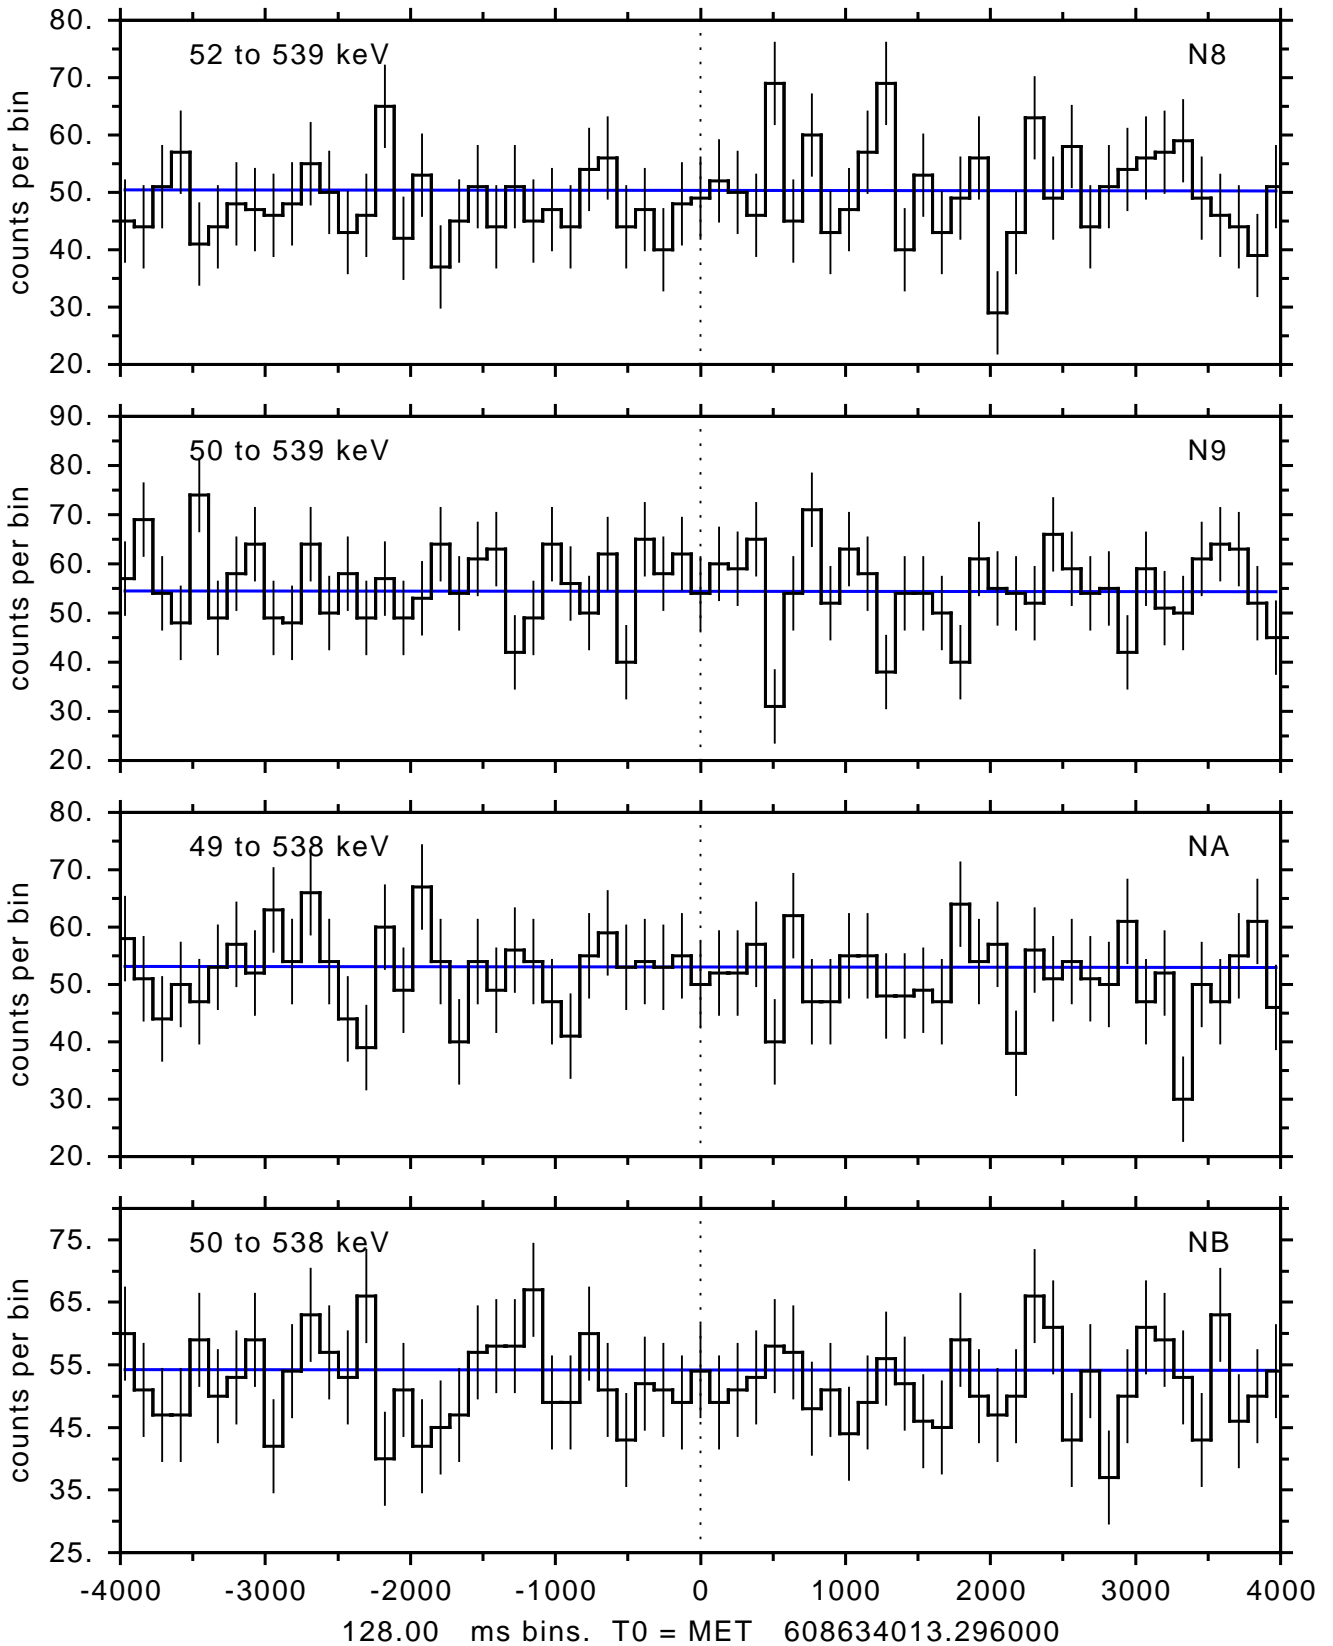

sGRB ver 116b of 2020 Feb 14 run on 2020-04-15 10:35:42
T0 = 608634013.296000 = 2020-04-15 09:00:08.296000
Algr: 2: P02 of F0001: glg_tte_b0_200415_09z_v00

sGRB ver 116b of 2020 Feb 14 run on 2020-04-15 10:35:42
T0 = 608634013.296000 = 2020-04-15 09:00:08.296000
Algr: 2: P02 of F0001: glg_tte_b0_200415_09z_v00