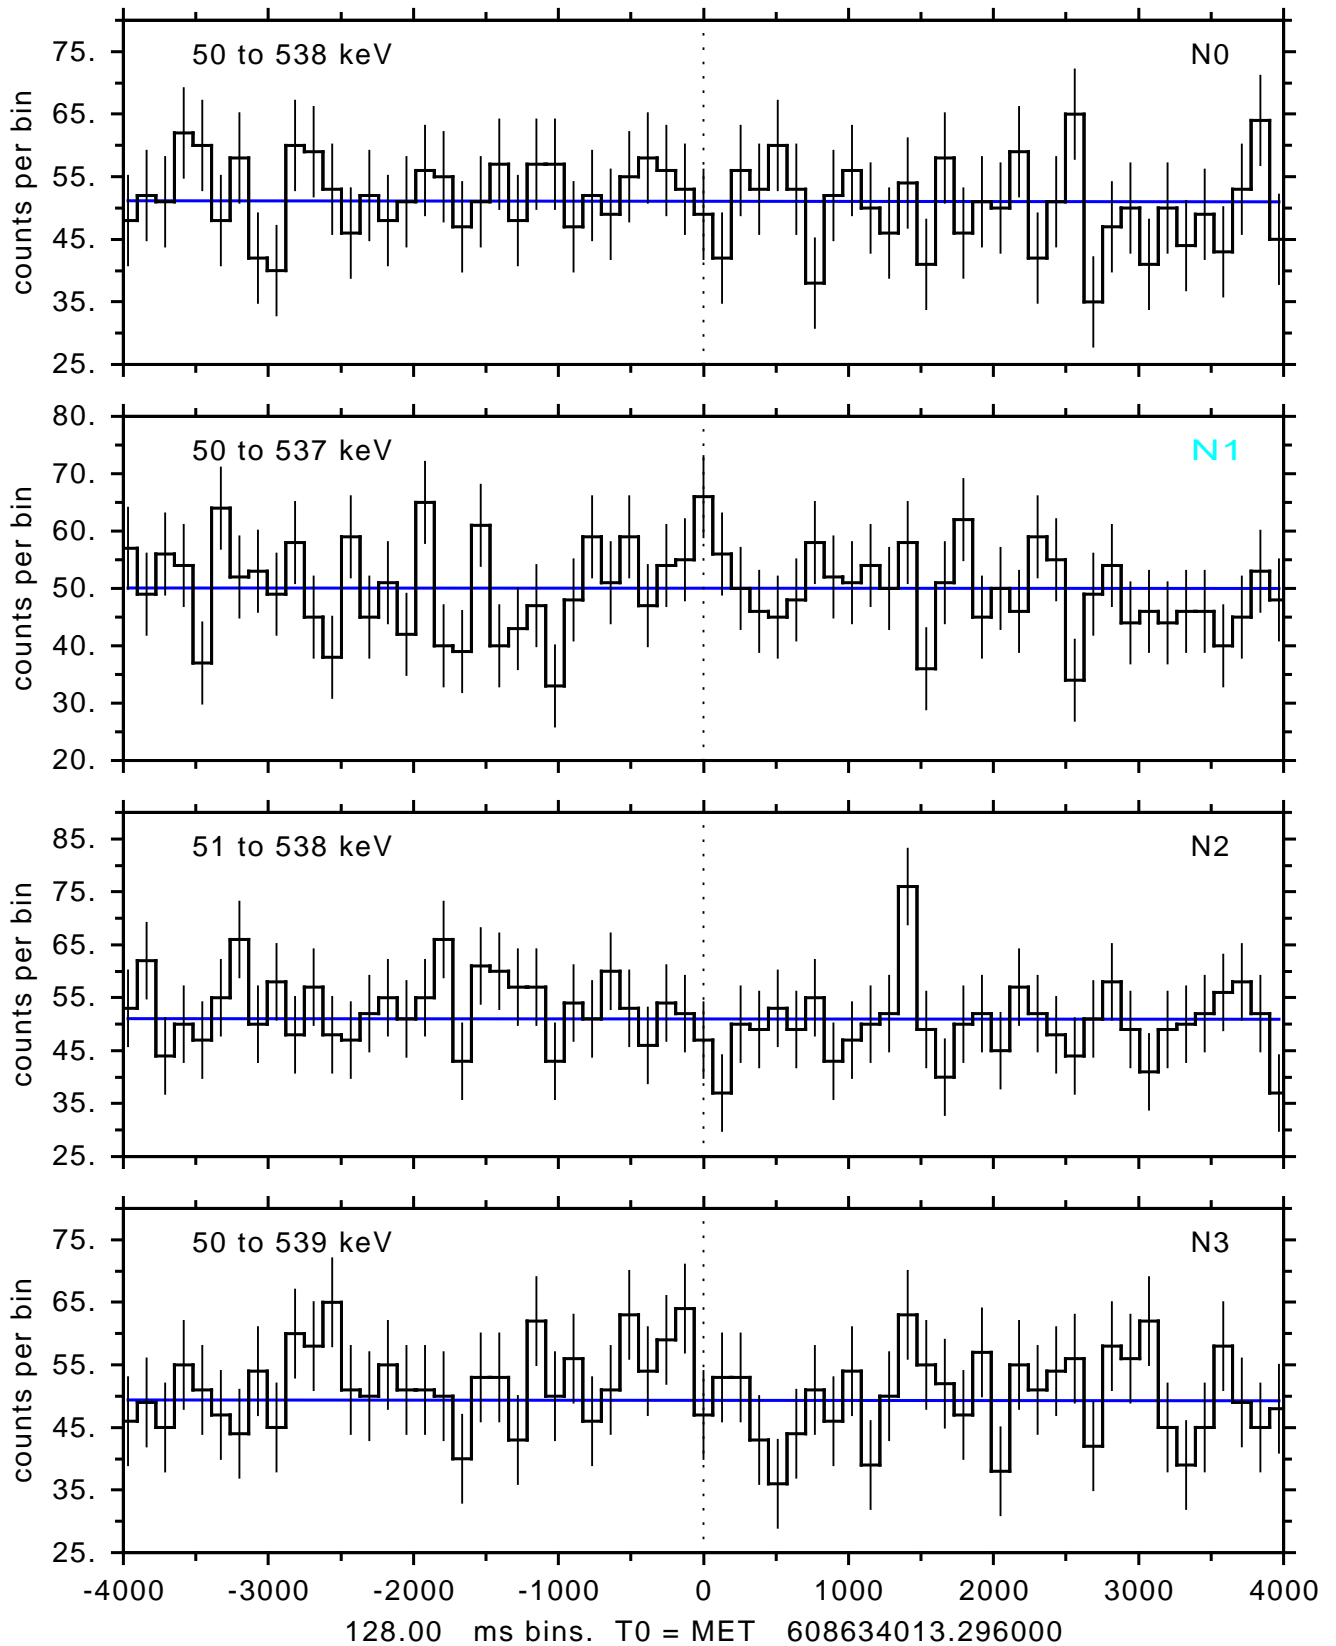

sGRB ver 116b of 2020 Feb 14 run on 2020-04-15 10:35:42
T0 = 608634013.296000 = 2020-04-15 09:00:08.296000
Algr: 2: P02 of F0001: glg_tte_b0_200415_09z_v00

sGRB ver 116b of 2020 Feb 14 run on 2020-04-15 10:35:42
T0 = 608634013.296000 = 2020-04-15 09:00:08.296000
Algr: 2: P02 of F0001: glg_tte_b0_200415_09z_v00