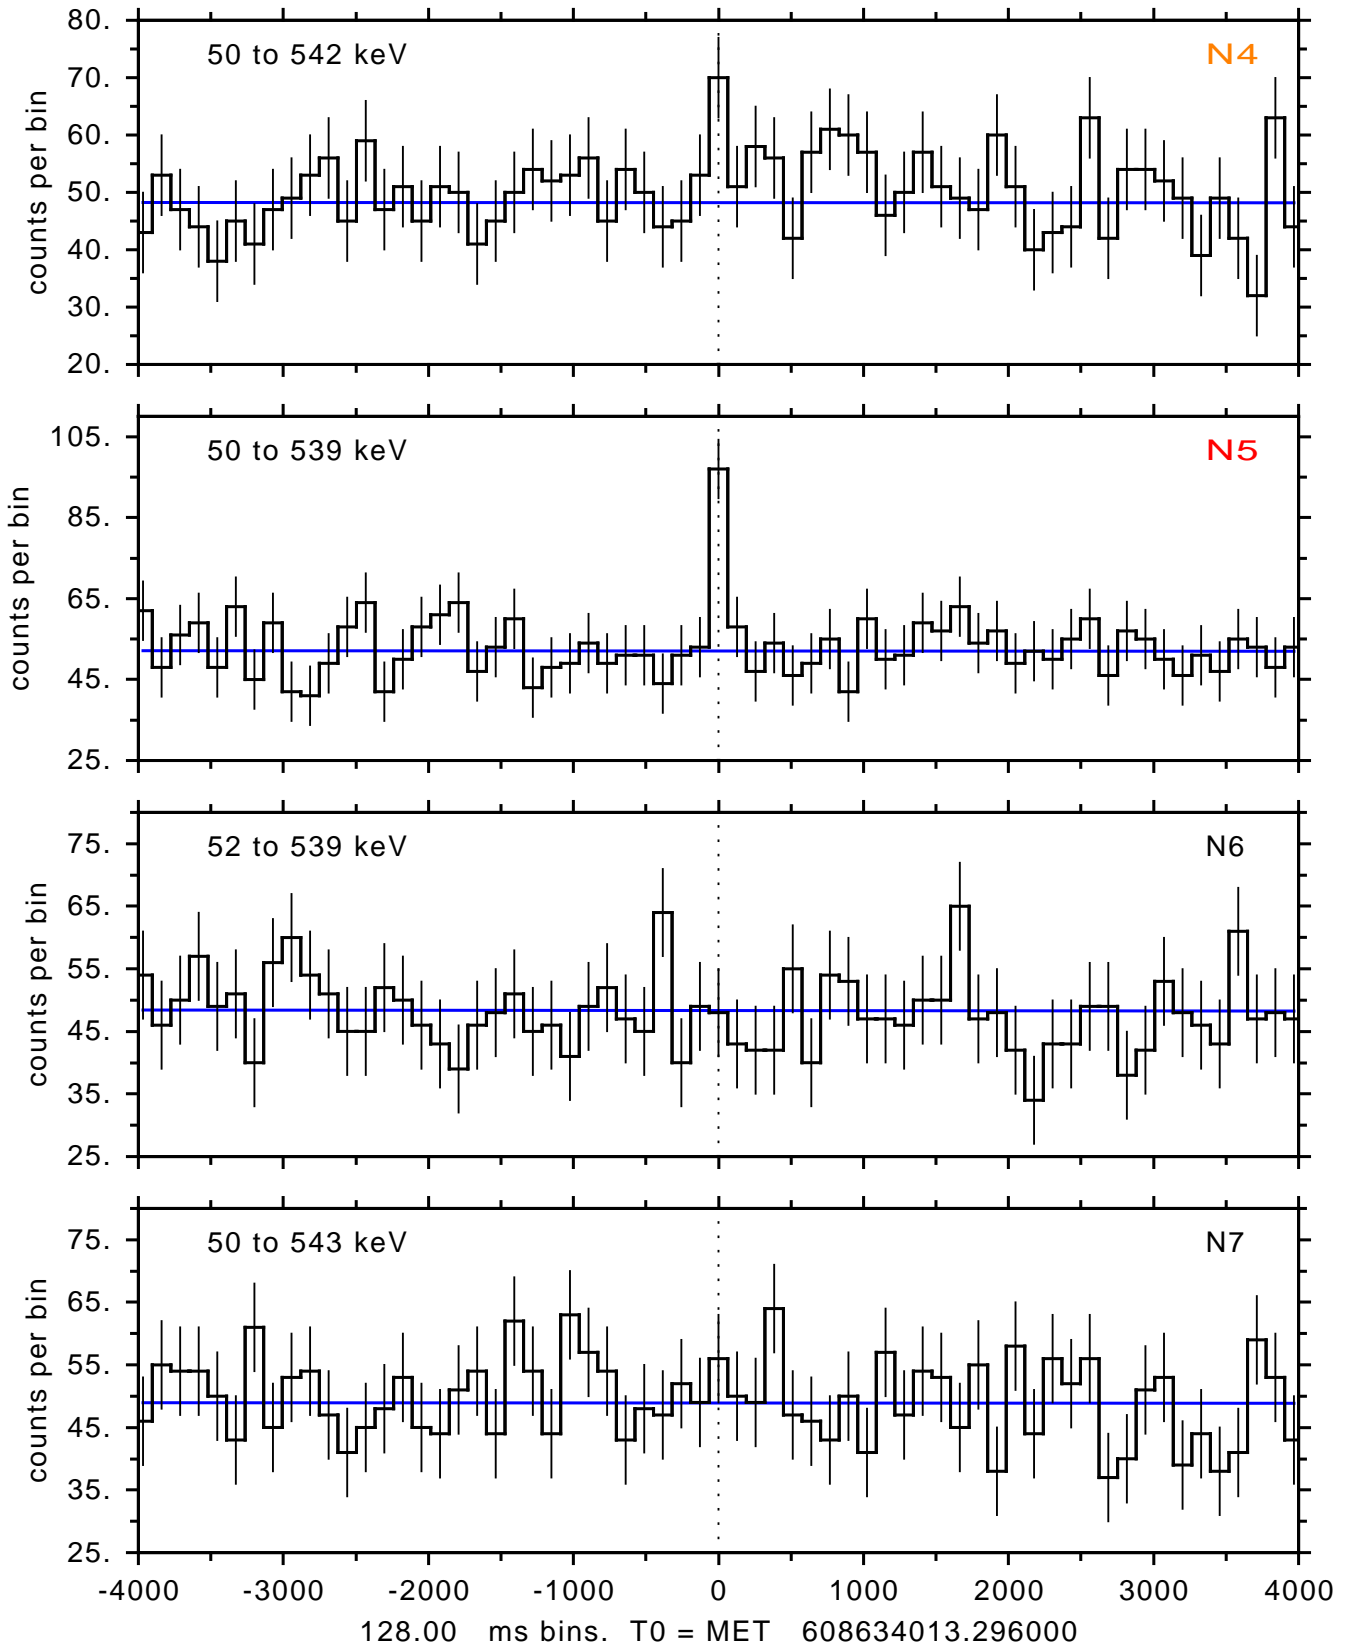

sGRB ver 116b of 2020 Feb 14 run on 2020-04-15 10:35:42
T0 = 608634013.296000 = 2020-04-15 09:00:08.296000
Algr: 2: P02 of F0001: glg_tte_b0_200415_09z_v00

sGRB ver 116b of 2020 Feb 14 run on 2020-04-15 10:35:42
T0 = 608634013.296000 = 2020-04-15 09:00:08.296000
Algr: 2: P02 of F0001: glg_tte_b0_200415_09z_v00