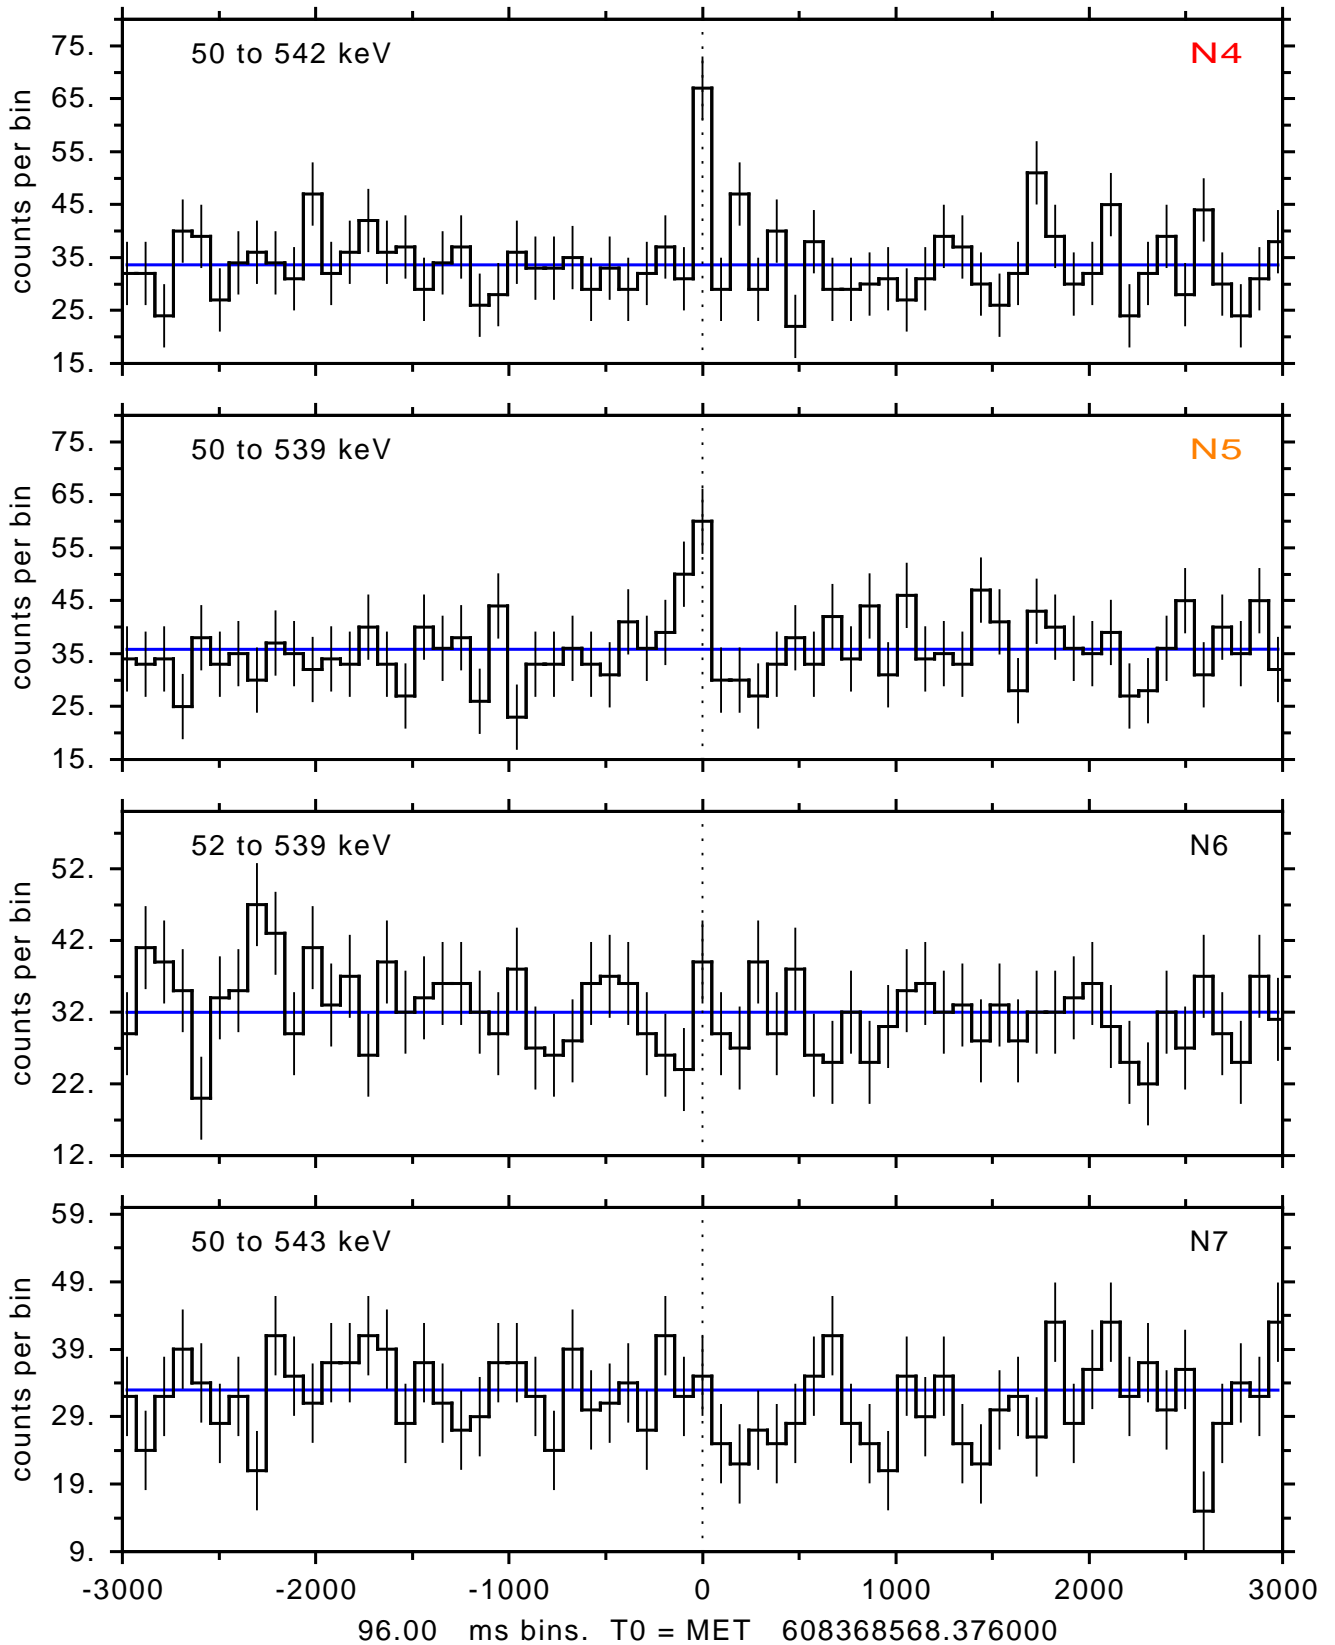

sGRB ver 116b of 2020 Feb 14 run on 2020-04-12 05:35:26

T0 = 608368568.376000 = 2020-04-12 07:16:03.376000

Algr: 2: P01 of F0001: glg_tte_b0_200412_07z_v00

sGRB ver 116b of 2020 Feb 14 run on 2020-04-12 05:35:26
T0 = 608368568.376000 = 2020-04-12 07:16:03.376000
Algr: 2: P01 of F0001: glg_tte_b0_200412_07z_v00