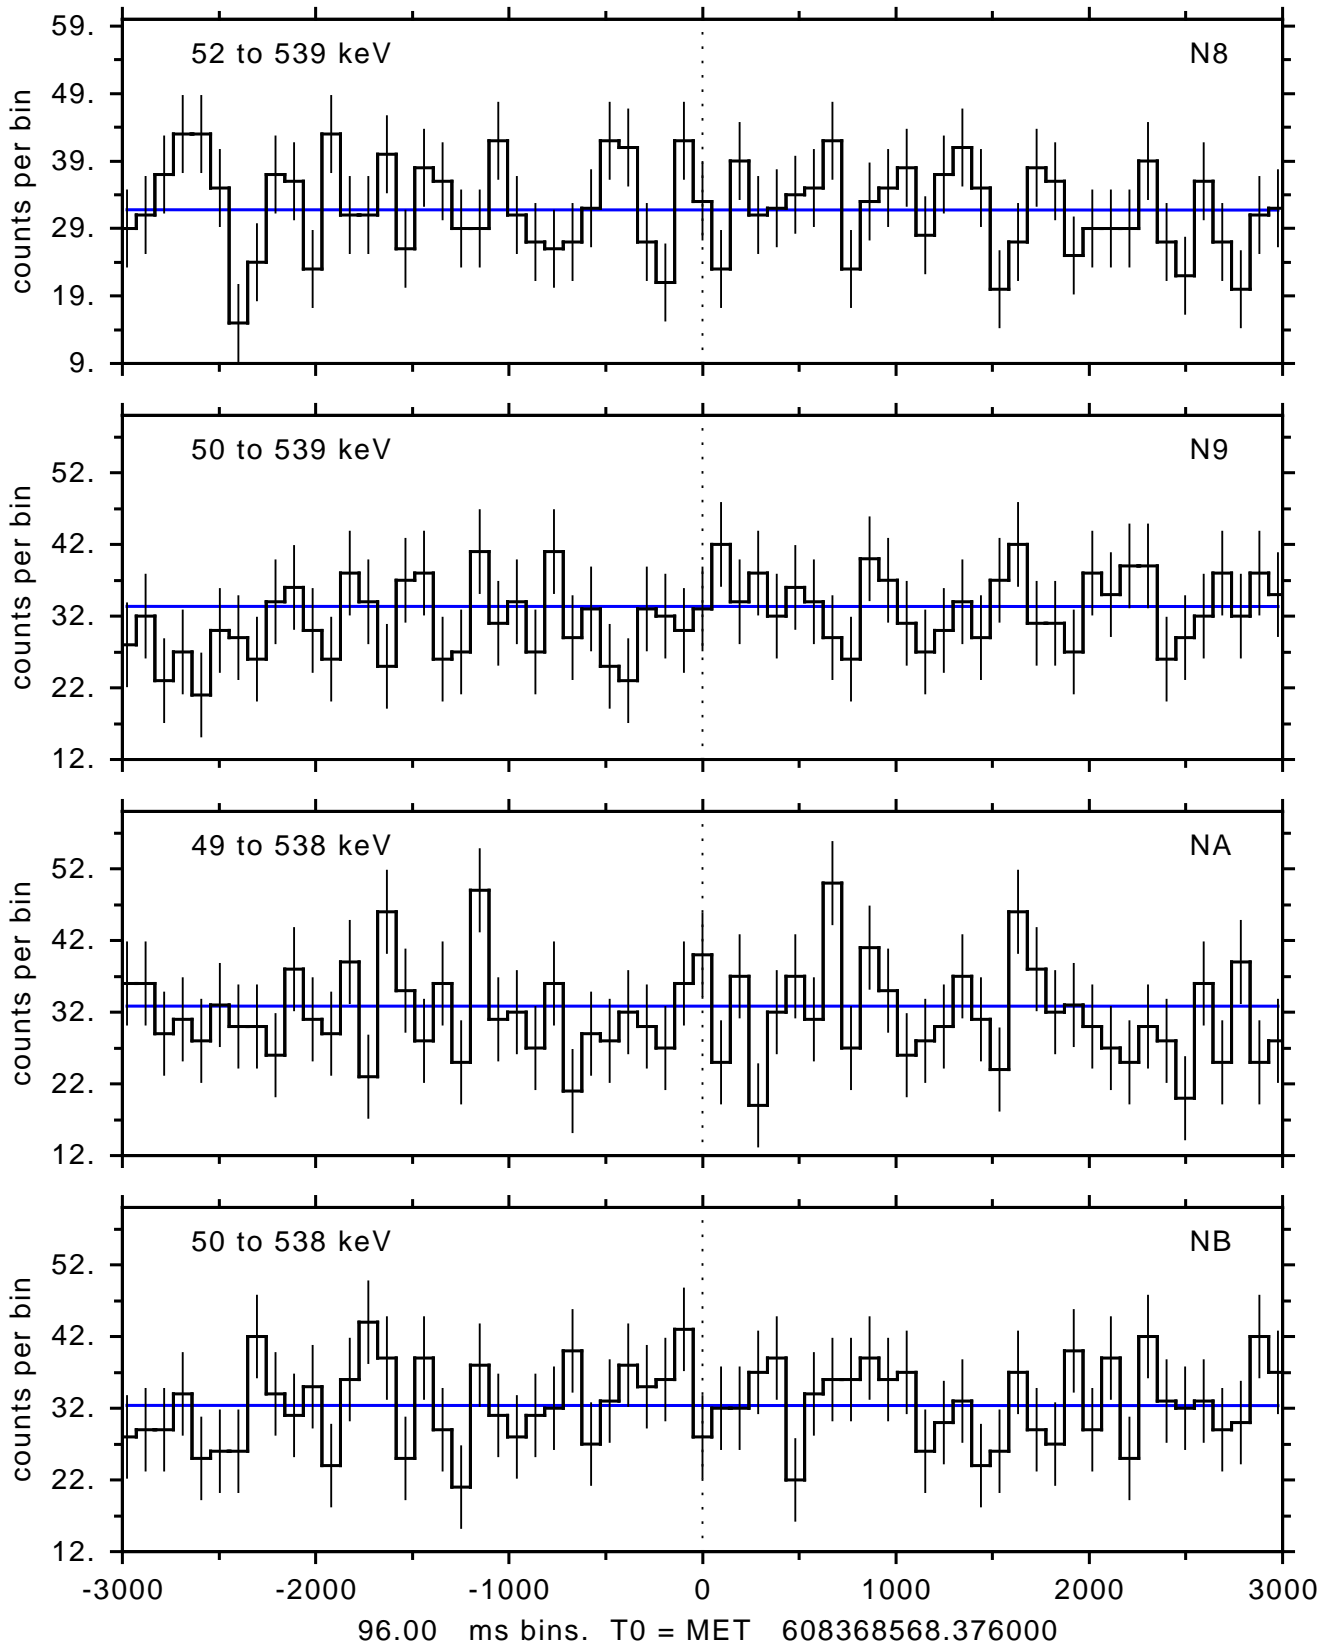

sGRB ver 116b of 2020 Feb 14 run on 2020-04-12 05:35:26

T0 = 608368568.376000 = 2020-04-12 07:16:03.376000

Algr: 2: P01 of F0001: glg_tte_b0_200412_07z_v00

sGRB ver 116b of 2020 Feb 14 run on 2020-04-12 05:35:26
T0 = 608368568.376000 = 2020-04-12 07:16:03.376000
Algr: 2: P01 of F0001: glg_tte_b0_200412_07z_v00