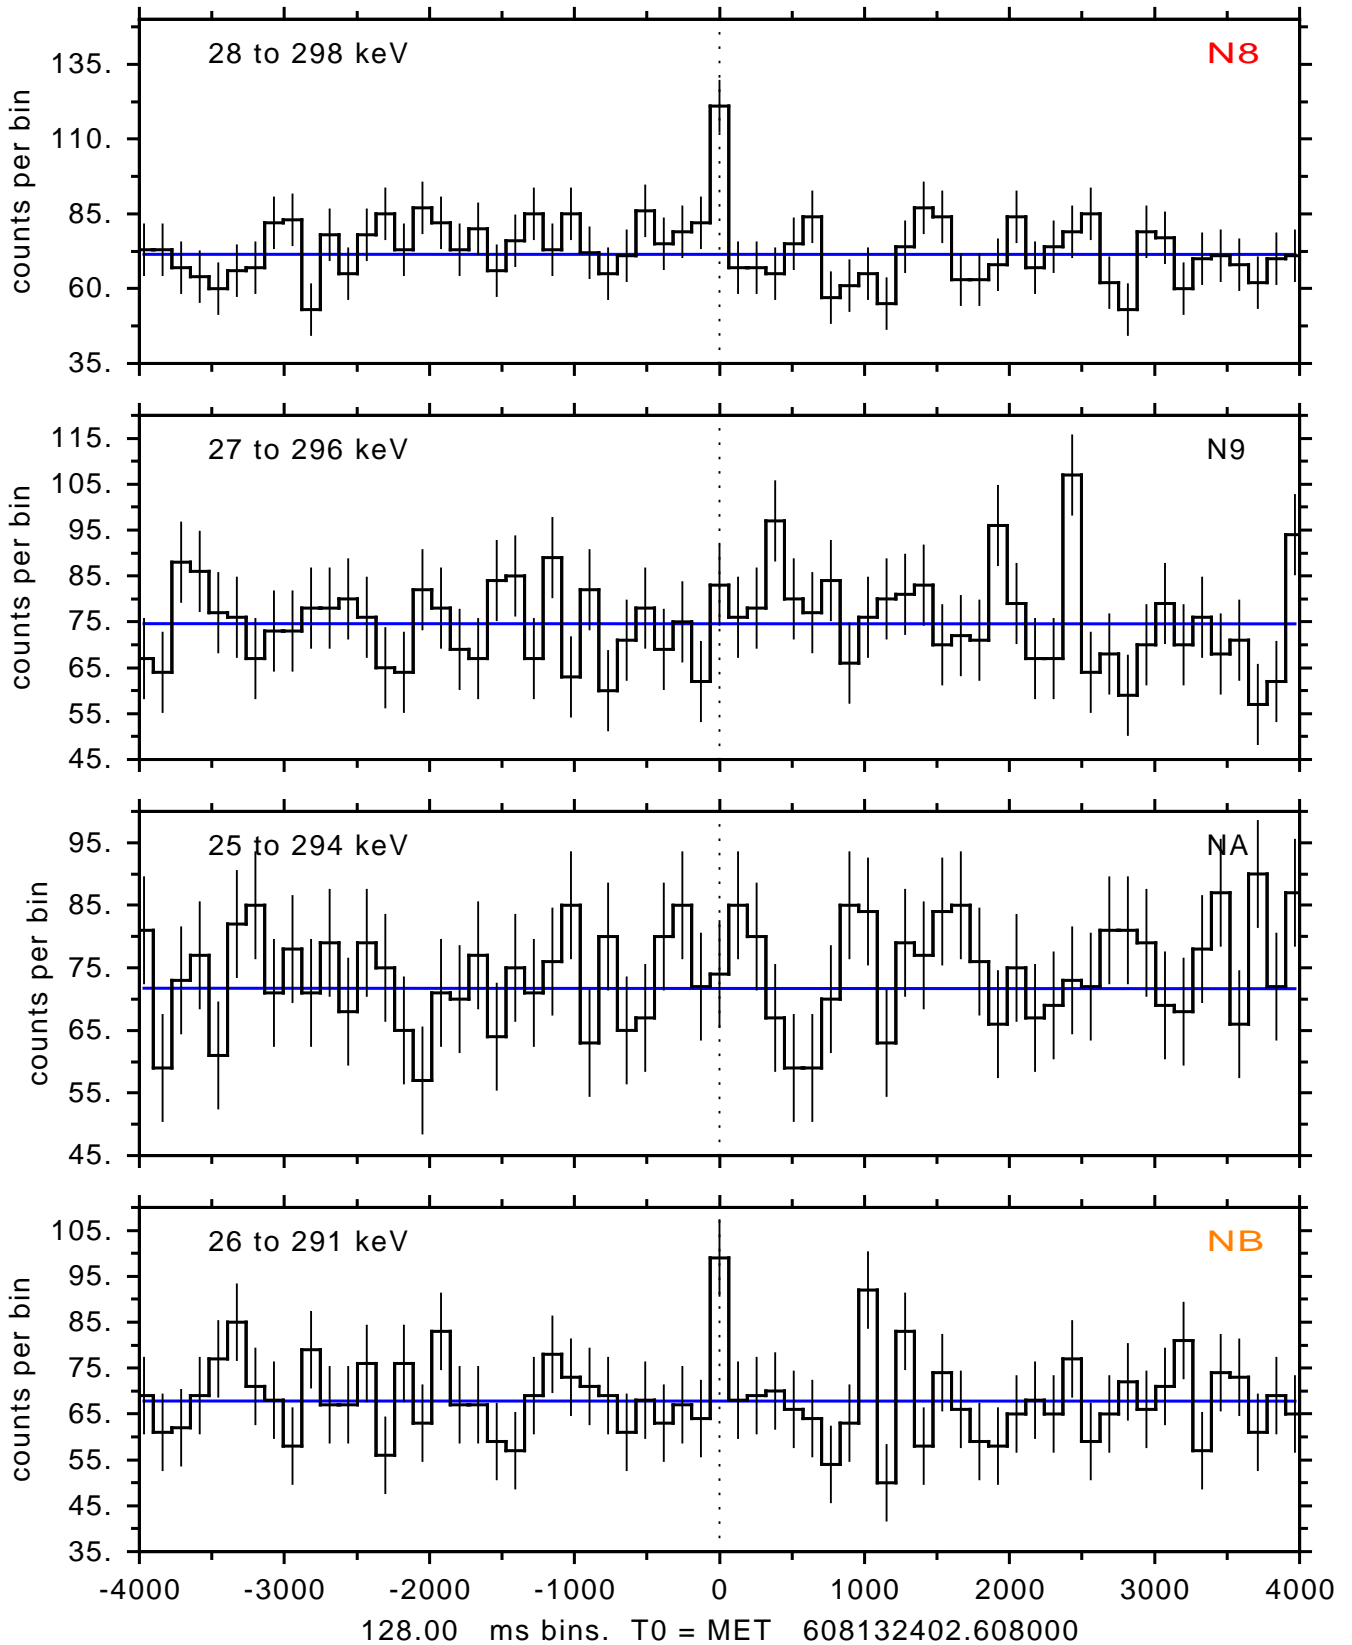

sGRB ver 116b of 2020 Feb 14 run on 2020-04-09 14:45:26
T0 = 608132402.608000 = 2020-04-09 13:39:57.608000
Algr: 3: P01 of F0001: glg_tte_b0_200409_13z_v00

sGRB ver 116b of 2020 Feb 14 run on 2020-04-09 14:45:26
T0 = 608132402.608000 = 2020-04-09 13:39:57.608000
Algr: 3: P01 of F0001: glg_tte_b0_200409_13z_v00